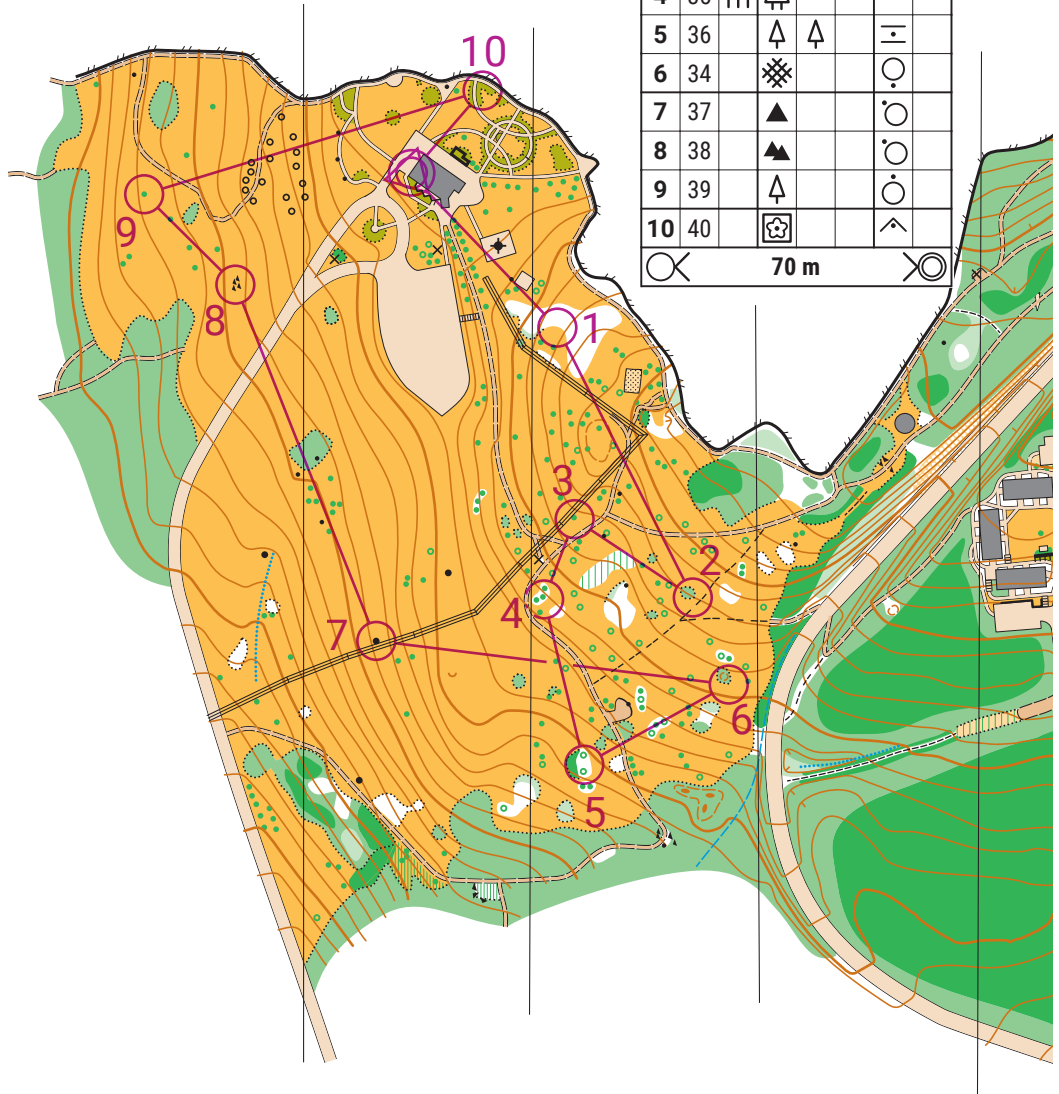

Scale 1:5000
Contours 2.5 m

SFU Wet Feb 26 2020			
Single small reg flag			
Loop 1	1.6 km		
▷			
1	31	⋯	
2	33	⊗	Q
3	32	△	○
4	35		△
5	36	△	△
6	34	⊗	○
7	37	▲	○
8	38	▲	○
9	39	△	○
10	40	⊗	^

70 m

Man made features such as park benches are not on the map