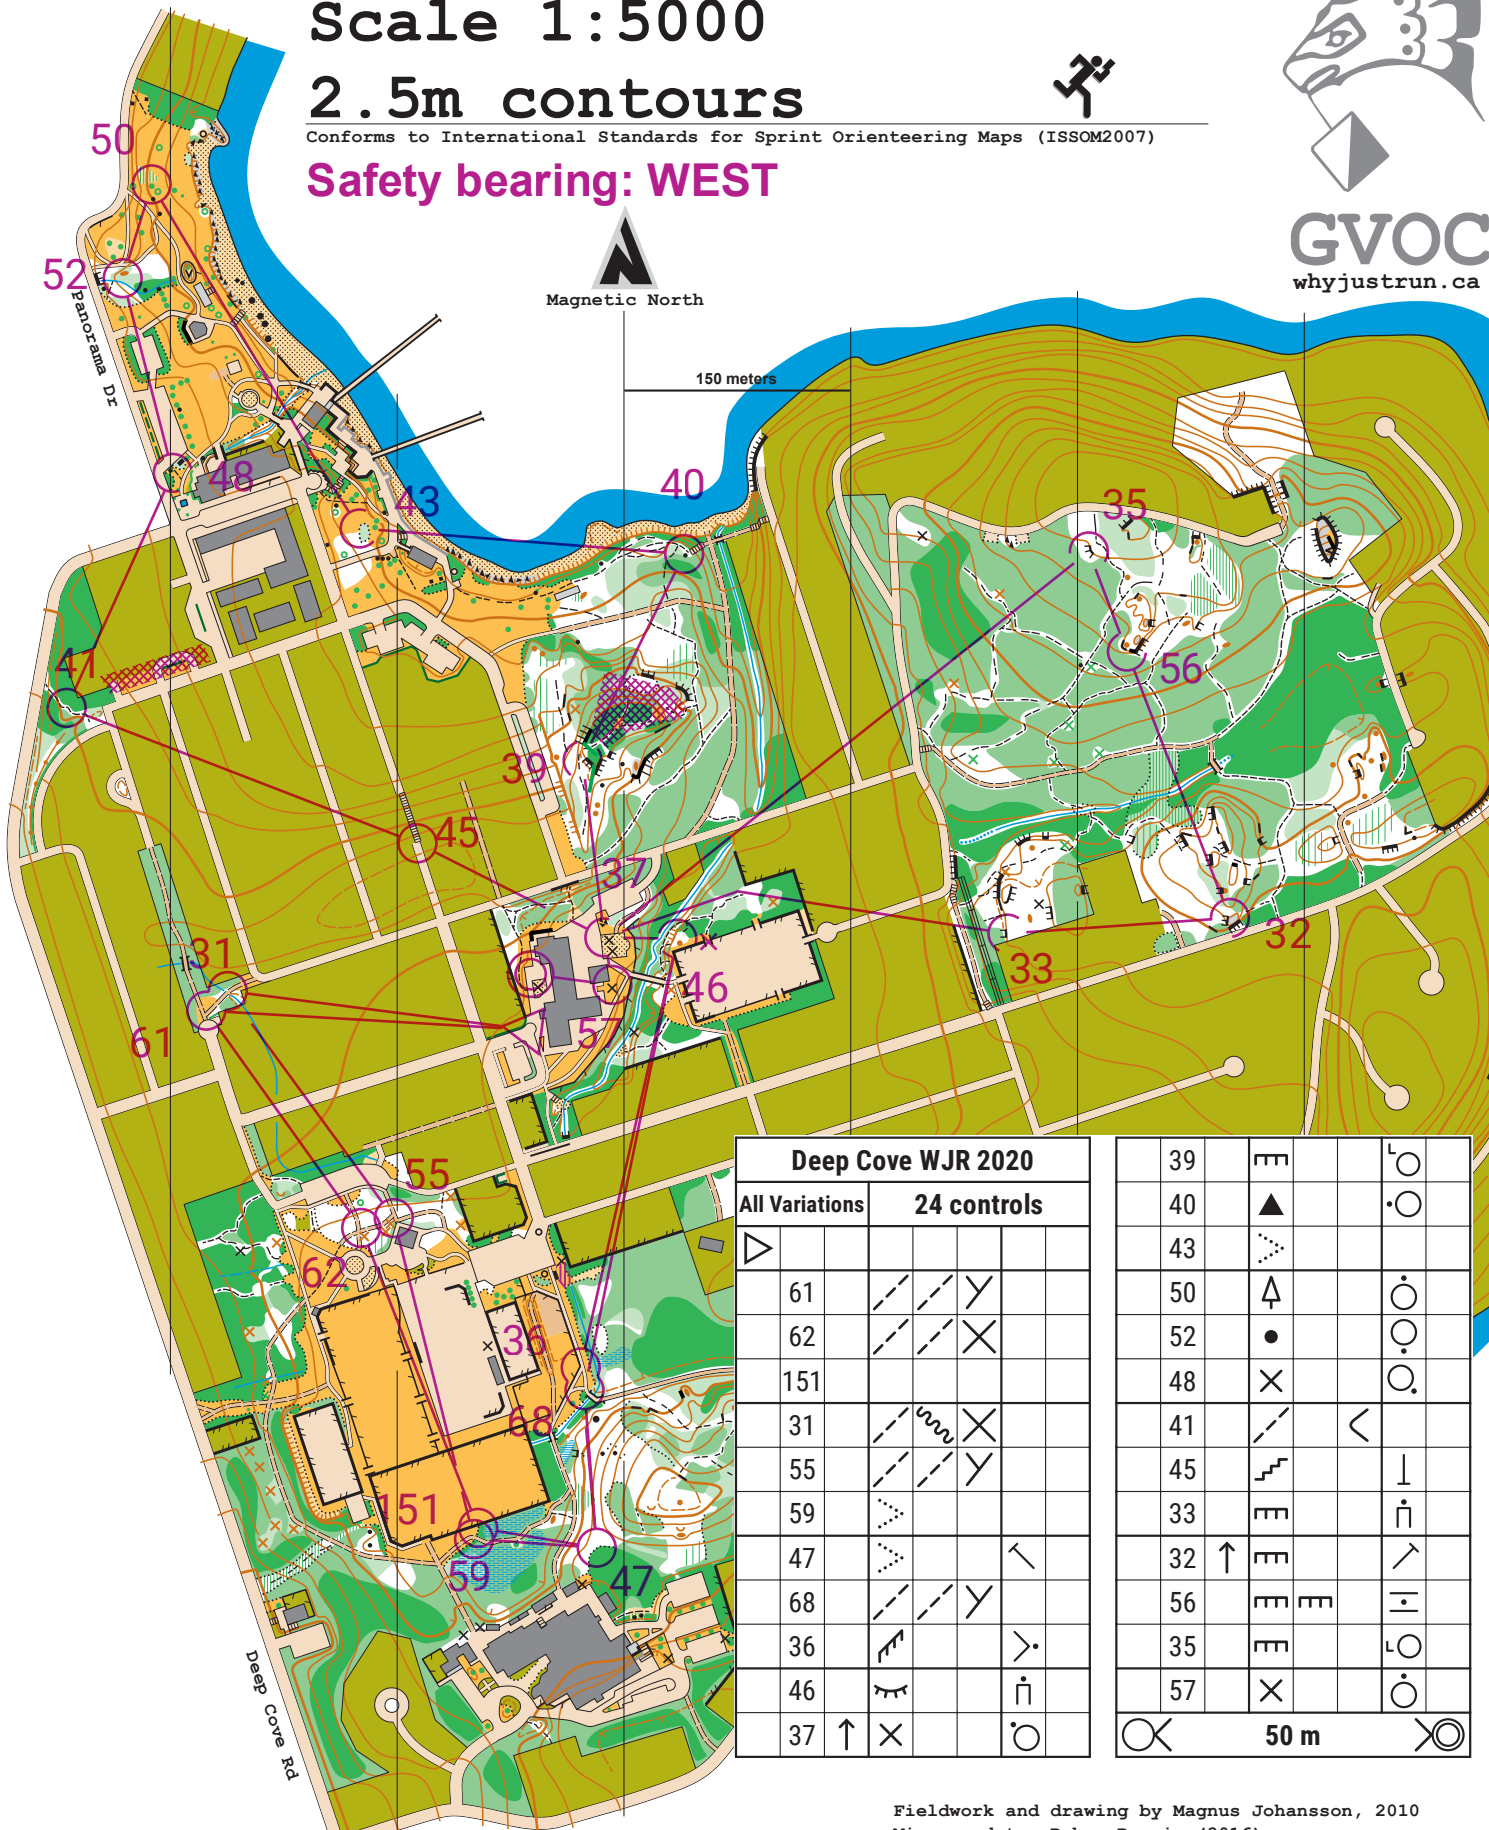

Deep Cove

Scale 1:5000

2.5m contours

Conforms to International Standards for Sprint Orienteering Maps (ISSOM2007)

Safety bearing: WEST

GVOC
whyjustrun.ca

150 meters

Deep Cove WJR 2020				
All Variations	24 controls			
▷				
61	⚡	⚡	Y	
62	⚡	⚡	X	
151				
31	⚡	⚡	X	
55	⚡	⚡	Y	
59	▷			
47	▷			↖
68	⚡	⚡	Y	
36	⚡			▷
46	⚡			⊖
37	↑	X		○

39	⚡			○
40	▲			○
43	▷			
50	↑			○
52	●			○
48	X			○
41	⚡		<	
45	⚡			⊥
33	⚡			⊖
32	↑	⚡		↗
56	⚡	⚡		⊥
35	⚡			○
57	X			○

○ 50 m ○

Fieldwork and drawing by Magnus Johansson, 2010
Minor updates Robyn Rennie (2016)

© Copyright 2010, Greater Vancouver Orienteering Club