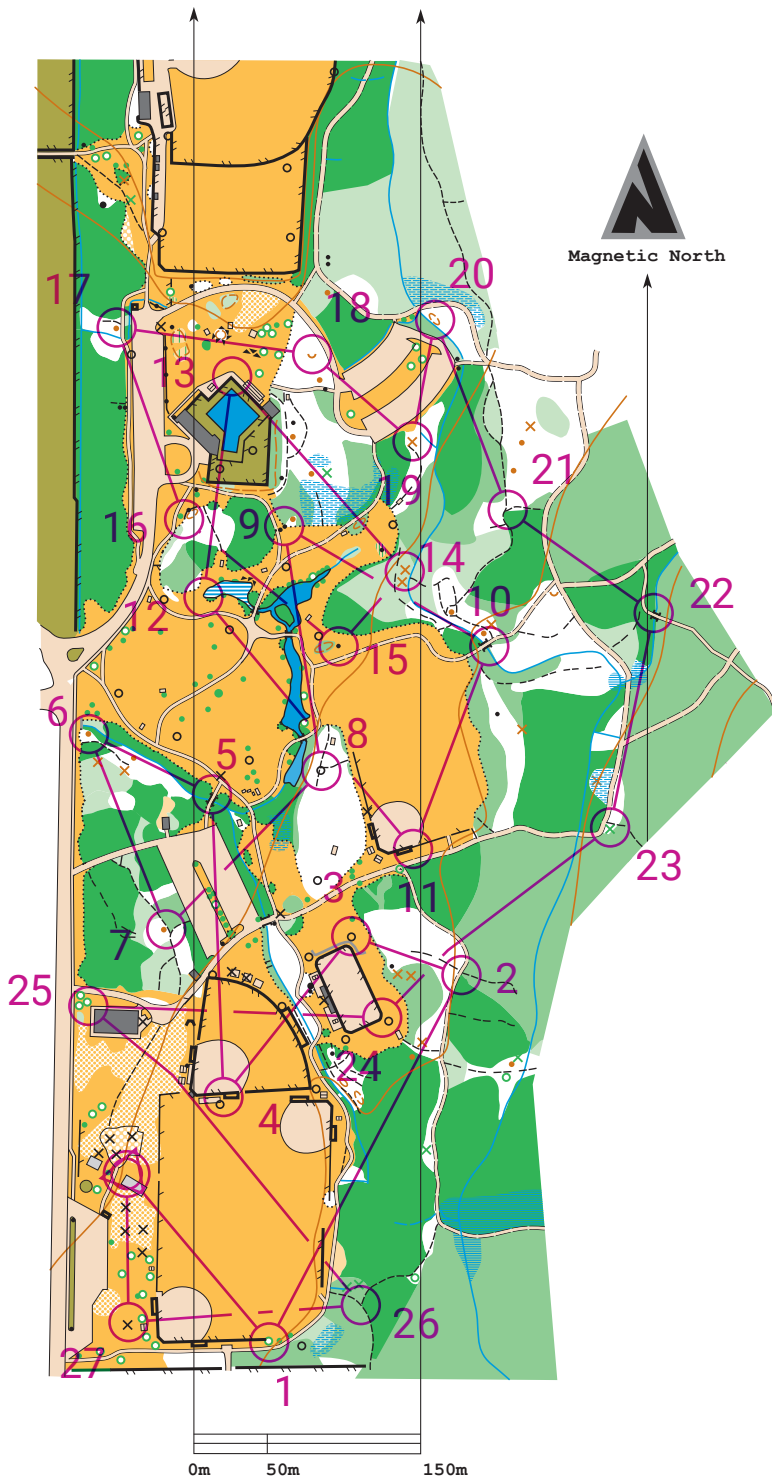

Mundy Park

Scale 1:5000

2m contours

Conforms to International Standards for Sprint Orienteering Maps (ISSOM2007)

GVOC
whyjustrun.ca

Long

Mundy Park				
Long	4.2 km			
▷				
1	36	▲		○
2	43	///	///	×
3	56	○		○
4	35	↗		↖
5	33	↗		↗
6	54	●		
7	52	●		○
8	47	○		
9	49	●		○
10	55	↗		┌
11	41	↗		┌
12	46	≡		∨
13	37	↗		∨
14	39	↑	⊗	
15	48	▲		○
16	45	↗		✓
17	44	●		
18	50	∪		
19	58	⊗		
20	38	○		
21	59	///	///	Y
22	51	↗		
23	42	⊗		
24	34	○		○
25	32	×		
26	60	///	///	Y
27	31	×		
⊗	100 m			⊗

Fieldwork and drawing by Meghan Rance, September 2013
 Minor Updates by David Bakker, June 2018
 © Copyright 2013, Greater Vancouver Orienteering Club