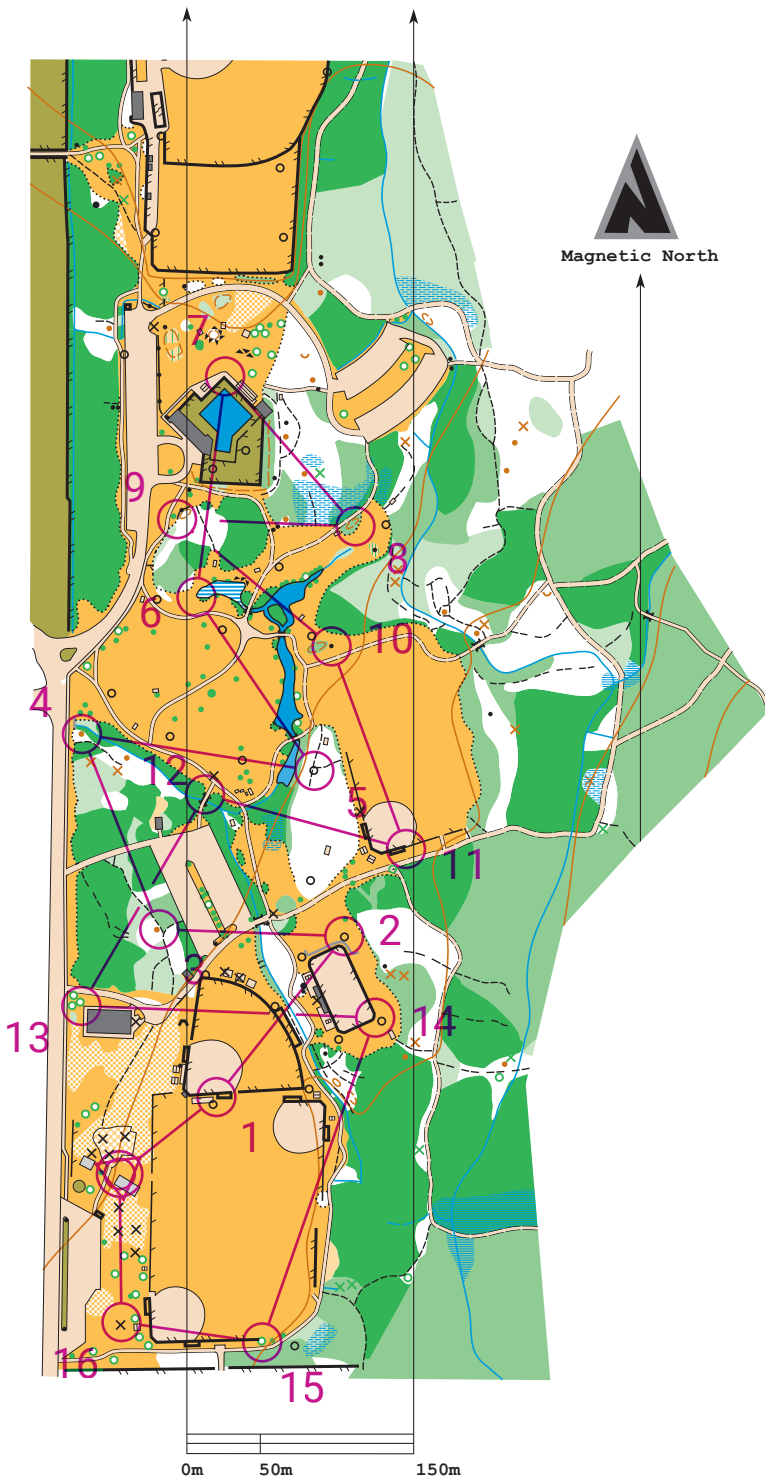

Mundy Park

Scale 1:5000

2m contours

Conforms to International Standards for Sprint Orienteering Maps (ISSOM2007)

GVOC
whyjustrun.ca

Short

Mundy Park					
Short		2.4 km			
▷					
1	35	↗		↖	
2	56	○		○	
3	52	●		○	
4	54	●			
5	47	○			
6	46	≡		∠	
7	37	↗		∧	
8	40	⊗		○	
9	45	↗		✓	
10	48	▲		○	
11	41	↗		↖	
12	33	↗		↗	
13	32	×			
14	34	○		○	
15	36	△		○	
16	31	×			
○		100 m			○