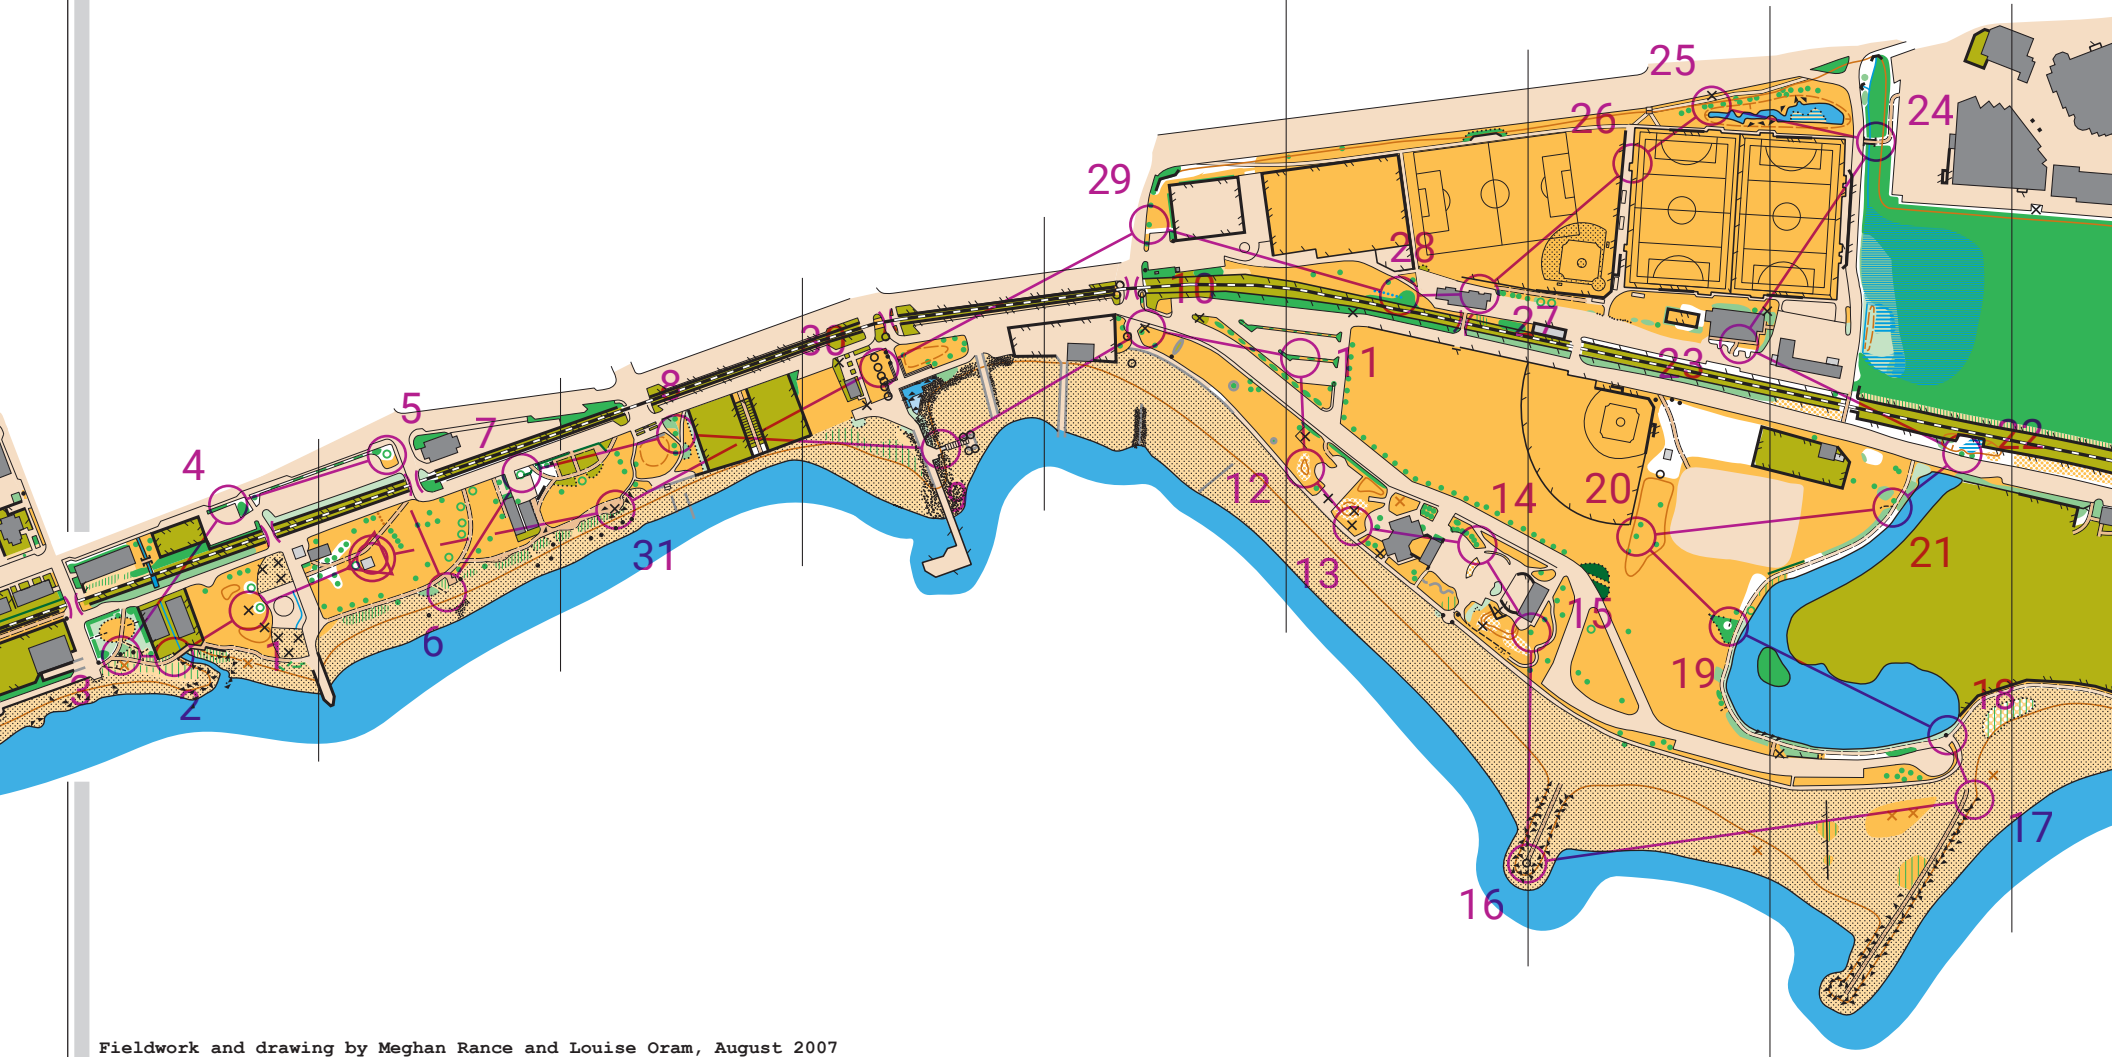

Ambleside Park

Scale 1:5000

2.5m contours

Conforms to International Standards for Sprint Orienteering Maps (ISSOM2007)

Fieldwork and drawing by Meghan Rance and Louise Oram, August 2007
Update and extension by Andrea Balakova, October 2010
Minor Updates by Connor Chittock, May 2018
© Copyright 2011, Greater Vancouver Orienteering Club