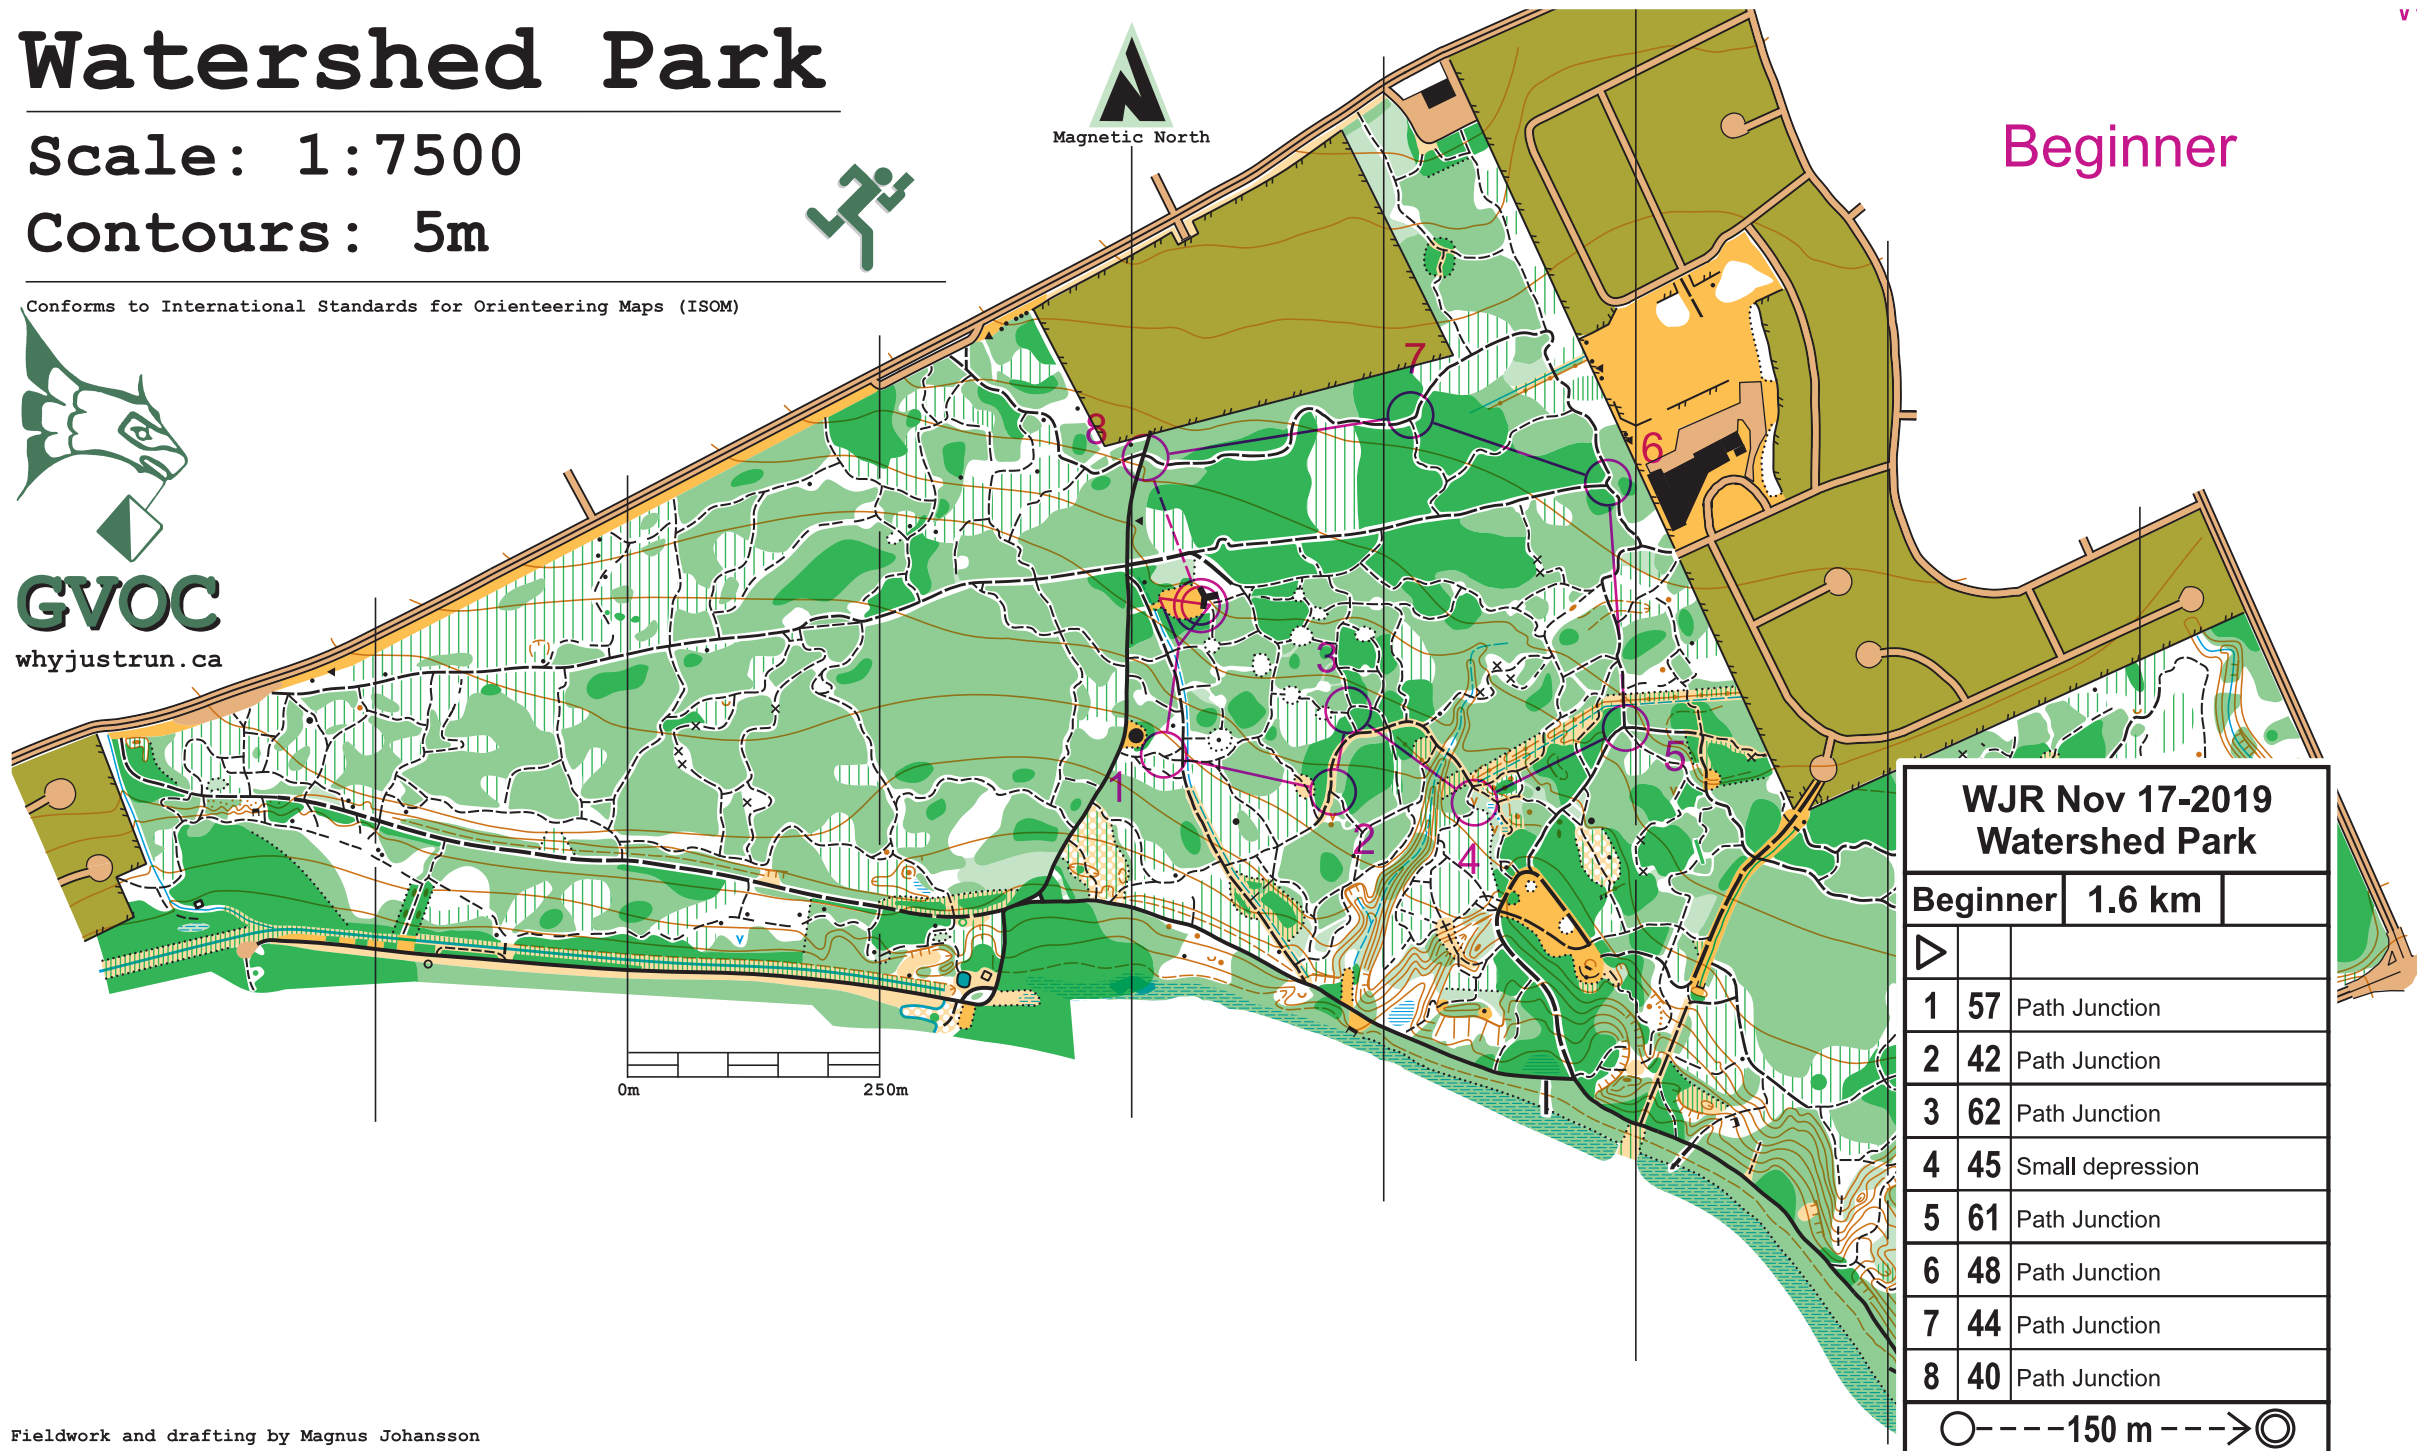

Watershed Park

Scale: 1:7500

Contours: 5m

Conforms to International Standards for Orienteering Maps (ISOM)

GVOC

whyjustrun.ca

Magnetic North

Beginner

WJR Nov 17-2019 Watershed Park

Beginner 1.6 km

Control Point	Distance	Description
1	57	Path Junction
2	42	Path Junction
3	62	Path Junction
4	45	Small depression
5	61	Path Junction
6	48	Path Junction
7	44	Path Junction
8	40	Path Junction

○ --- 150 m --- → ⊙