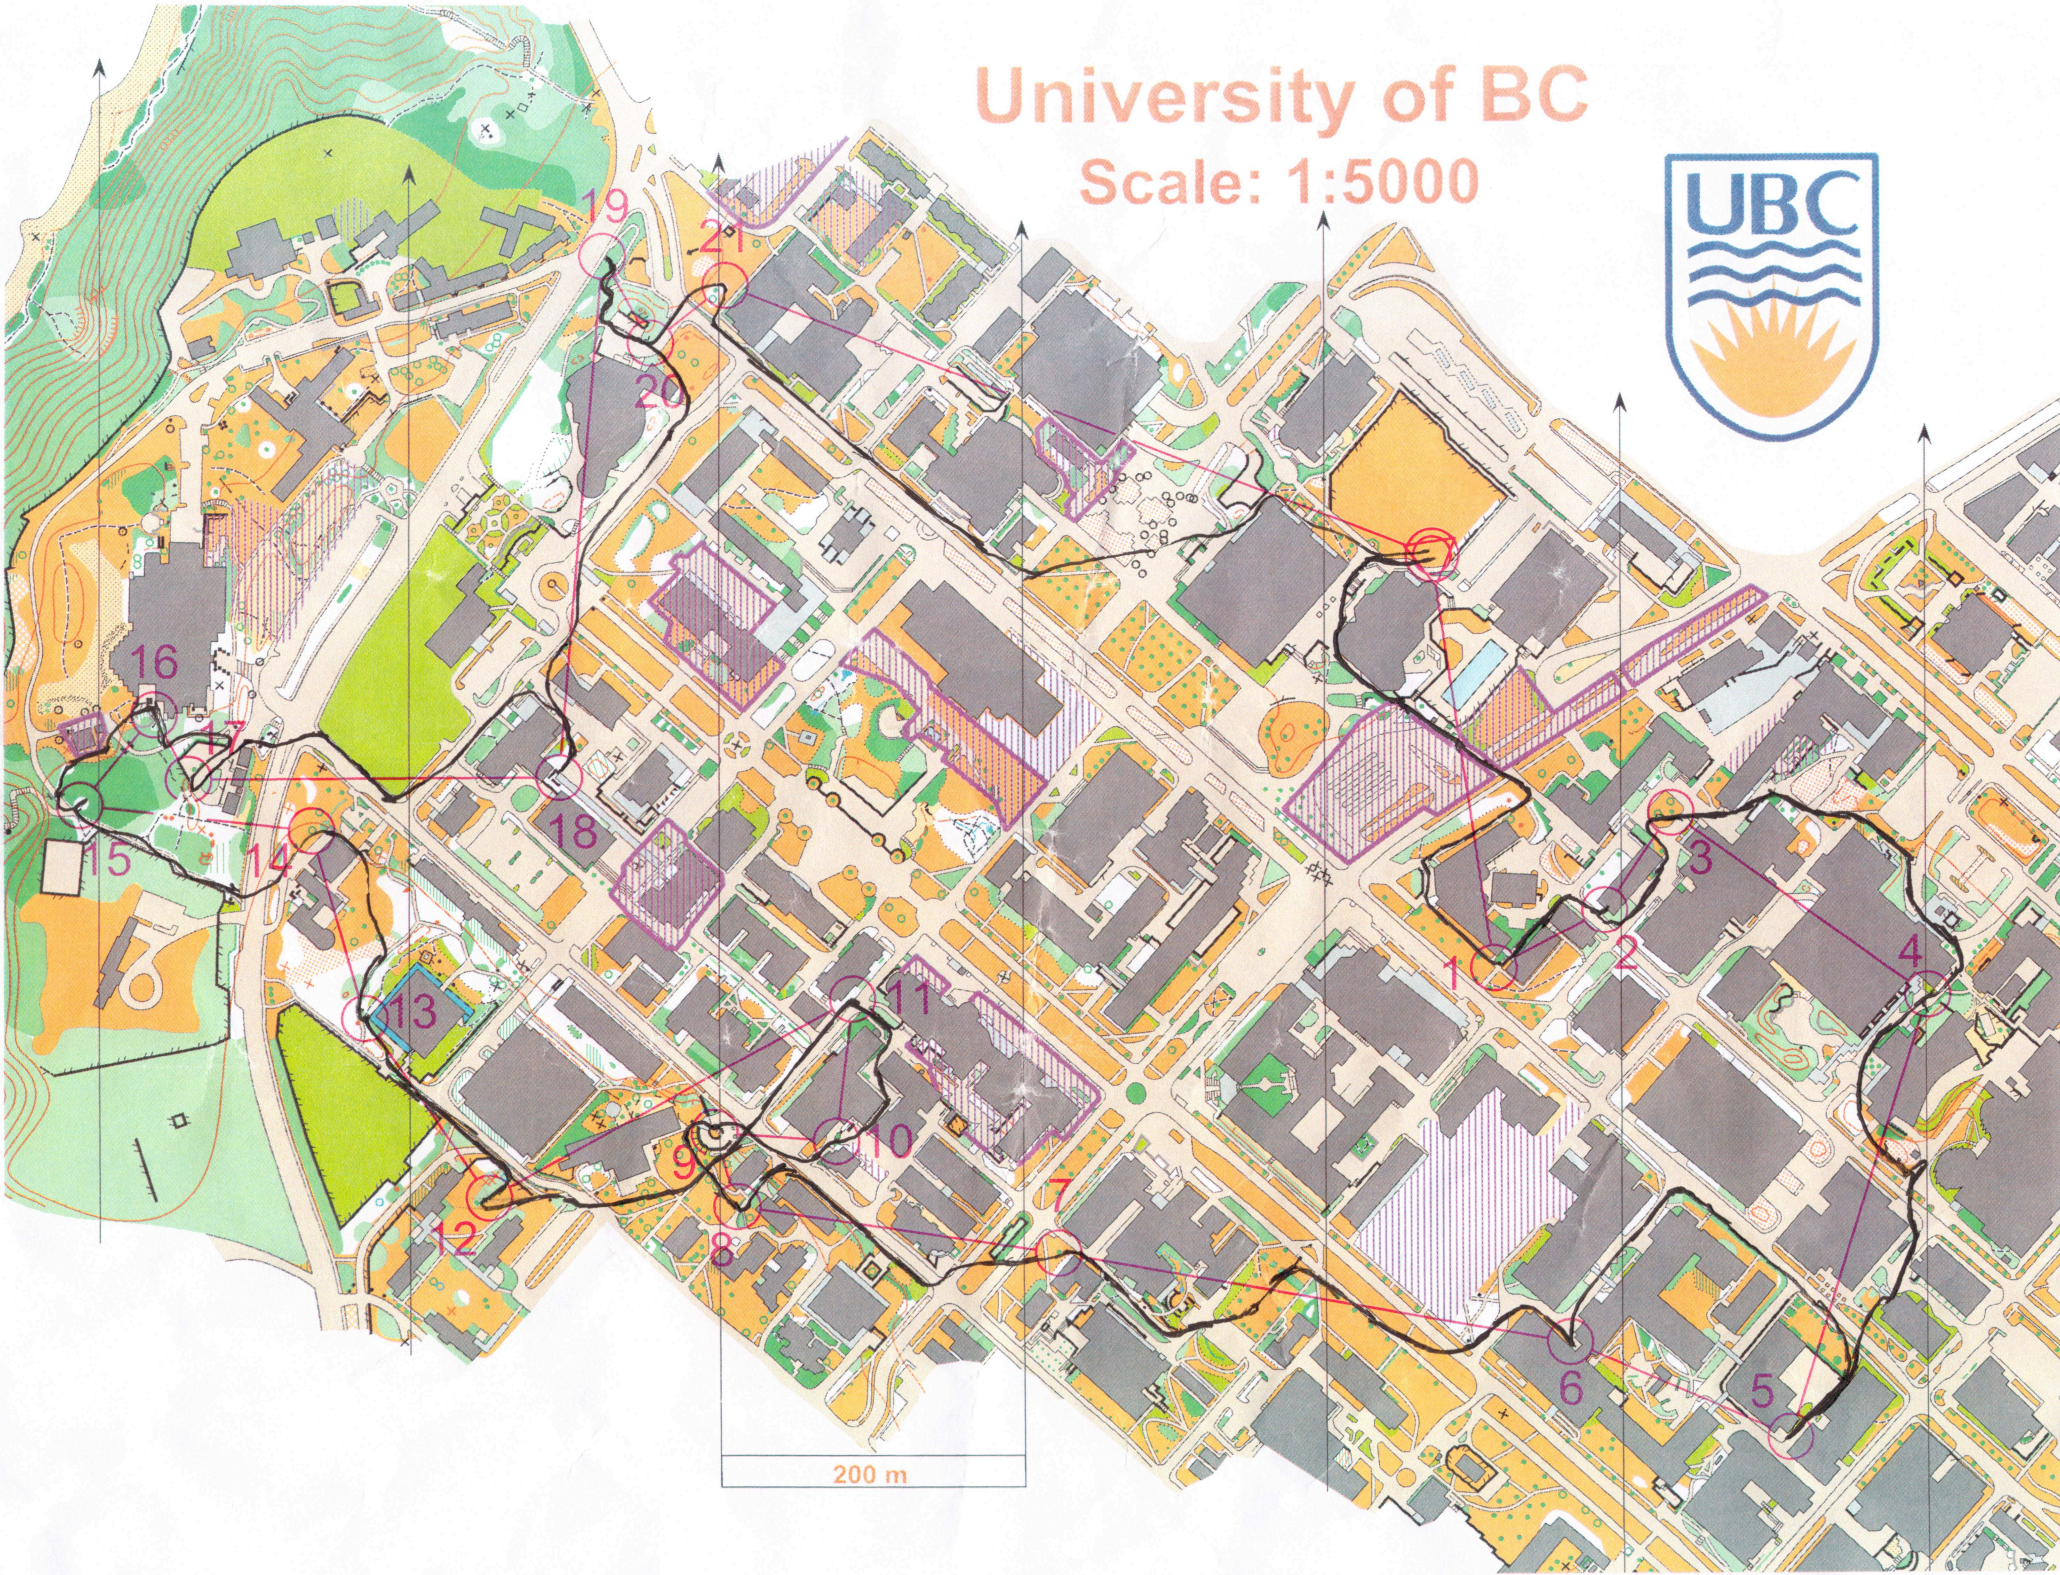

University of BC

Scale: 1:5000

200 m