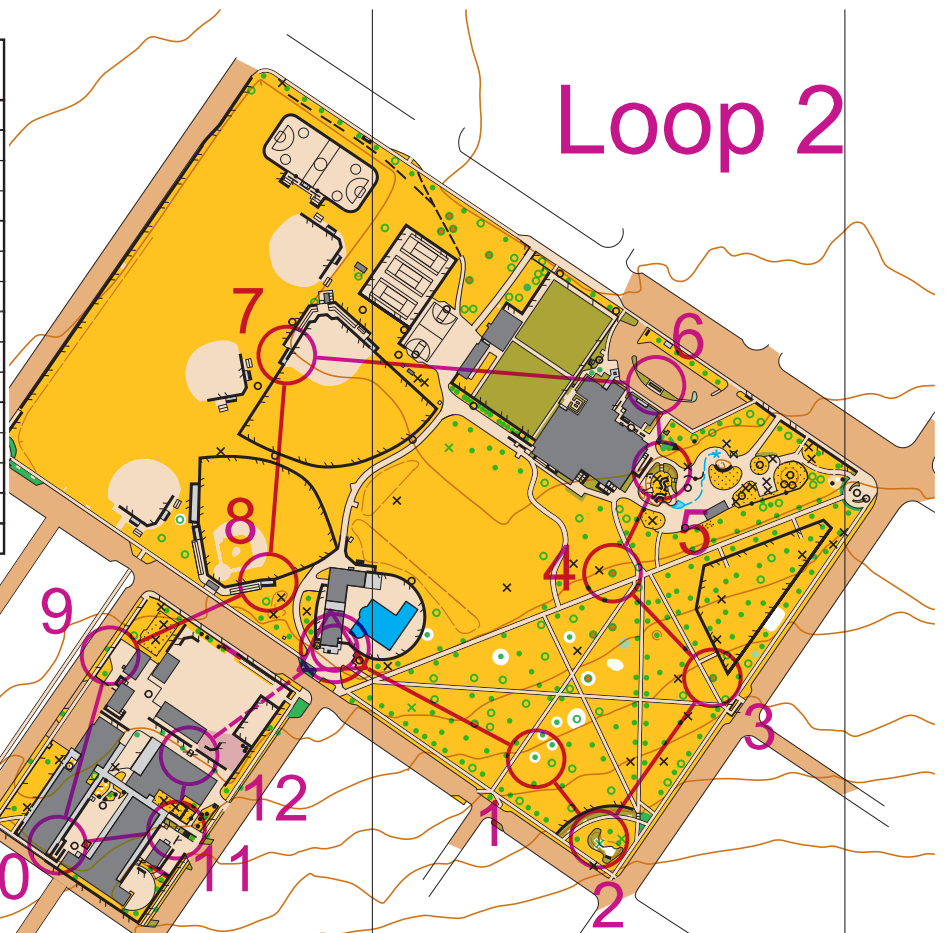

Scale 1:4000
2 metre contours

Moody Park 2019-11-06		
Loop 2	1.2 km	
▷		Canopy
1	49	Middle Prominent tree, East side
2	61	Out of Bounds area, East side
3	62	Knoll, Northeast side
4	48	Knoll, North side
5	51	Stairway, Foot
6	50	Wall, North side
7	31	Canopy, Beneath
8	33	Canopy, Beneath
9	41	Open land, North tip
10	58	Northwestern Wall, Northeast End
11	56	Eastern Stairway, Foot
12	43	Stairway, Foot

Moody Park 2019-11-06		
Loop 2	1.2 km	
▷		TT
1	49	|| ▲
2	61	☒
3	62	●
4	48	●
5	51	↗
6	50	↗
7	31	TT
8	33	TT
9	41	◇
10	58	↖ ↗
11	56	→ ↗
12	43	↗