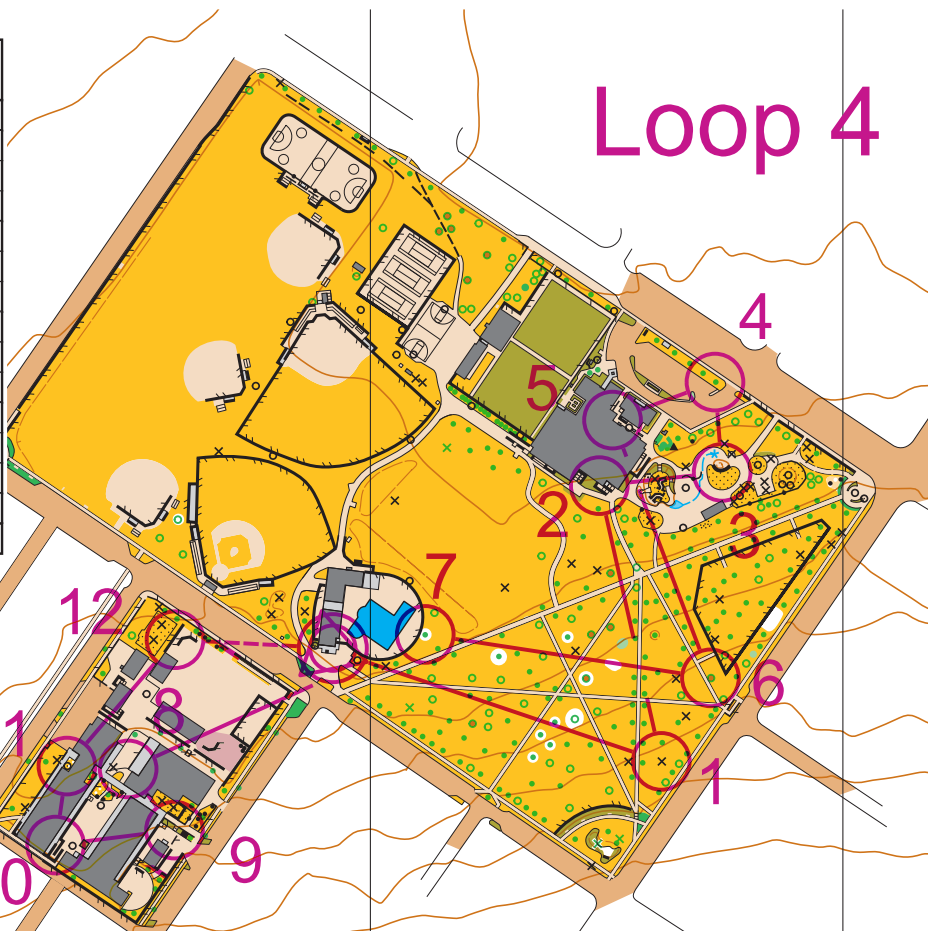

Moody Park 2019-11-06		
Loop 3	1.1 km	
▷		Canopy
1	42	Stairway, Top
2	59	Canopy, Southwest End
3	43	Stairway, Foot
4	47	Middle Prominent tree, East side
5	39	Southern Building, West corner (inside)
6	50	Wall, North side
7	55	Southwestern Boulder, East side
8	54	Boulder field
9	51	Stairway, Foot
10	35	Northern Wall, Northwest End
11	34	Building, Northeast corner
12	33	Canopy, Beneath

Moody Park 2019-11-06		
Loop 3	1.1 km	
▷		TT
1	42	↗
2	59	TT
3	43	↘
4	47	↑↓
5	39	↓
6	50	↗
7	55	↘
8	54	⚠
9	51	↗
10	35	↑
11	34	■
12	33	TT

Scale 1:4000
2 metre contours

Loop 3

Moody Park 2019-11-06		
Loop 4	1.3 km	
▷		Canopy
1	60	Prominent feature
2	40	Middle Stairway, Foot
3	53	Cliff, South foot
4	52	Southeastern Prominent tree
5	39	Southern Building, West corner (inside)
6	62	Knoll, Northeast side
7	38	Prominent tree, West side
8	45	Fence, Southwest End
9	56	Eastern Stairway, Foot
10	58	Northwestern Wall, Northeast End
11	46	Monument or Statue, East side
12	37	Fence Fence, Between

Moody Park 2019-11-06		
Loop 4	1.3 km	
▷		TT
1	60	×
2	40	↑↓
3	53	▬
4	52	↘
5	39	↓
6	62	●
7	38	↑
8	45	↗
9	56	→
10	58	↘
11	46	△
12	37	↗

Scale 1:4000
2 metre contours

Loop 4