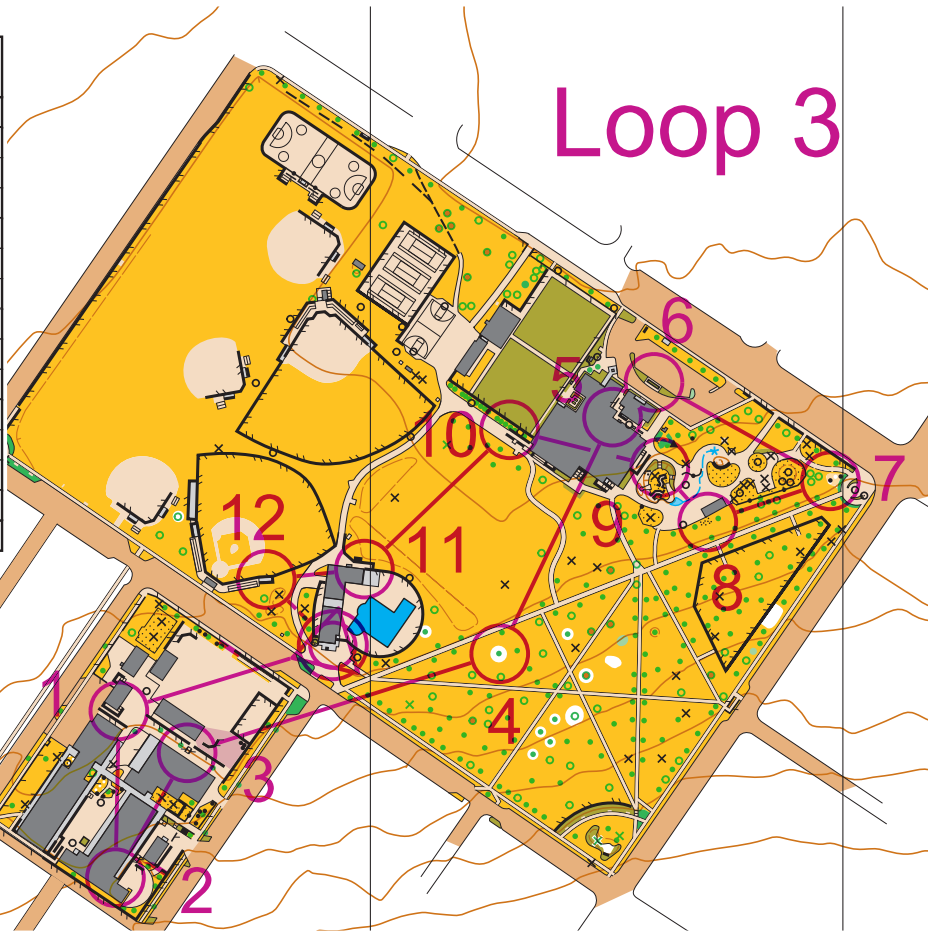

Moody Park 2019-11-06		
Loop 3	1.1 km	
▷		Canopy
1	42	Stairway, Top
2	59	Canopy, Southwest End
3	43	Stairway, Foot
4	47	Middle Prominent tree, East side
5	39	Southern Building, West corner (inside)
6	50	Wall, North side
7	55	Southwestern Boulder, East side
8	54	Boulder field
9	51	Stairway, Foot
10	35	Northern Wall, Northwest End
11	34	Building, Northeast corner
12	33	Canopy, Beneath

Moody Park 2019-11-06		
Loop 3	1.1 km	
▷		TT
1	42	↗
2	59	TT
3	43	↘
4	47	↑↓
5	39	↓
6	50	↗
7	55	↘
8	54	⚠
9	51	↗
10	35	↑
11	34	■
12	33	TT

Scale 1:4000
2 metre contours

Loop 3

Moody Park 2019-11-06		
Loop 4	1.3 km	
▷		Canopy
1	60	Prominent feature
2	40	Middle Stairway, Foot
3	53	Cliff, South foot
4	52	Southeastern Prominent tree
5	39	Southern Building, West corner (inside)
6	62	Knoll, Northeast side
7	38	Prominent tree, West side
8	45	Fence, Southwest End
9	56	Eastern Stairway, Foot
10	58	Northwestern Wall, Northeast End
11	46	Monument or Statue, East side
12	37	Fence Fence, Between

Moody Park 2019-11-06		
Loop 4	1.3 km	
▷		TT
1	60	×
2	40	↑↓
3	53	▬
4	52	↘
5	39	↓
6	62	●
7	38	↑
8	45	↗
9	56	→
10	58	↘
11	46	△
12	37	↗

Scale 1:4000
2 metre contours