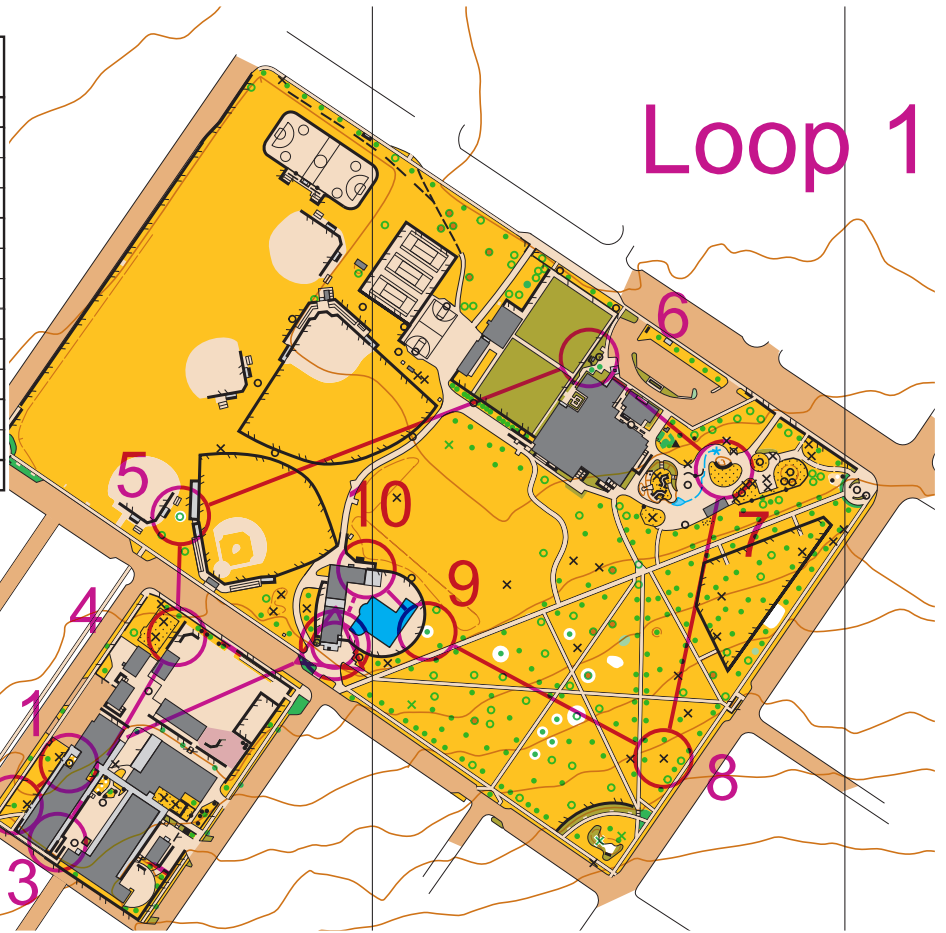

Moody Park 2019-11-06		
Loop 1	1.1 km	
▷		Canopy
1	46	Monument or Statue, East side
2	57	Prominent tree, South side
3	58	Northwestern Wall, Northeast End
4	37	Fence Fence, Between
5	32	Northern Prominent tree, North side
6	36	Northern Building, West side
7	53	Cliff, South foot
8	60	Prominent feature
9	38	Prominent tree, West side
10	34	Building, Northeast corner

Moody Park 2019-11-06		
Loop 1	1.1 km	
▷		TT
1	46	▲
2	57	▲
3	58	↖ ↗
4	37	↖ ↗
5	32	↑ ▲
6	36	↑ ■
7	53	mm
8	60	×
9	38	▲
10	34	■