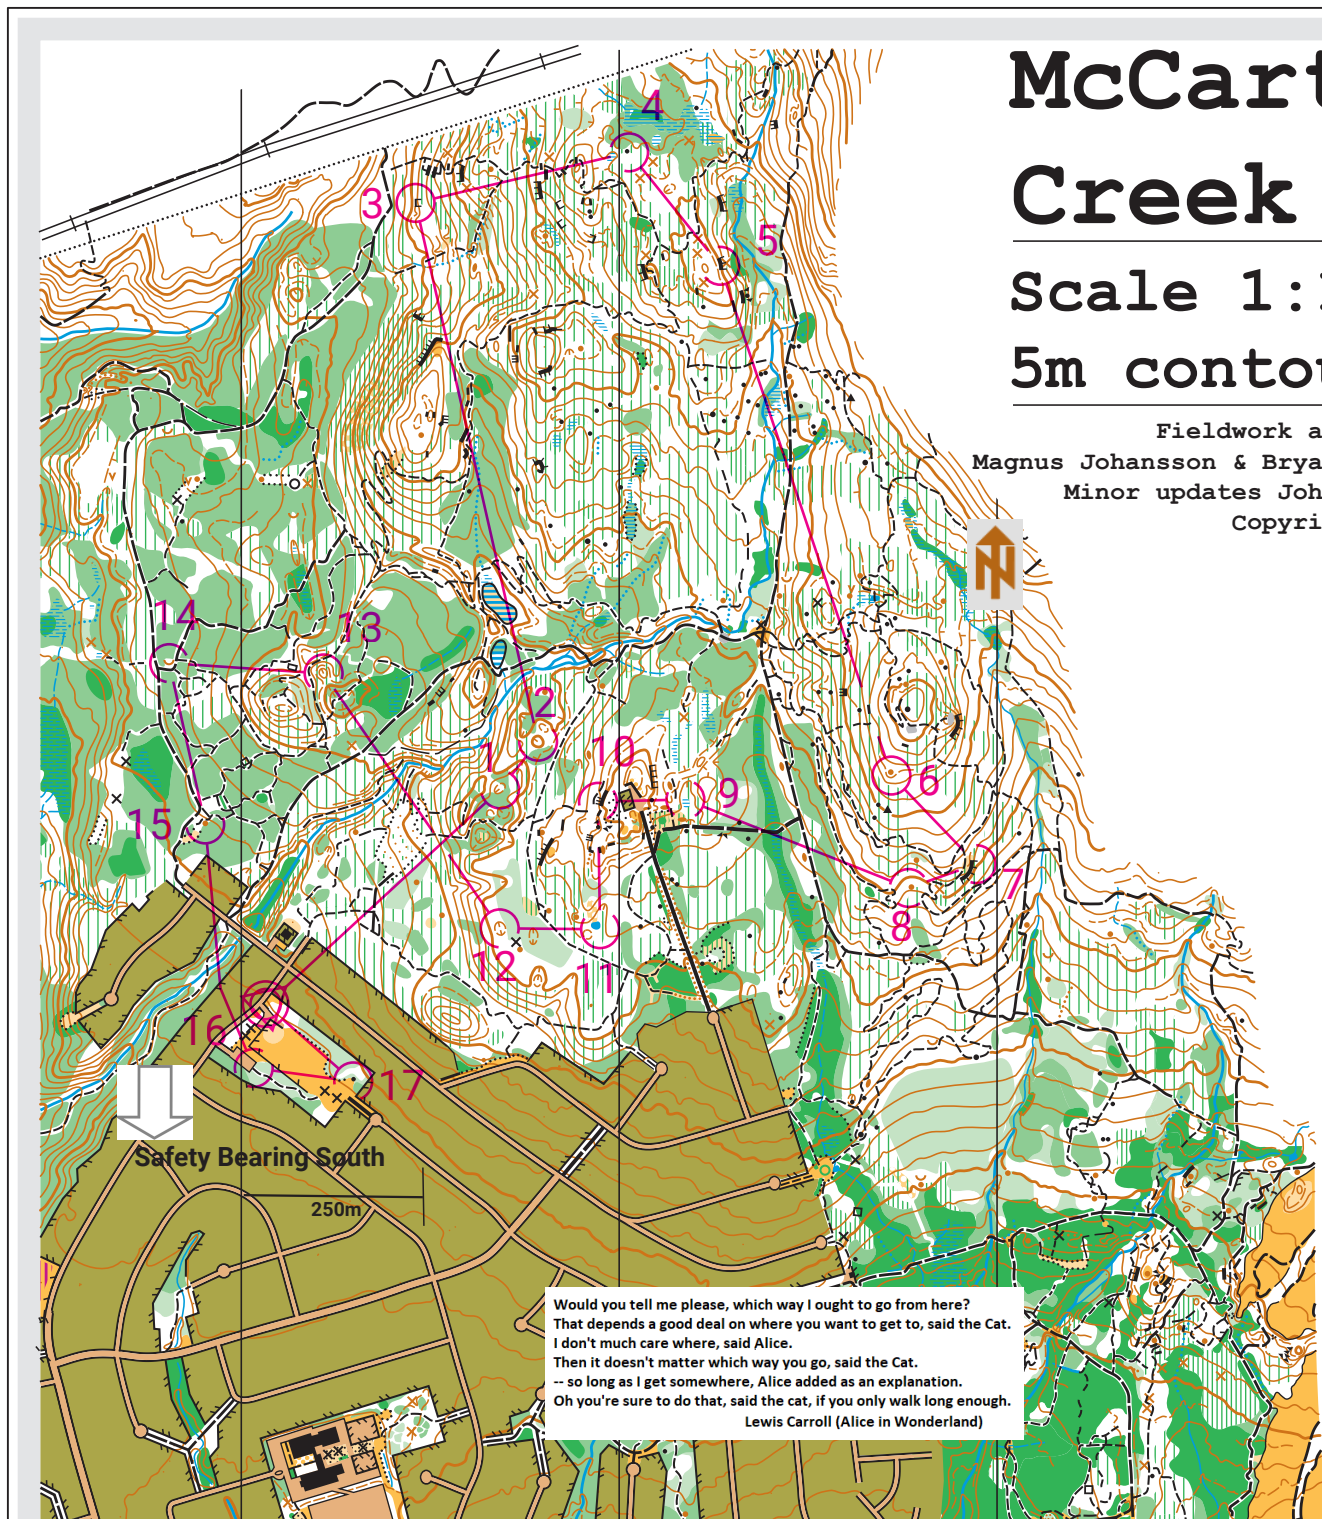

McCartney Creek

Scale 1:10000
5m contours

Fieldwork and drawing by:
Magnus Johansson & Bryan Chubb (2013)
Minor updates John Rance (2017)
Copyright 2013, GVOC

McCartneyCk_Aug2019			
Elite	4.9 km	250 m	
▽			
1 46	⊙		
2 32	⊙		
3 33	E	⊙	
4 34	▲	⊙	
5 35	E	⊙	
6 37	•	⊙	
7 38	E	⊙	
8 39	•	⊙	
9 40		⊙	
10 41	E	⊙	
11 43	3	⊙	
12 45	⊙		
13 49	⊙		
14 36	C		
15 42	•		
16 44	/	/	
17 48	▲	⊙	

150 m

Would you tell me please, which way I ought to go from here?
That depends a good deal on where you want to get to, said the Cat.
I don't much care where, said Alice.
Then it doesn't matter which way you go, said the Cat.
-- so long as I get somewhere, Alice added as an explanation.
Oh you're sure to do that, said the cat, if you only walk long enough.
Lewis Carroll (Alice in Wonderland)