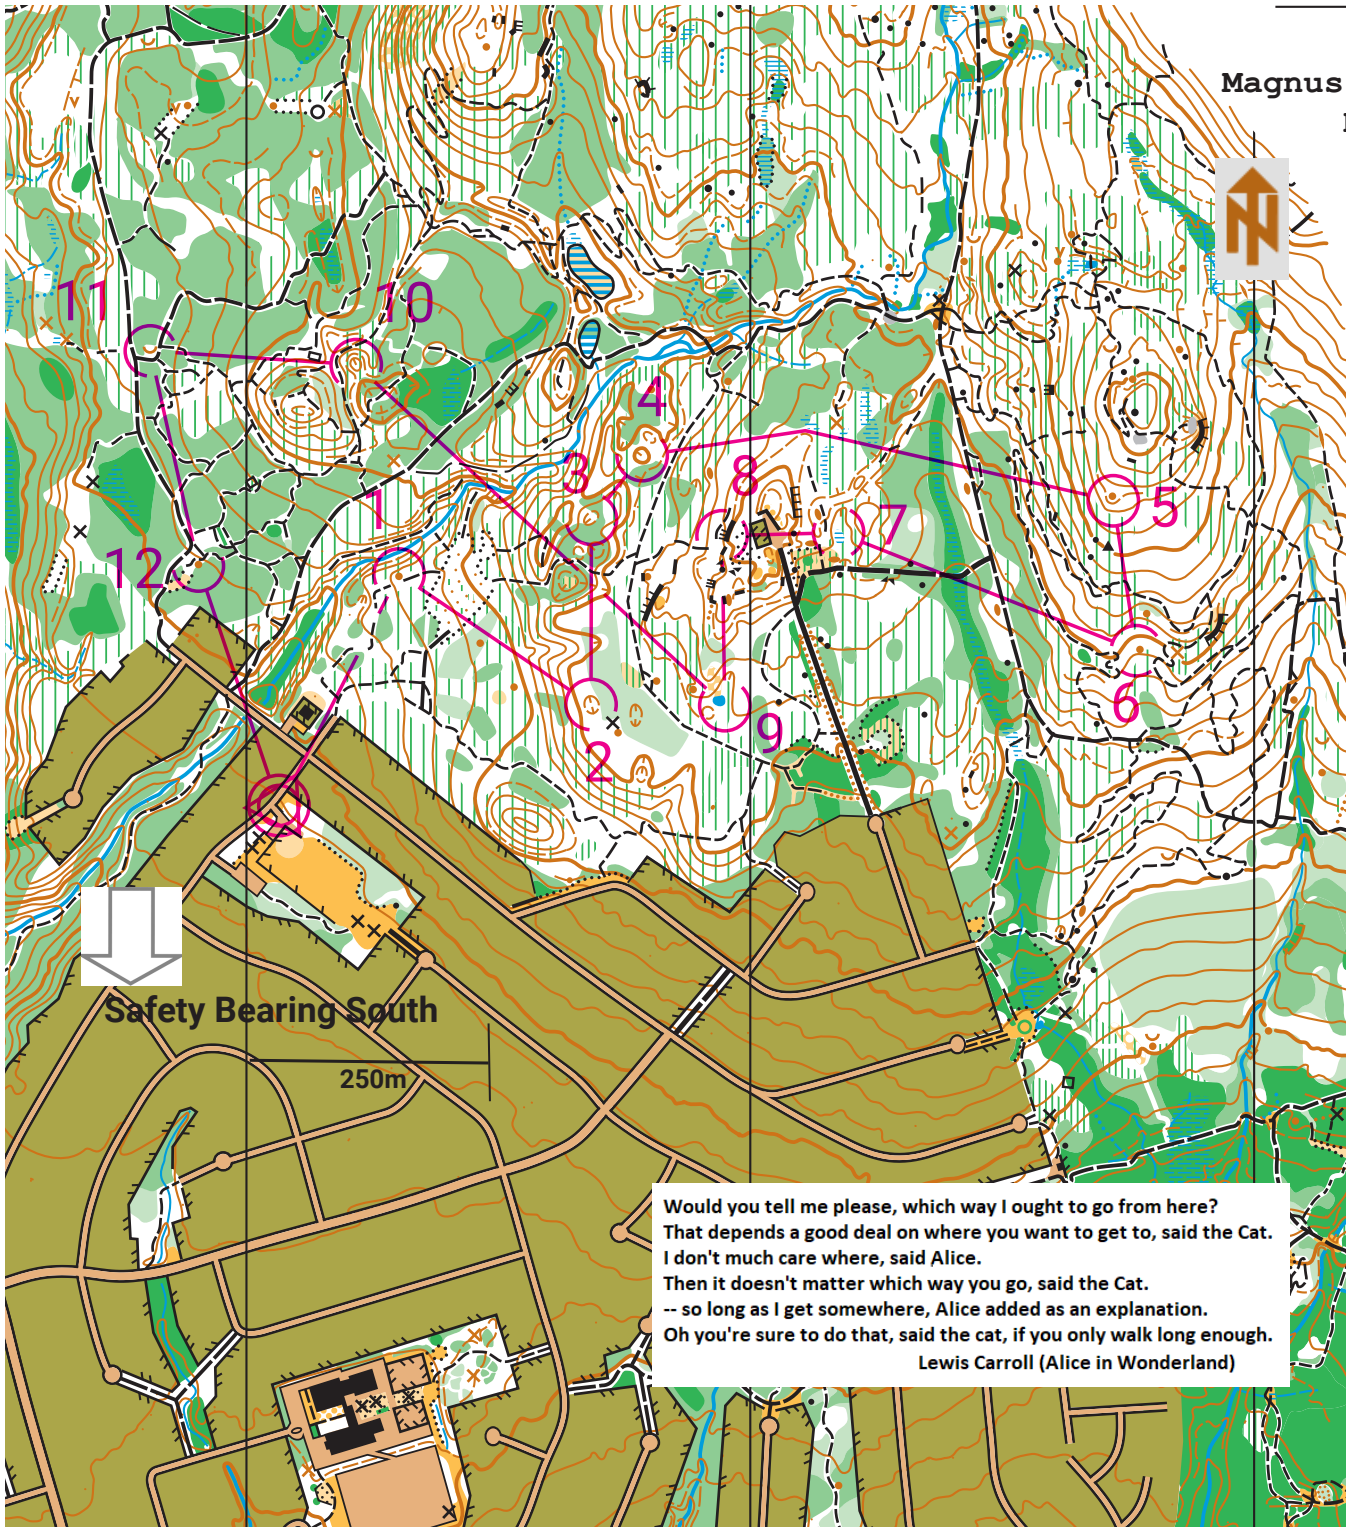

Fieldwork and drawing by:  
 Magnus Johansson & Bryan Chubb (2013)  
 Minor updates John Rance (2017)  
 Copyright 2013, GVOC

# Scale 1:7500

## 5m contour

McCartneyCk_Aug2019				
Expert		3.2 km	150 m	
▷				
1	31	●		○
2	45	⊙		
3	46	⊙		
4	32	⊙		
5	37	●		○
6	39	●		○
7	40			○
8	41	E		○
9	43	Σ		○
10	49	⊙		
11	36	⊂		
12	42	●		
⊙		250 m		⊙

Would you tell me please, which way I ought to go from here?  
 That depends a good deal on where you want to get to, said the Cat.  
 I don't much care where, said Alice.  
 Then it doesn't matter which way you go, said the Cat.  
 -- so long as I get somewhere, Alice added as an explanation.  
 Oh you're sure to do that, said the cat, if you only walk long enough.  
 Lewis Carroll (Alice in Wonderland)