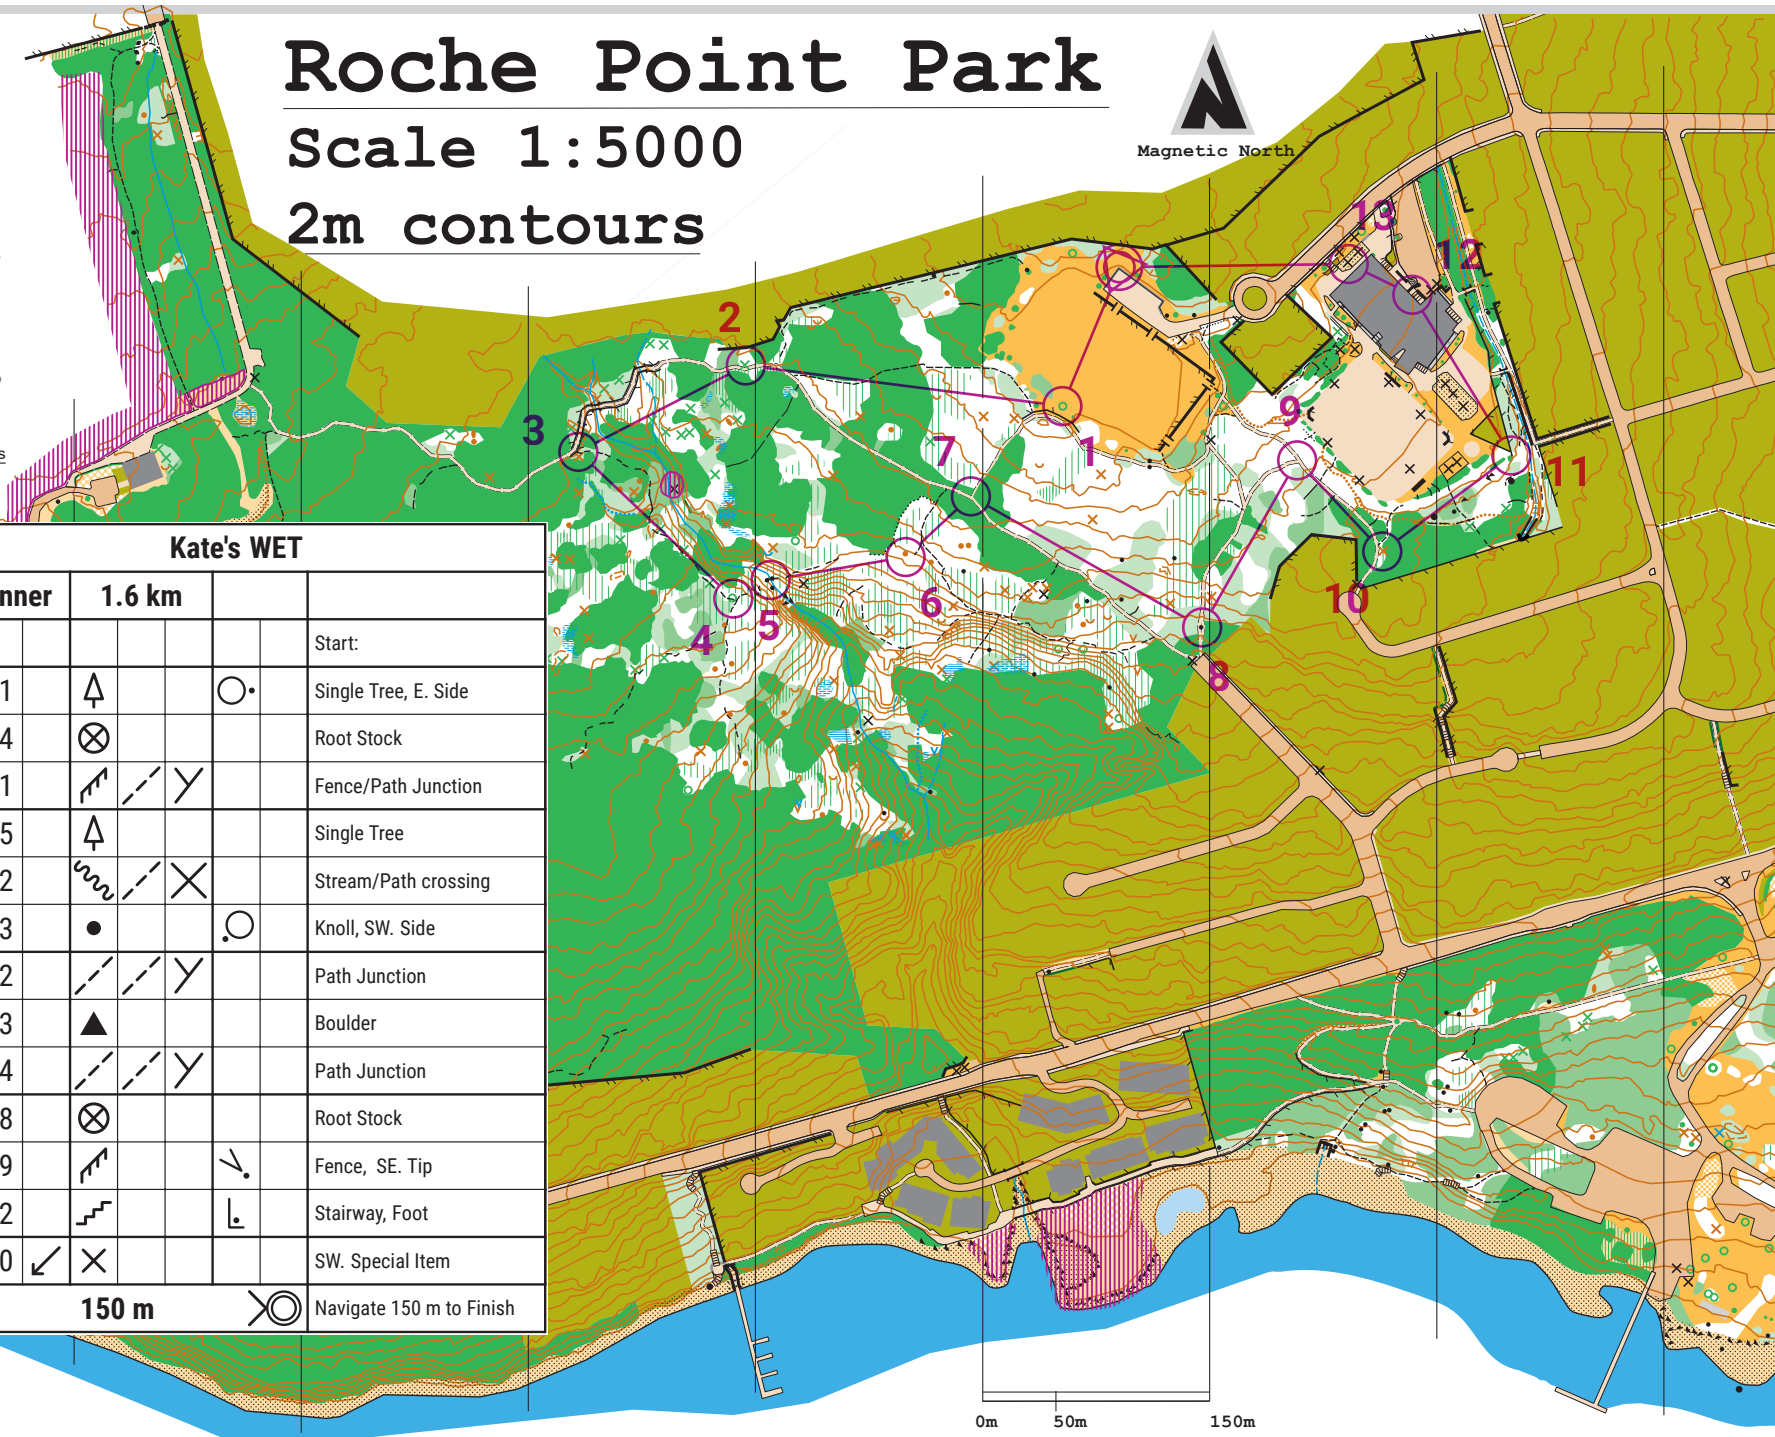

GVOC

whyjustrun.ca

× Stump, at least 2m across

× Root Stock

Roche Point Park

Scale 1:5000

2m contours

Magnetic North

Kate's WET

Beginner		1.6 km			
▷					Start:
1	31	△		○	Single Tree, E. Side
2	34	⊗			Root Stock
3	41	↗	↘	↙	Fence/Path Junction
4	35	△			Single Tree
5	42	~	↘	×	Stream/Path crossing
6	43	●		○	Knoll, SW. Side
7	32	↗	↘	↙	Path Junction
8	33	▲			Boulder
9	44	↗	↘	↙	Path Junction
10	38	⊗			Root Stock
11	39	↗		∇	Fence, SE. Tip
12	72	↗		└	Stairway, Foot
13	40	↙	×		SW. Special Item
○		150 m		⊗	Navigate 150 m to Finish

0m 50m 150m