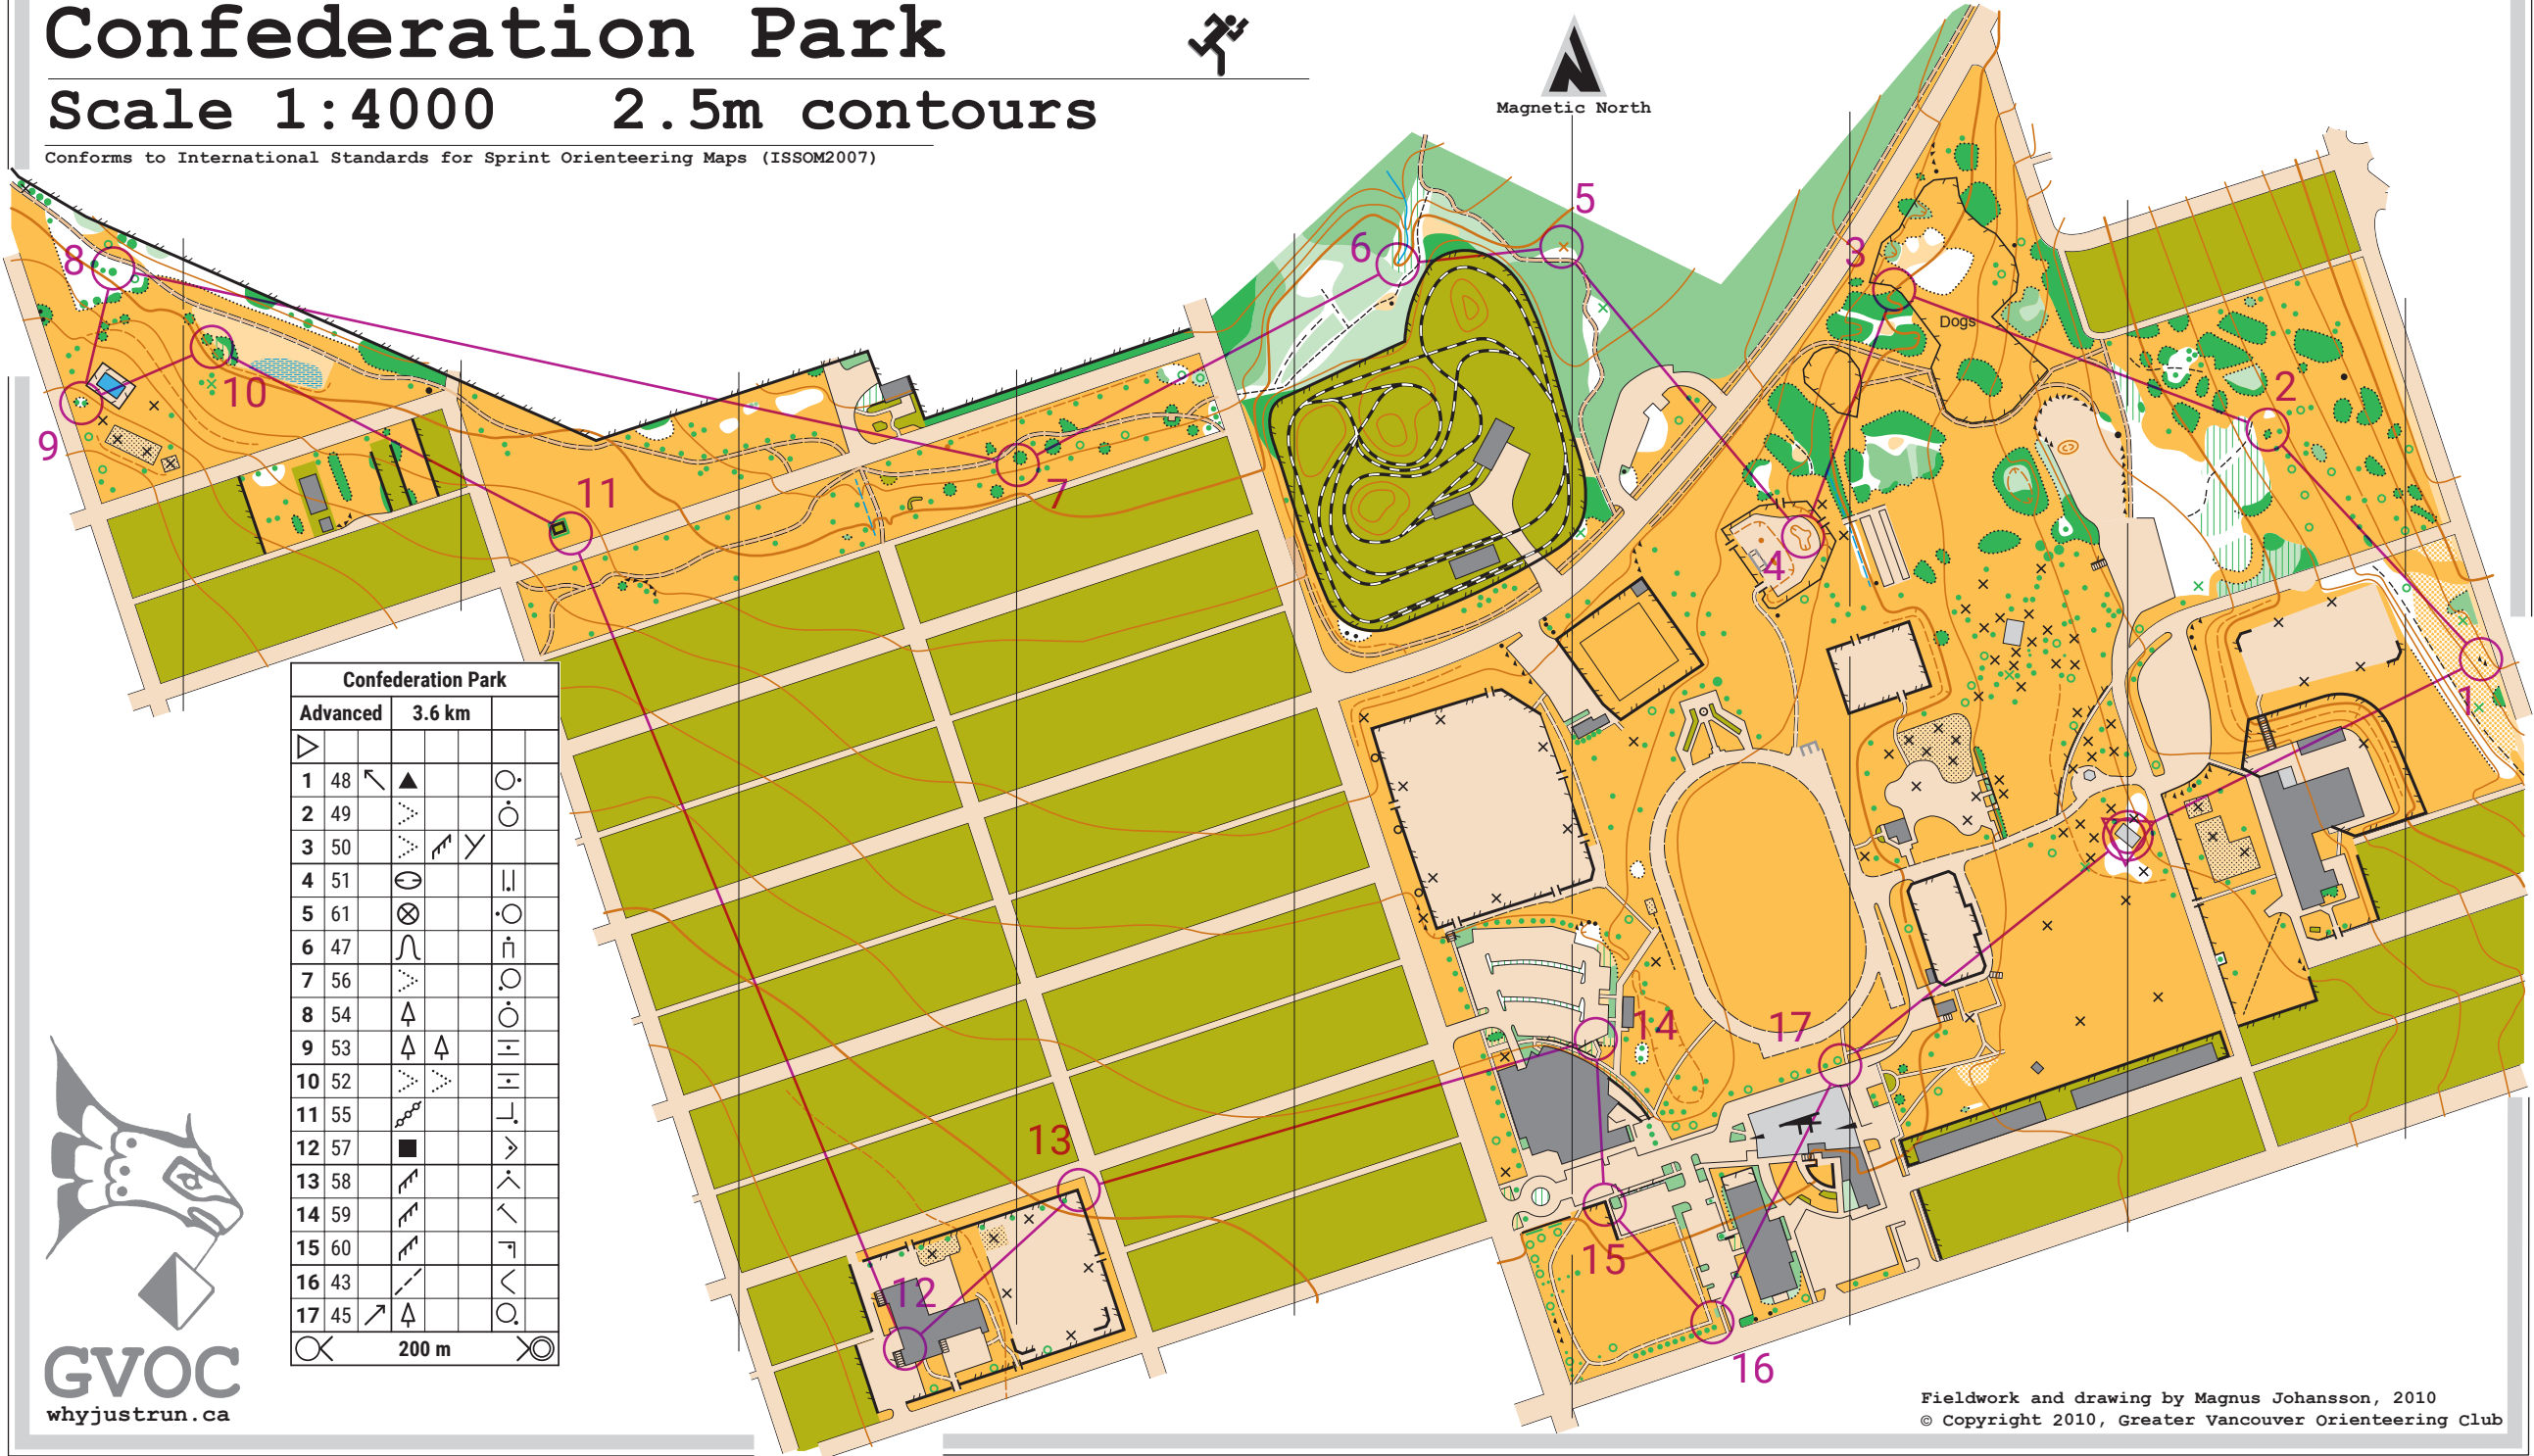

Confederation Park

Scale 1:4000 2.5m contours

Conforms to International Standards for Sprint Orienteering Maps (ISSOM2007)

Confederation Park			
Advanced	3.6 km		
1 48	↖	▲	○
2 49	∇	∇	○
3 50	∇	∇	∇
4 51	⊙	∥	∥
5 61	⊗	○	○
6 47	∩	∩	∩
7 56	∇	∇	∇
8 54	∇	∇	∇
9 53	∇	∇	∇
10 52	∇	∇	∇
11 55	∇	∇	∇
12 57	■	∇	∇
13 58	∇	∇	∇
14 59	∇	∇	∇
15 60	∇	∇	∇
16 43	∇	∇	∇
17 45	↗	∇	○

200 m