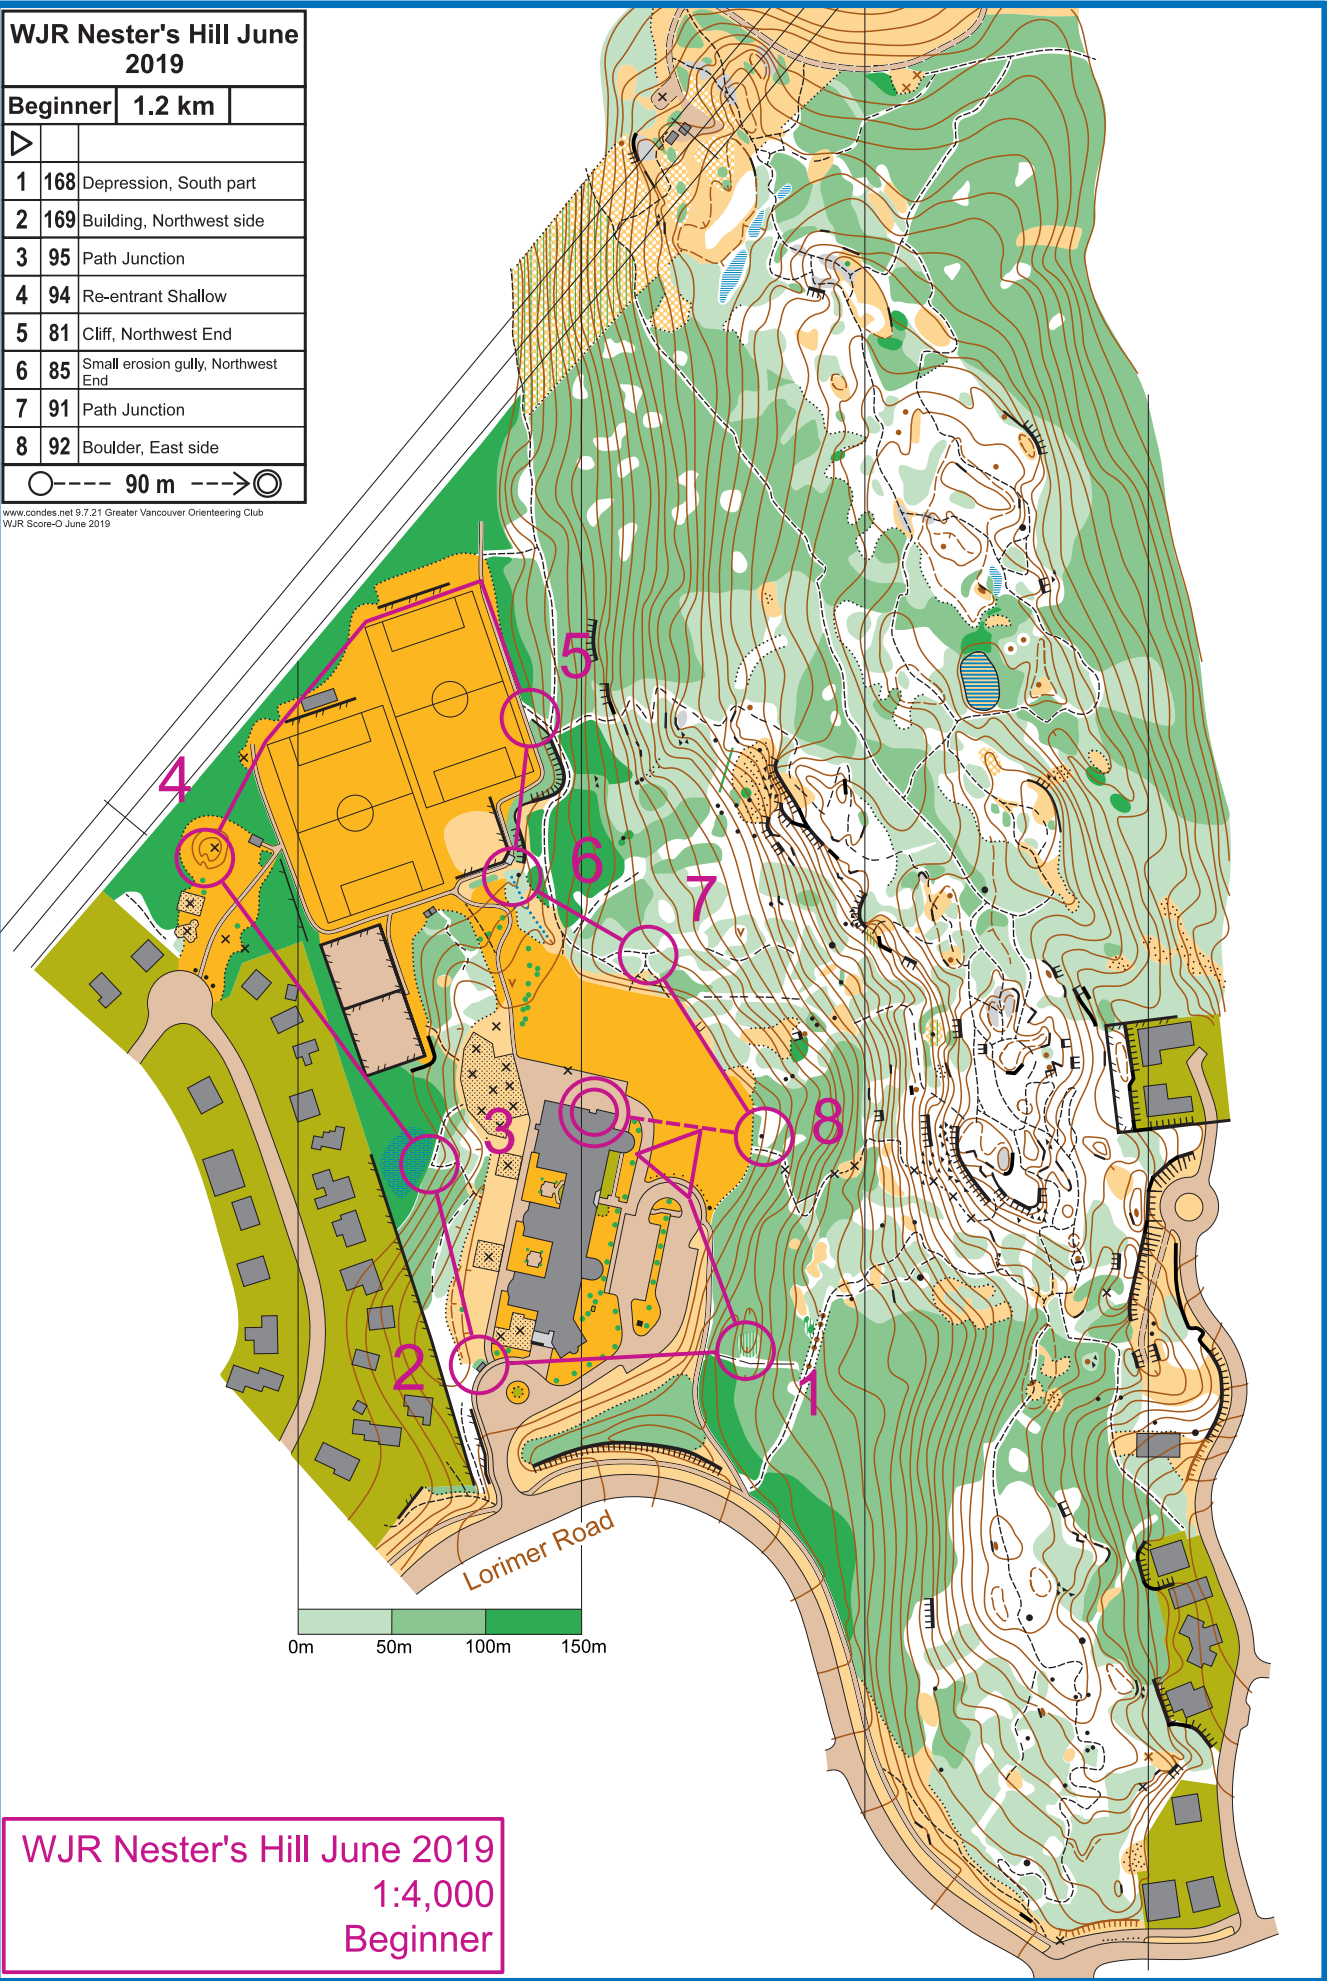

WJR Nester's Hill June 2019

Beginner 1.2 km

▷		
1	168	Depression, South part
2	169	Building, Northwest side
3	95	Path Junction
4	94	Re-entrant Shallow
5	81	Cliff, Northwest End
6	85	Small erosion gully, Northwest End
7	91	Path Junction
8	92	Boulder, East side

○--- 90 m --->⊙

WJR Nester's Hill June 2019
1:4,000
Beginner