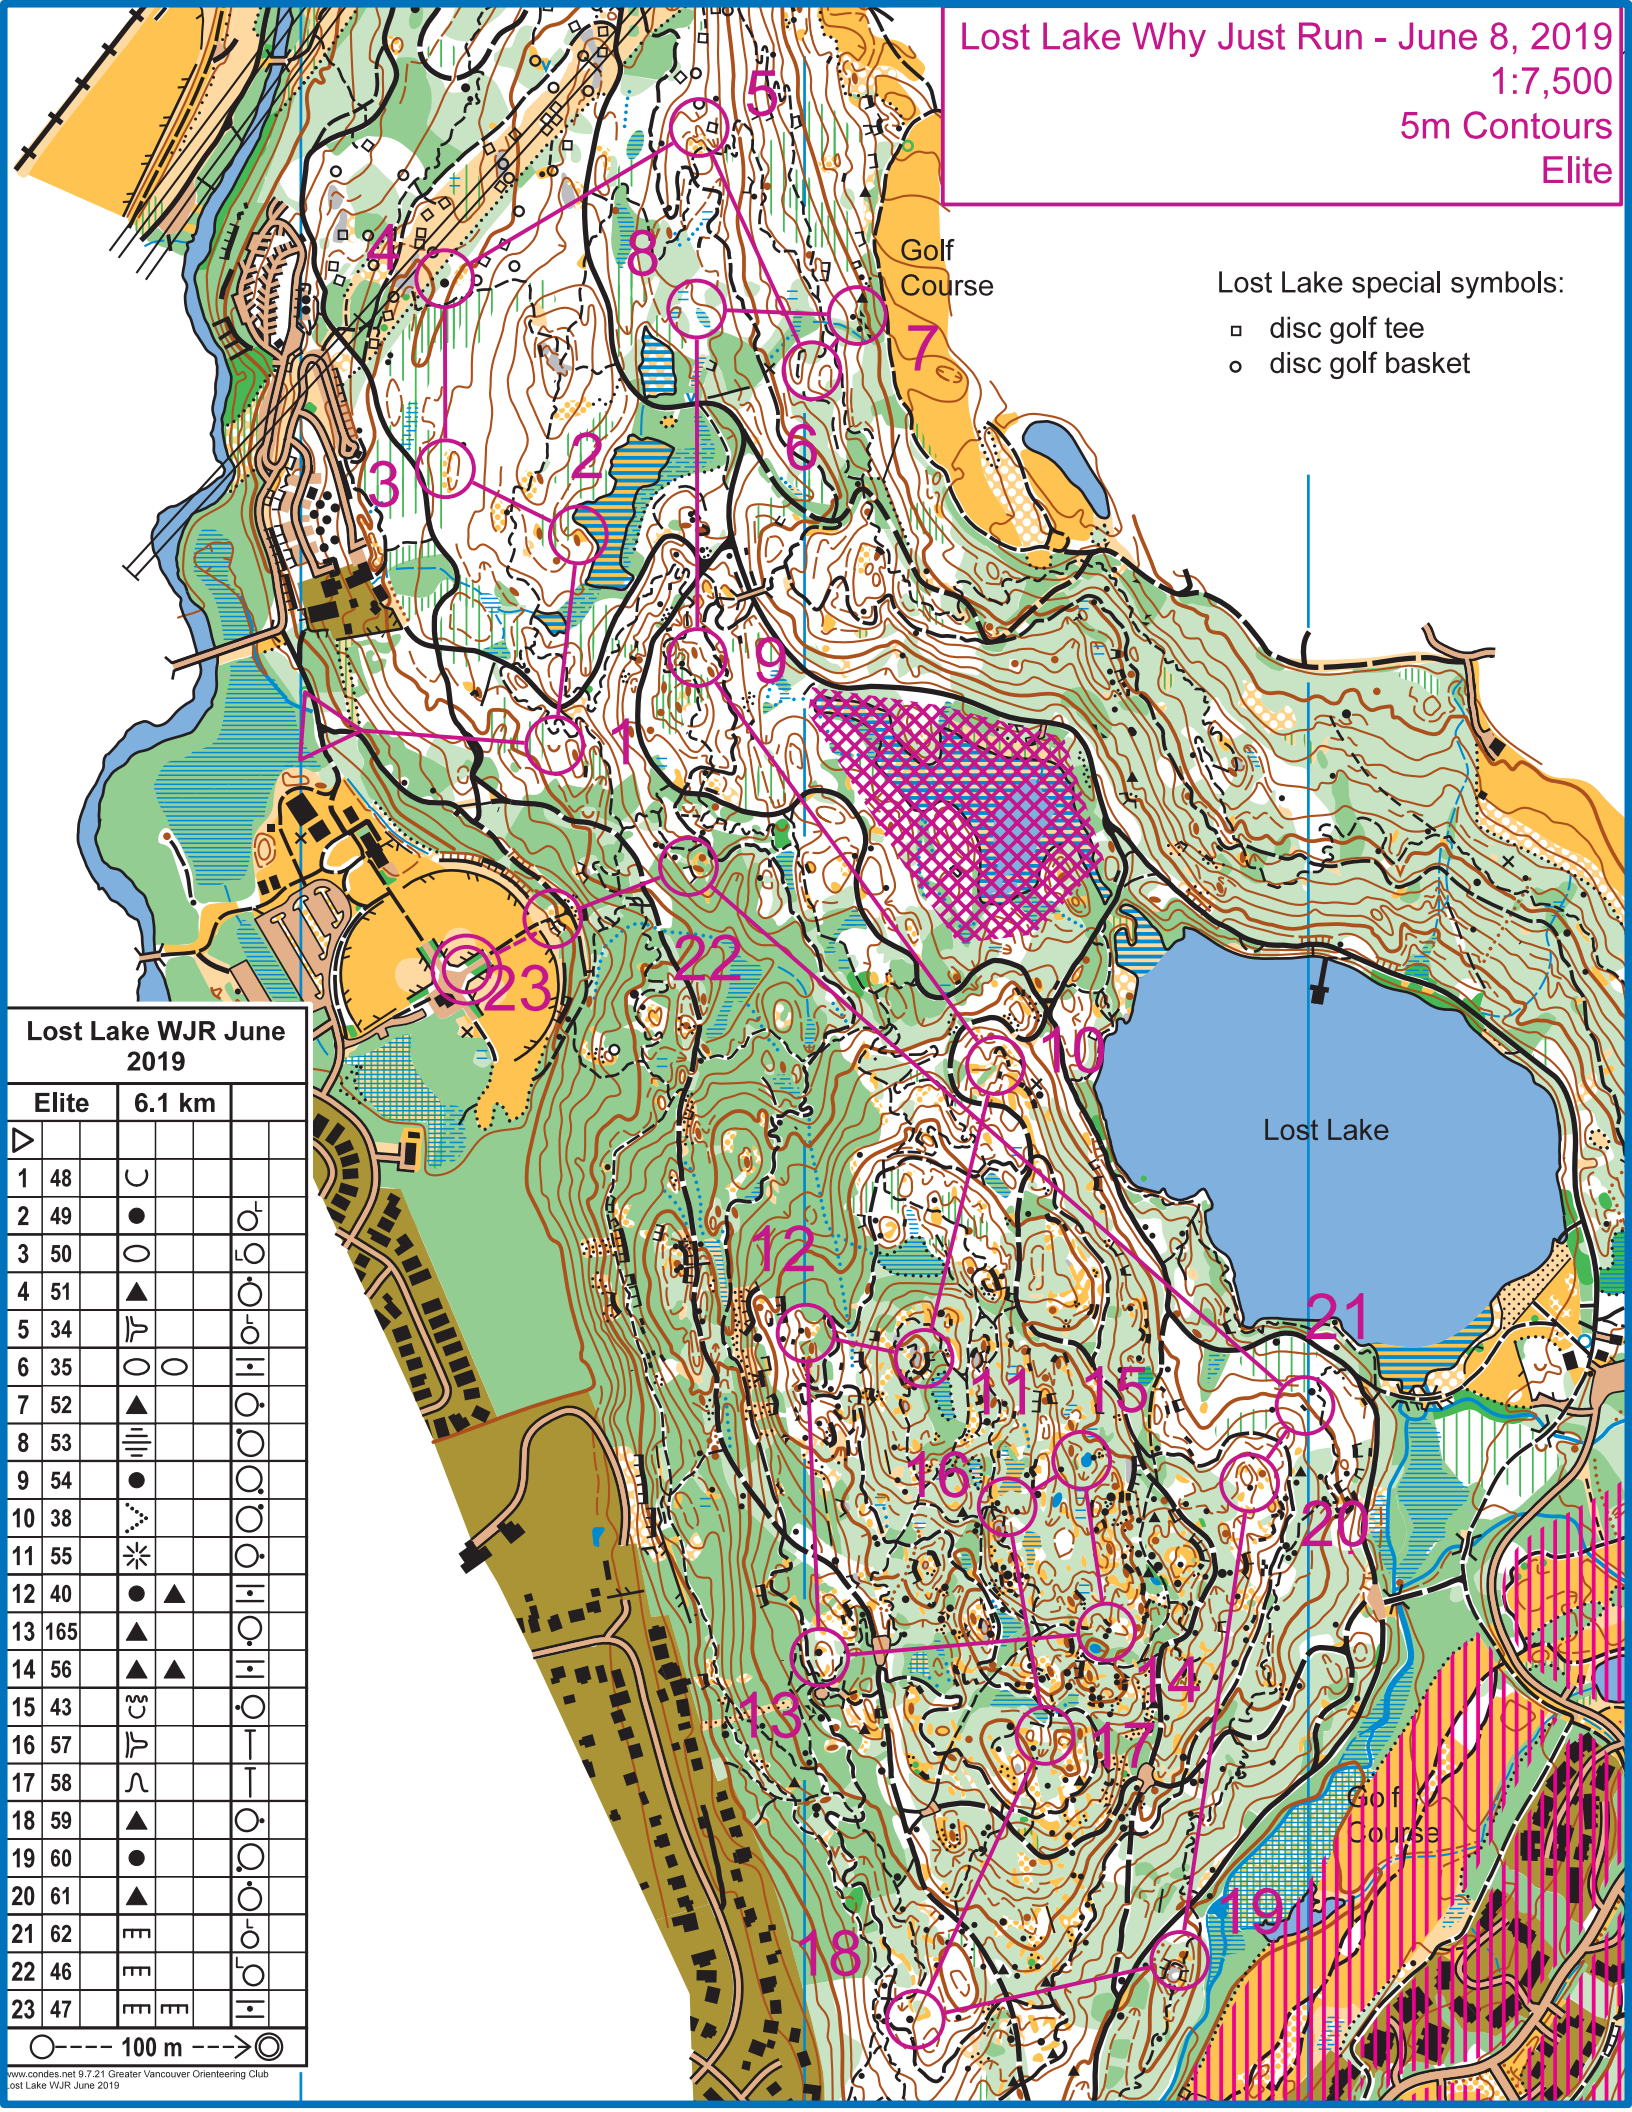

Lost Lake Why Just Run - June 8, 2019
 1:7,500
 5m Contours
 Elite

- Lost Lake special symbols:
- disc golf tee
 - disc golf basket

Lost Lake WJR June 2019

Elite	6.1 km		
▽			
1 48	○		
2 49	●		○
3 50	○		○
4 51	▲		○
5 34	⌒		○
6 35	○	○	○
7 52	▲		○
8 53			○
9 54	●		○
10 38	▽		○
11 55	*		○
12 40	●	▲	○
13 165	▲		○
14 56	▲	▲	○
15 43	⌒		○
16 57	⌒		○
17 58	∩		○
18 59	▲		○
19 60	●		○
20 61	▲		○
21 62	≡		○
22 46	≡		○
23 47	≡	≡	○