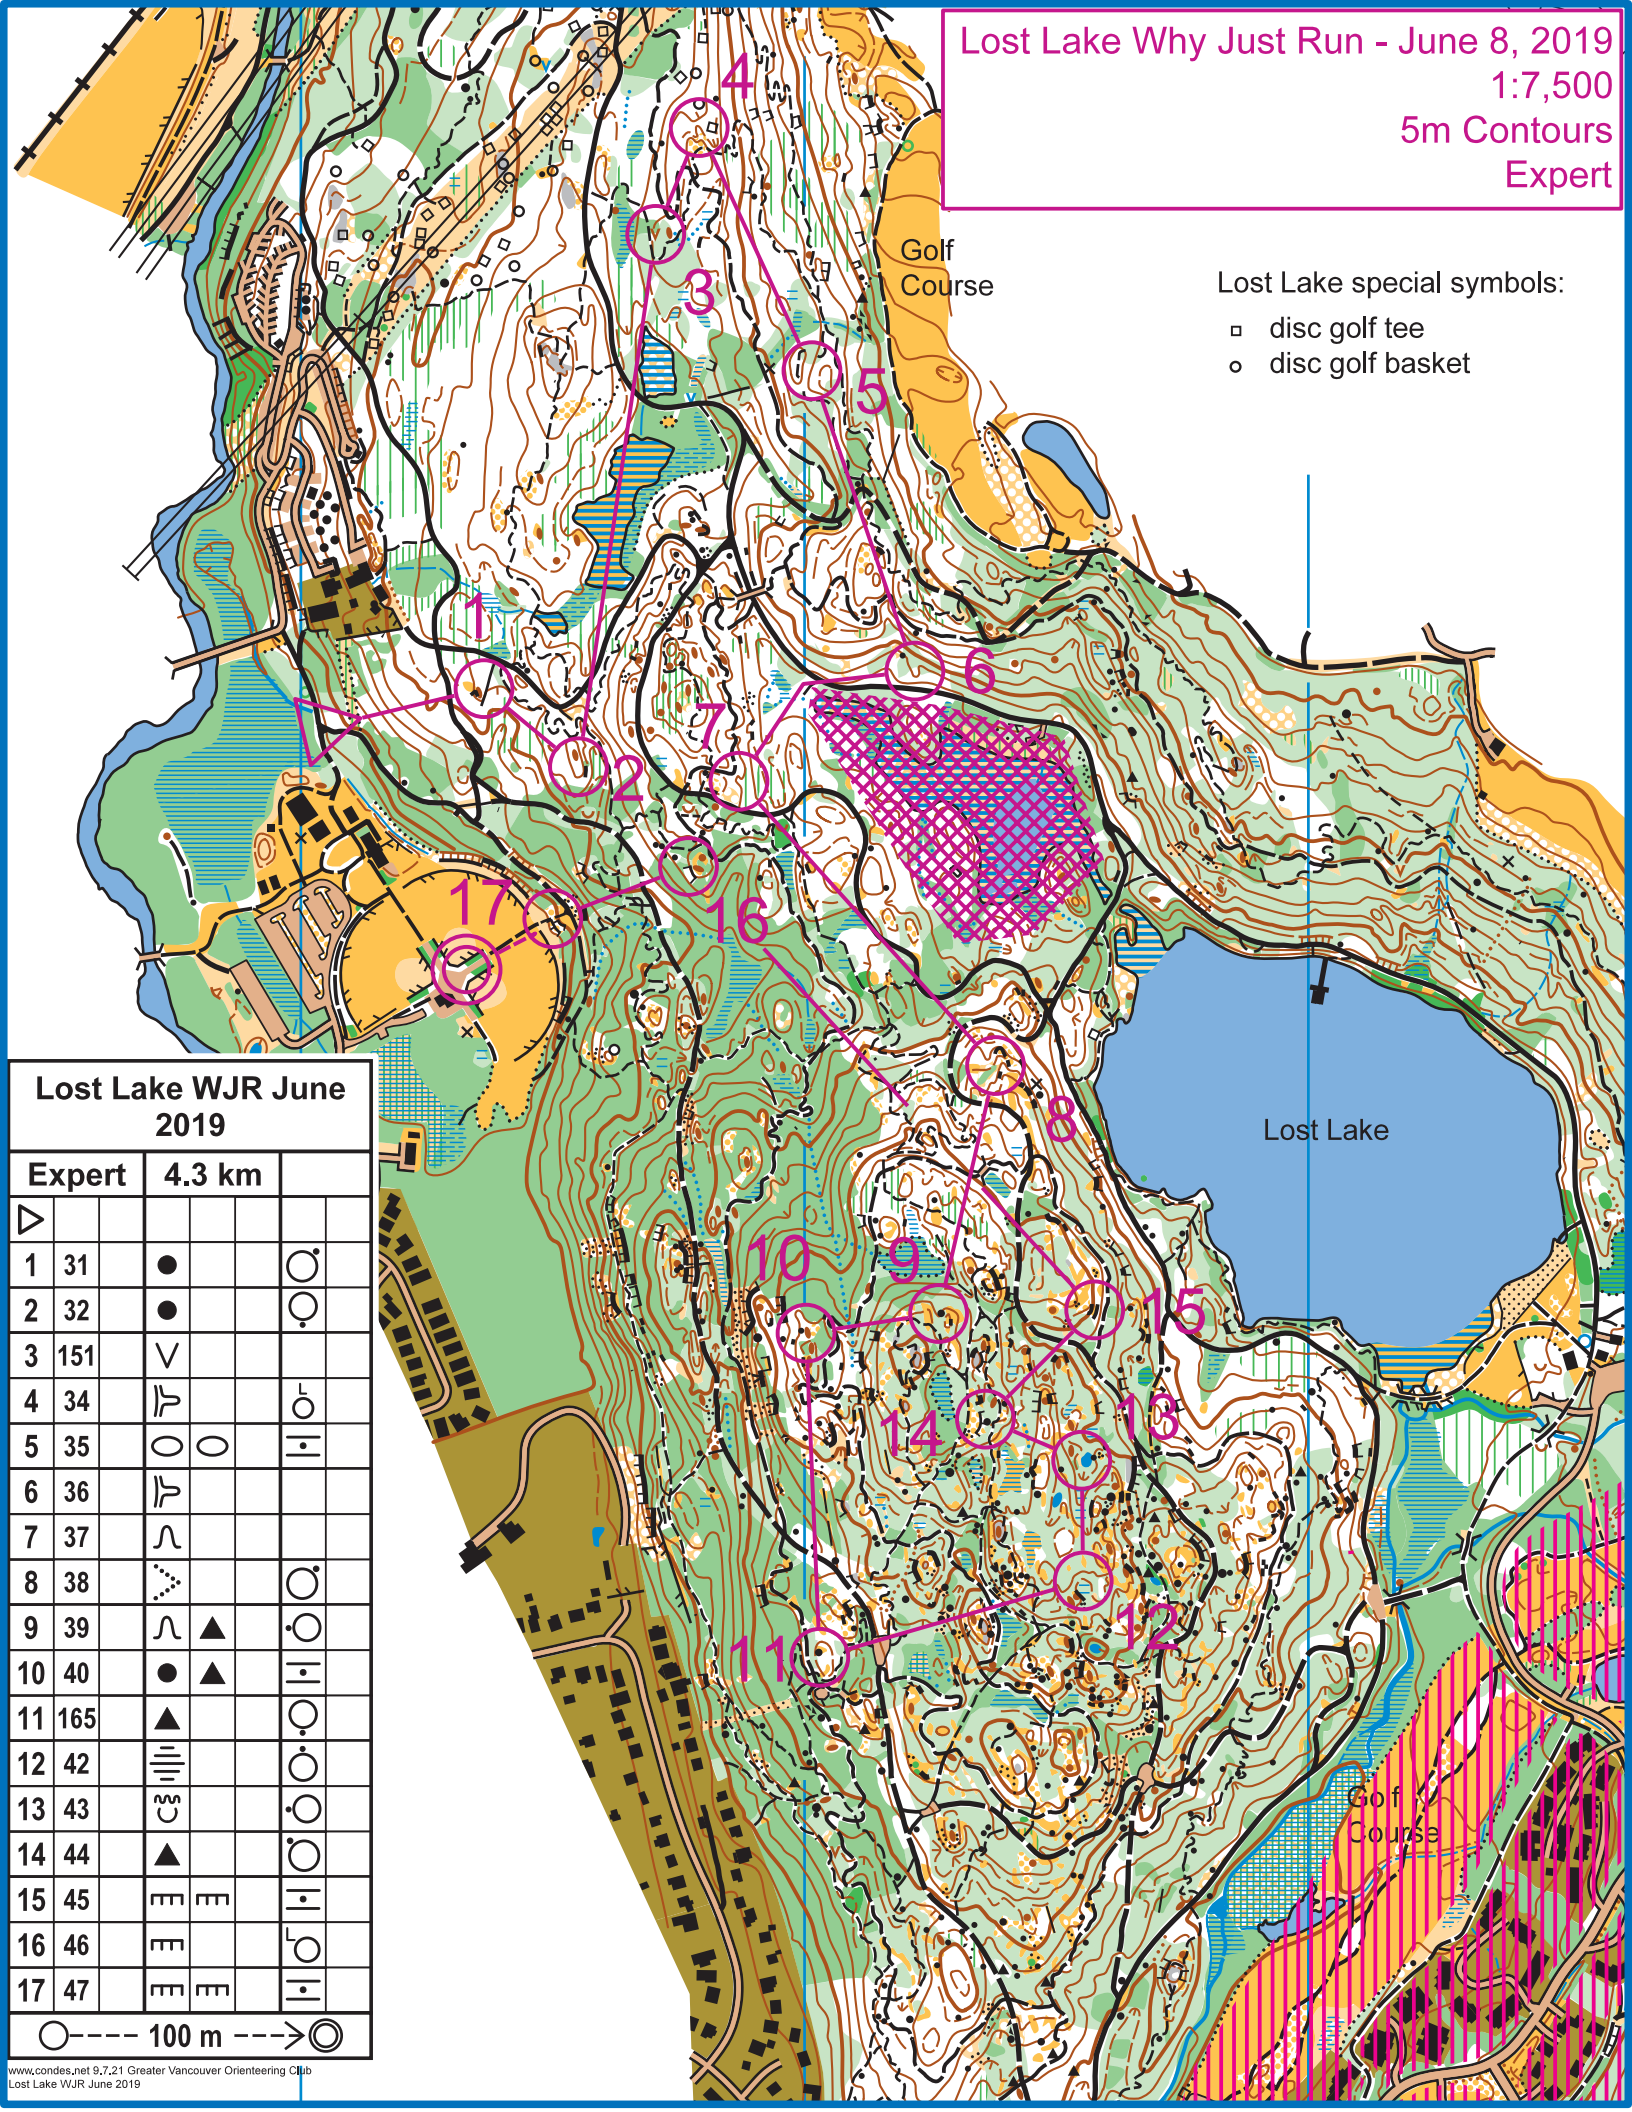

Lost Lake Why Just Run - June 8, 2019  
 1:7,500  
 5m Contours  
 Expert

- Lost Lake special symbols:
- disc golf tee
  - disc golf basket

Lost Lake WJR June 2019

Expert	4.3 km		
▽			
1 31	●		○
2 32	●		○
3 151	∨		
4 34	⌒		○
5 35	○	○	○
6 36	⌒		
7 37	∩		
8 38	∴		○
9 39	∩	▲	○
10 40	●	▲	○
11 165	▲		○
12 42			○
13 43	☺		○
14 44	▲		○
15 45	≡	≡	○
16 46	≡		○
17 47	≡	≡	○

○ --- 100 m ---> ○