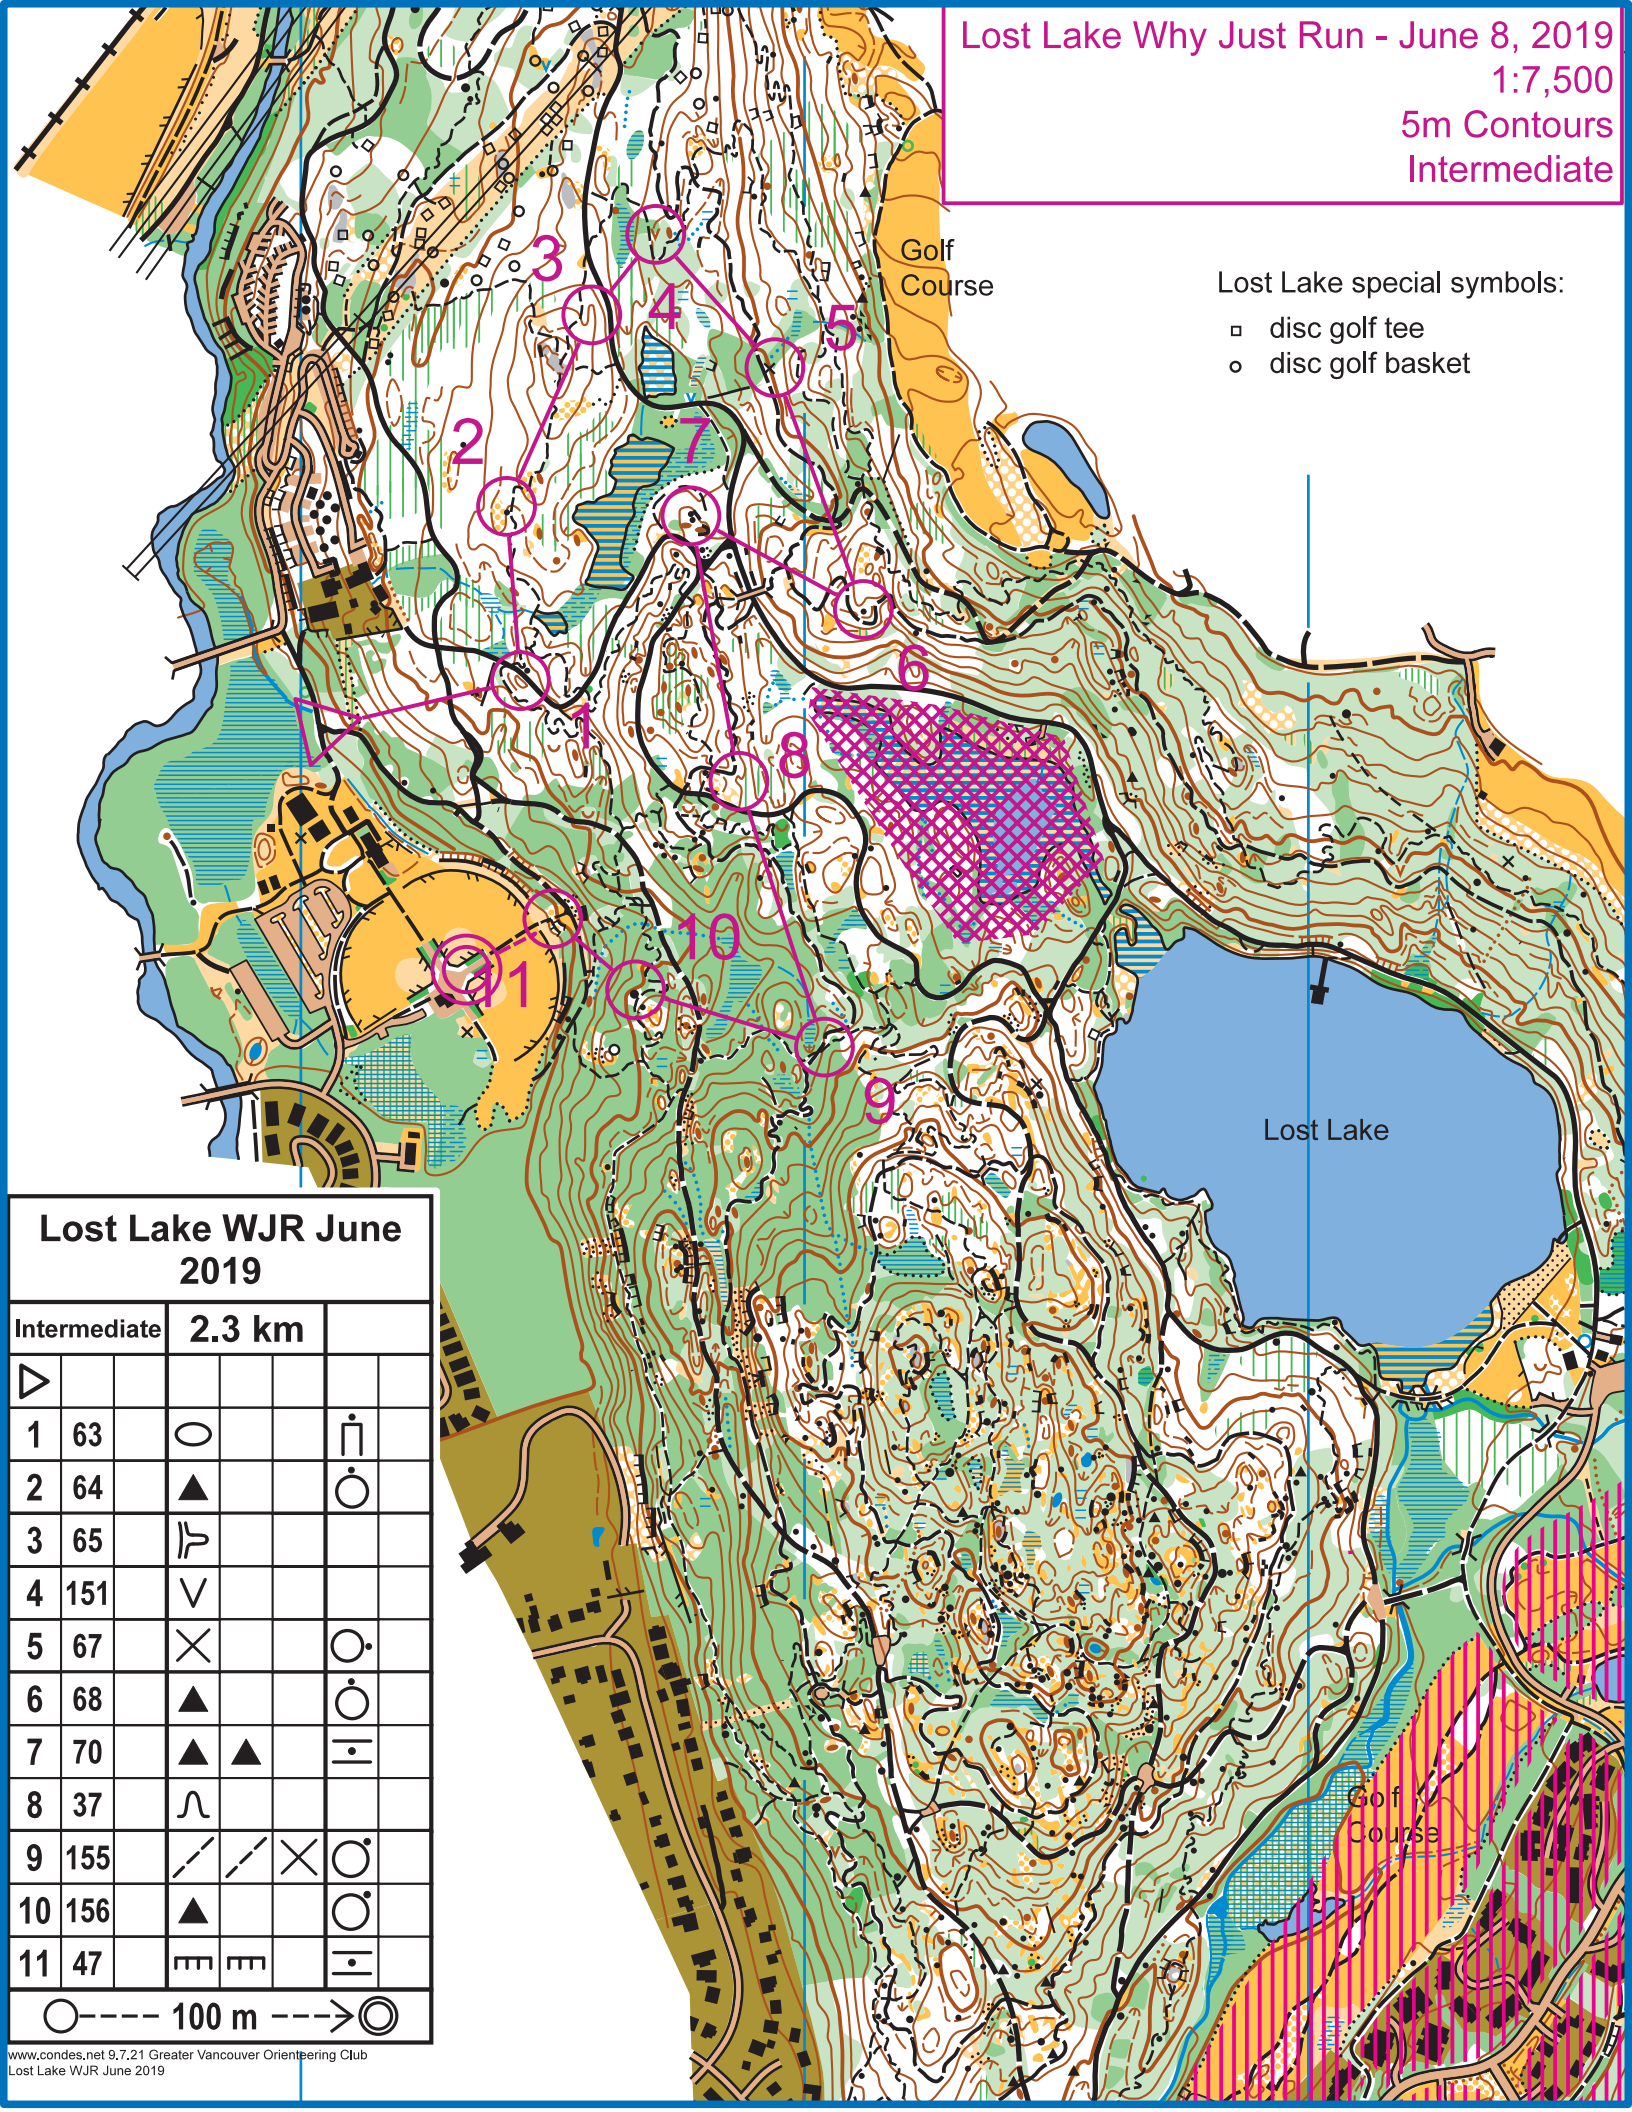

Lost Lake Why Just Run - June 8, 2019

1:7,500

5m Contours

Intermediate

Lost Lake special symbols:

- ▣ disc golf tee
- disc golf basket

Lost Lake WJR June 2019

Intermediate		2.3 km			
▽					
1	63	○		▣	
2	64	▲		○	
3	65	⤵			
4	151	∇			
5	67	×		○	
6	68	▲		○	
7	70	▲	▲	· · ·	
8	37	∩			
9	155	/	/	×	○
10	156	▲			○
11	47	▬	▬	· · ·	

○ --- 100 m ---> ⊙