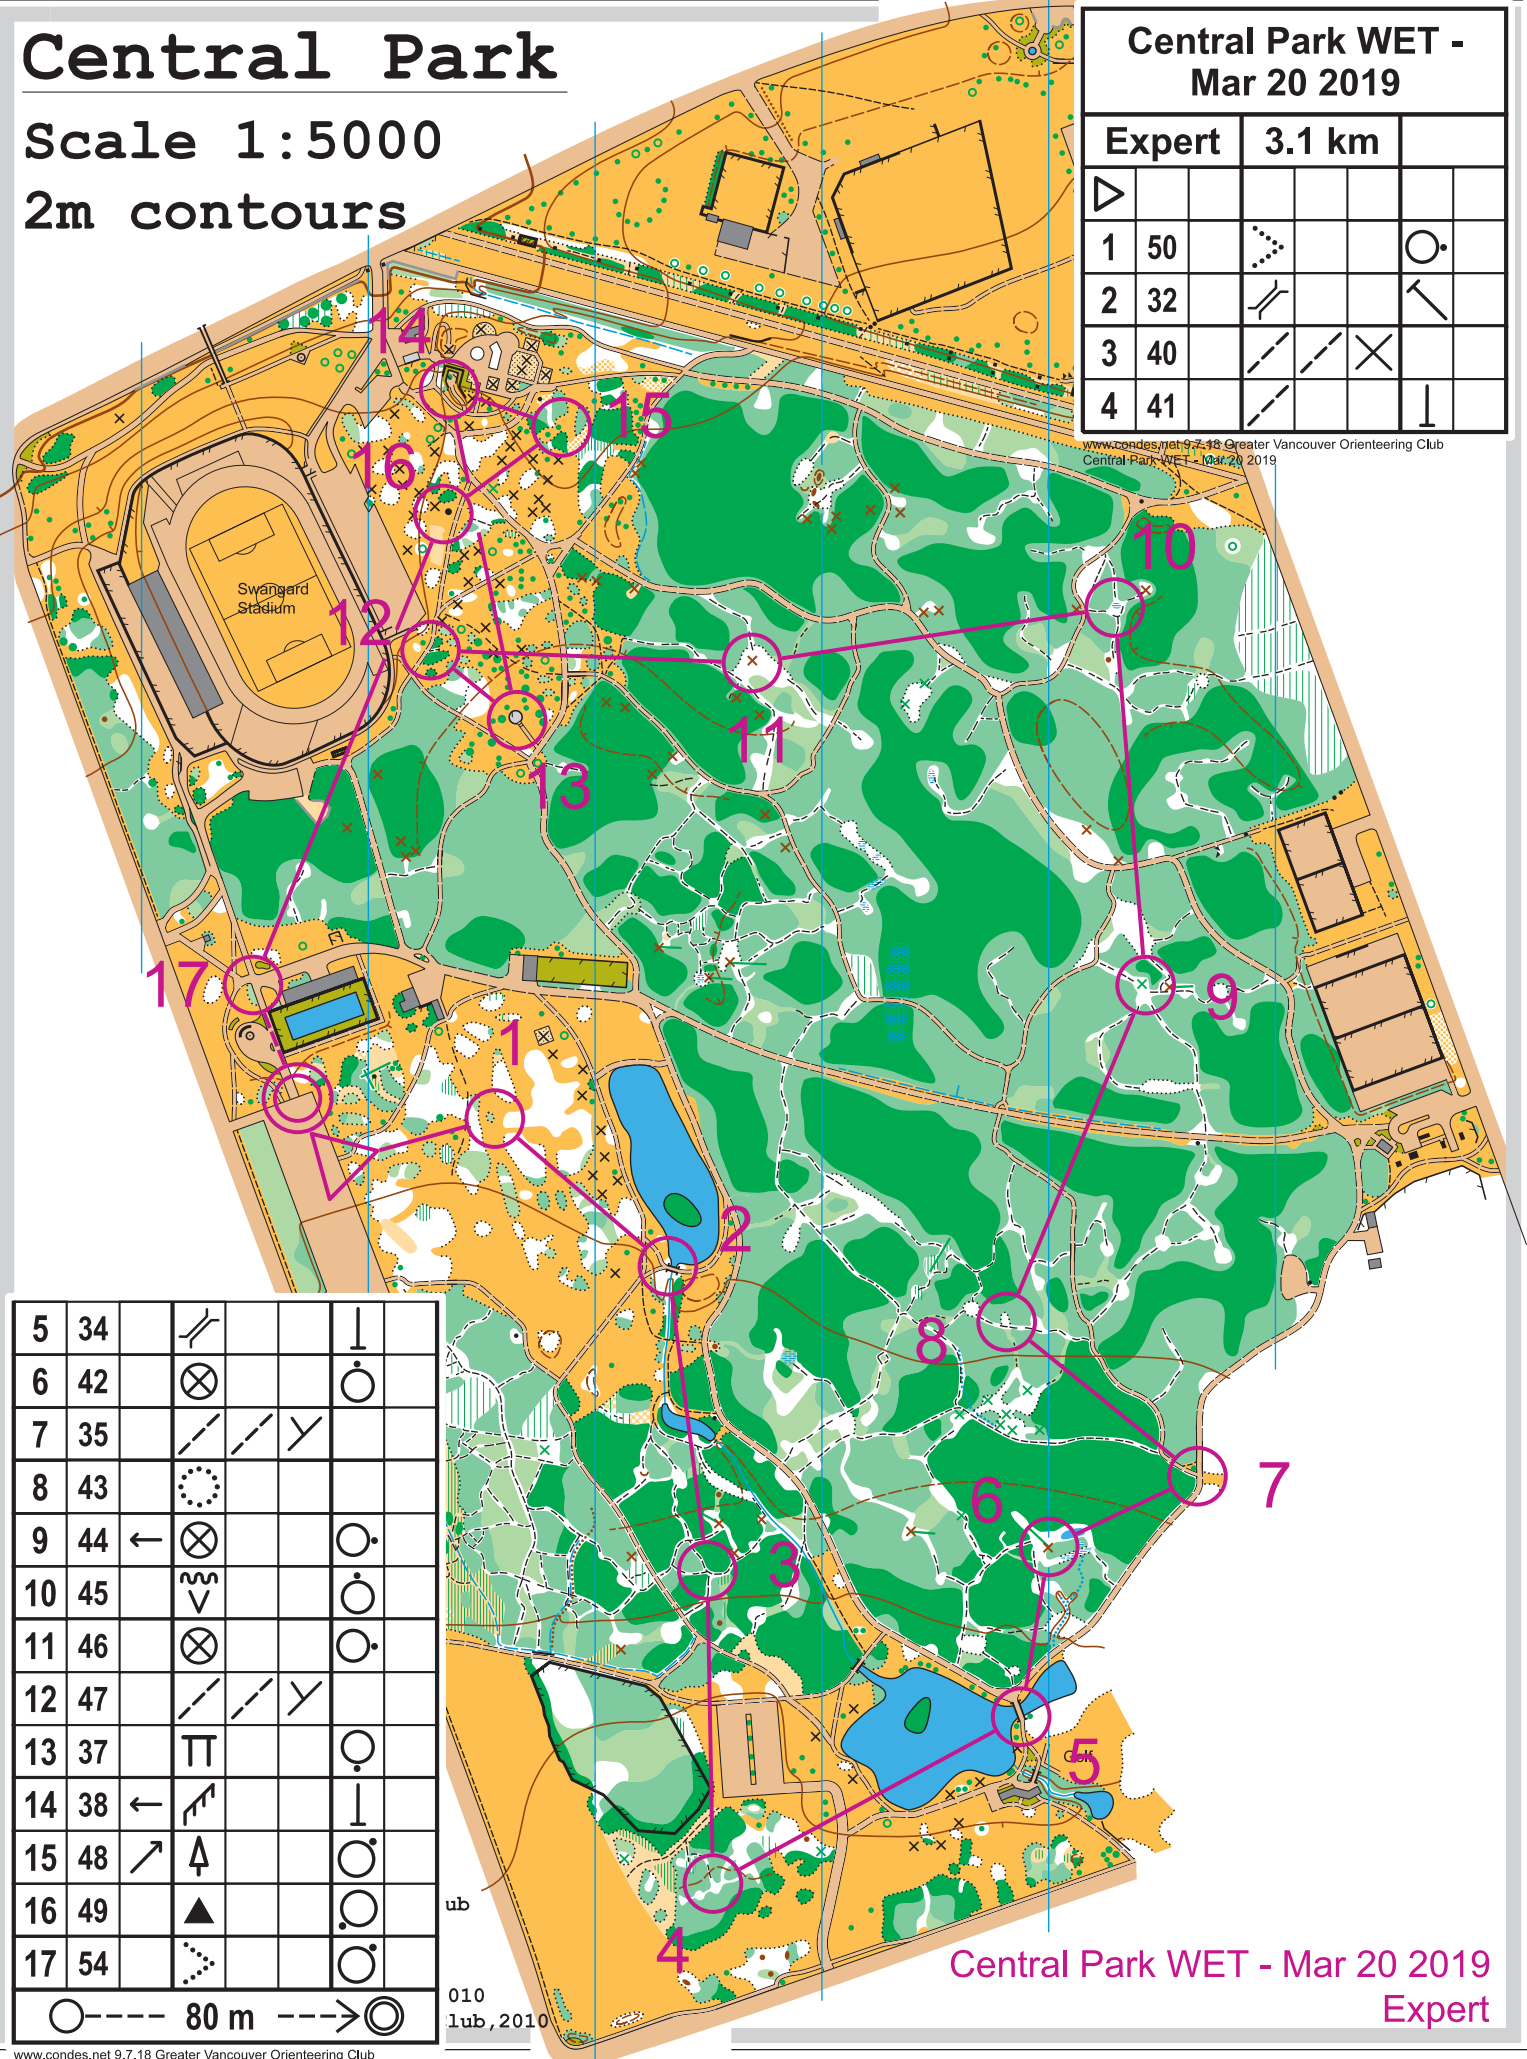

Central Park

Scale 1:5000

2m contours

Central Park WET -
Mar 20 2019

Expert		3.1 km	
1	50		
2	32		
3	40		
4	41		

www.condes.net 9.7.18 Greater Vancouver Orienteering Club
Central Park WET - Mar 20 2019

5	34		
6	42		
7	35		
8	43		
9	44		
10	45		
11	46		
12	47		
13	37		
14	38		
15	48		
16	49		
17	54		

Central Park WET - Mar 20 2019
Expert