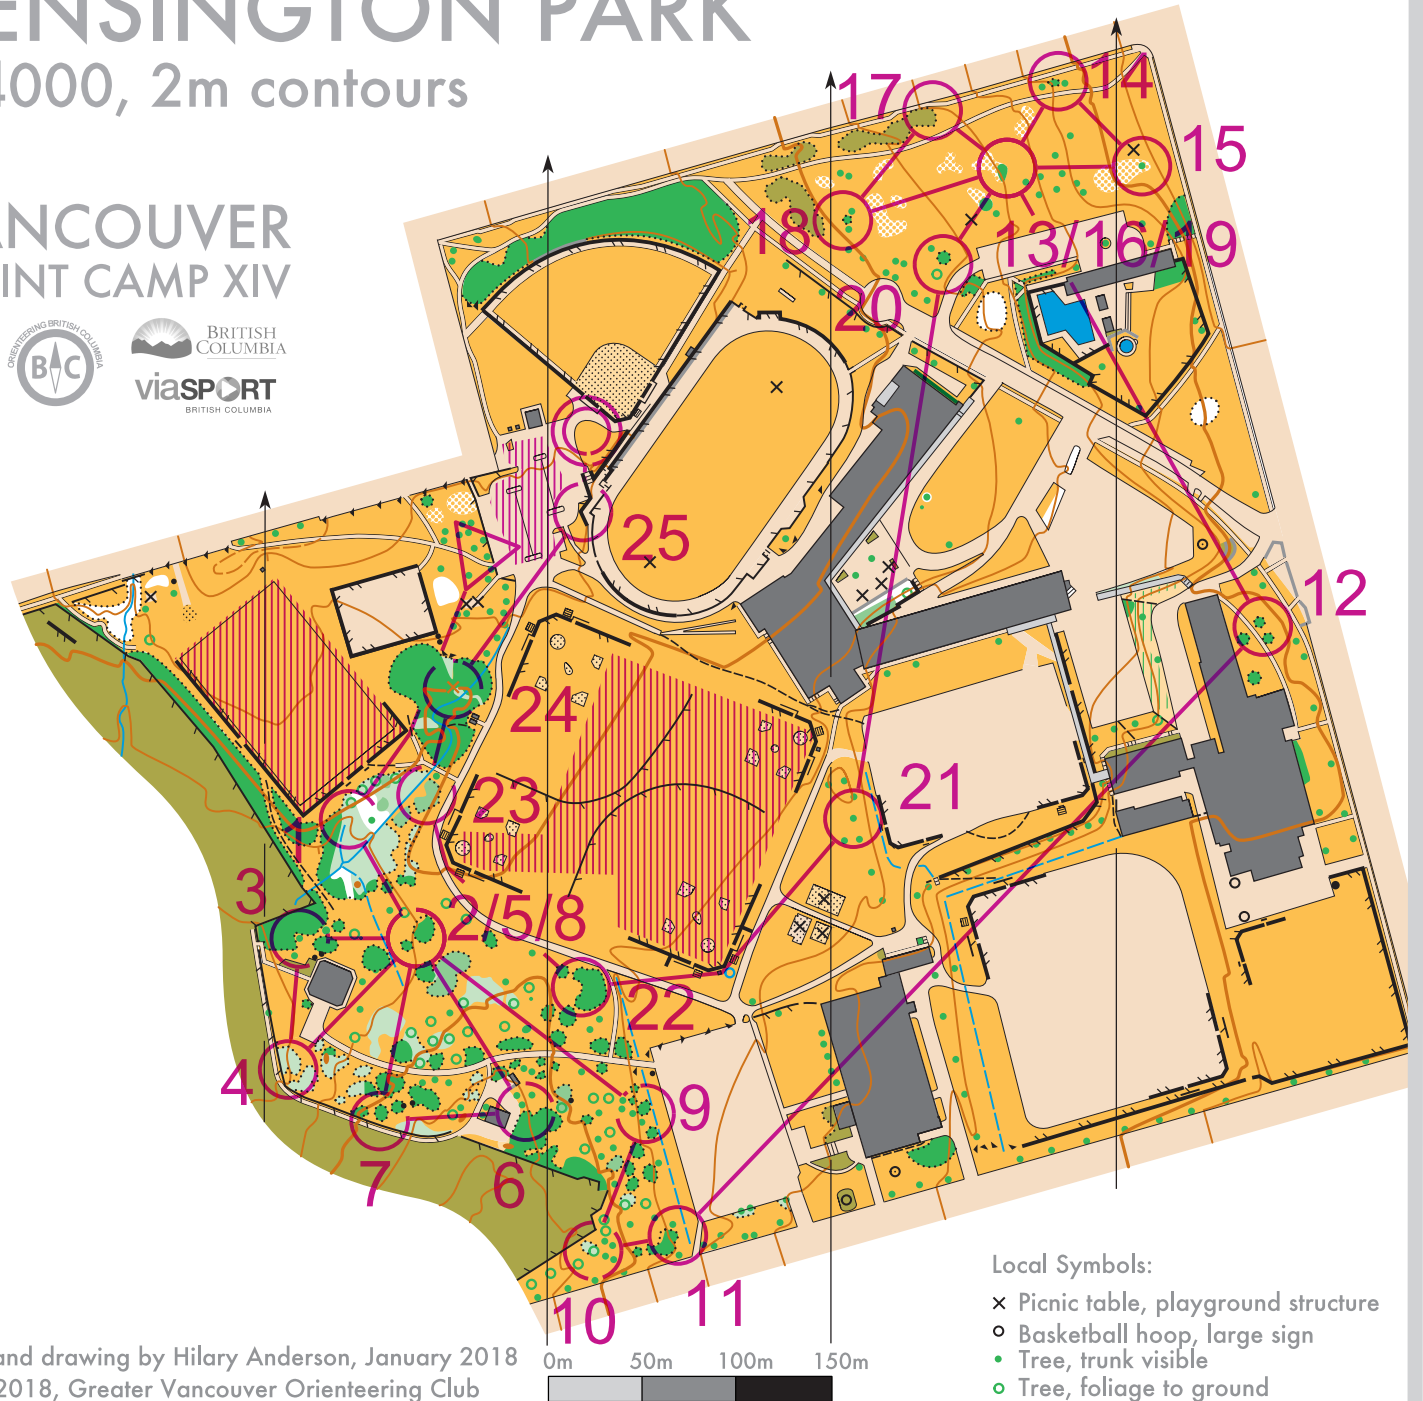

Kensington Park			
Elite	3.3 km	48 m	
▷		↑ ↑	≡
1	71	∩	
2	72	⊗	○
3	73	↑	○
4	88	↑	∧
5	72	⊗	○
6	84	⊗	∧
7	89	|||	○
8	72	⊗	○
9	75	|||	○
10	76	|||	○
11	77	∨	○
12	79	⊗	○
13	91	∨	○
14	80	⊗	○
15	92	↑	○
16	91	∨	○
17	81	⊗	○
18	90	⊗	○
19	91	∨	○
20	82	⊗	○
21	83	|||	○
22	78	→	○
23	86	∨	○
24	87	⊗	○
25	155	↗	∧

○--- 45 m --->○

KENSINGTON PARK

1:4000, 2m contours

VANCOUVER SPRINT CAMP XIV

Local Symbols:

- × Picnic table, playground structure
- Basketball hoop, large sign
- Tree, trunk visible
- Tree, foliage to ground

BABA (5)

Fieldwork and drawing by Hilary Anderson, January 2018
Copyright 2018, Greater Vancouver Orienteering Club