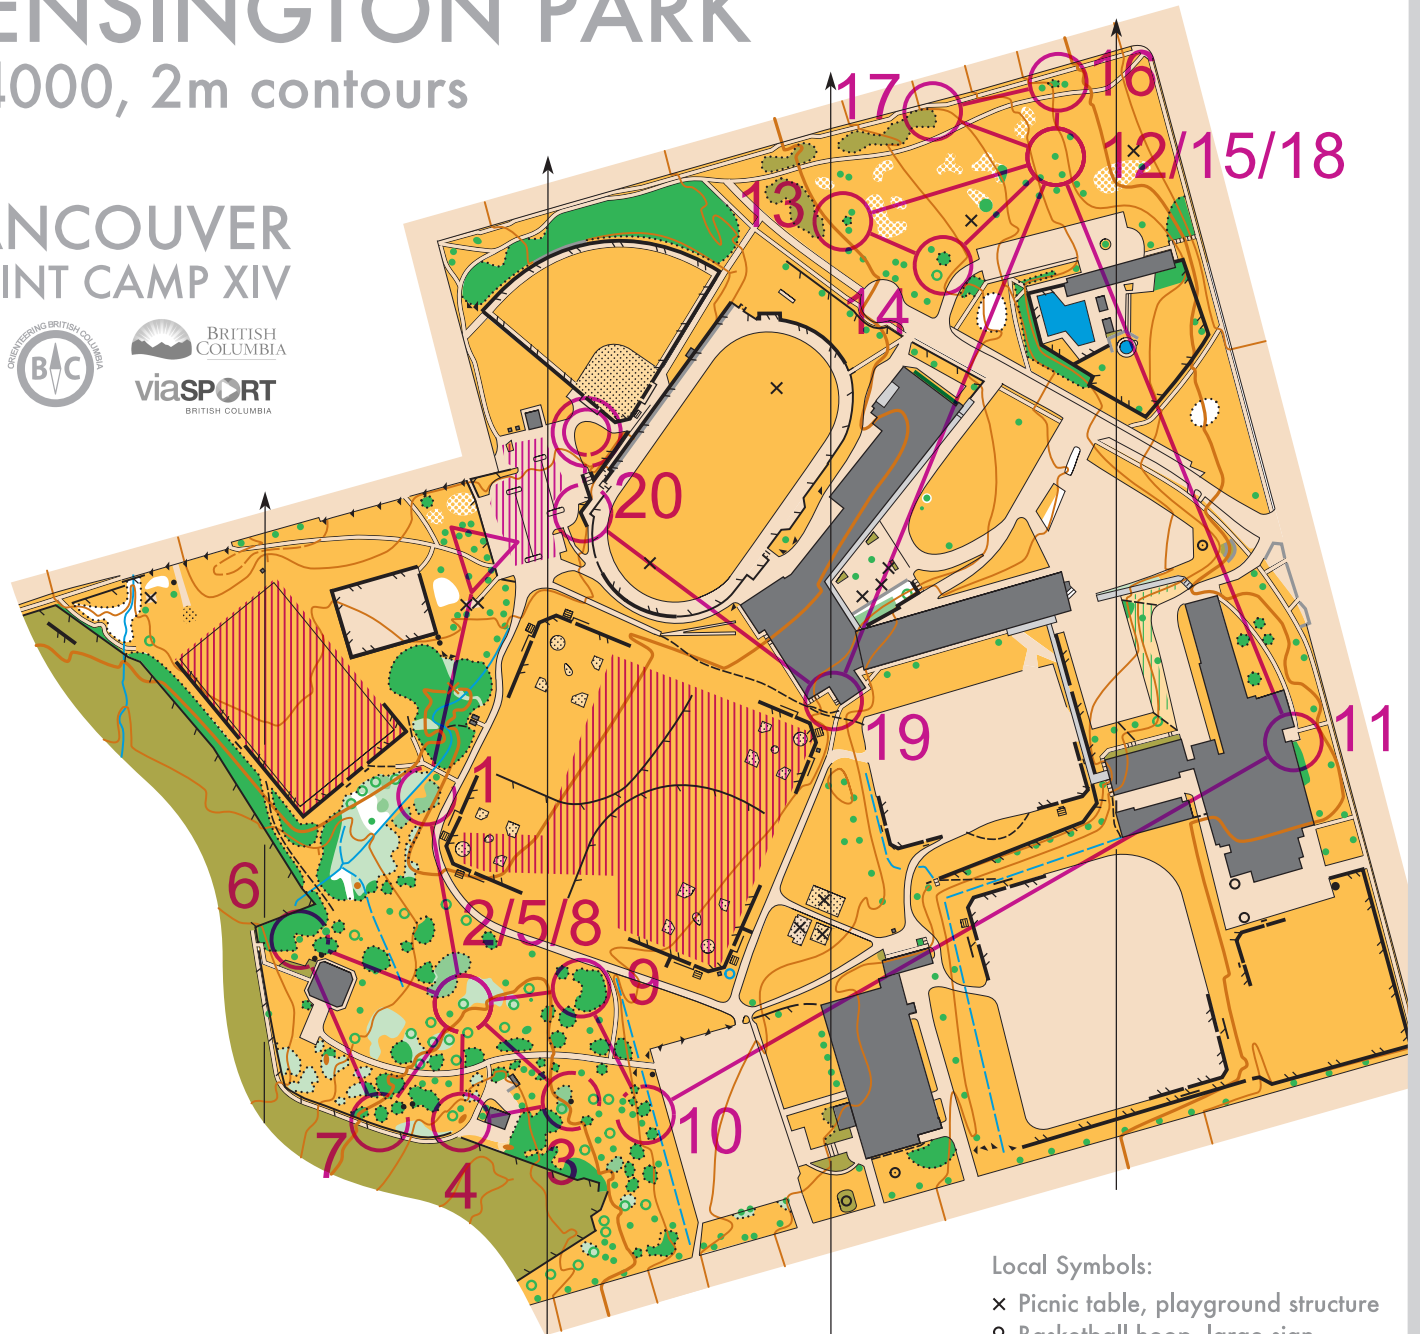

Kensington Park			
Expert	2.7 km	42	
▷		↑ ↑	⊖
1	86	⋯	⊖
2	85	↑	○
3	93	▲ 1.0	
4	74	●	○
5	85	↑	○
6	73	↑ ↑	○
7	89	↑ ↓	○
8	85	↑	○
9	78	→	○
10	75	↑ ↓	○
11	94	⊗	○
12	96	↑ ↓	○
13	90	⊗	○
14	82	⊗	○
15	96	↑ ↓	○
16	80	⊗	○
17	81	⊗	○
18	96	↑ ↓	○
19	95	⋈	○
20	155	⋈	○
○ --- 45 m ---> ⊙			

KENSINGTON PARK

1:4000, 2m contours

VANCOUVER SPRINT CAMP XIV

Local Symbols:

- × Picnic table, playground structure
- Basketball hoop, large sign
- Tree, trunk visible
- Tree, foliage to ground

Fieldwork and drawing by Hilary Anderson, January 2018
Copyright 2018, Greater Vancouver Orienteering Club

BABA (5)