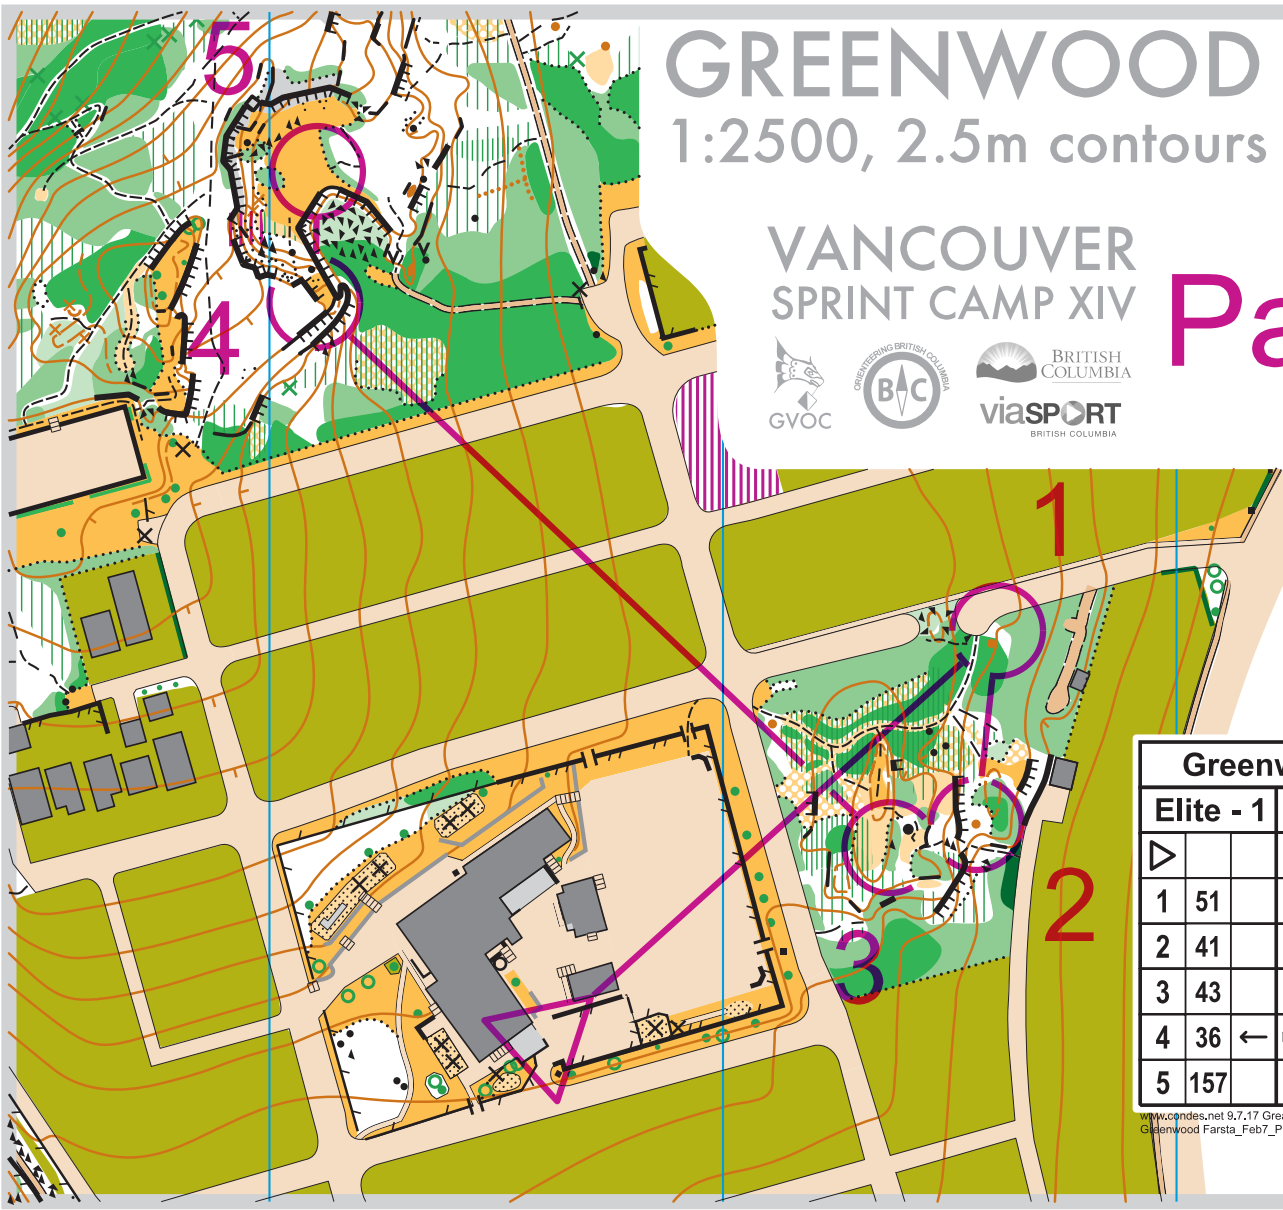

# GREENWOOD PARK

1:2500, 2.5m contours

VANCOUVER  
SPRINT CAMP XIV

# Part 1

Greenwood Farsta				
Elite - 1		2.5 km		
▷		↗		⊥
1	51	∩	∪	⊙
2	41	●		⊙
3	43	▲		⊙
4	36	←	≡	⊥
5	157	⊙	⊙	

# GREENWOOD PARK

1:2500, 2.5m contours

VANCOUVER  
SPRINT CAMP XIV

4097

Part 2

Greenwood Farsta					
Elite - 2		2.5 km			
6	44	●			○
7	55	×			○
8	39	∪	∩		○
9	159	→	∪	∩	

10	40	↓	×			○
11	61	→	∪	∩		
12	57		▲			○
13	49		○			
14	42		▲			○
15	157		⊗	⊙		

# GREENWOOD PARK

1:2500, 2.5m contours