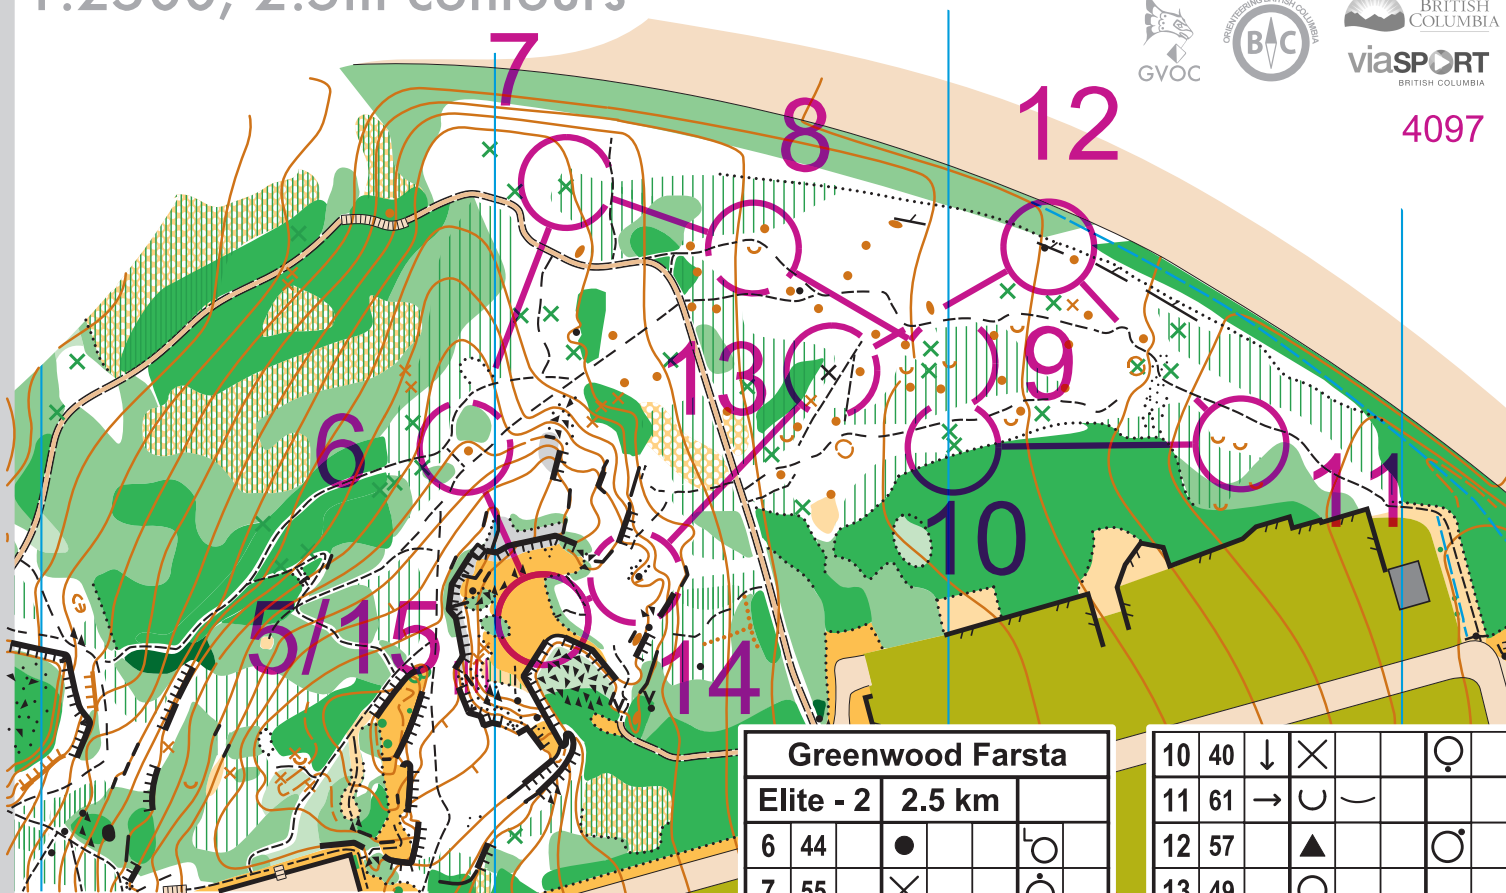

# GREENWOOD PARK

1:2500, 2.5m contours

VANCOUVER  
SPRINT CAMP XIV

# Part 1

Greenwood Farsta				
Elite - 1		2.5 km		
▷		↗		⊥
1	51	∩	∪	⊙
2	41	●		⊙
3	43	▲		⊙
4	36	←	≡	⊥
5	157	⊙	⊙	

# GREENWOOD PARK

1:2500, 2.5m contours

VANCOUVER  
SPRINT CAMP XIV

4097

Part 2

Greenwood Farsta					
Elite - 2		2.5 km			
6	44	●			○
7	55	×			○
8	39	∪	∩		○
9	159	→	∪	∩	

10	40	↓	×			○
11	61	→	∪	∩		
12	57		▲			○
13	49		○			
14	42		▲			○
15	157		⊗	⊙		

# GREENWOOD PARK

1:2500, 2.5m contours