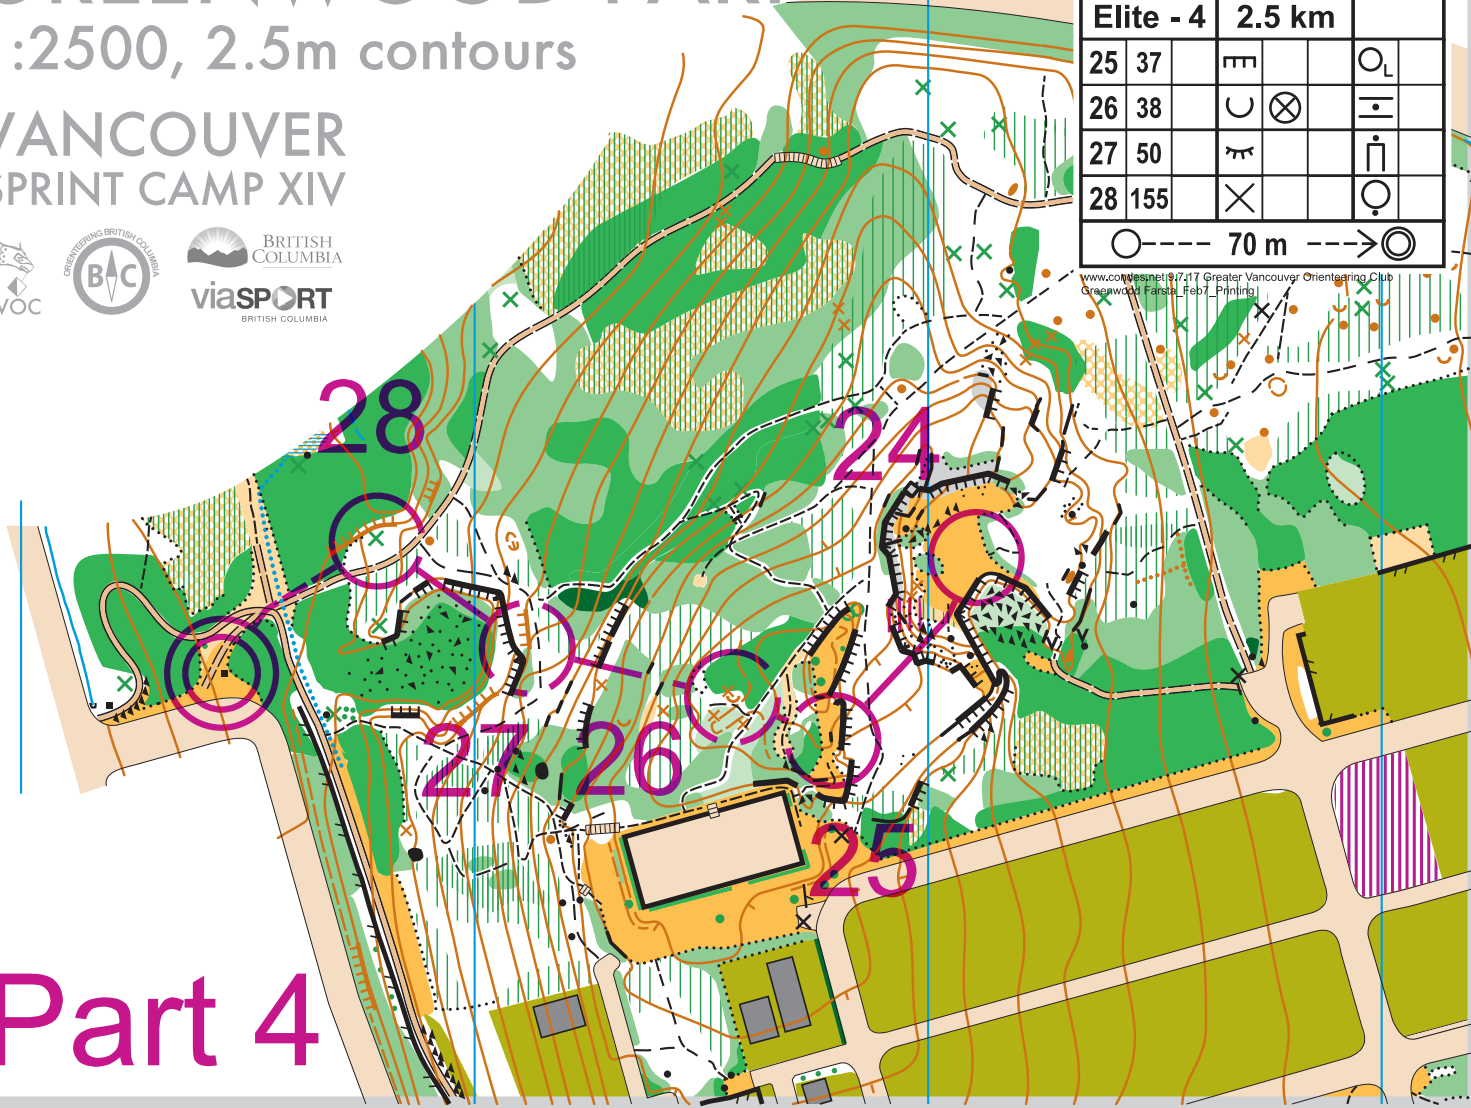

# GREENWOOD PARK

1:2500, 2.5m contours

VANCOUVER  
SPRINT CAMP XIV

# GREENWOOD PARK

1:2500, 2.5m contours

VANCOUVER  
SPRINT CAMP XIV

4097

Part 2

Greenwood Farsta					
Elite - 2		2.5 km			
6	44	●			○
7	55	×			○
8	39	∪	∩		○
9	159	→	∪	∩	

10	40	↓	×			○
11	61	→	∪	∩		
12	57		▲			○
13	49		○			
14	42		▲			○
15	157		⊗	⊙		

# GREENWOOD PARK

1:2500, 2.5m contours

# GREENWOOD PARK

1:2500, 2.5m contours

VANCOUVER  
SPRINT CAMP XIV

Greenwood Farsta					
Elite - 4		2.5 km			
25	37	⌘			⊙ <sub>L</sub>
26	38	⊂	⊗		⊖
27	50	⌘			⊖
28	155	⊗			⊙

○ --- 70 m ---> ⊙

www.coresnet.org/17 Greater Vancouver Orienteering Club  
Greenwood Farsta Feb7 Printings