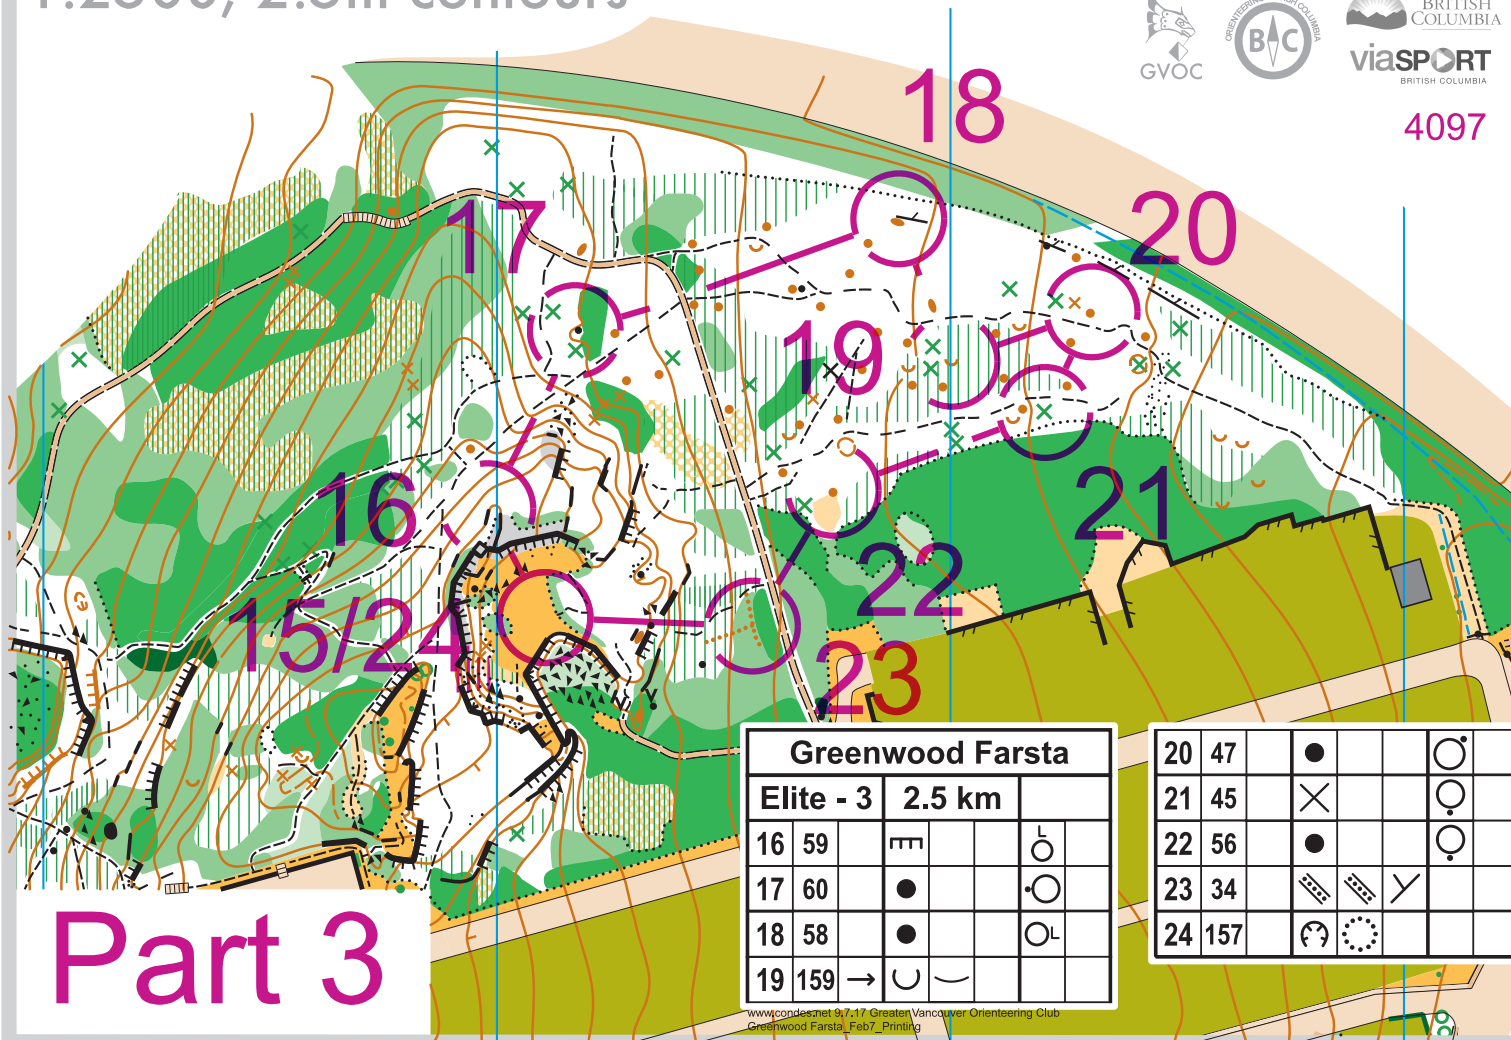

GREENWOOD PARK

1:2500, 2.5m contours

VANCOUVER SPRINT CAMP XIV

4097

Greenwood Farsta

Elite - 3		2.5 km			
16	59	▬▬▬		○	
17	60	●		○	
18	58	●		OL	
19	159	→	U	—	

20	47	●			○
21	45	×			○
22	56	●			○
23	34	▬▬▬	▬▬▬	Y	
24	157	⌚	⊙		

Part 3