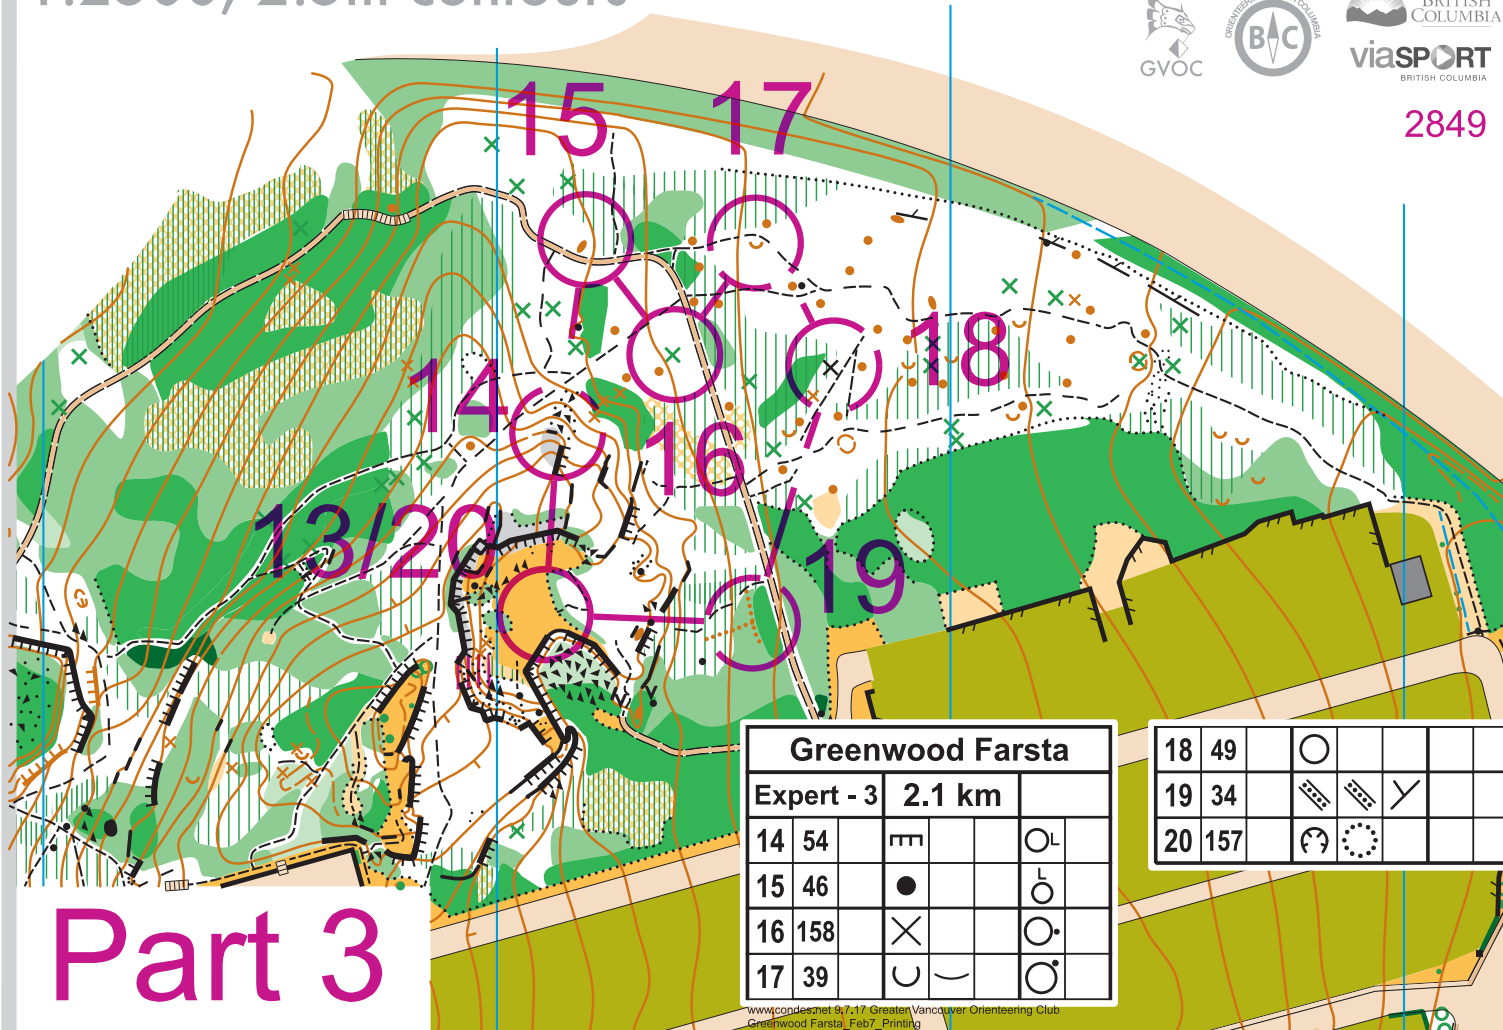

GREENWOOD PARK

1:2500, 2.5m contours

VANCOUVER
SPRINT CAMP XIV

Part 1

Greenwood Farsta				
Expert - 1	2.1 km			
▷		↗		⊥
1 53	←	▲		○
2 31		↘		↗
3 48		▯		↗
4 41		●		○
5 33		∇		○
6 157		☺	☼	

GREENWOOD PARK

1:2500, 2.5m contours

VANCOUVER
SPRINT CAMP XIV

2849

Greenwood Farsta

Expert - 2 2.1 km

7	62	▬▬▬	<	OL
8	60	●		○
9	158	×		○
10	58	●		OL

11	56	●		○
12	42	▲		○
13	157	⊖	⊙	

Part 2

GREENWOOD PARK

1:2500, 2.5m contours

VANCOUVER SPRINT CAMP XIV

2849

Greenwood Farsta

Expert - 3 2.1 km

14	54			OL
15	46	●		♂
16	158	×		○
17	39	∪	∩	○

18	49	○			
19	34	▨	▨	∩	
20	157	♂	⊙		

Part 3

GREENWOOD PARK

1:2500, 2.5m contours

VANCOUVER
SPRINT CAMP XIV

Greenwood Farsta					
Expert - 4		2.1 km			
21	36	←	▣		⊖
22	32		▣		⊖
23	155		⊗		⊖
		○ --- 70 m ---> ⊙			

www.orientalprint.com Vancouver Orienteering Club
Greenwood Farsta_Feb7_Printing