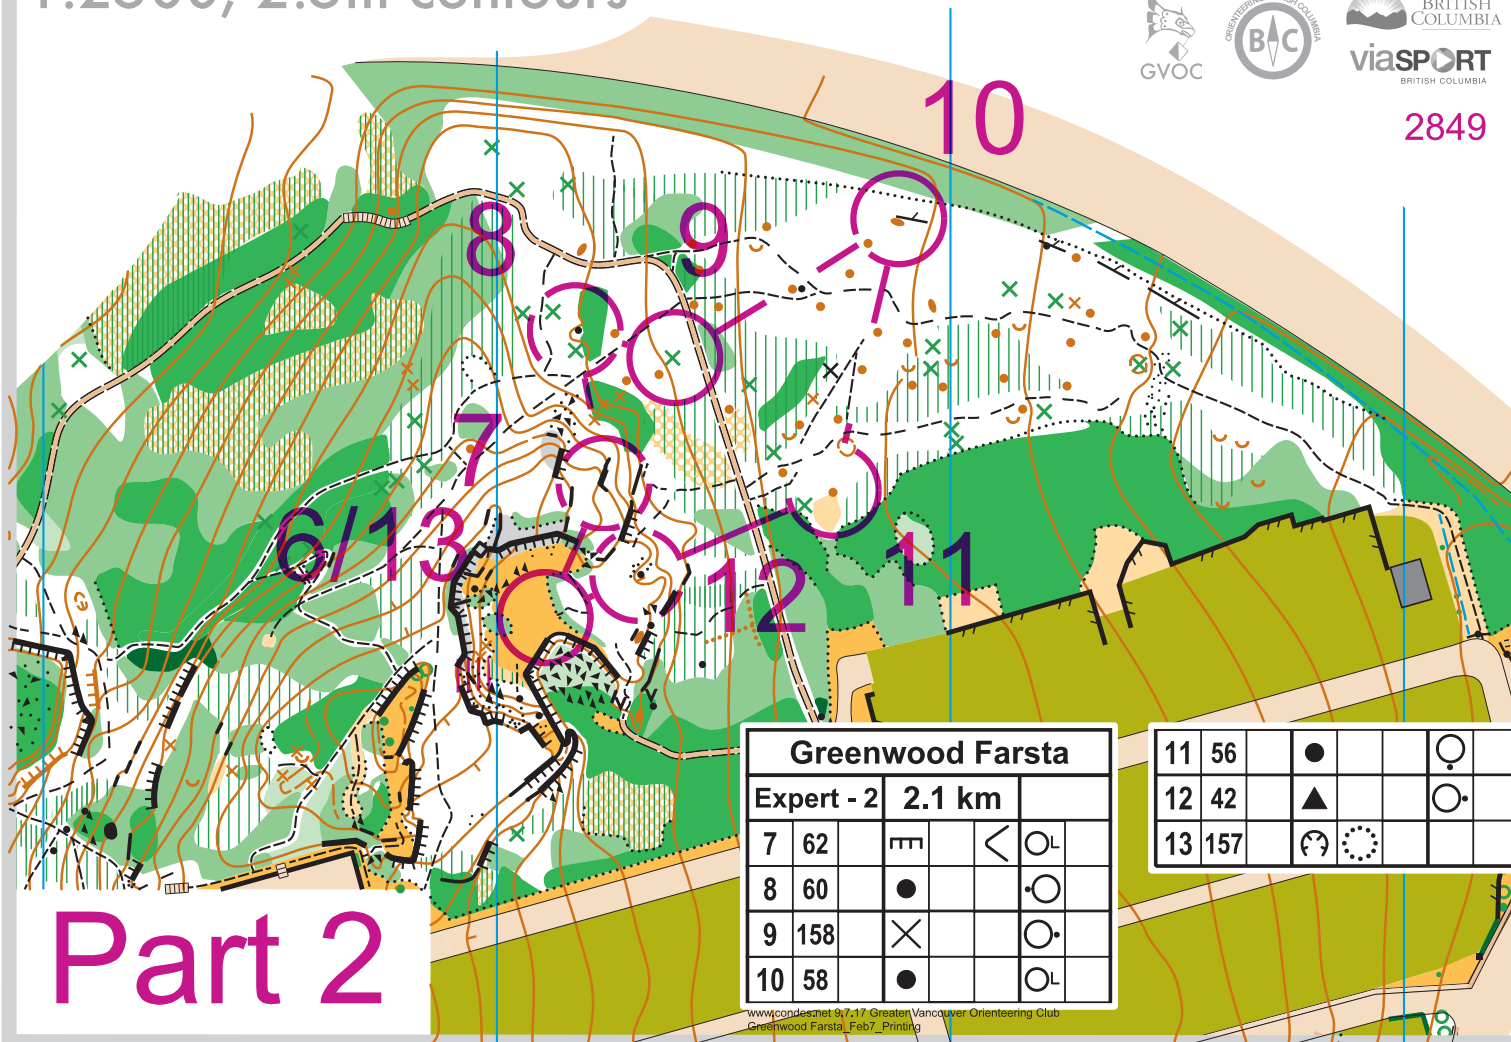

GREENWOOD PARK

1:2500, 2.5m contours

VANCOUVER
SPRINT CAMP XIV

Part 1

Greenwood Farsta				
Expert - 1	2.1 km			
▷		↗		⊥
1 53	←	▲		○
2 31		↘		↗
3 48		▯		↗
4 41		●		○
5 33		∇		○
6 157		☺	☼	

GREENWOOD PARK

1:2500, 2.5m contours

VANCOUVER
SPRINT CAMP XIV

2849

Greenwood Farsta

Expert - 2 2.1 km

7	62	▬▬▬	<	OL
8	60	●		○
9	158	×		○
10	58	●		OL

11	56	●		○
12	42	▲		○
13	157	⊖	⊙	

Part 2

GREENWOOD PARK

1:2500, 2.5m contours

VANCOUVER SPRINT CAMP XIV

2849

Greenwood Farsta

Expert - 3 2.1 km

14	54			OL
15	46	●		♂
16	158	×		○
17	39	∪	∩	○

18	49	○			
19	34	▨	▨	∩	
20	157	♂	⊙		

Part 3

GREENWOOD PARK

1:2500, 2.5m contours

VANCOUVER
SPRINT CAMP XIV

Greenwood Farsta					
Expert - 4		2.1 km			
21	36	←	▣		⊖
22	32		▣		⊖
23	155		⊗		⊖
		○ --- 70 m ---> ⊙			

www.orientalprint.com Vancouver Orienteering Club
Greenwood Farsta_Feb7_Printing