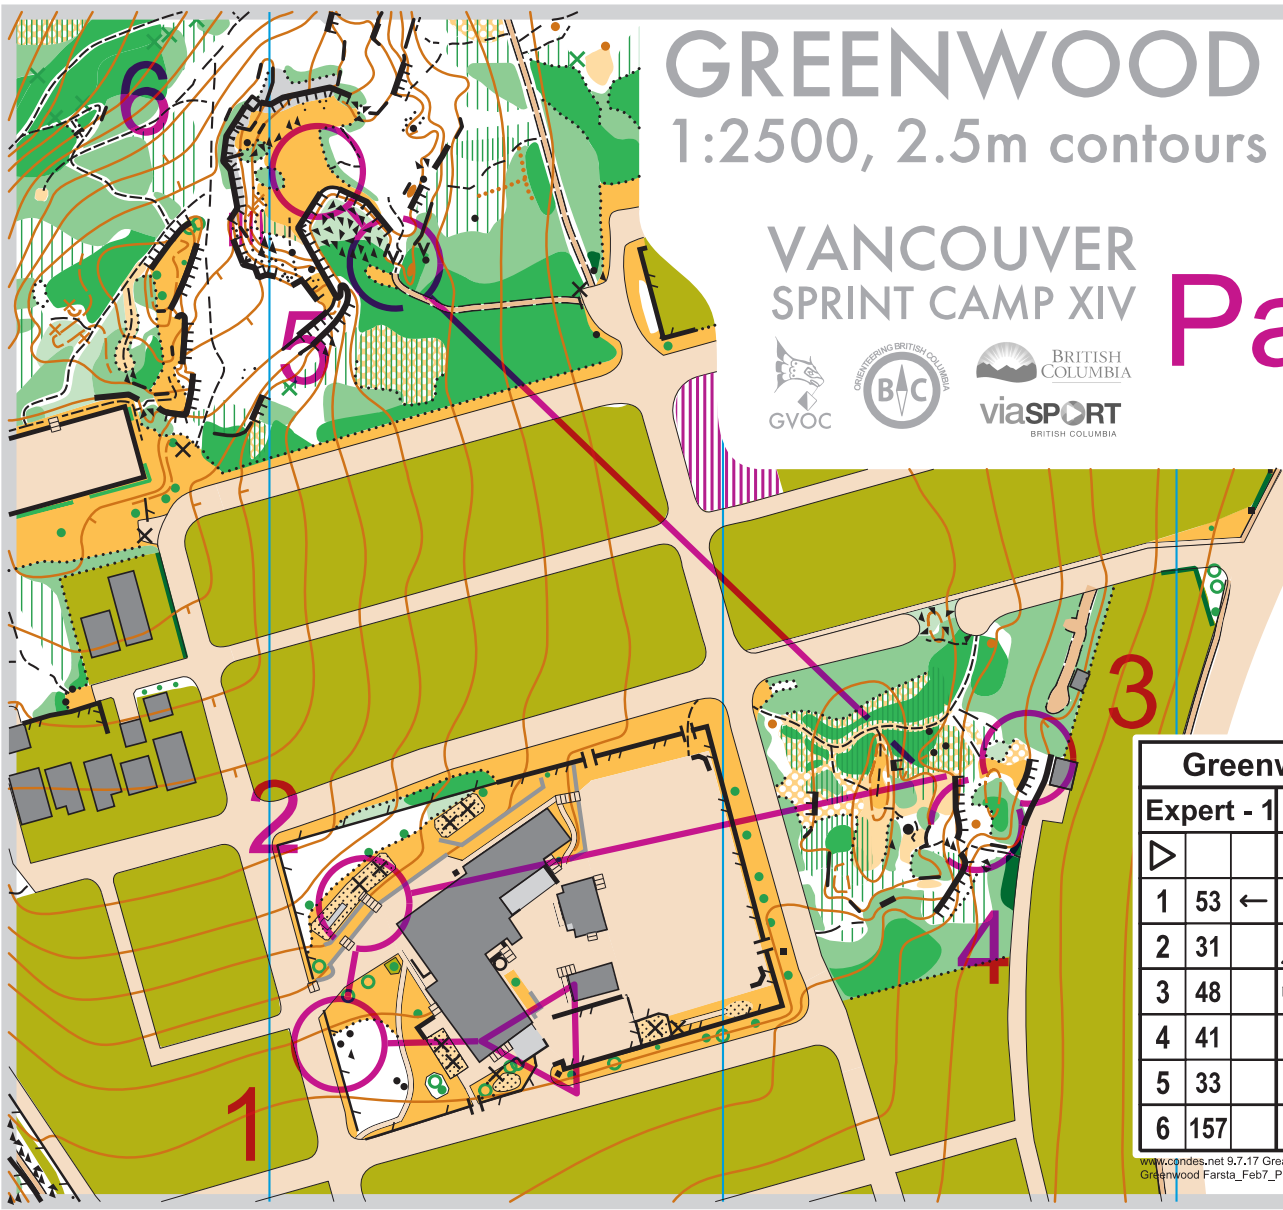

GREENWOOD PARK

1:2500, 2.5m contours

VANCOUVER
SPRINT CAMP XIV

Part 1

Greenwood Farsta				
Expert - 1	2.1 km			
▷		↗		⊥
1 53	←	▲		○
2 31		↘		↗
3 48		▯		↗
4 41		●		○
5 33		∇		○
6 157		☺	☼	

GREENWOOD PARK

1:2500, 2.5m contours

VANCOUVER
SPRINT CAMP XIV

2849

Greenwood Farsta

Expert - 2 2.1 km

7	62	▬▬▬	<	OL
8	60	●		○
9	158	×		○
10	58	●		OL

11	56	●		○
12	42	▲		○
13	157	⊖	⊙	

Part 2

GREENWOOD PARK

1:2500, 2.5m contours

VANCOUVER SPRINT CAMP XIV

2849

Greenwood Farsta

Expert - 3 2.1 km

14	54			OL
15	46	●		♂
16	158	×		○
17	39	∪	∩	○

18	49	○			
19	34	▨	▨	∩	
20	157	♂	⊙		

Part 3

GREENWOOD PARK

1:2500, 2.5m contours

VANCOUVER
SPRINT CAMP XIV

Greenwood Farsta					
Expert - 4		2.1 km			
21	36	←	▣		⊖
22	32		▣		⊖
23	155		⊗		⊖
		○ --- 70 m ---> ⊙			

www.orientalprint.com Vancouver Orienteering Club
Greenwood Farsta_Feb7_Printing