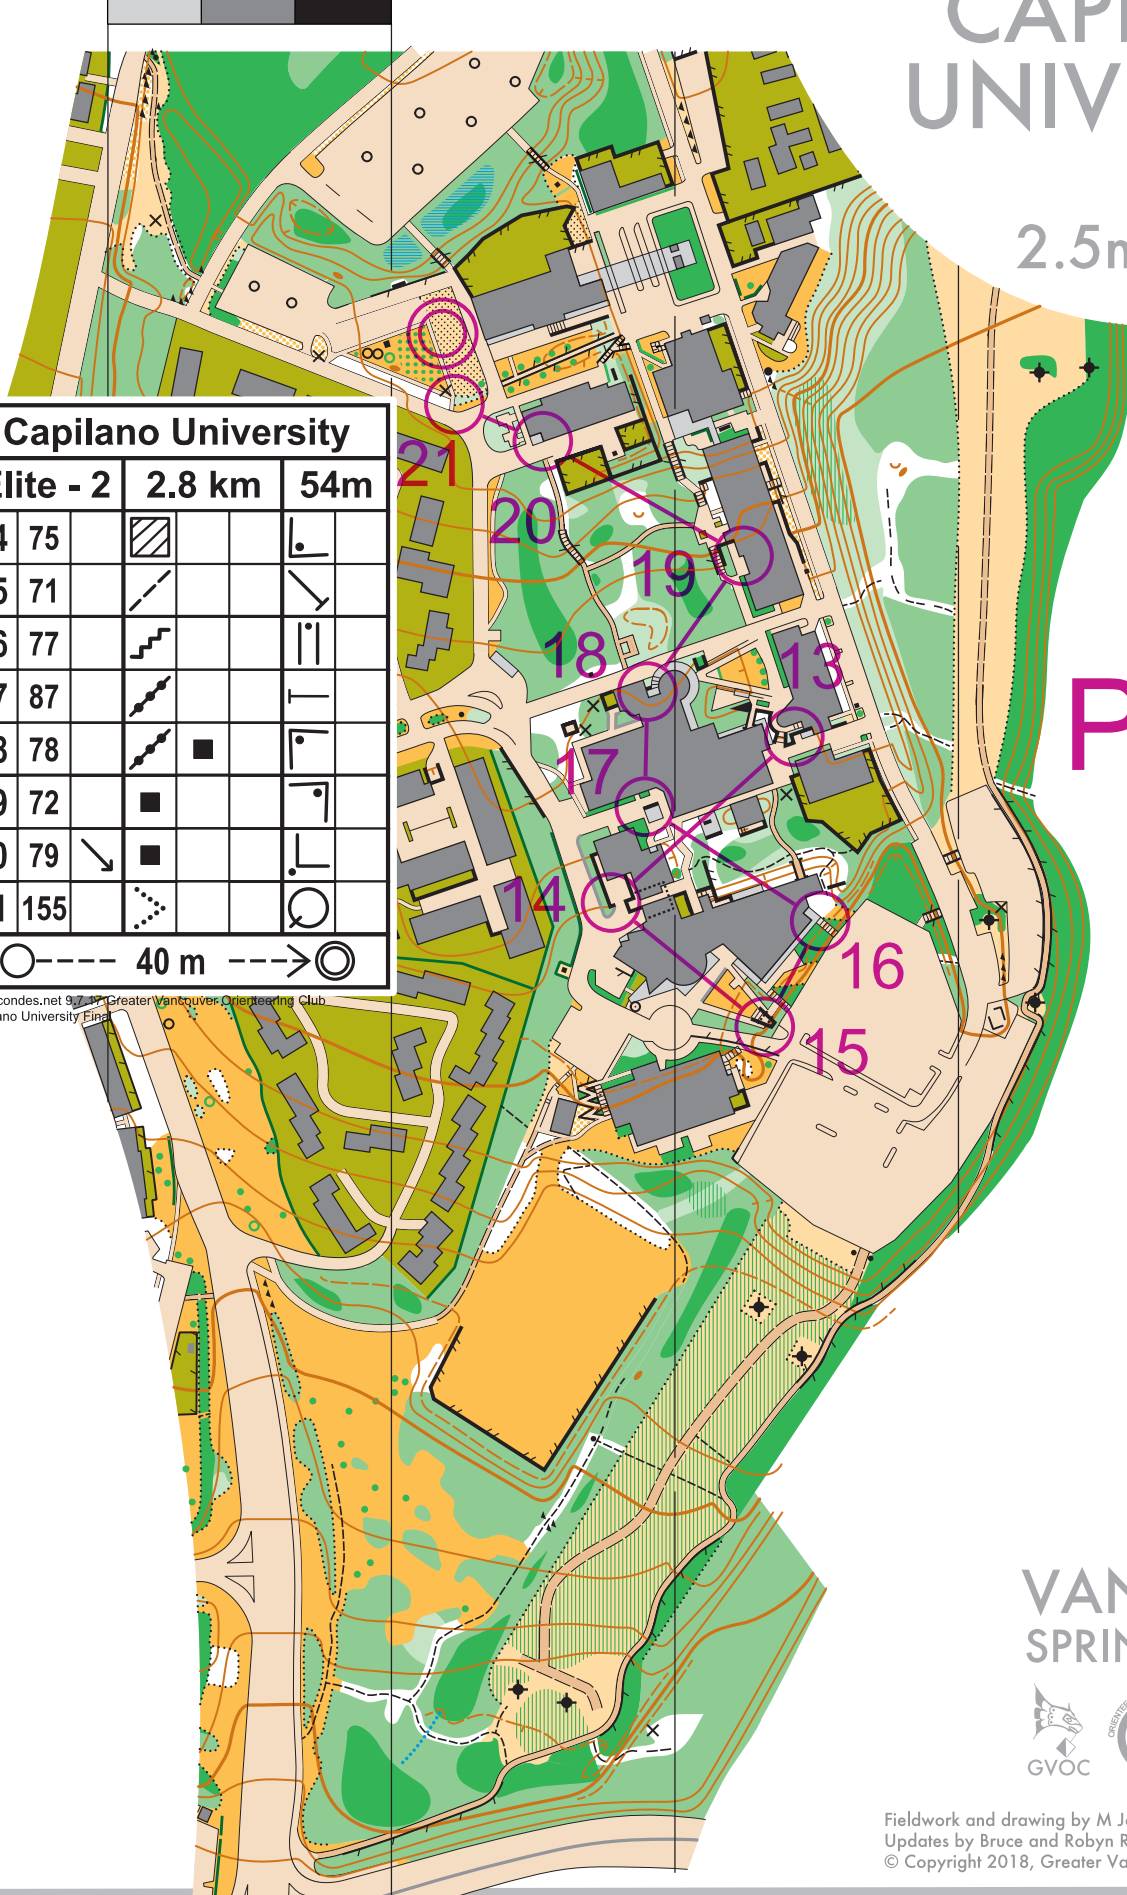

CAPILANO UNIVERSITY

1:4000
2.5m contours

Part 2

0m 50m 100m 150m

Capilano University				
Elite - 2	2.8 km	54m		
14 75				
15 71				
16 77				
17 87				
18 78				
19 72				
20 79				
21 155				

40 m

www.condes.net 9717 Greater Vancouver Orienteering Club
Capilano University Find

VANCOUVER SPRINT CAMP XIV

Fieldwork and drawing by M Johansson, 2008
Updates by Bruce and Robyn Rennie 2017; Ben Smith 2017, 2018
© Copyright 2018, Greater Vancouver Orienteering Club