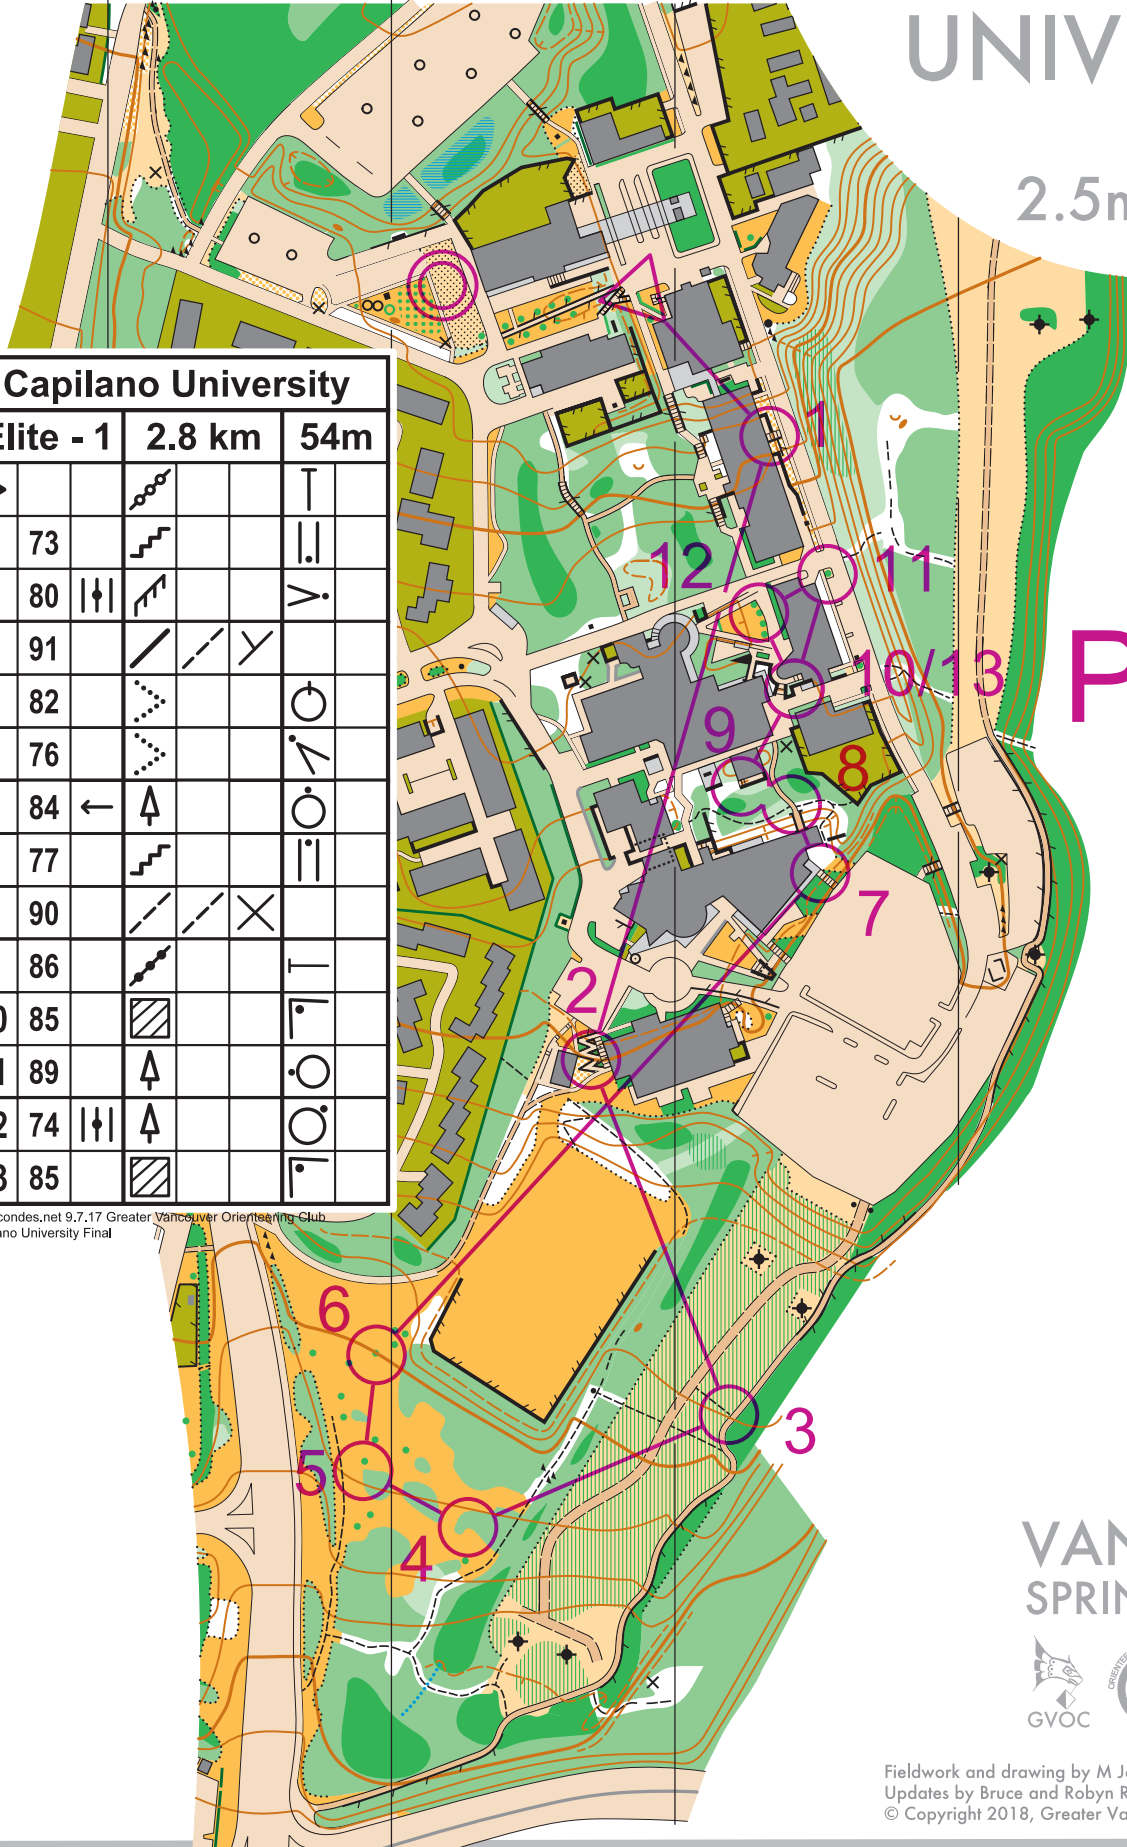

# CAPILANO UNIVERSITY

1:4000  
2.5m contours

0m 50m 100m 150m

## Part 1

Capilano University			
Elite - 1	2.8 km	54m	
▷		↗	⊥
1 73	↗		⊥
2 80	↗		∇
3 91	/ - / Y		
4 82	∇		⊙
5 76	∇		↗
6 84	← ↗		⊙
7 77	↗		⊥
8 90	/ - / X		
9 86	↗		⊥
10 85	▨		⊥
11 89	↗		⊙
12 74	↗		⊙
13 85	▨		⊥

www.condes.net 9.7.17 Greater Vancouver Orienteering Club  
Capilano University Final

# CAPILANO UNIVERSITY

1:4000  
2.5m contours