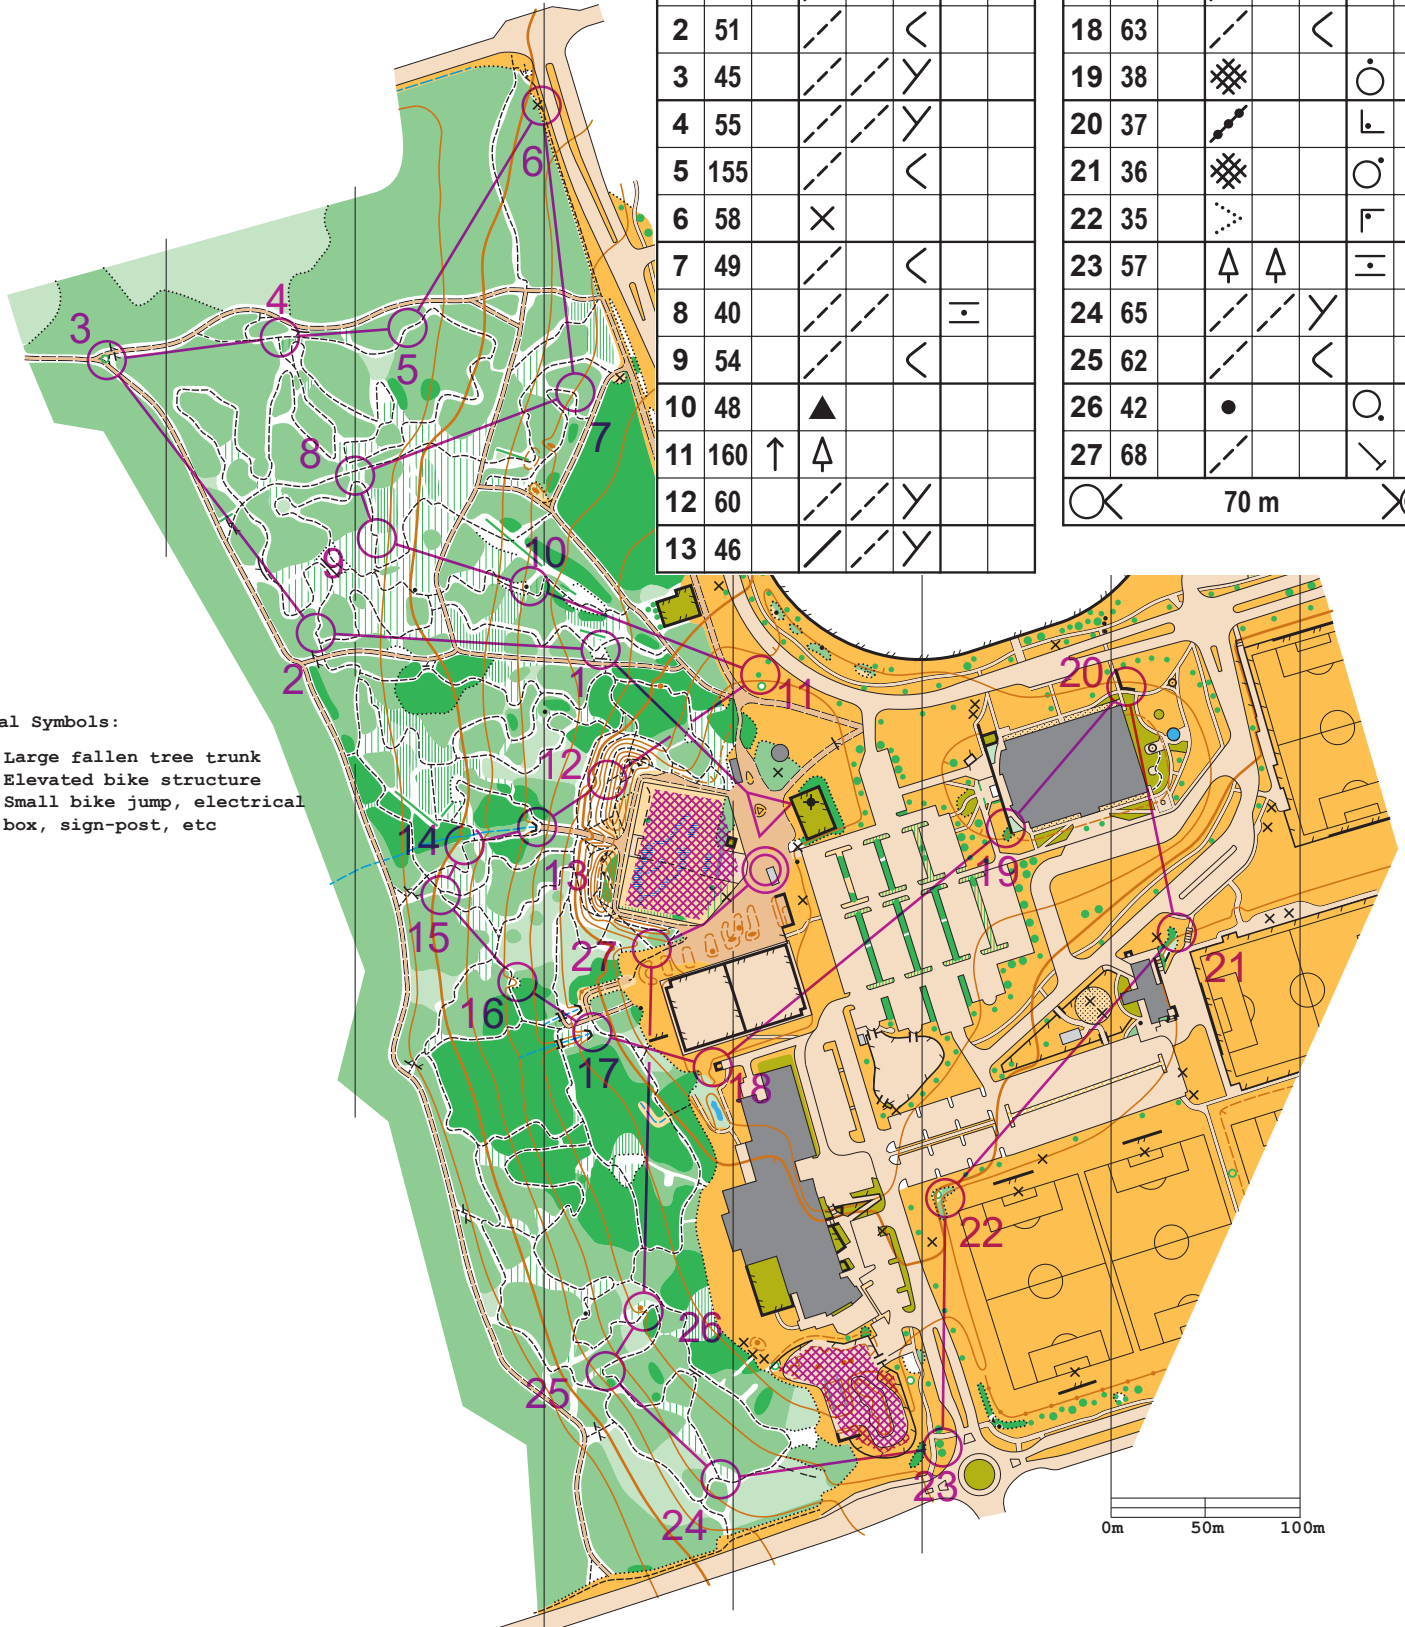

# South Surrey Bike Park

Scale 1:4000

2m contours

Conforms to International Standards for Sprint Orienteering

		January 2019 WJR	
		Easy	2.9 km
▷		○	
1	59	↗	<
2	51	↗	<
3	45	↗	Y
4	55	↗	Y
5	155	↗	<
6	58	X	
7	49	↗	<
8	40	↗	≡
9	54	↗	<
10	48	▲	
11	160	↑	△
12	60	↗	Y
13	46	↗	Y

14	151	↘	<	
15	158	↘	Y	
16	44	⊙		
17	61	↗		
18	63	↗	<	
19	38	⊗		○
20	37	↗		⊥
21	36	⊗		○
22	35	⋯		⊥
23	57	△	△	≡
24	65	↗	Y	
25	62	↗	<	
26	42	●		○
27	68	↘		↘

Local Symbols:

- Large fallen tree trunk
- ⌒ Elevated bike structure
- x Small bike jump, electrical box, sign-post, etc