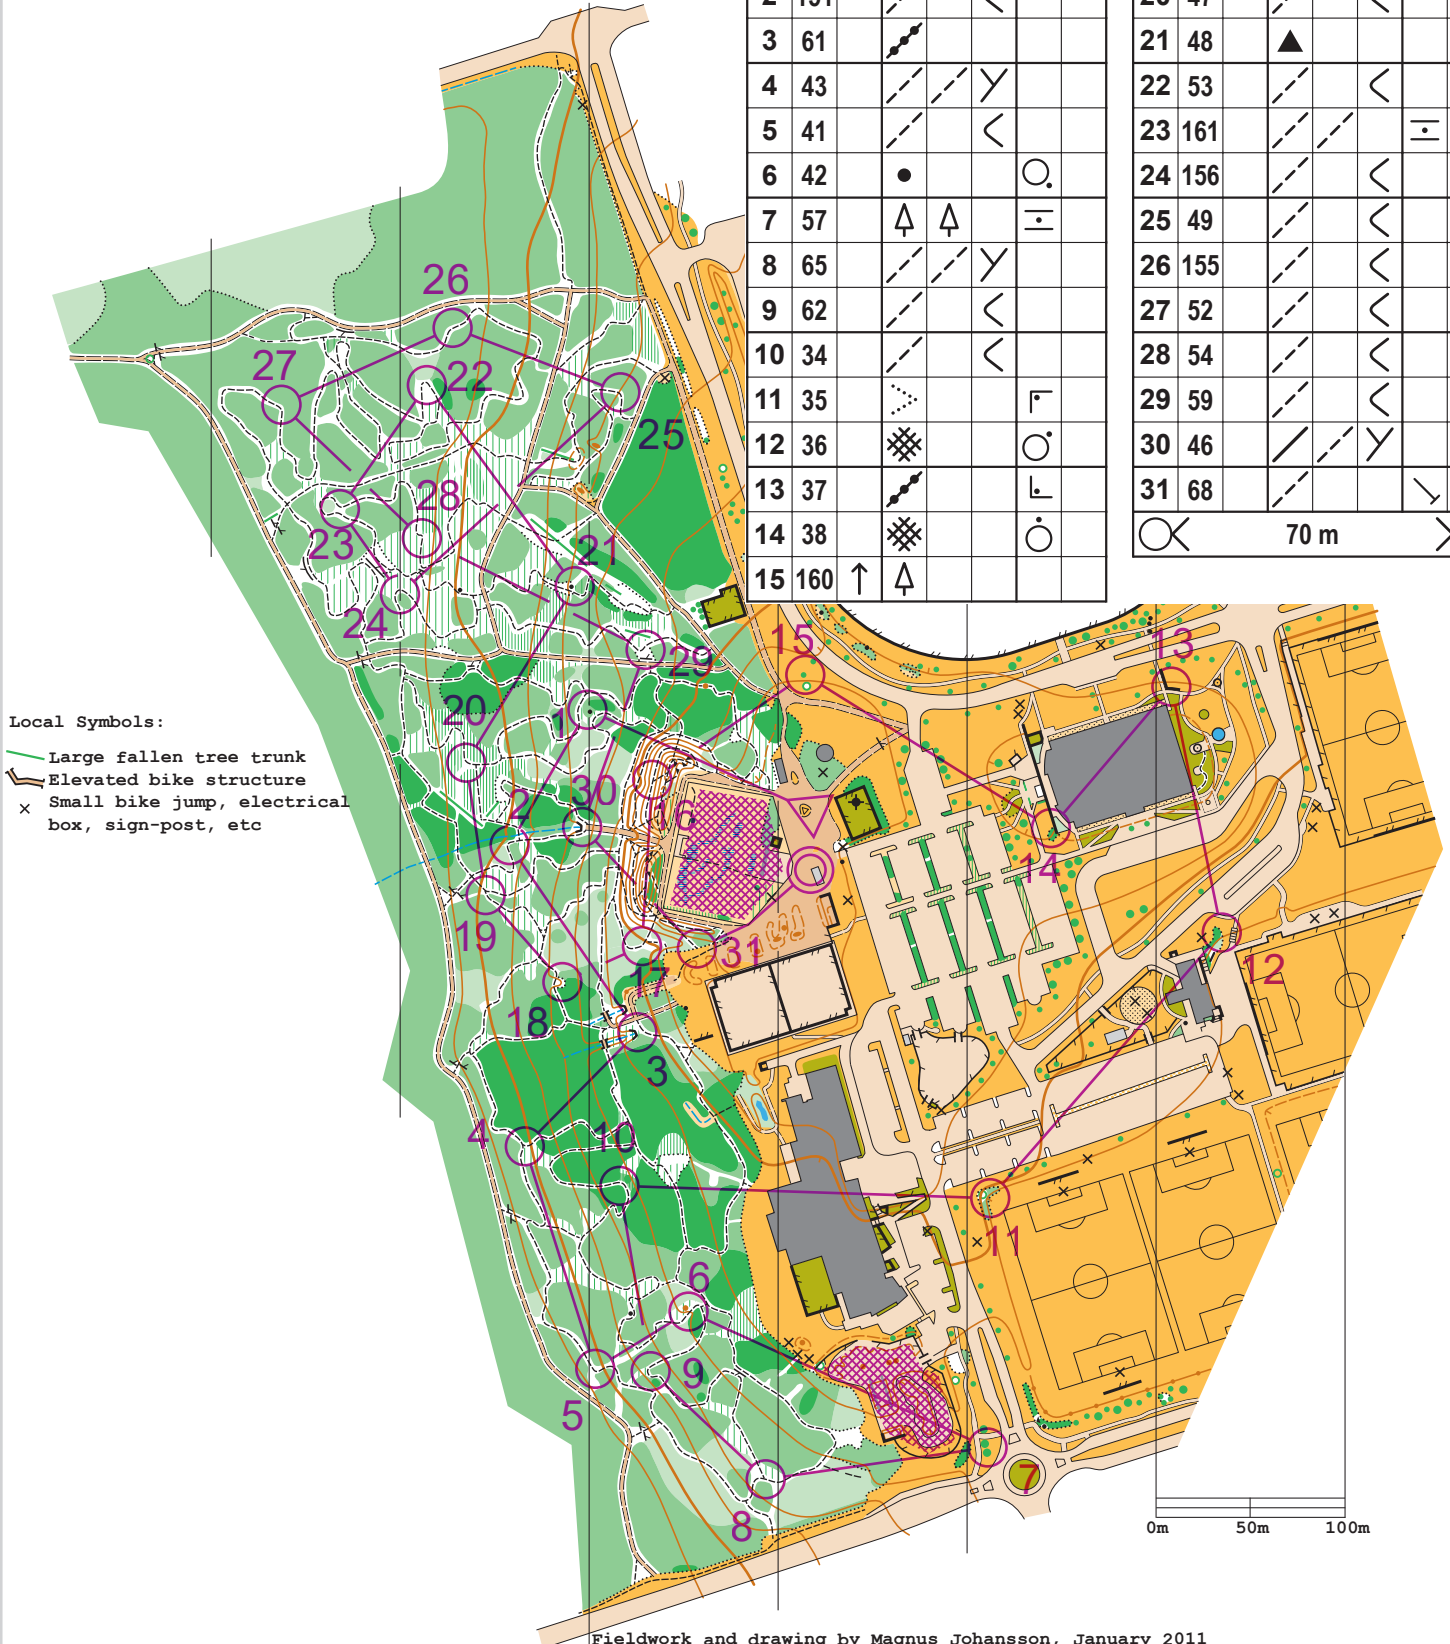

South Surrey Bike Park

Scale 1:4000

2m contours

Conforms to International Standards for Sprint Orienteering Maps

		January 2019 WJR	
		Expert	3.4 km
▷		○	
1	150	▲	
2	151	⋄	<
3	61	⚡	
4	43	⋄	Y
5	41	⋄	<
6	42	●	○
7	57	↑	⊥
8	65	⋄	Y
9	62	⋄	<
10	34	⋄	<
11	35	⋄	⊥
12	36	⊗	○
13	37	⚡	⊥
14	38	⊗	○
15	160	↑	↑

16	60	⋄	Y
17	39	⋄	<
18	44	⊙	
19	158	⋄	Y
20	47	⋄	<
21	48	▲	
22	53	⋄	<
23	161	⋄	⊥
24	156	⋄	<
25	49	⋄	<
26	155	⋄	<
27	52	⋄	<
28	54	⋄	<
29	59	⋄	<
30	46	⋄	Y
31	68	⋄	⋄

Local Symbols:

- Large fallen tree trunk
- ⋄ Elevated bike structure
- x Small bike jump, electrical box, sign-post, etc