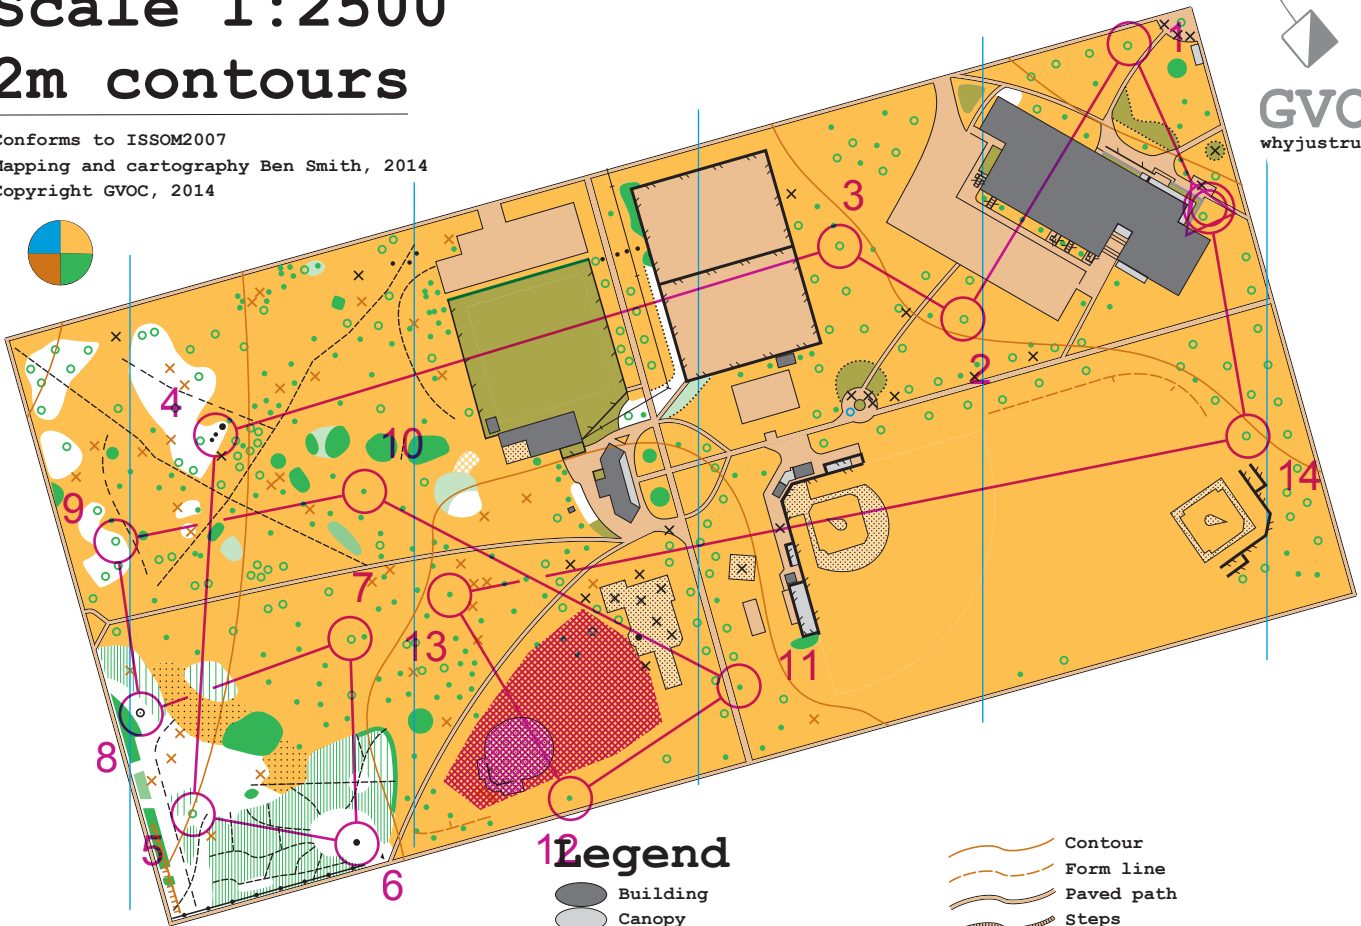

## Scale 1:2500

## 2m contours

Conforms to ISSOM2007

Mapping and cartography Ben Smith, 2014

Copyright GVOC, 2014

**GVOC**  
whyjustrun.ca

### Legend

- Building
- Canopy
- Open land
- Soil
- Sandy ground
- Scattered trees
- Forest: runnable
- Forest: slow
- Forest: fight
- Undergrowth: slow
- Undergrowth: fight
- Paved area
- Distinct vegetation boundary
- Out-of-bounds
- Out-of-bounds

- Contour
- Form line
- Paved path
- Steps
- Small path
- Indistinct path
- Impassable wall
- Passable wall
- Stone wall
- Impassable fence
- Passable fence
- Knoll
- Boulder: small, large, cluster
- Pile of stones
- Water fountain
- Other manmade object
- Distinct tree, tree