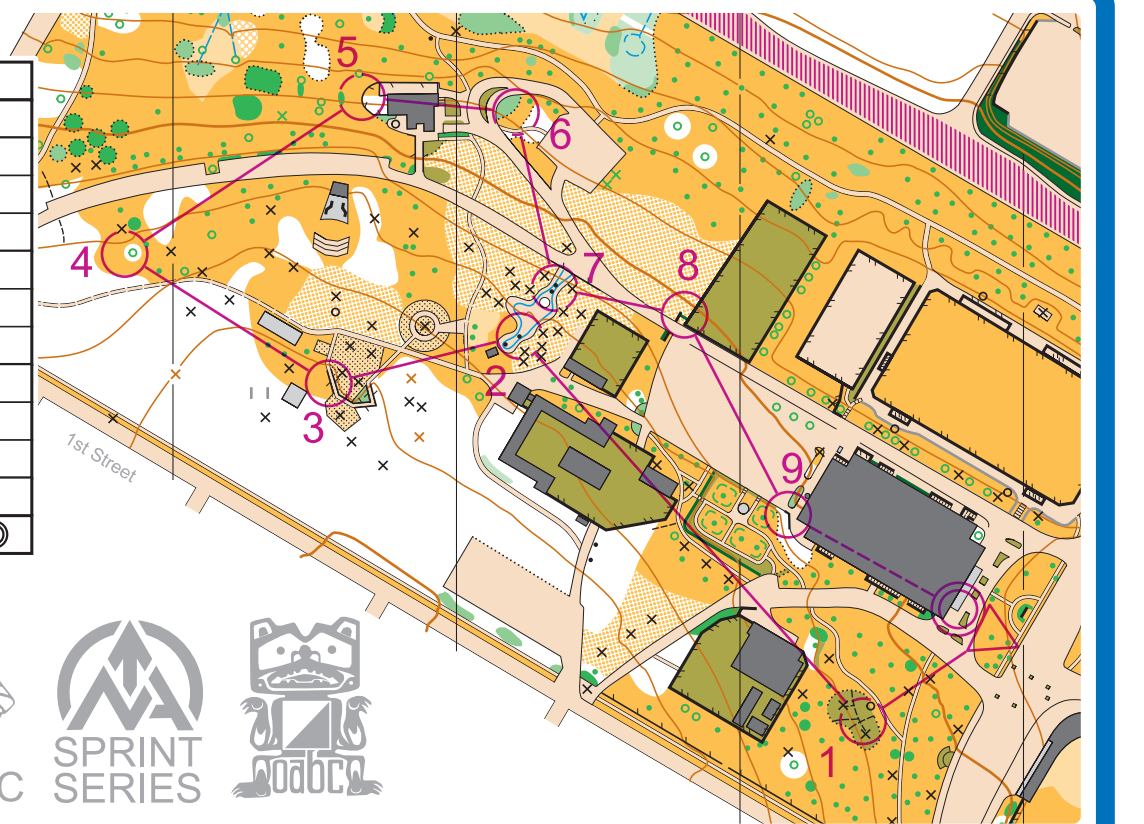

WET Nov 7, 2018

Medium 3 1.2 km

▷		↑		
1	55	↓	↗	⊗
2	40	↗	▲	○
3	41	←	↗	○
4	42	↑		○
5	43	↗		○
6	44	⊗		○
7	45	▲	▲	○
8	46	↗		○
9	36	↗		○

○--- 100 m --->○