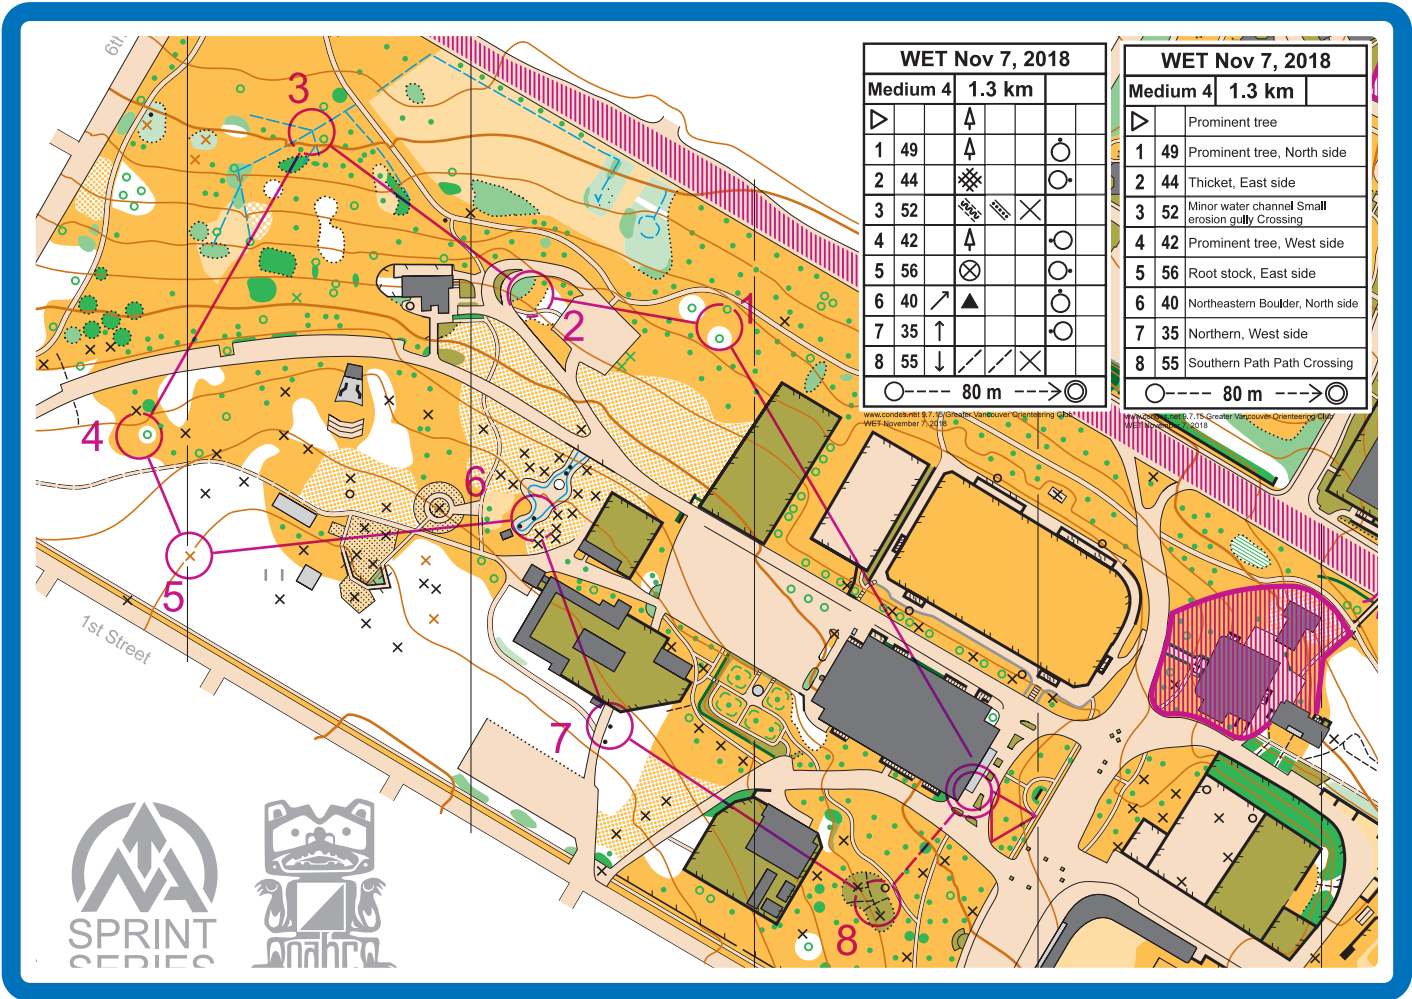

○--- 70 m --->○

www.condes.net 9.7.15 Greater Vancouver Orienteering Club
WET November 7, 2018

WET Nov 7, 2018

Medium 3 1.2 km

▷		↑		
1	55	↓	↗	⊗
2	40	↗	▲	○
3	41	←	↗	○
4	42	↑		○
5	43	↗		○
6	44	⊗		○
7	45	▲	▲	○
8	46	↗		○
9	36	↗		○

○--- 100 m --->○

www.condes.net 9.7.15 Greater Vancouver Orienteering Club
WET November 7, 2018

WET Nov 7, 2018
Short 1 0.6 km

▷		↑		
1	31	↗		↘
2	32	↘		↙
3	33	↗		↘

○----- 70 m ----->◎

WET Nov 7, 2018
Short 1 0.6 km

▷		Prominent tree
1	31	Wall, East corner
2	32	Linear thicket, Southeast End
3	33	Wall, South corner (inside)

○----- 70 m ----->◎

www.condes.net 9.7.15 Greater Vancouver Orienteering Club
WET November 7, 2018

WET Nov 7, 2018
Short 2 0.6 km

▷		↑		○
1	34	↑		○
2	35	↑		○
3	36	↗		↓
4	37	⊕		↓

○----- 80 m ----->◎

WET Nov 7, 2018
Short 2 0.6 km

▷		Prominent tree
1	34	Prominent tree, South side
2	35	Northern, West side
3	36	Wall, Foot
4	37	Out of Bounds area, South tip