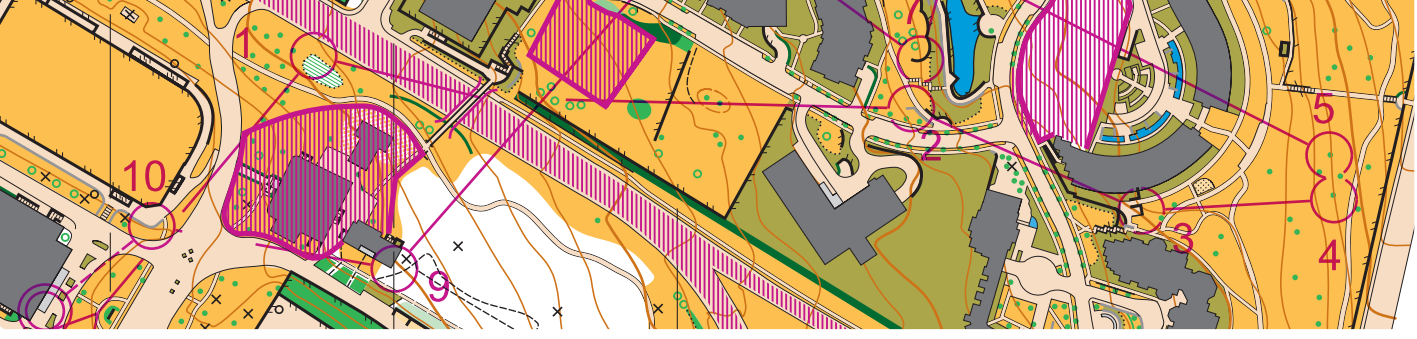

WET Nov 7, 2018

Long 6 1.6 km

▷		↑		
1	38	⊗		○
2	74	↗		○
3	77	→	↗	○
4	78	↑		○
5	75	↑		○
6	72	↗	↘	○
7	73	↗		○
8	71	→	↘	○
9	64	■		○
10	33	↗	↘	○

WET Nov 7, 2018

Long 6 1.6 km

▷		
1	38	Prominent tree
2	74	Thicket, North side
3	77	Wall, North side
4	78	Eastern Wall, Foot
5	75	Prominent tree, East side
6	72	Prominent tree, North side
7	73	Fence, South corner (inside)
8	71	Fence, North side
9	64	Eastern Path Bend
10	33	Building, Southeast corner
		Wall, South corner (inside)

○--- 70 m --->○