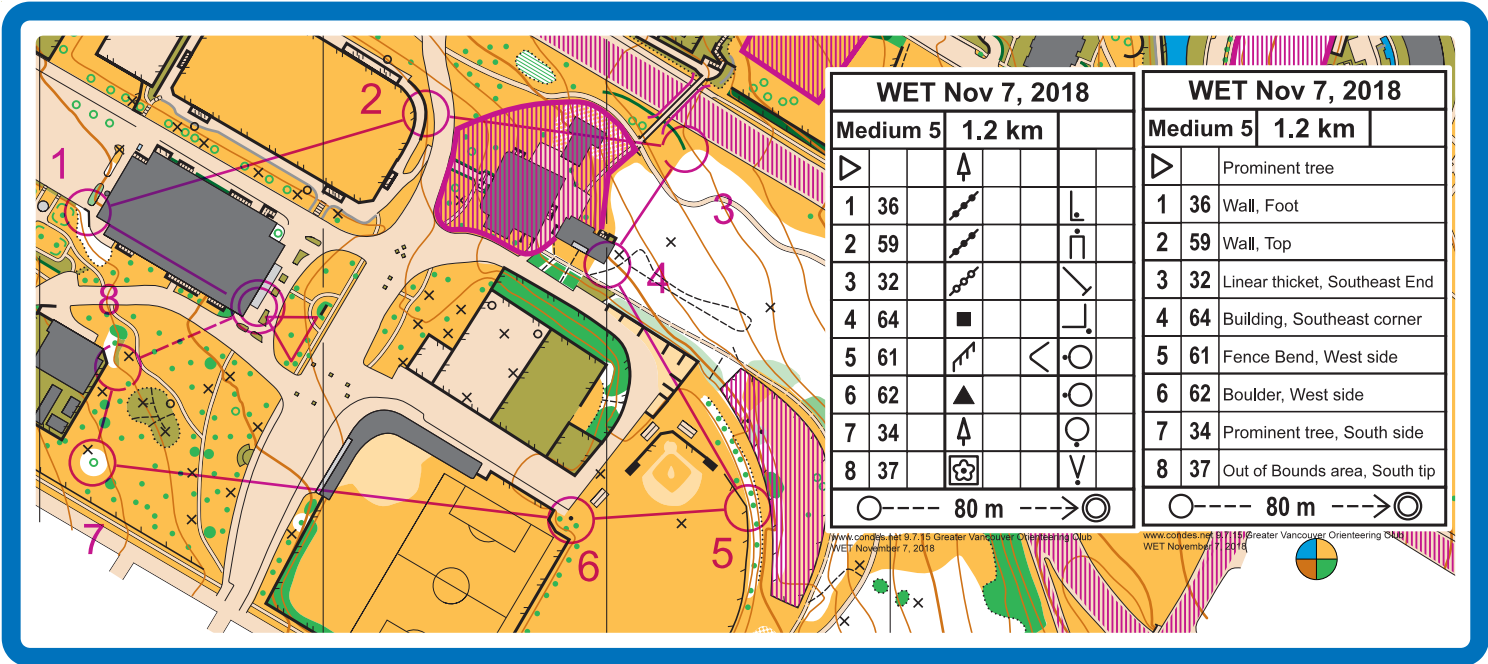

○--- 70 m --->○

www.condes.net 9.7.15 Greater Vancouver Orienteering Club
WET November 7, 2018

WET Nov 7, 2018

Medium 3 1.2 km

▷		↑		
1	55	↓	↗	⊗
2	40	↗	▲	○
3	41	←	↗	○
4	42	↑		○
5	43	↗		○
6	44	⊗		○
7	45	▲	▲	○
8	46	↗		○
9	36	↗		○

○--- 100 m --->○

www.condes.net 9.7.15 Greater Vancouver Orienteering Club
WET November 7, 2018

WET Nov 7, 2018
Short 1 0.6 km

▷		↑		
1	31	↗		↘
2	32	↘		↙
3	33	↗		↘

○----- 70 m ----->◎

WET Nov 7, 2018
Short 1 0.6 km

▷		Prominent tree
1	31	Wall, East corner
2	32	Linear thicket, Southeast End
3	33	Wall, South corner (inside)

○----- 70 m ----->◎

www.condes.net 9.7.15 Greater Vancouver Orienteering Club
WET November 7, 2018

WET Nov 7, 2018
Short 2 0.6 km

▷		↑		○
1	34	↑		○
2	35	↑		○
3	36	↗		↓
4	37	⊕		↓

○----- 80 m ----->◎

WET Nov 7, 2018
Short 2 0.6 km

▷		Prominent tree
1	34	Prominent tree, South side
2	35	Northern, West side
3	36	Wall, Foot
4	37	Out of Bounds area, South tip