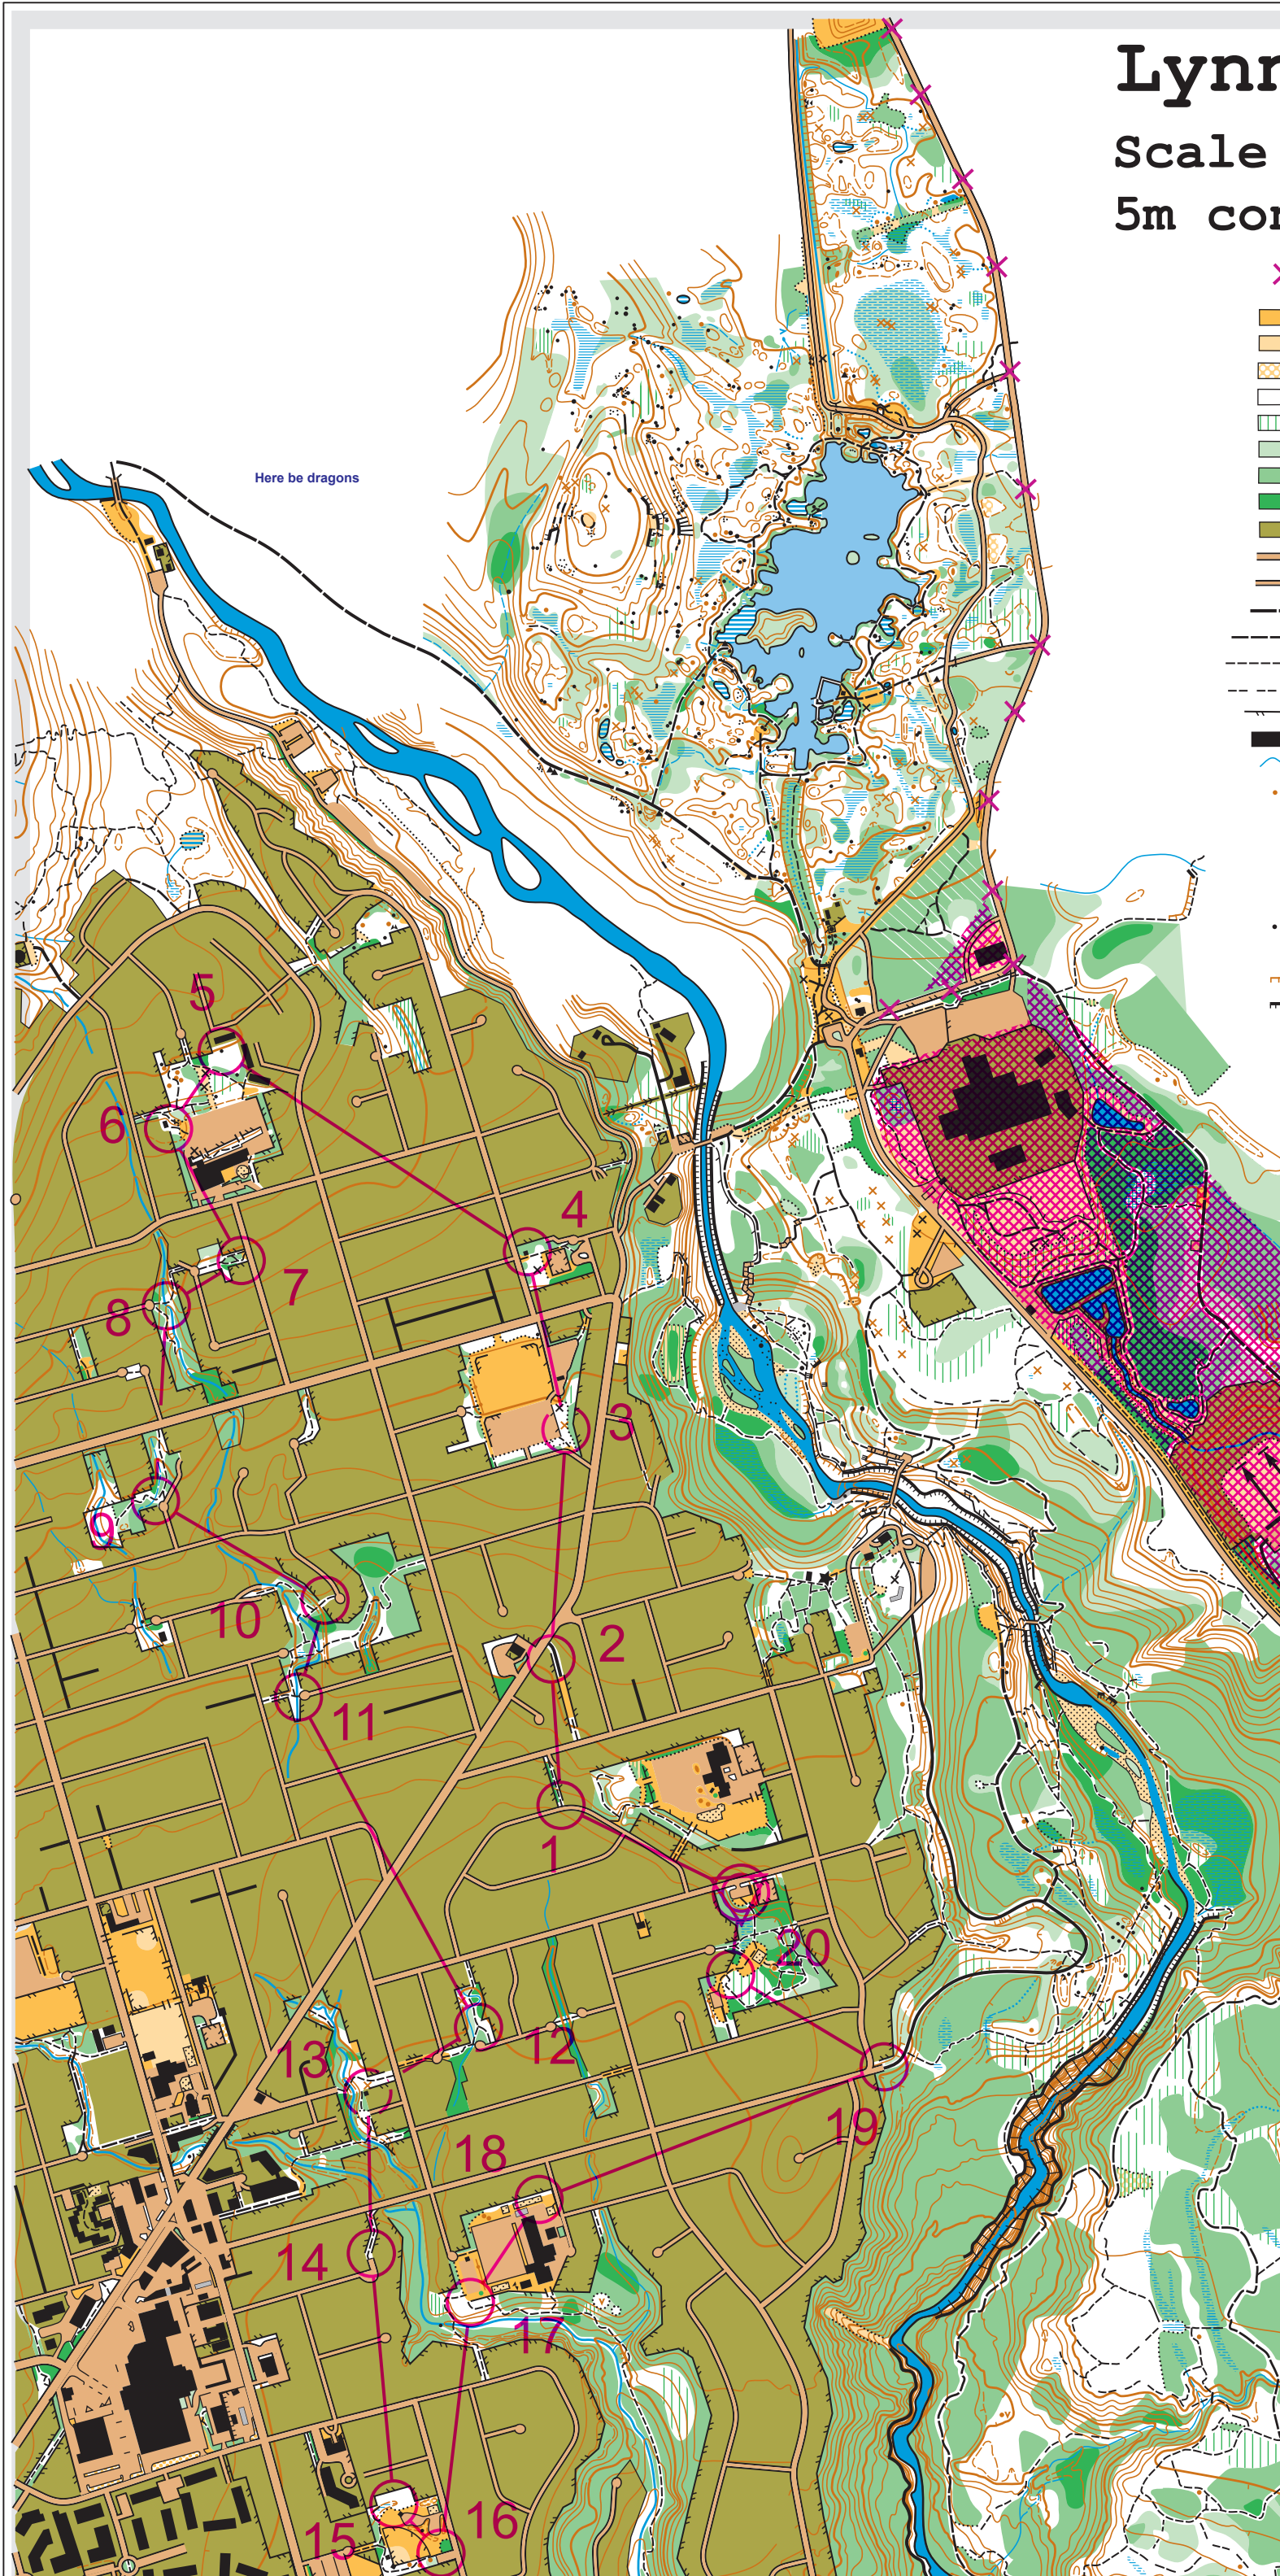

# Lynn Valley

Scale 1:10000

5m contours

- X Forbidden to run on or cross this road
- Open Land
- Rough Open Land
- Rough Open Land with Trees
- Open Forest
- Open Forest with Deadfall
- Thicker Vegetation
- Thickest Vegetation
- Out of Bounds
- Major Road
- Road
- Major Trail
- Small Trail
- Tiny Trail
- Indistinct Trail
- Fence
- Building
- Water
- Knoll
- v Pit
- ∩ Depression
- x Tree Roots
- x Fallen Tree
- Boulder
- ▲ Special Object
- x Earth Bank
- Cliff

Lynn Valley Adventure Run 2018

Not So Long		6.4 km		
▷				
1	68	↘		⊥
2	37	↗		⊥
3	160	⊗		○
4	159	■		⊥
5	43	▲		○
6	42	■		⊥
7	66	↘	<	
8	41	↘		⊥
9	40	↘	∩	∩
10	67	↘		⊥
11	38	↘	∩	⊗
12	173	↘	∩	∩
13	172	■		○
14	171	↗		⊥
15	170	∩		∩
16	169	⊗		○
17	168	↗		⊥
18	167	⊗		
19	166	↘	⊗	○
20	174	↘	⊗	

○ 130 m ○