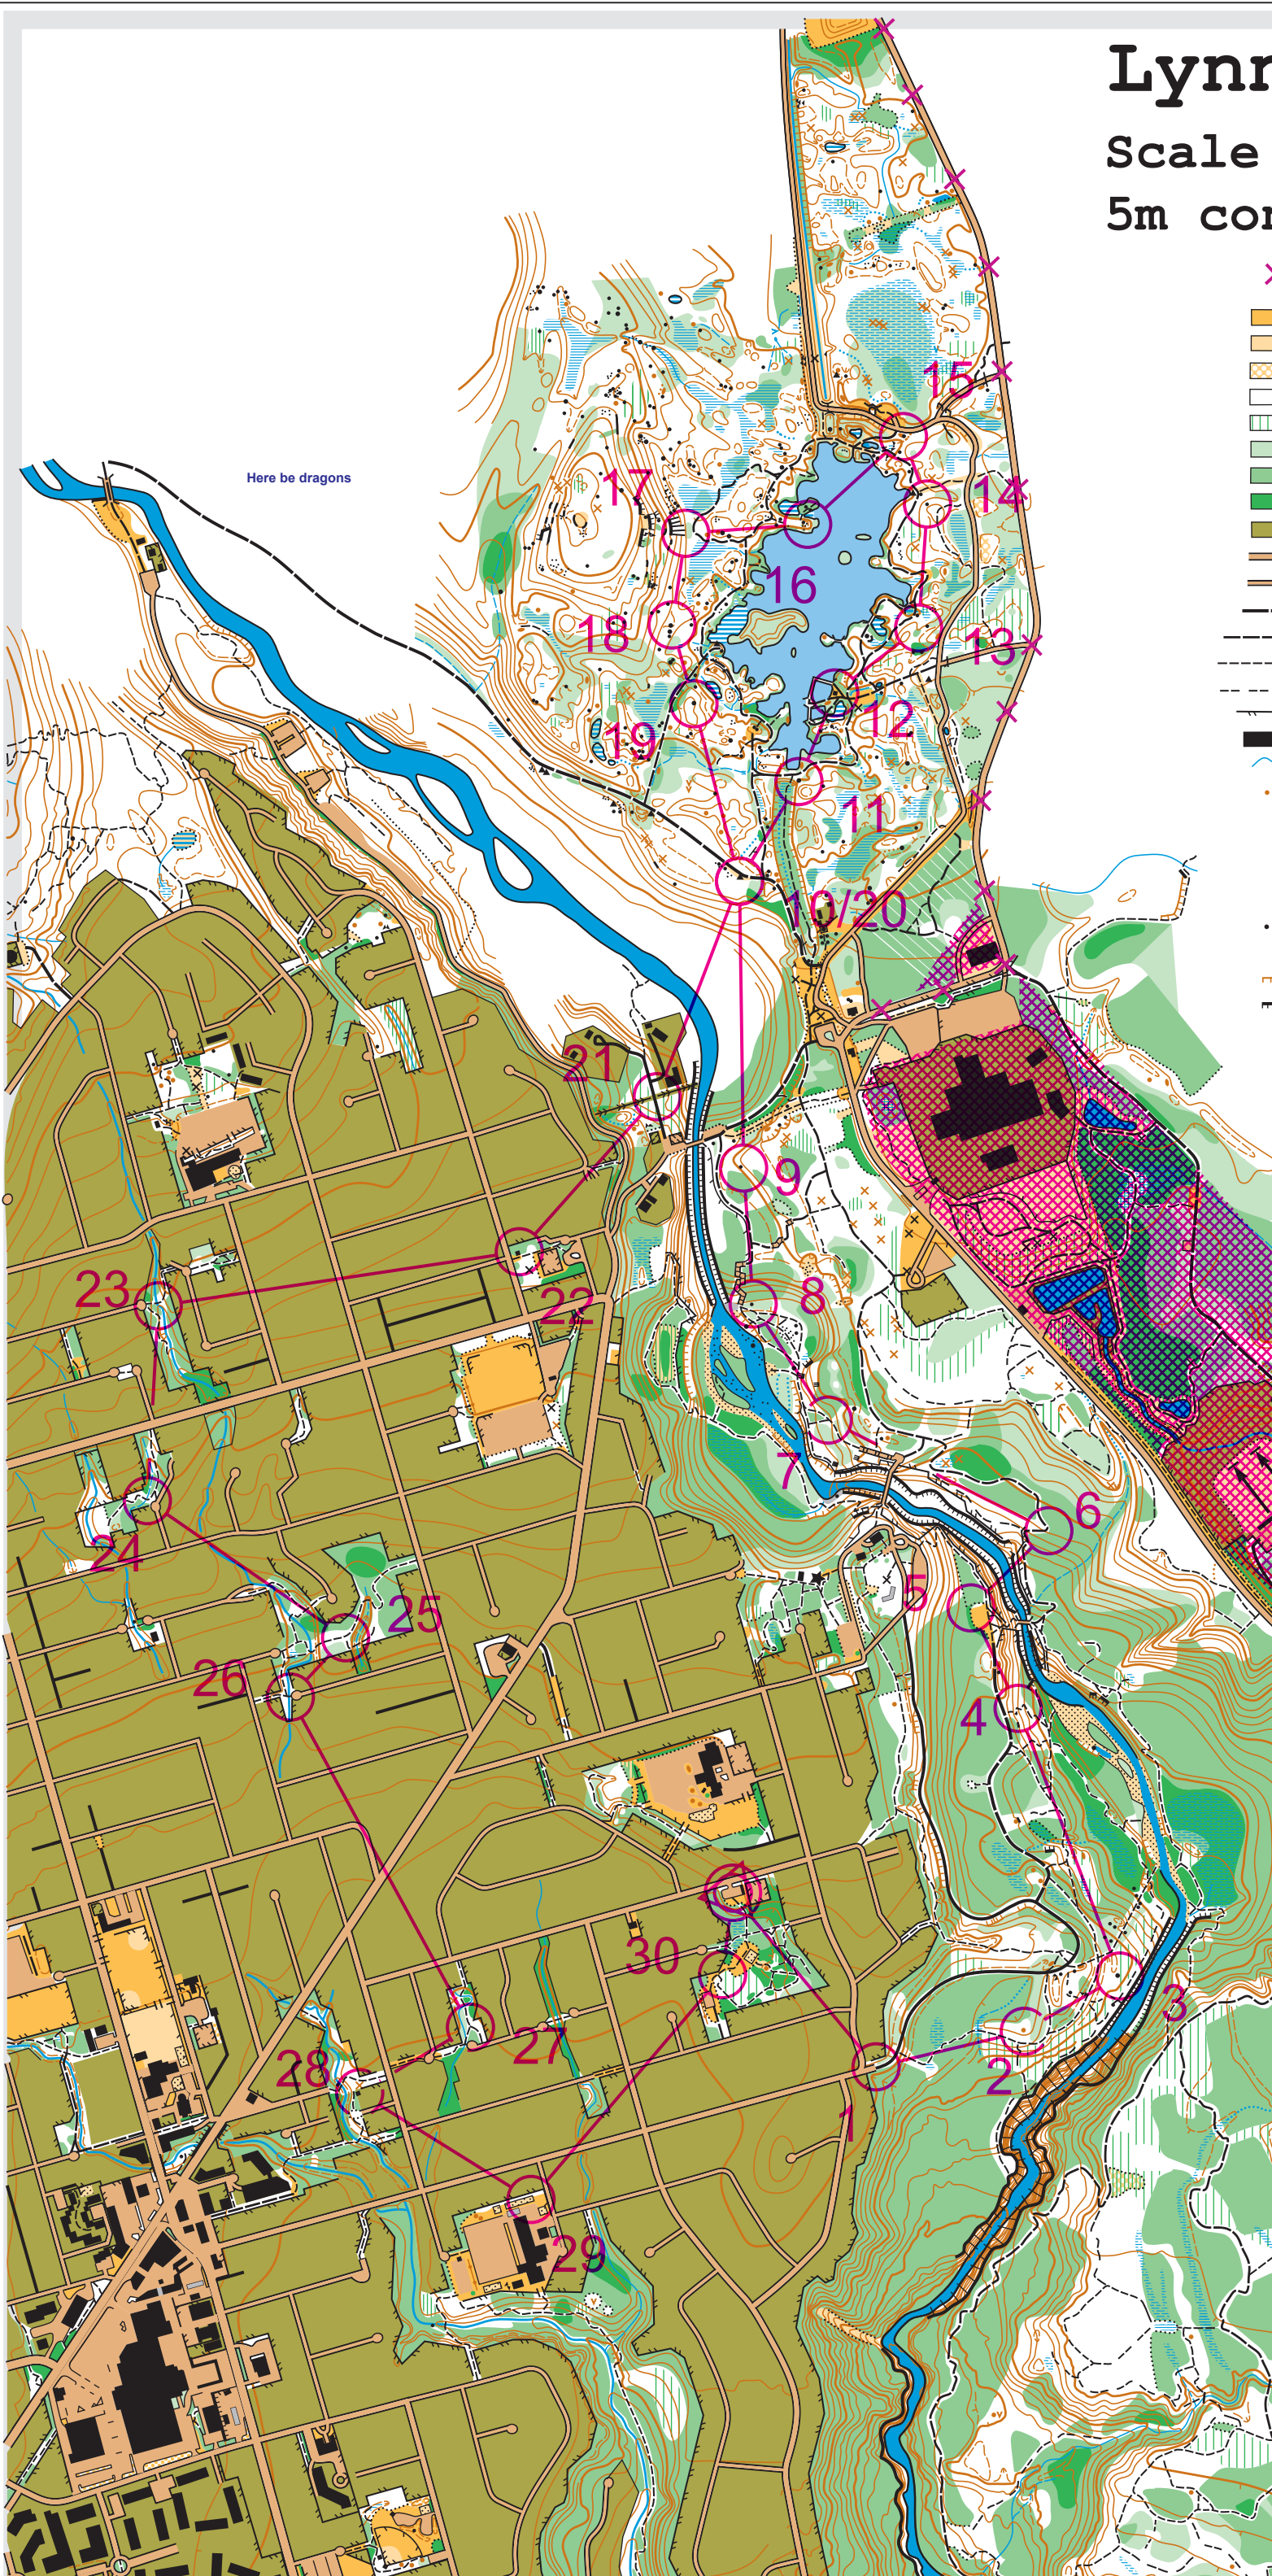

Lynn Valley

Scale 1:10000

5m contours

Here be dragons

- ✕ Forbidden to run on or cross this road
- Open Land
- Rough Open Land
- Rough Open Land with Trees
- Open Forest
- Open Forest with Deadfall
- Thick Vegetation
- Thicker Vegetation
- Thickest Vegetation
- Out of Bounds
- Major Road
- Road
- Major Trail
- Small Trail
- Tiny Trail
- Indistinct Trail
- Fence
- Building
- Water
- Knoll
- Pit
- Depression
- Tree Roots
- Fallen Tree
- Boulder
- Special Object
- Earth Bank
- Cliff

Lynn Valley Adventure Run 2018

	Very Long	8.7 km			
1	166	/	/	✕	○
2	165	•			◡
3	164	▲			○
4	163	/	<		
5	162	⊙			○
6	65	/	<		
7	155	/	Y		
8	156	▲			○
9	157	▲			○
10	60	▲▲			
11	59	▲			○
12	58	■			○
13	57	∩			
14	56	▲			○
15	55	▲			○
16	54	•			◡
17	53	▯			○
18	52	↑	▲		○
19	51	▲			○
20	60	▲▲			
21	158	/	↗	✕	○
22	159	■			┌
23	41	/			┌
24	40	/	∩	Y	
25	39	/	∩	Y	
26	38	/	∩	✕	
27	173	/	∩	Y	
28	172	■			○
29	167	✕			
30	174	/	∩	✕	

130 m