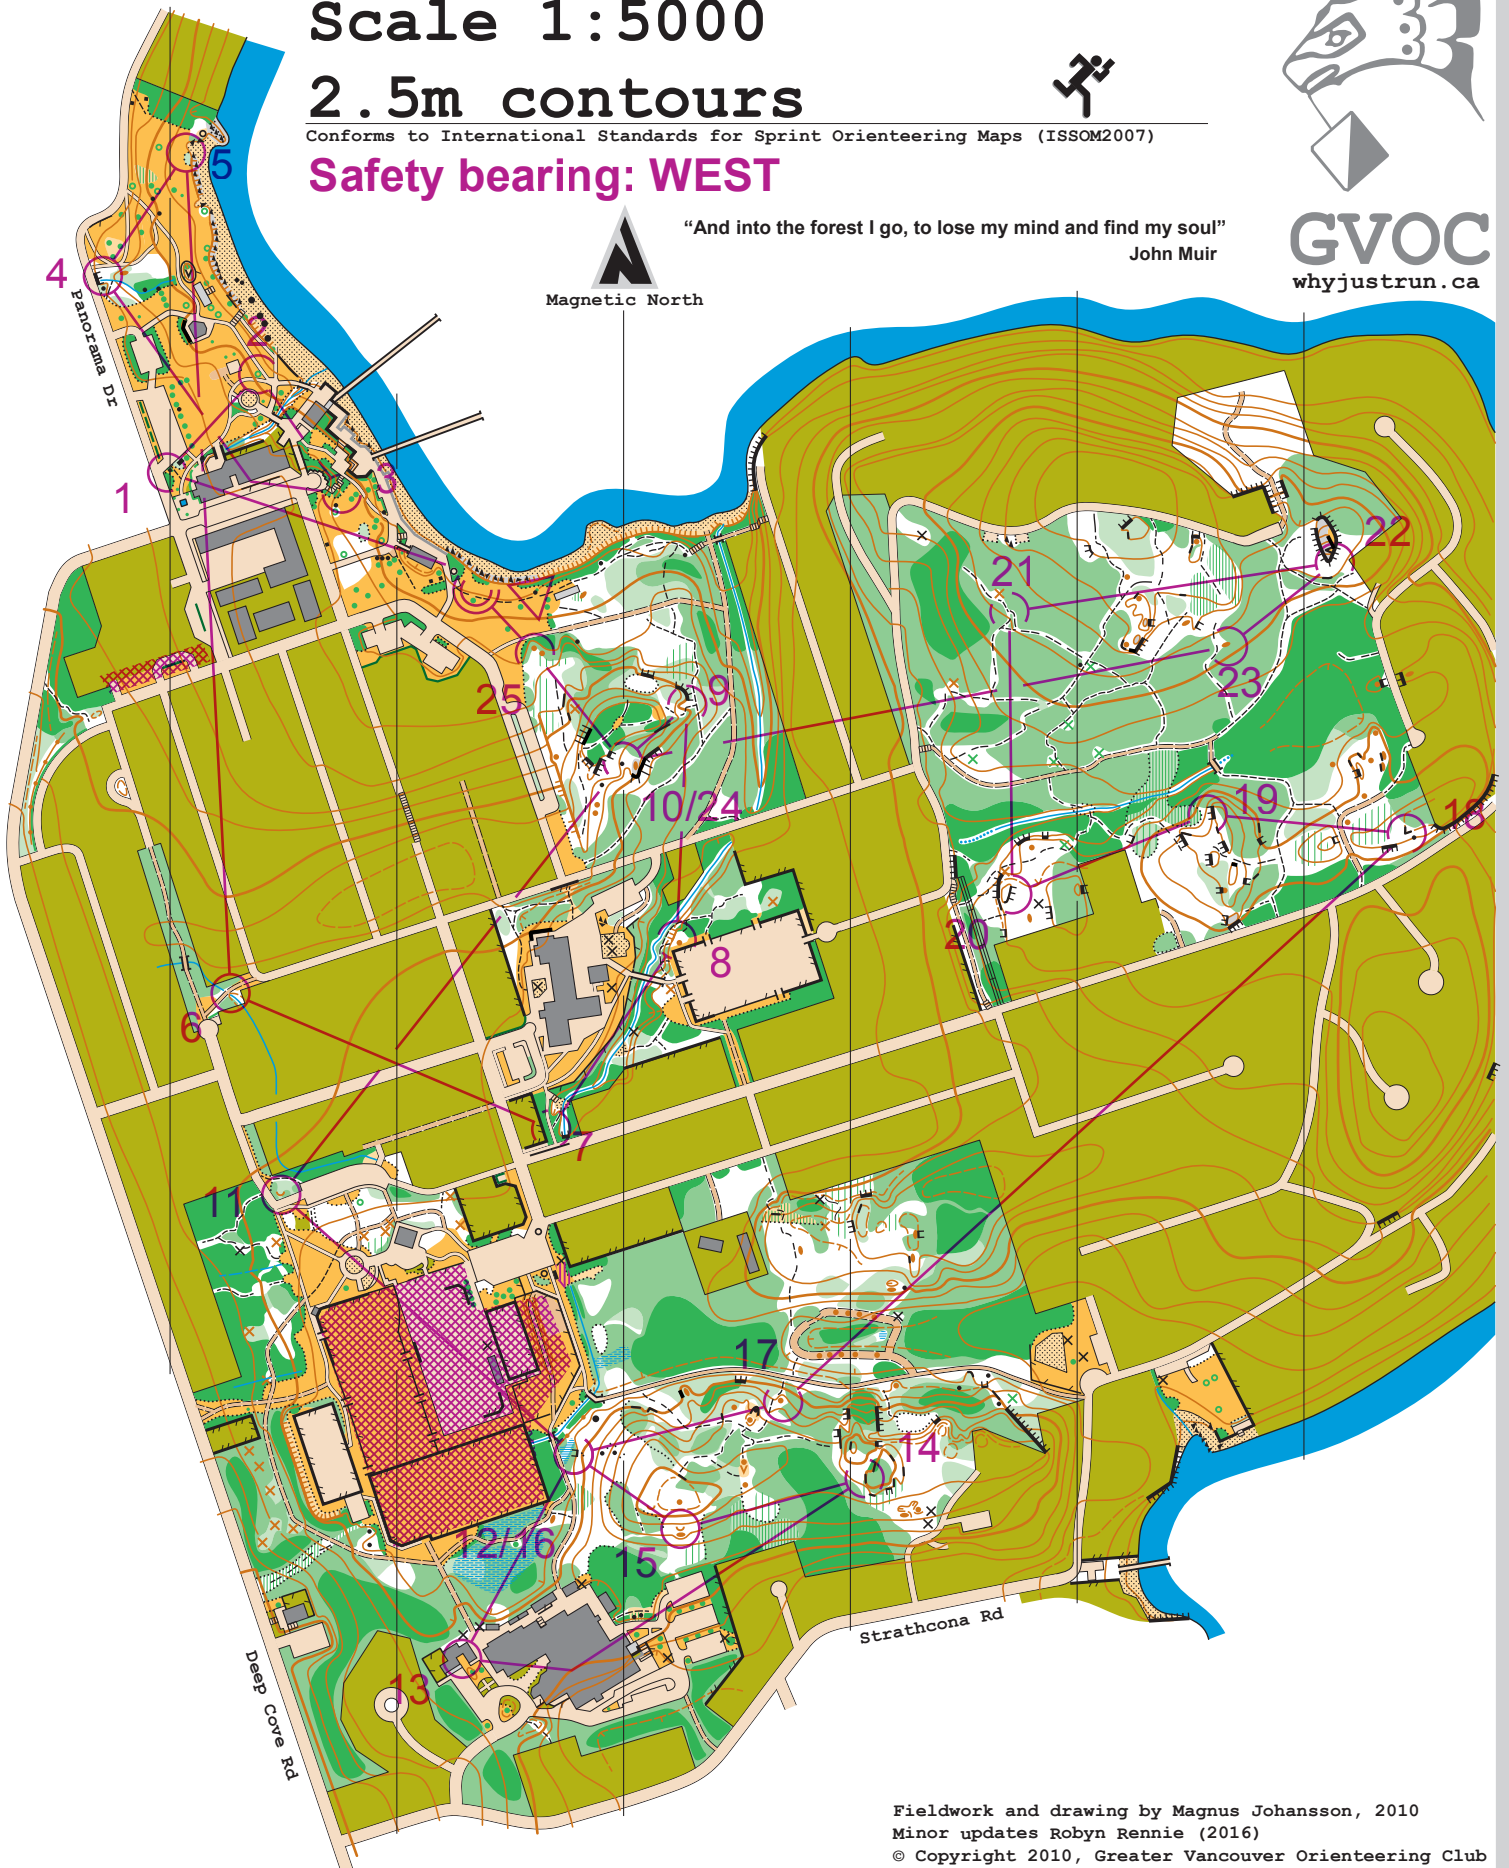

Deep Cove

Scale 1:5000

2.5m contours

Conforms to International Standards for Sprint Orienteering Maps (ISSOM2007)

Safety bearing: WEST

GVOC
whyjustrun.ca

"And into the forest I go, to lose my mind and find my soul"
John Muir

Fieldwork and drawing by Magnus Johansson, 2010
Minor updates Robyn Rennie (2016)
© Copyright 2010, Greater Vancouver Orienteering Club

Deep Cove WJR 2018				
Elite		5.2 km		130 m
△				
1	42	⊗		○
2	45	▲		
3	43	⋯ ⋯		≡
4	47	≡		└
5	46	▲		○
6	39	≡		□
7	36	—	⊙	

8	35	☘		⋈
9	48	∩		
10	37	▲		○
11	57	∪		
12	54	≡		└
13	58	■		∧
14	59	≡		└
15	49	∪		
16	54	≡		└
17	52	●		○

18	63	≡		↙
19	64	≡		└
20	60	≡		└
21	61	↑	—	Y
22	65	☼	≡	└
23	62	●		○
24	37	▲		○
25	38	↖	●	⊗

⊗ 60 m ⊙