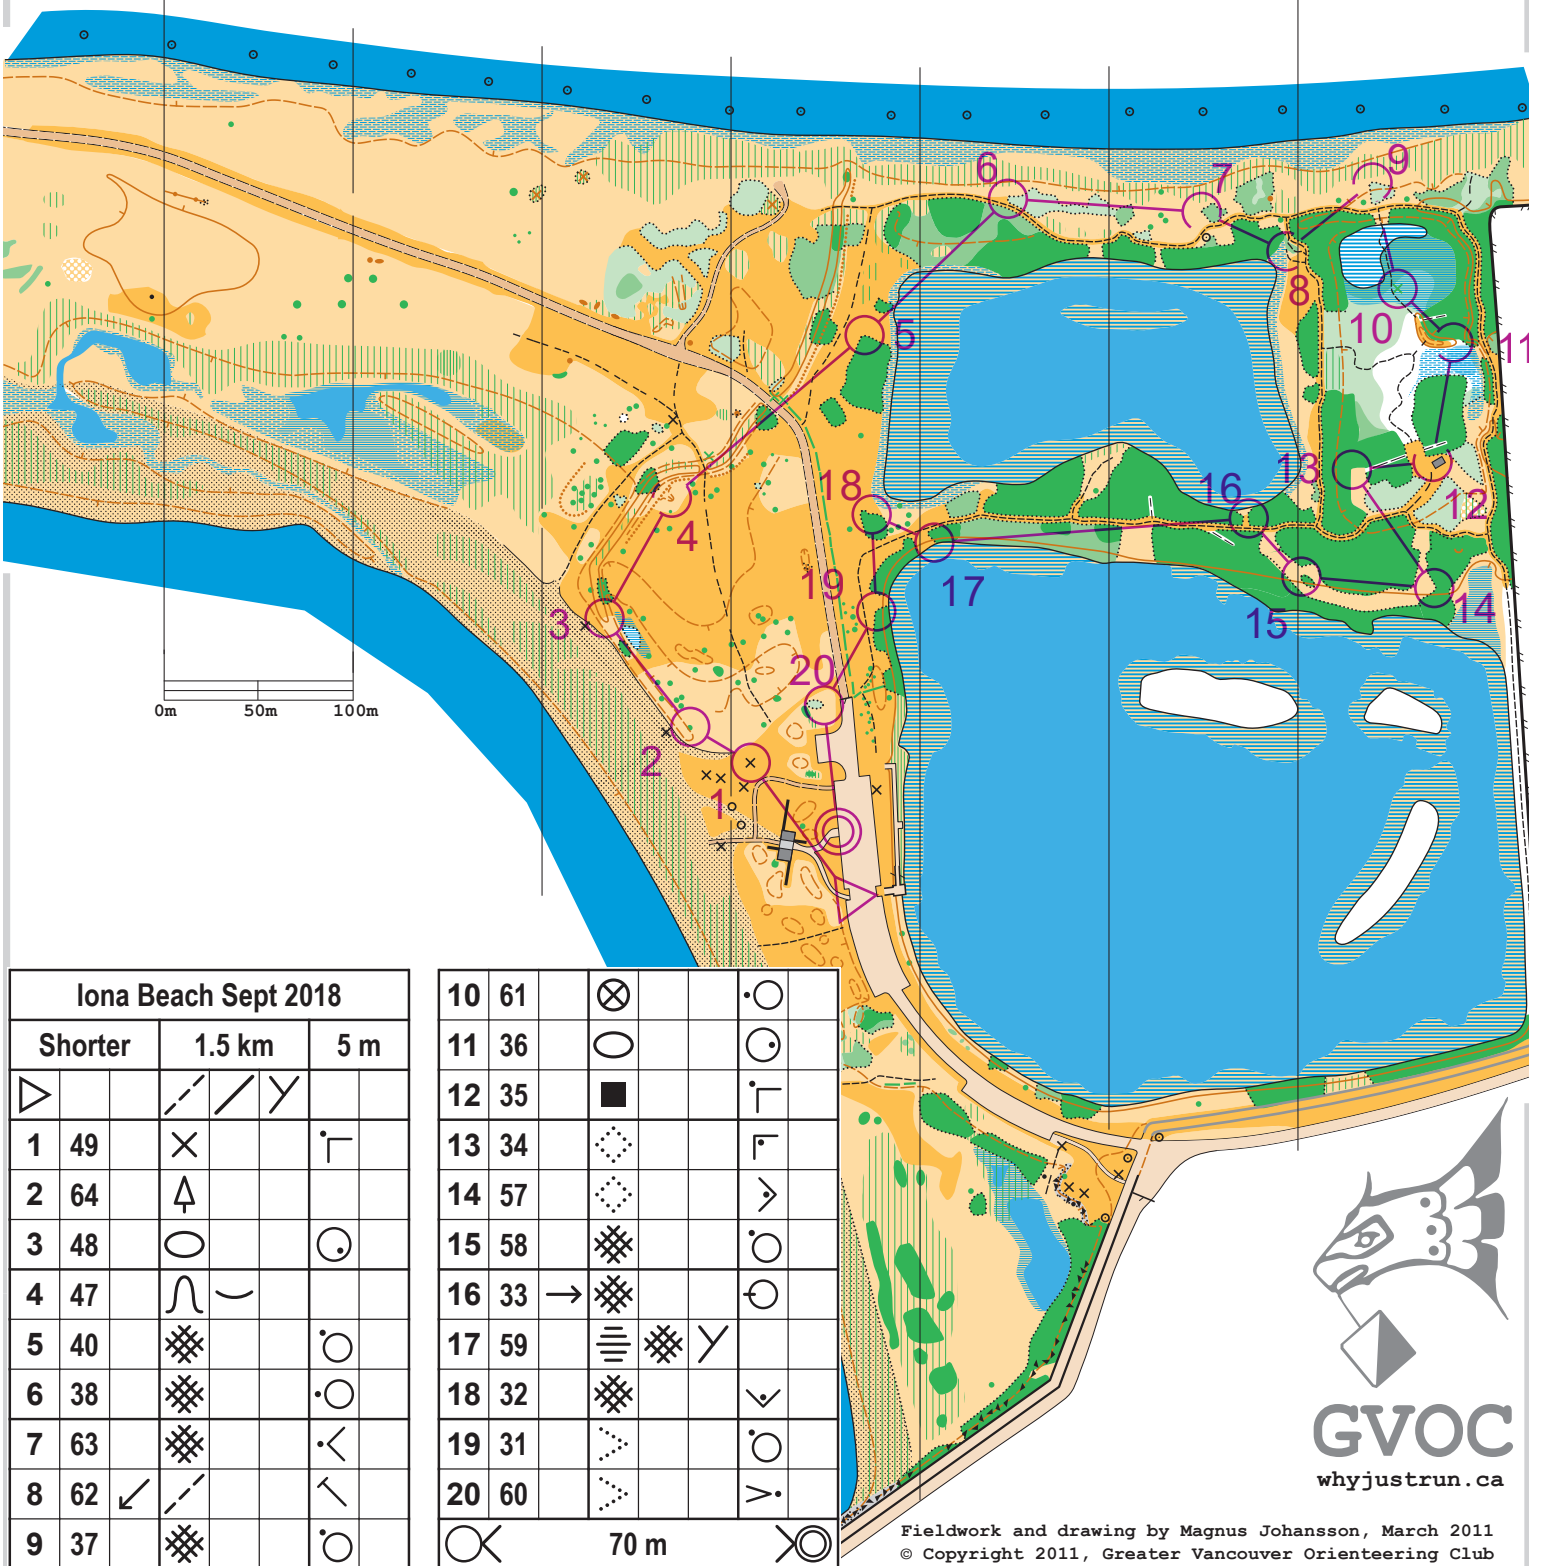

Iona Beach

Scale 1:4000

2.5m contours

Magnetic North

Conforms to International Standards for Sprint Orienteering Maps (ISSOM2007)

Iona Beach Sept 2018				
Shorter		1.5 km		5 m
▷		/	/	Y
1	49	X		┌
2	64	△		
3	48	○		○
4	47	∩	∪	
5	40	⊗		○
6	38	⊗		○
7	63	⊗		<
8	62	↙	/	↖
9	37	⊗		○

10	61	⊗		○
11	36	○		○
12	35	■		┌
13	34	⊙		┌
14	57	⊙		>
15	58	⊗		○
16	33	→	⊗	○
17	59	≡	⊗	Y
18	32	⊗		∠
19	31	>		○
20	60	>		○
		○	70 m	○

GVOC
whyjustrun.ca

Fieldwork and drawing by Magnus Johansson, March 2011
© Copyright 2011, Greater Vancouver Orienteering Club