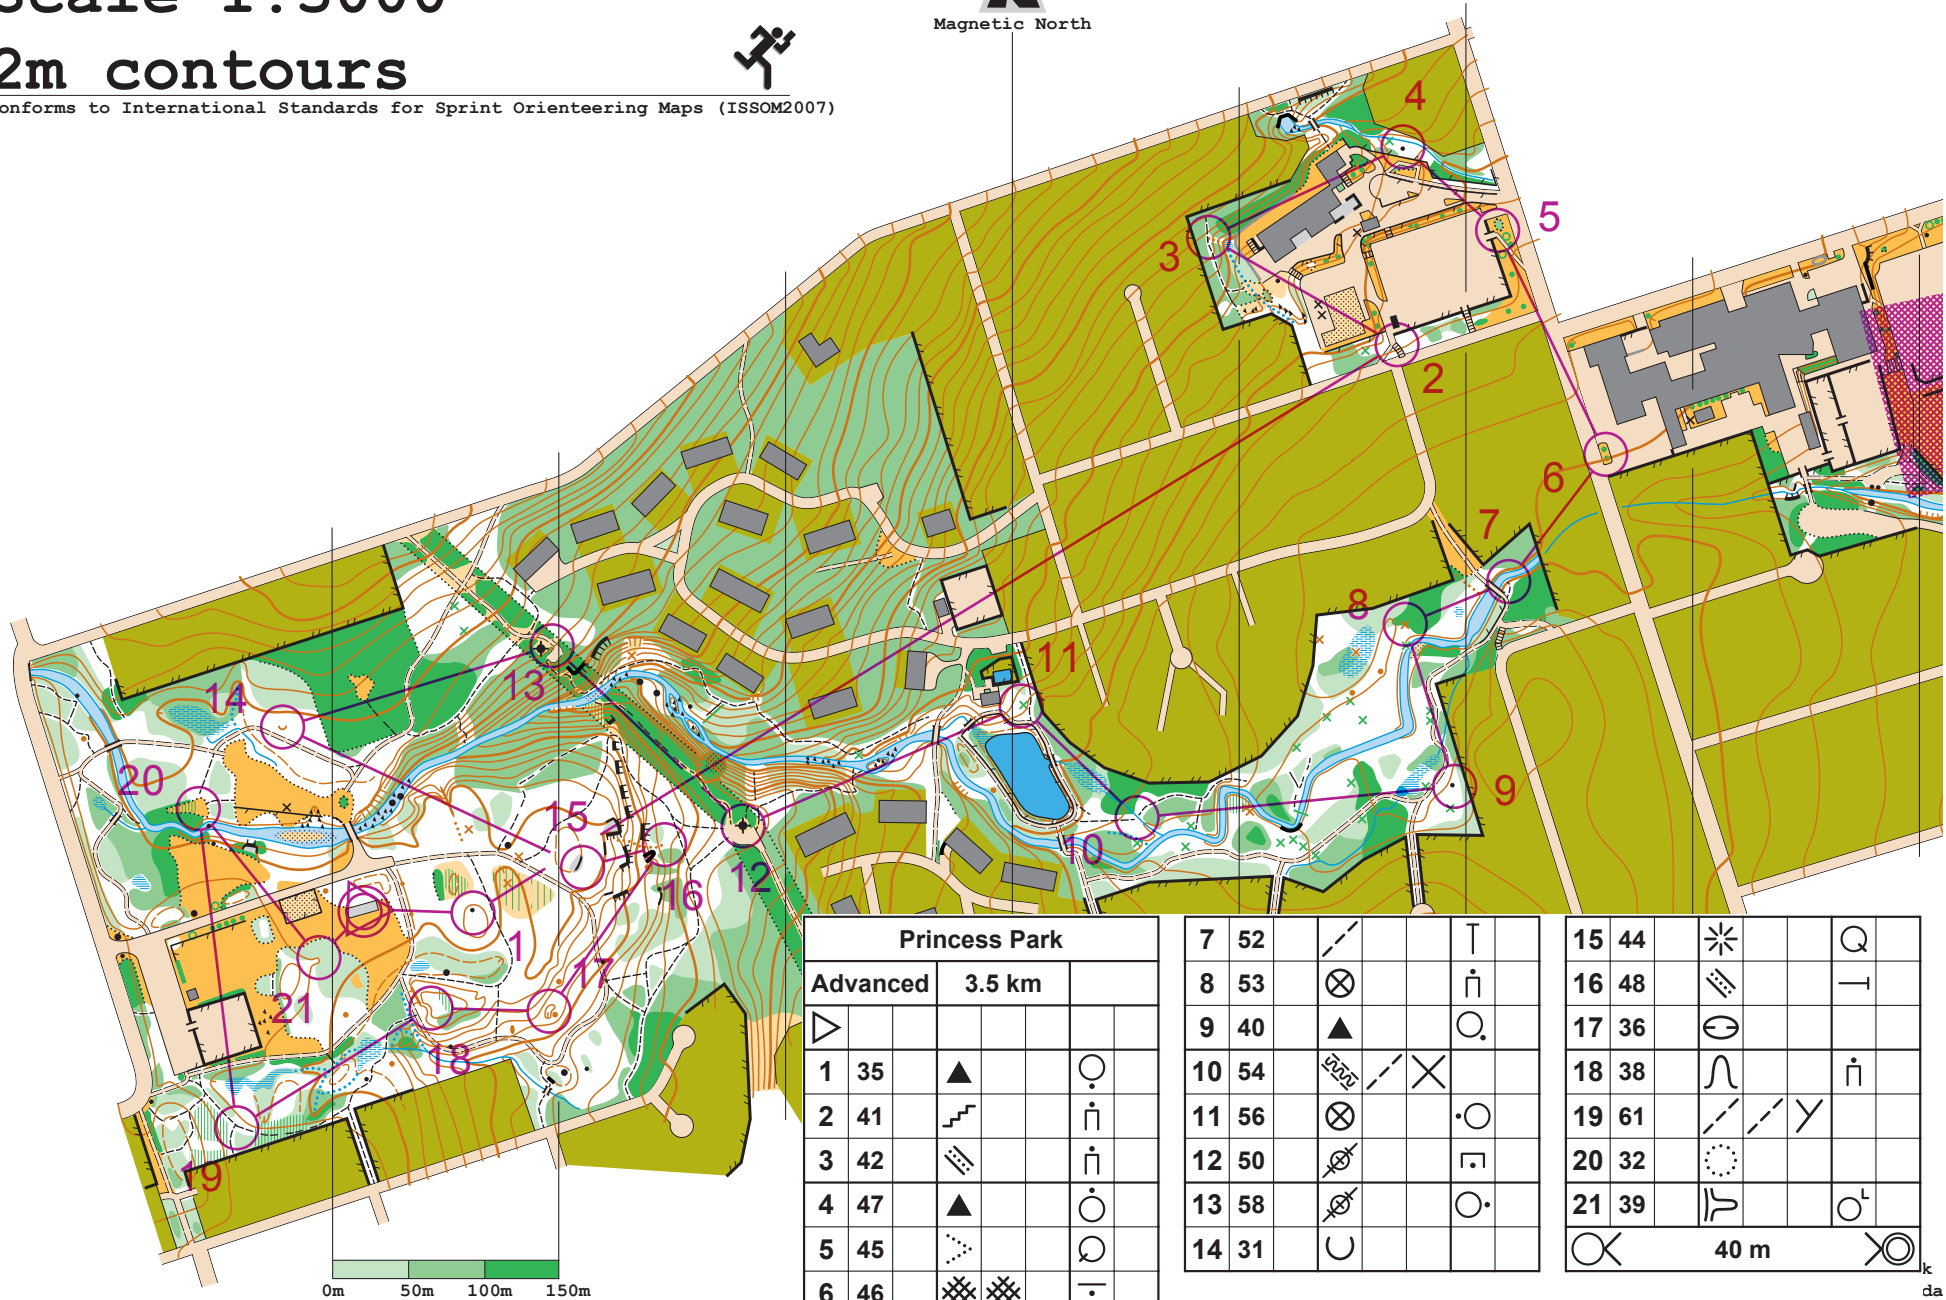

Princess Park

Scale 1:5000

2m contours

Conforms to International Standards for Sprint Orienteering Maps (ISSOM2007)

		Princess Park	
		Advanced	3.5 km
1	35		
2	41		
3	42		
4	47		
5	45		
6	46		

7	52		
8	53		
9	40		
10	54		
11	56		
12	50		
13	58		
14	31		

15	44		
16	48		
17	36		
18	38		
19	61		
20	32		
21	39		

40 m