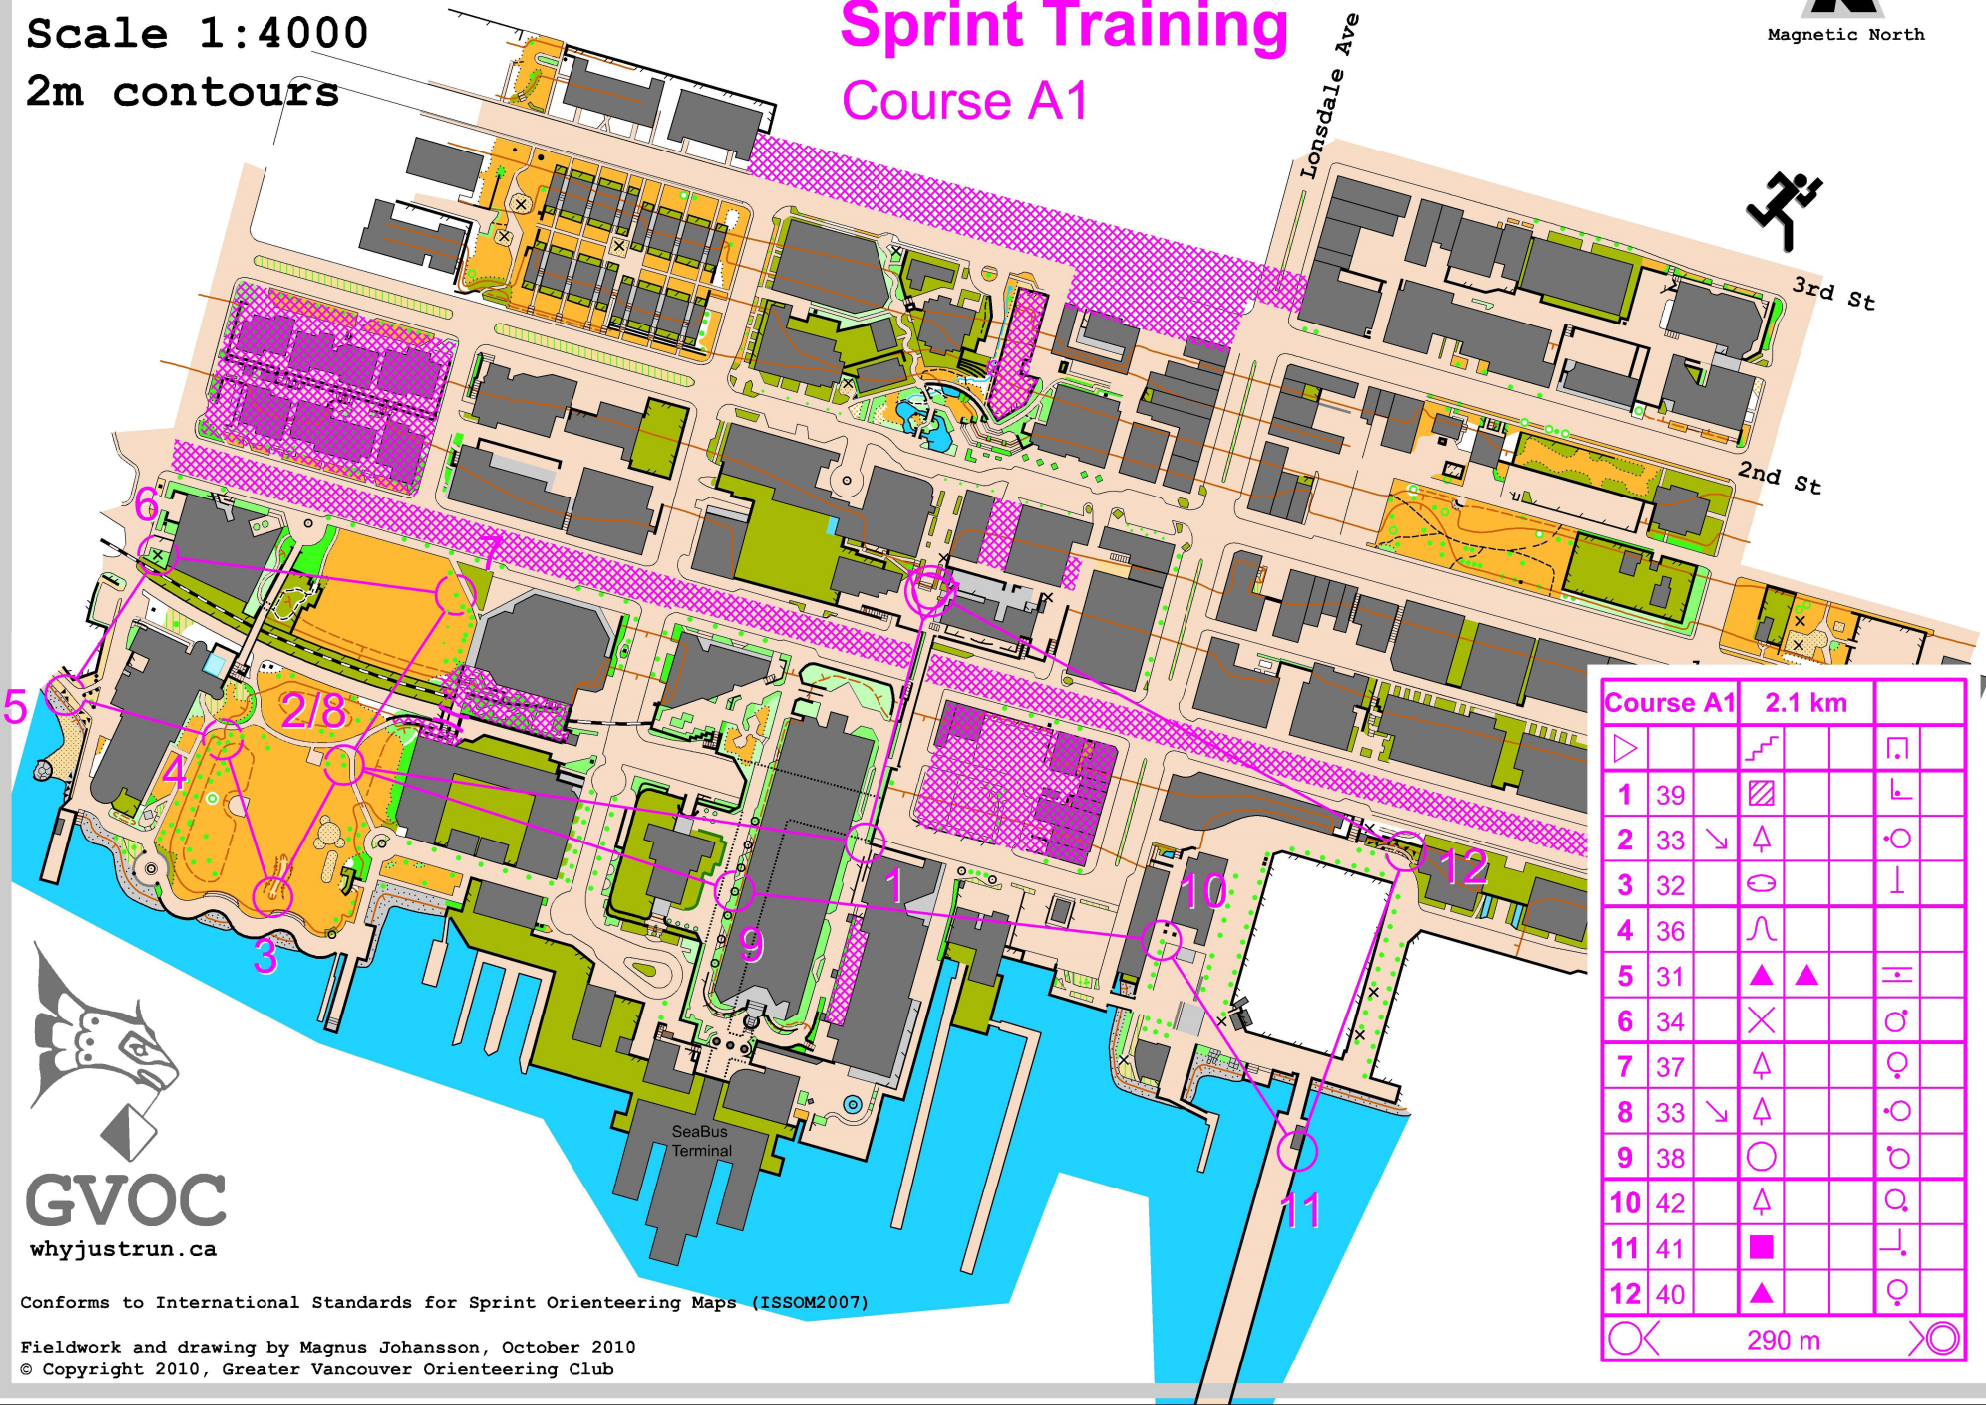

Lonsdale Quay

Scale 1:4000
2m contours

30th May 2018
Sprint Training
Course A1

3rd St

2nd St

Lonsdale Ave

Course A1	2.1 km		
▶		↗	◻
1 39	▨		⊥
2 33	↘ ↗	↑	○
3 32	⊖		⊥
4 36	∩		
5 31	▲ ▲		⊥
6 34	×		♂
7 37	↑		♀
8 33	↘ ↗	↑	○
9 38	○		♀
10 42	↑		♀
11 41	■		⊥
12 40	▲		♀
○	290 m		○

Conforms to International Standards for Sprint Orienteering Maps (ISSOM2007)

Fieldwork and drawing by Magnus Johansson, October 2010
© Copyright 2010, Greater Vancouver Orienteering Club