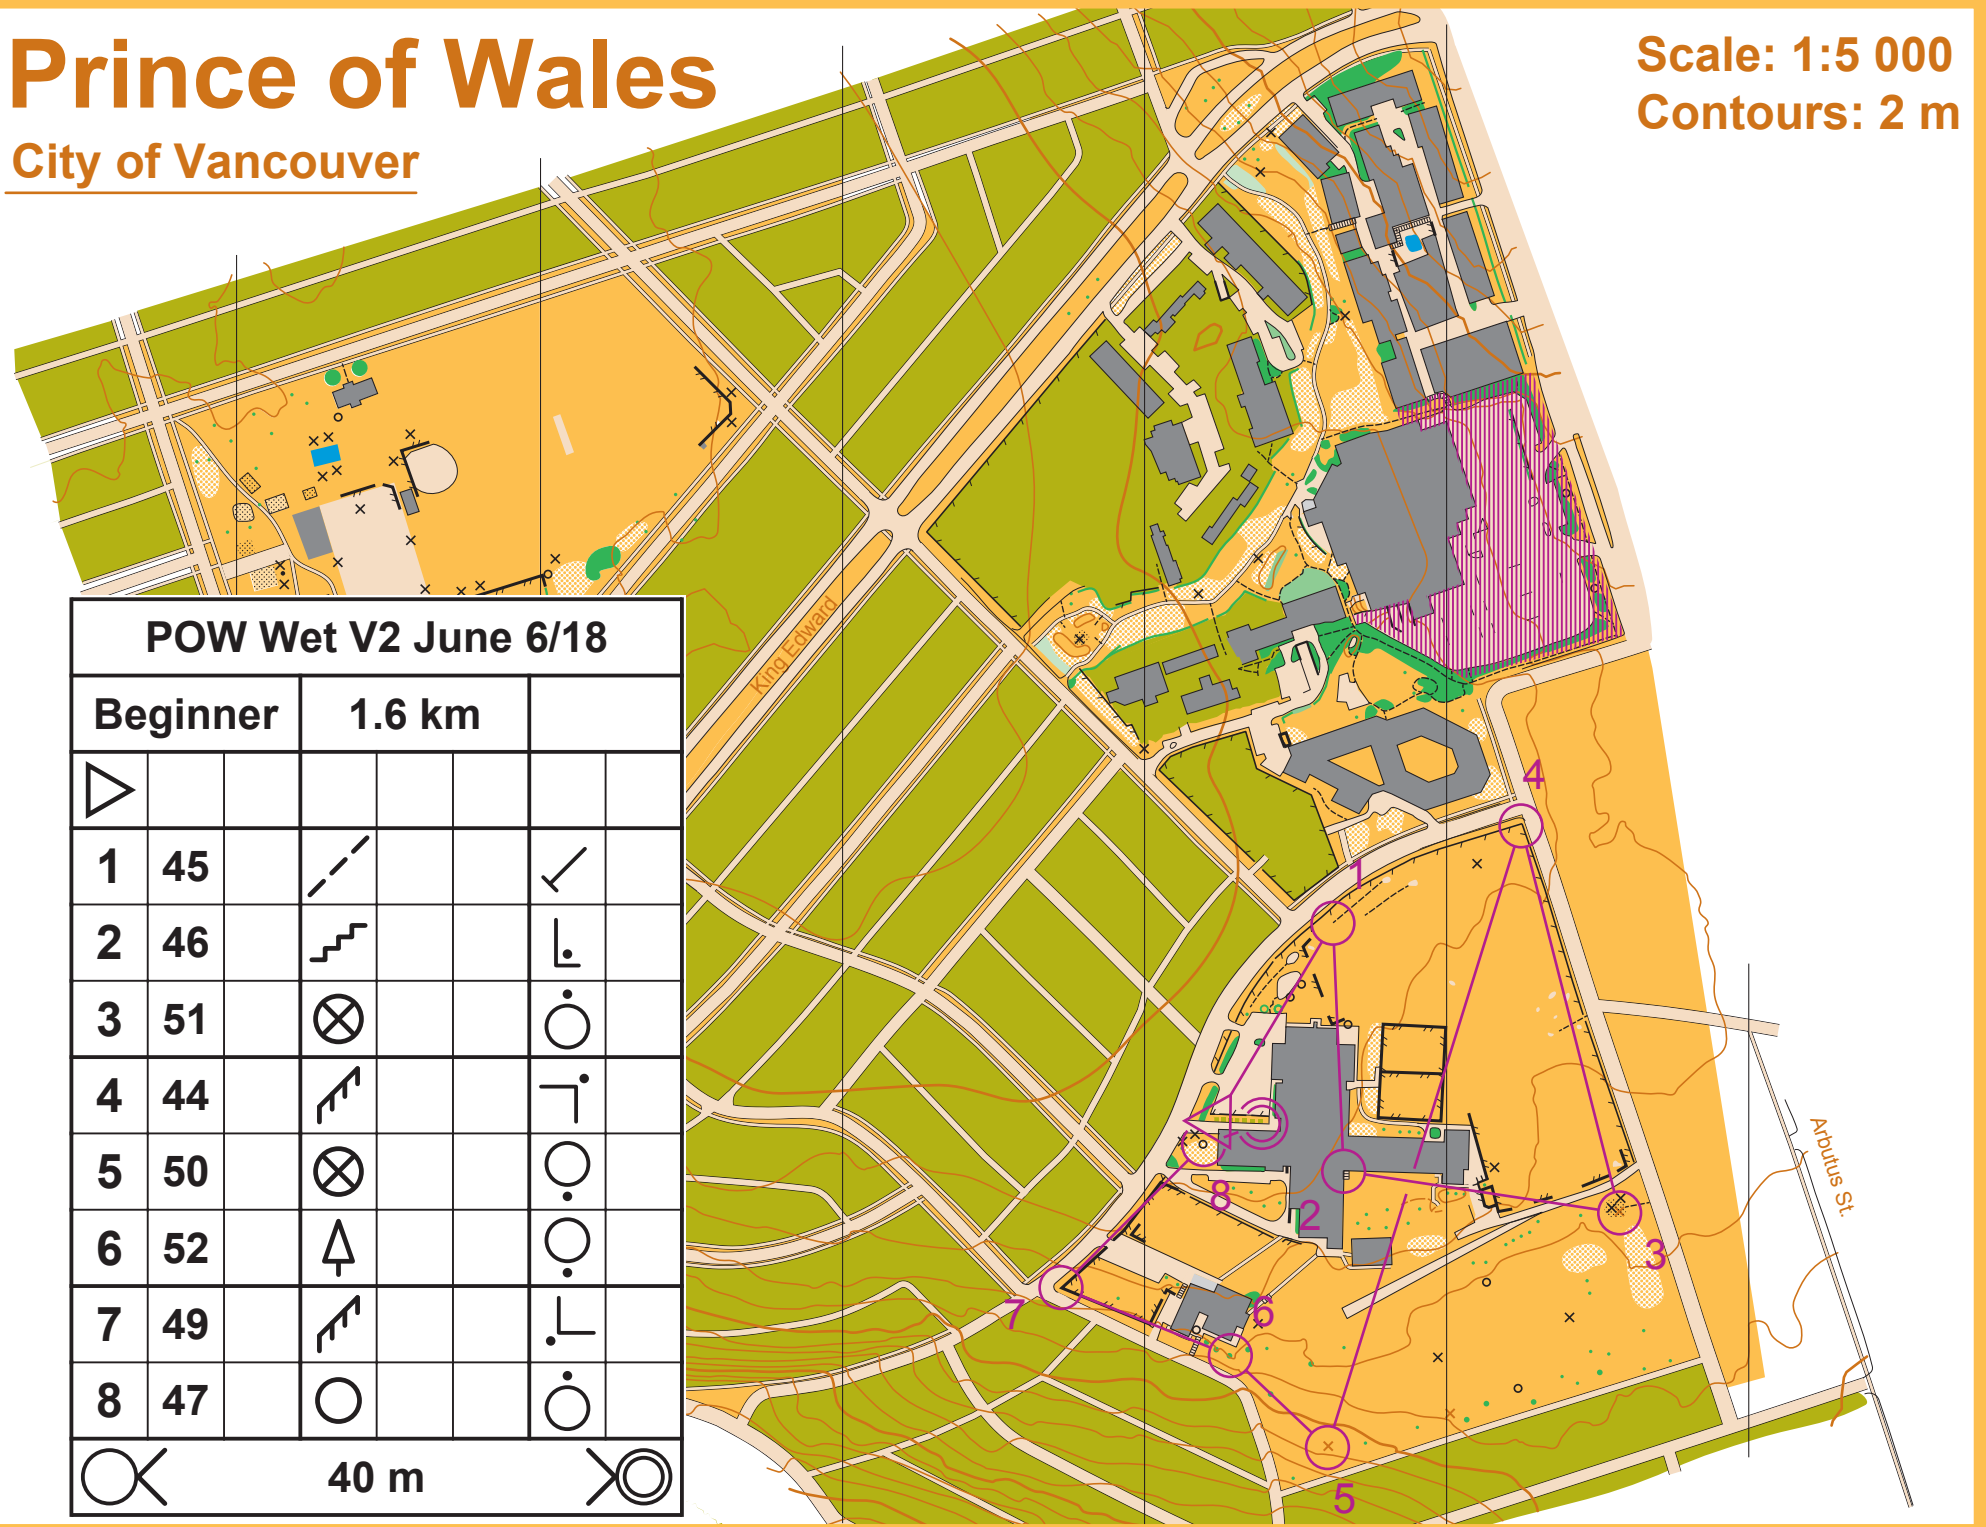

Prince of Wales

City of Vancouver

Scale: 1:5 000
Contours: 2 m

POW Wet V2 June 6/18						
Beginner		1.6 km				
▷						
1	45	— / —			✓	
2	46	▬			└	
3	51	⊗			○	
4	44	▬			└	
5	50	⊗			○	
6	52	▲			○	
7	49	▬			└	
8	47	○			○	
⊗		40 m			⊗	