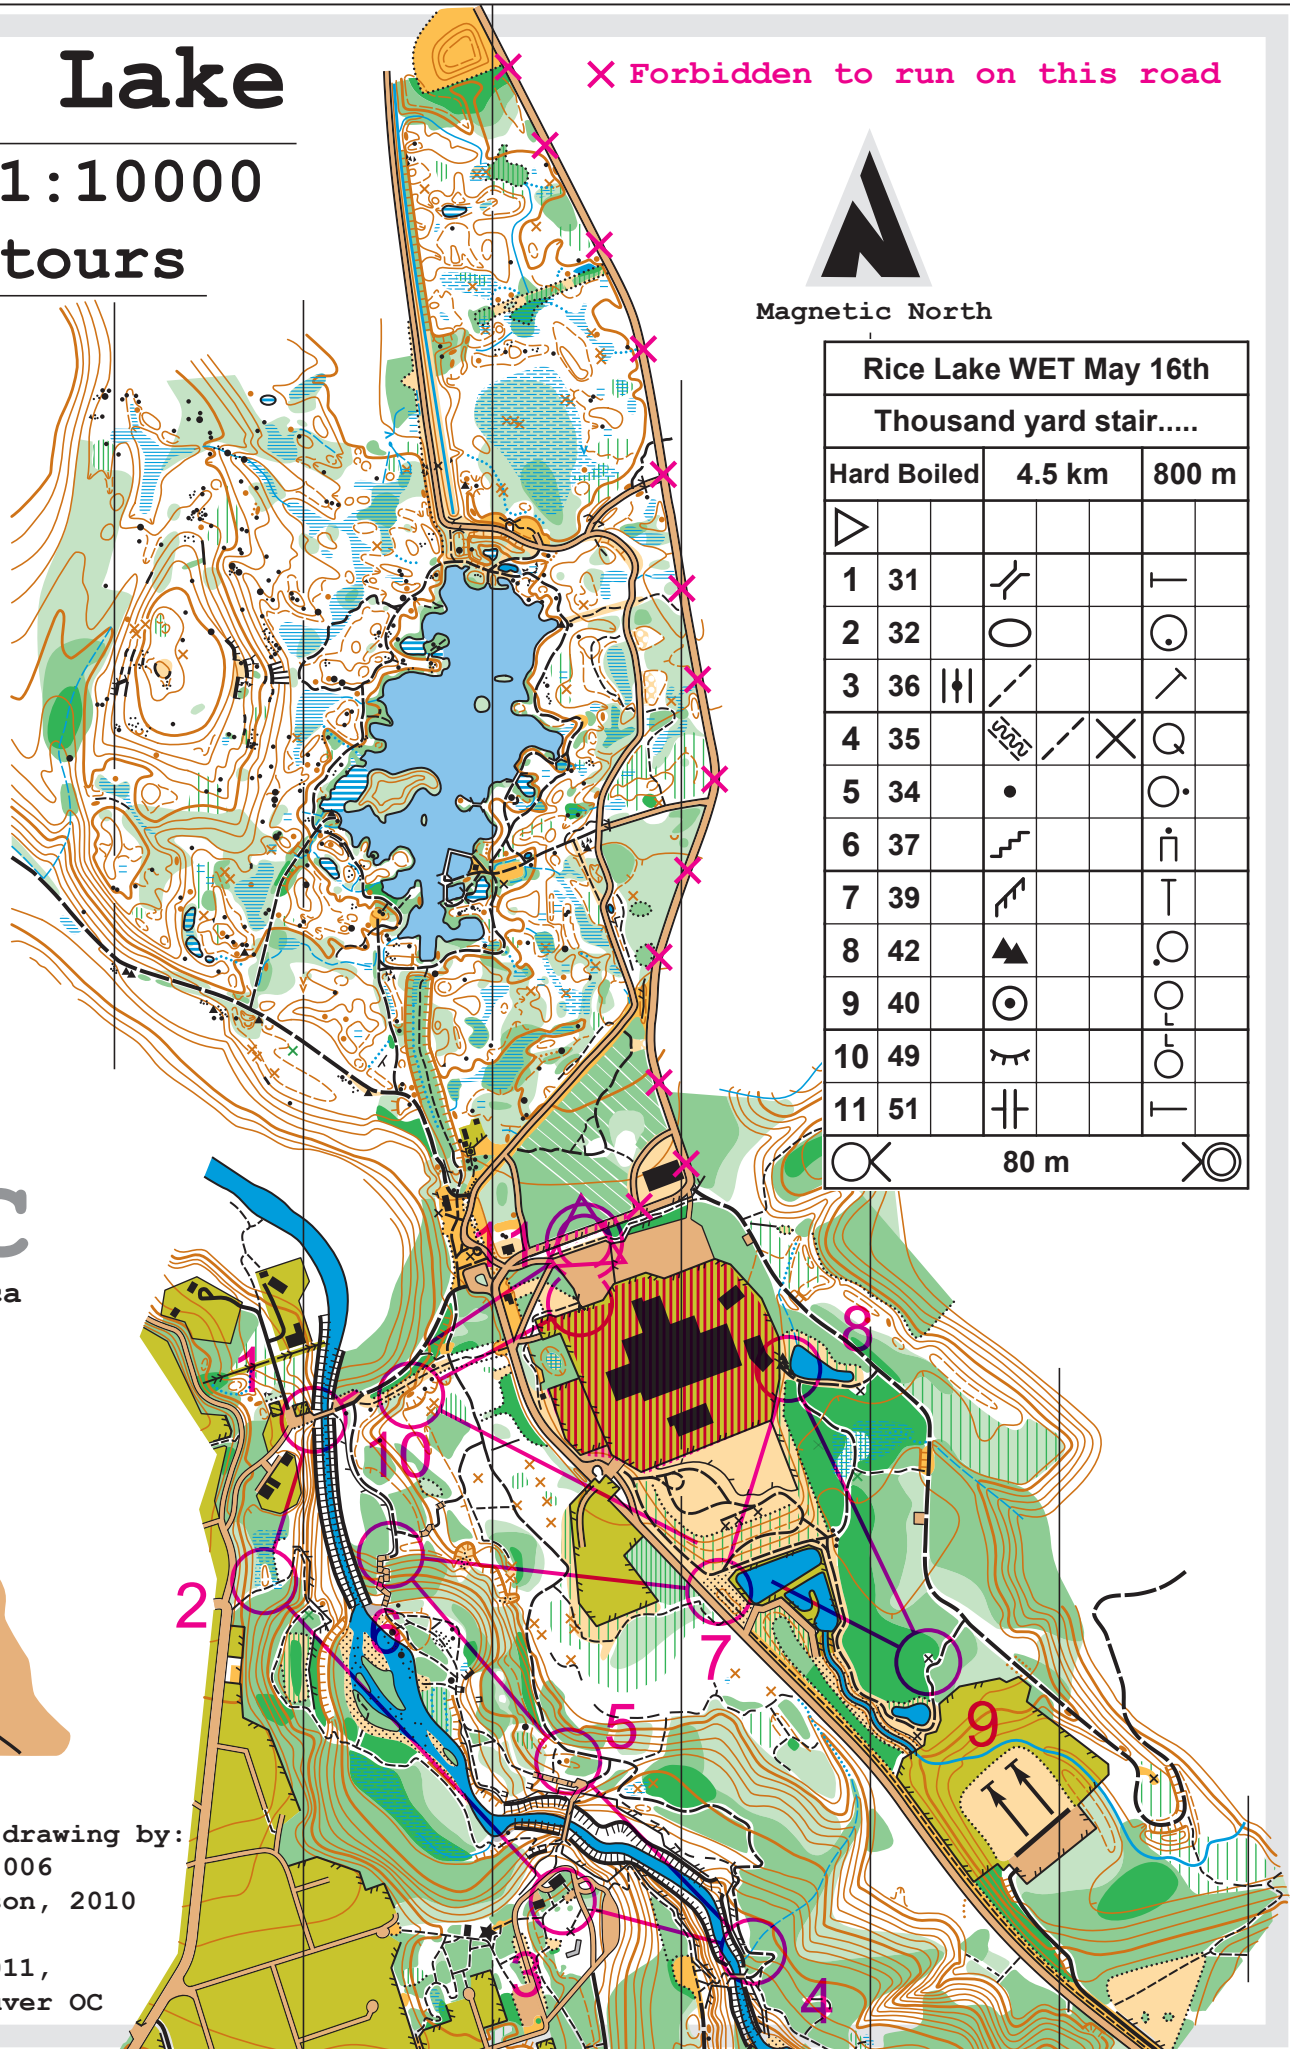

Rice Lake

Scale 1:10000

5m contours

X Forbidden to run on this road

Magnetic North

Rice Lake WET May 16th				
Thousand yard stair.....				
Hard Boiled		4.5 km	800 m	
▷				
1	31	↗		┃
2	32	○		○
3	36	/		┃
4	35	5000 /	X	Q
5	34	•		○
6	37	↖		┃
7	39	↗		┃
8	42	▲		○
9	40	◎		○
10	49	↖		┃
11	51			┃
		80 m		

GVOC
whyjustrun.ca

Fieldwork and drawing by:
Louise Oram, 2006
Magnus Johansson, 2010

© Copyright 2011,
Greater Vancouver OC