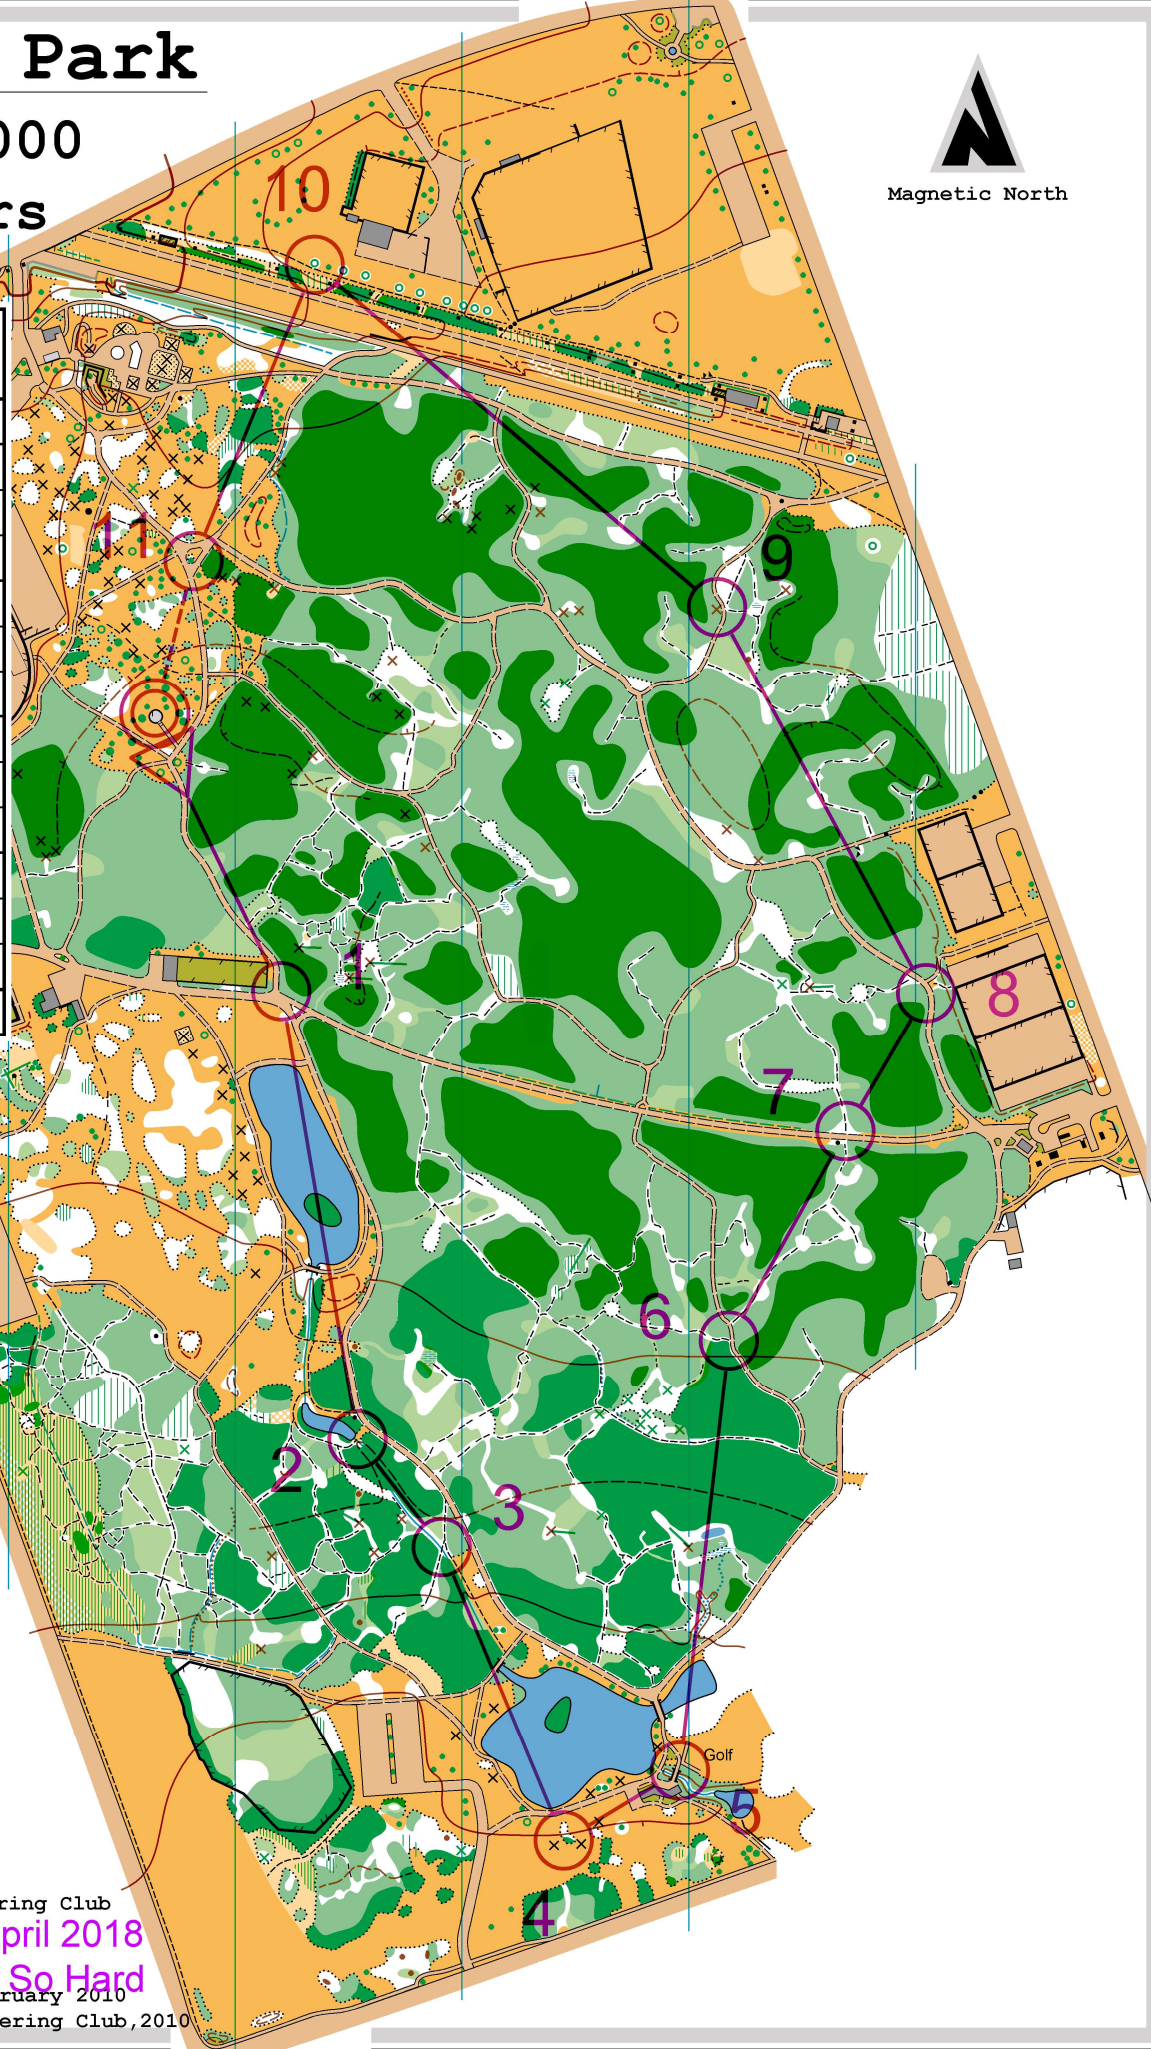

Central Park

Scale 1:5000

2m contours

Magnetic North

Central Park WET - April 2018

Not So Hard		2.4 km		
▷				
1	61	/ /	X	
2	59	⊖		○
3	60	/ wavy	X	
4	38	⋄		○
5	39	/ wavy	X	○
6	48	/	Y	
7	42	/	X	
8	41	/	<	
9	55	⊗		○
10	53	⤴		○
11	51	⤴		○

○ --- 100 m --- → ⊙

www.condes.net 9.7.8 Greater Vancouver Orienteering Club
Central Park WET - April 2018

GVOC

whyjustrun.ca

Greater Vancouver Orienteering Club

Central Park WET - April 2018

Fieldwork and drawing by: Magnus Johansson, February 2010

© Greater Vancouver Orienteering Club, 2010