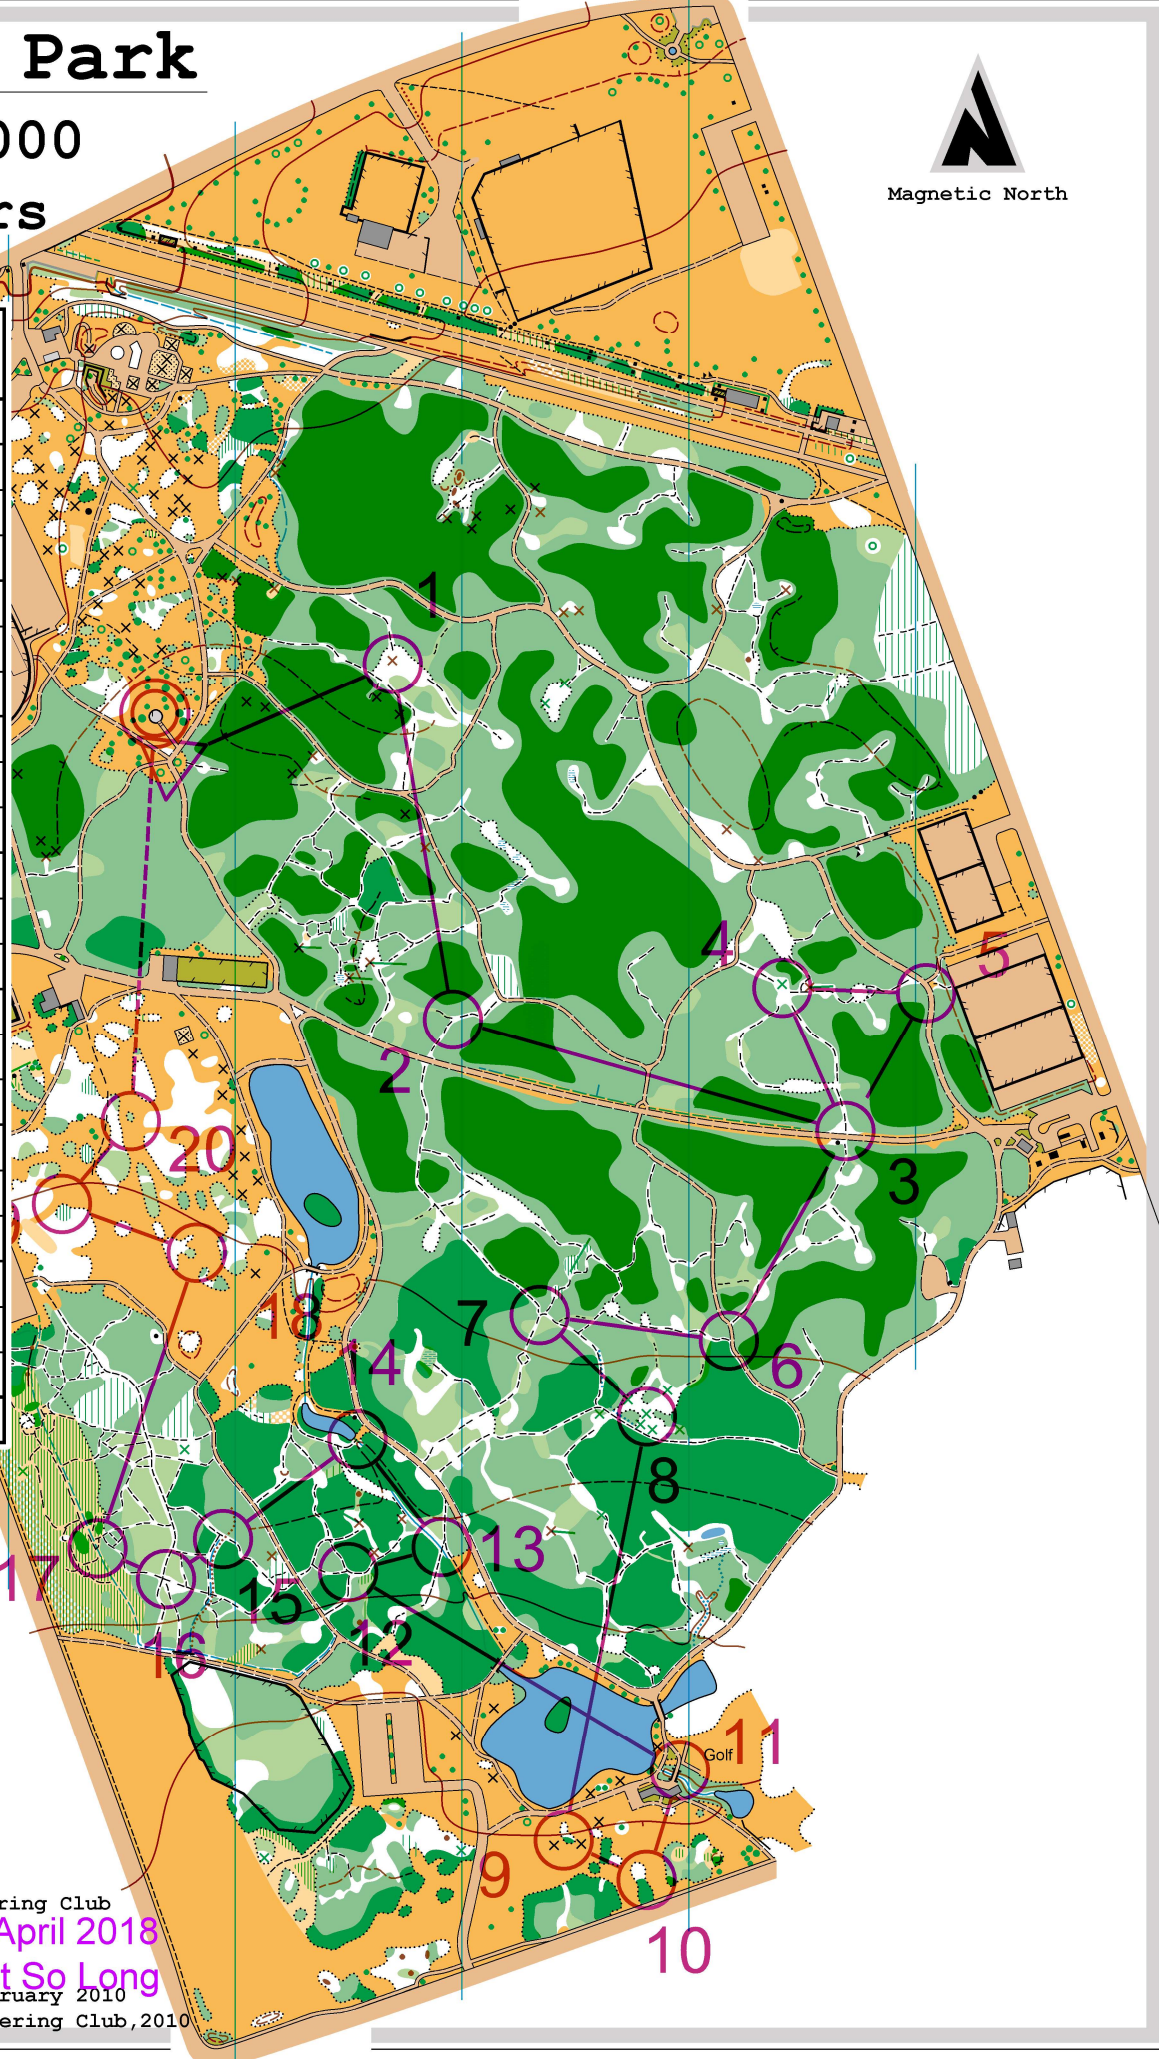

Central Park

Scale 1:5000

2m contours

Magnetic North

Central Park WET - April 2018

Not So Long	3.0 km		
1 45	⊗		○
2 43	/		Y
3 42	/	/	X
4 40	⊗		○
5 41	/		<
6 48	/		Y
7 47	/	/	X
8 46	⊗		○
9 38			○
10 37			○
11 39	/	wavy	X
12 58	/		X
13 60	/	wavy	X
14 59	wavy		○
15 36	/	||||	
16 34	/		X
17 35	/	||||	
18 32			○
19 33			○
20 31			○

○ --- 275 m ---> ⊙

GVOC

whyjustrun.ca

Greater Vancouver Orienteering Club

Central Park WET - April 2018

Fieldwork and drawing by Magnus Johansson, February 2010

© Greater Vancouver Orienteering Club, 2010