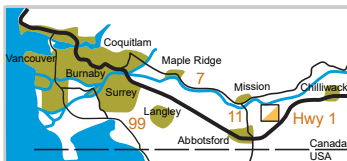

2018 Sumas training			
		Elite	4.8 km		
1	31	/ /	/		
2	46	E E			
3	40	O		O	
4	37	E E		L	
5	35	▲			
6	36	U		O	
7	34	E E		L	
8	32	E E		∩	
9	31	/ /	/		

10	Fin				
11	39	E E			
12	33	∩			
13	48	E E			
14	45	E E		L	
15	44	E E		L	
16	41	O		O	
17	42	→ / /	<		
18	47	•		O	
19	50	O			
20	49	↓ E E		L	
		220 m