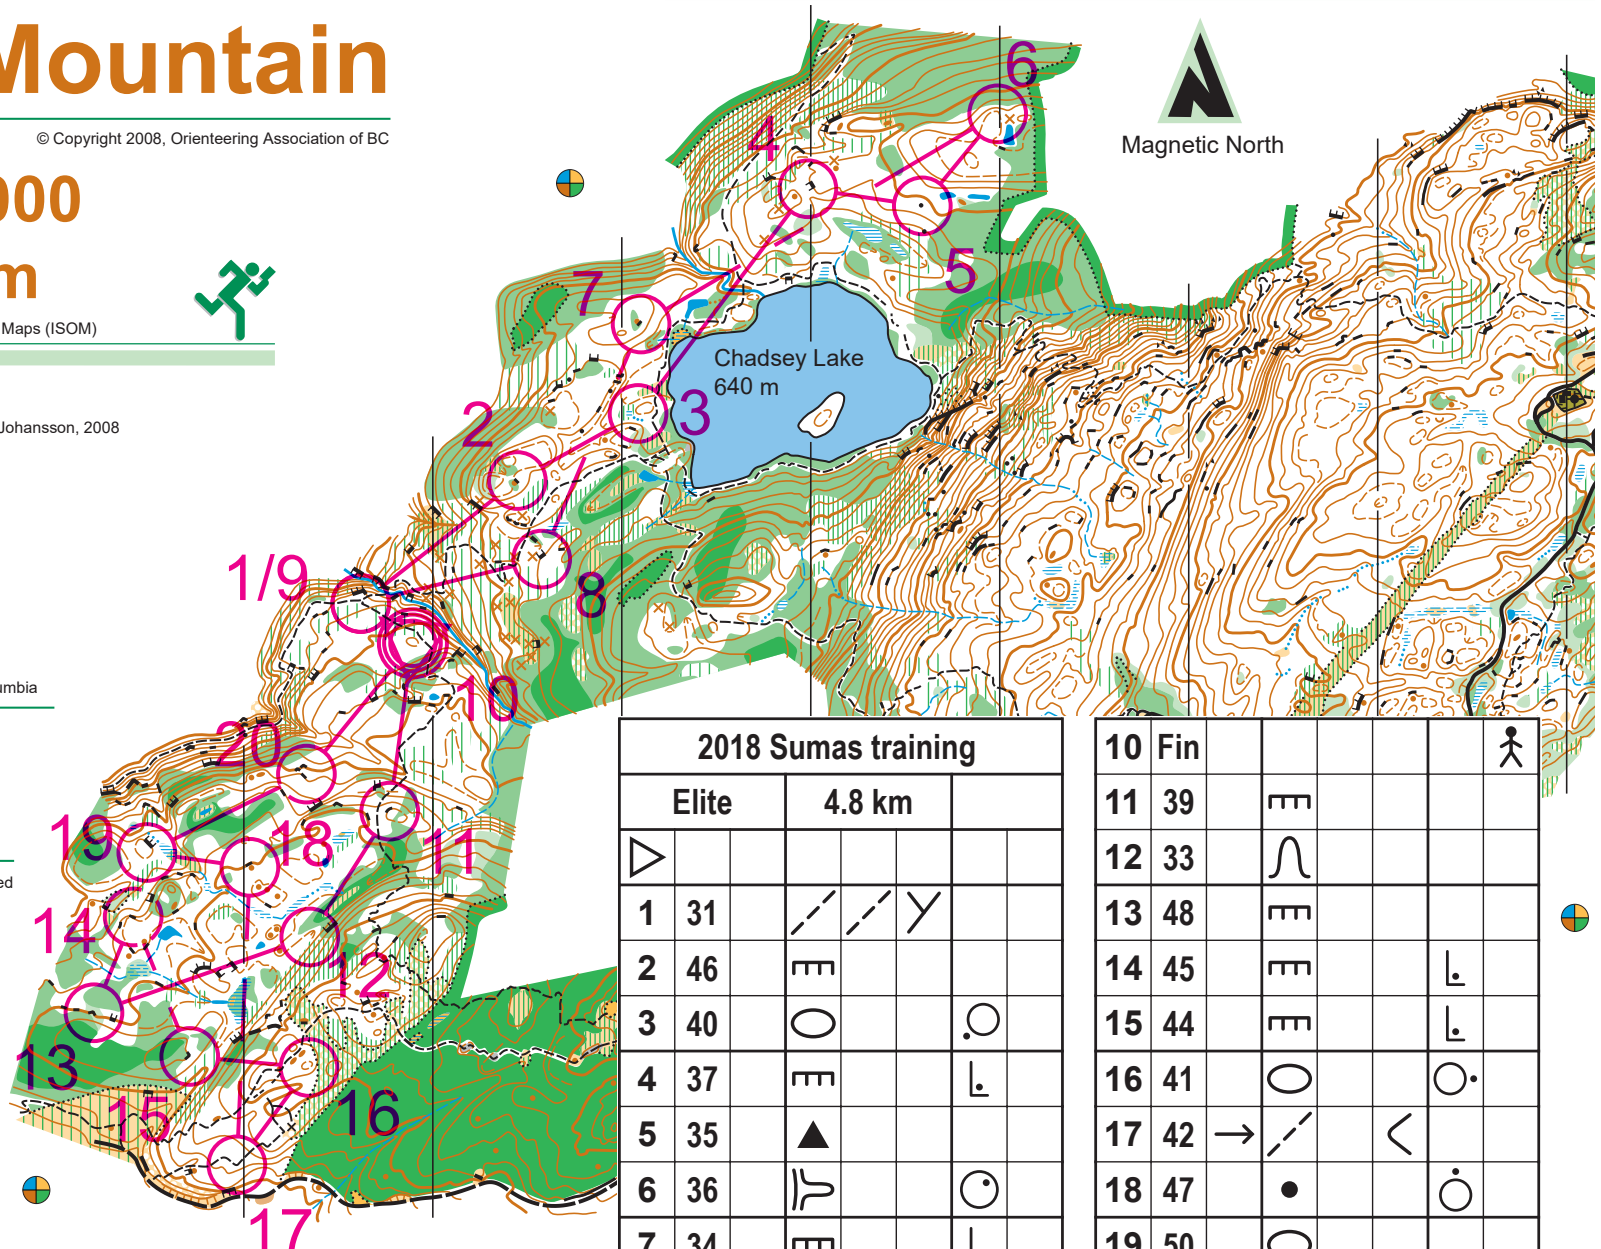

# Sumas Mountain

© Copyright 2008, Orienteering Association of BC

Scale: 1:10 000

Contours: 5m

Conforms to International Standards for Orienteering Maps (ISOM)

Air photos: Dudley Thompson Mapping Corporation  
 Basemap: Ivar Helgesen, Norway  
 Fieldwork and digitizing: Erik Sundberg and Magnus Johansson, 2008

Produced by: Orienteering Association of British Columbia

Local Symbols:

- Prominent Root Stock
- Shallow pond

Funding assistance for production of this map provided by the Gaming Policy Branch of the Ministry of Public Safety and Solicitor General, 2010 Legacies Now and Sport BC.

		2018 Sumas training			
		Elite	4.8 km		
1	31	/ /	/		
2	46	E E			
3	40	O		O	
4	37	E E		L	
5	35	▲			
6	36	U		O	
7	34	E E		L	
8	32	E E		∩	
9	31	/ /	/		

10	Fin				
11	39	E E			
12	33	∩			
13	48	E E			
14	45	E E		L	
15	44	E E		L	
16	41	O		O	
17	42	→ / /	<		
18	47	•		O	
19	50	O			
20	49	↓ E E		L	
		220 m			