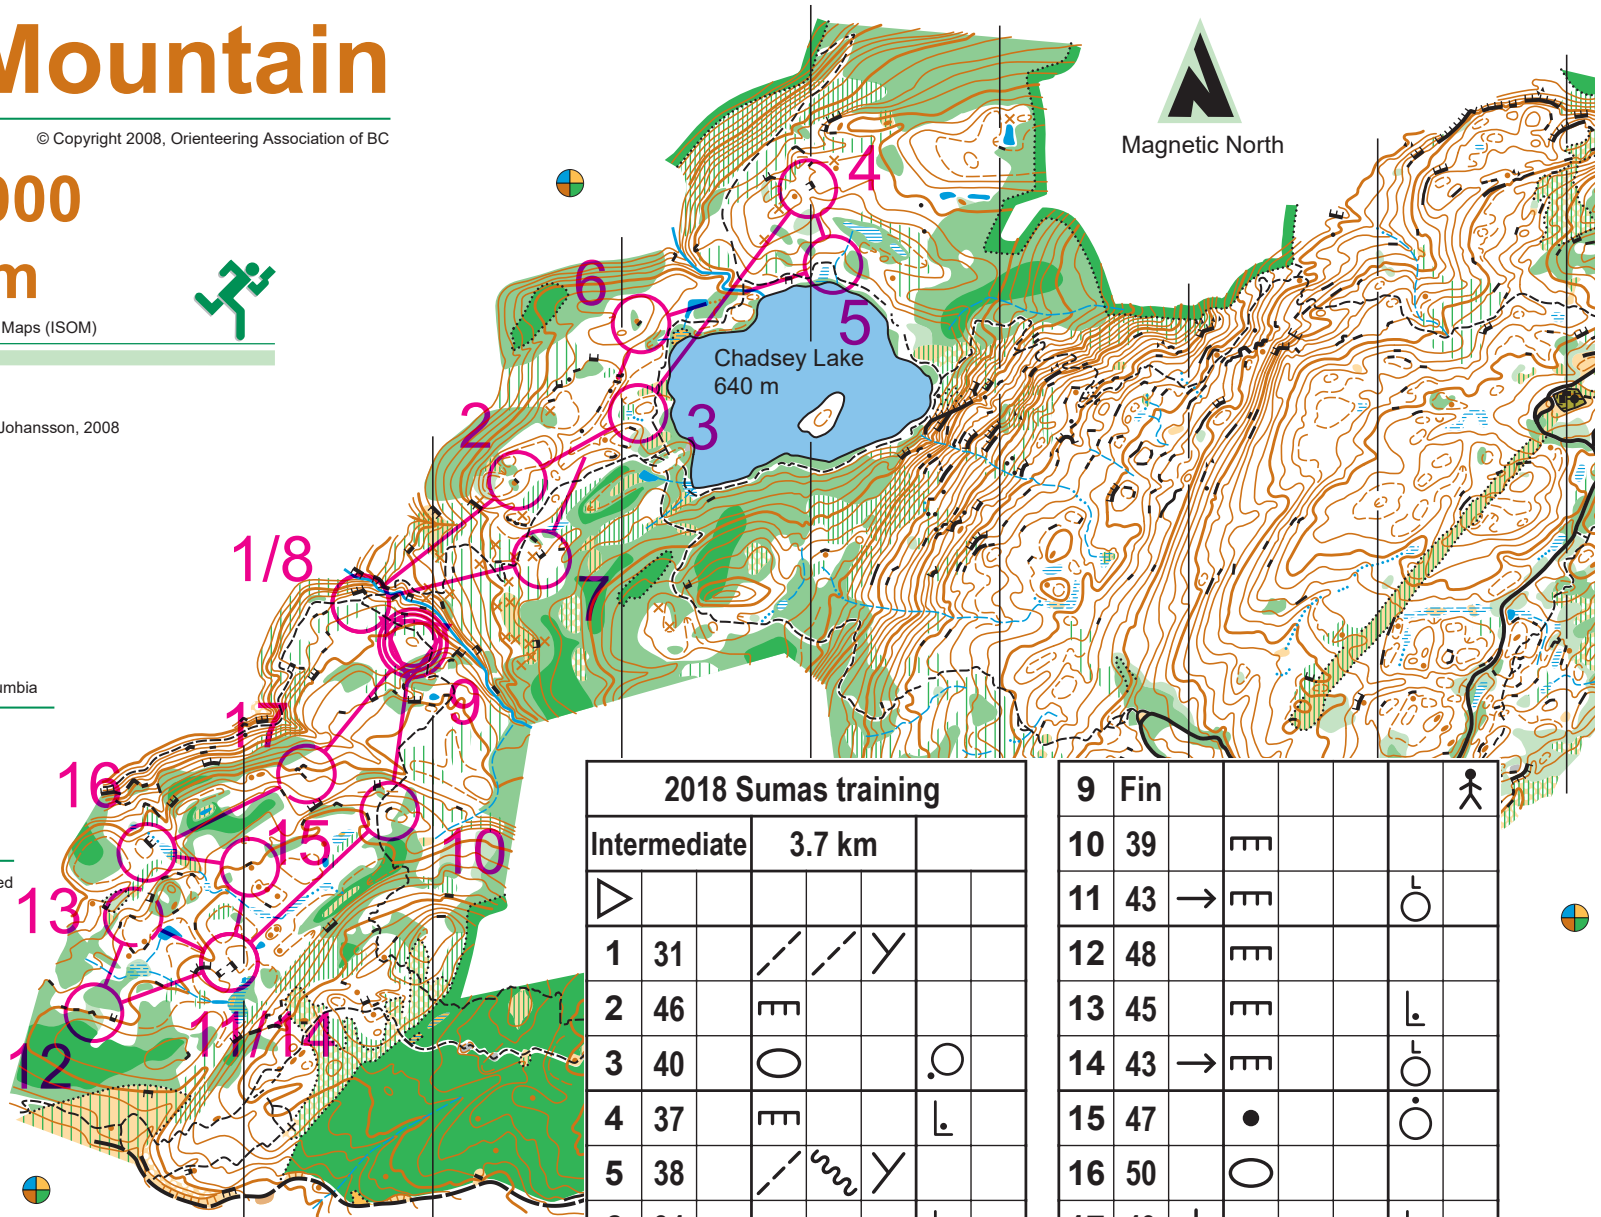

2018 Sumas training					
Intermediate	3.7 km				
1	31	/ /	Y		
2	46	≡			
3	40	○		○	
4	37	≡		└	
5	38	/ /	~	Y	
6	34	≡		└	
7	32	≡		┆	
8	31	/ /	Y		

9	Fin				
10	39		≡		
11	43	→	≡		○
12	48		≡		
13	45		≡		└
14	43	→	≡		○
15	47		●		○
16	50		○		
17	49	↓	≡		└
		○	220 m		○