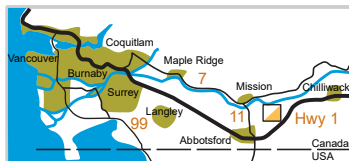

2018 Sumas training					
Intermediate	3.7 km				
1	31	/ /	Y		
2	46	≡			
3	40	○		○	
4	37	≡		└	
5	38	/ /	~	Y	
6	34	≡		└	
7	32	≡		┆	
8	31	/ /	Y		

9	Fin				
10	39		≡		
11	43	→	≡		○
12	48		≡		
13	45		≡		└
14	43	→	≡		○
15	47		●		○
16	50		○		
17	49	↓	≡		└
		○	220 m		○