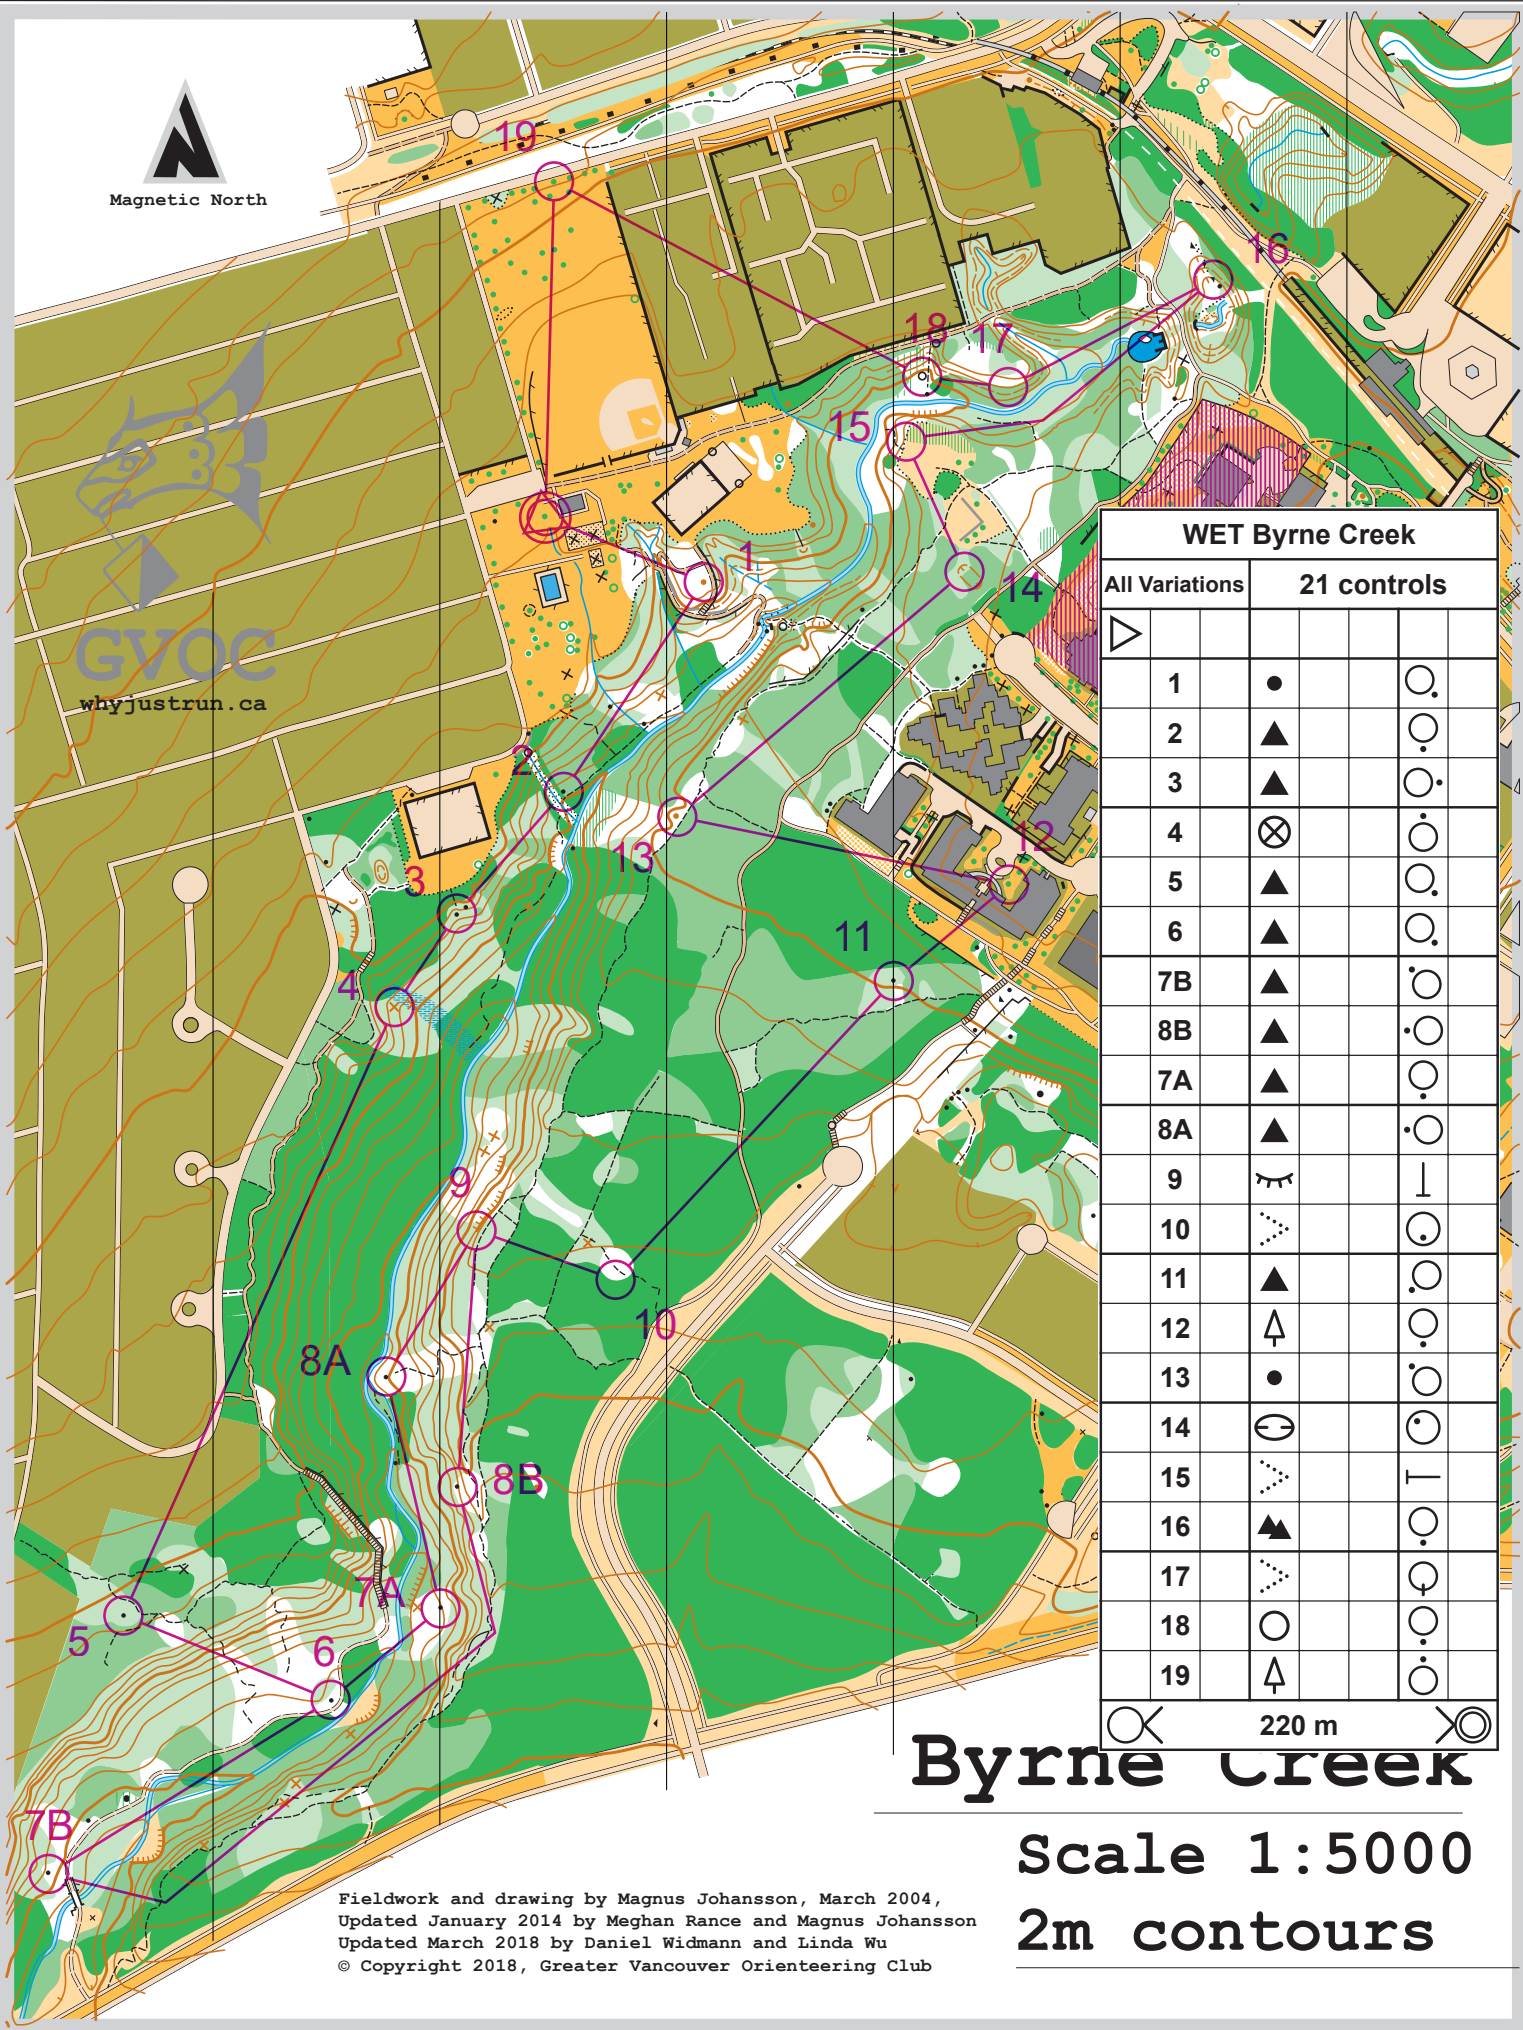

Magnetic North

GVOC
whyjustrun.ca

WET Byrne Creek			
All Variations	21 controls		
▽			
1	●		○
2	▲		○
3	▲		○
4	⊗		○
5	▲		○
6	▲		○
7B	▲		○
8B	▲		○
7A	▲		○
8A	▲		○
9	☺		⊥
10	⋮		○
11	▲		○
12	△		○
13	●		○
14	⊖		○
15	⋮		⊥
16	▲		○
17	⋮		○
18	○		○
19	△		○

220 m

Byrne Creek

Scale 1:5000

2m contours

Fieldwork and drawing by Magnus Johansson, March 2004,
Updated January 2014 by Meghan Rance and Magnus Johansson
Updated March 2018 by Daniel Widmann and Linda Wu
© Copyright 2018, Greater Vancouver Orienteering Club