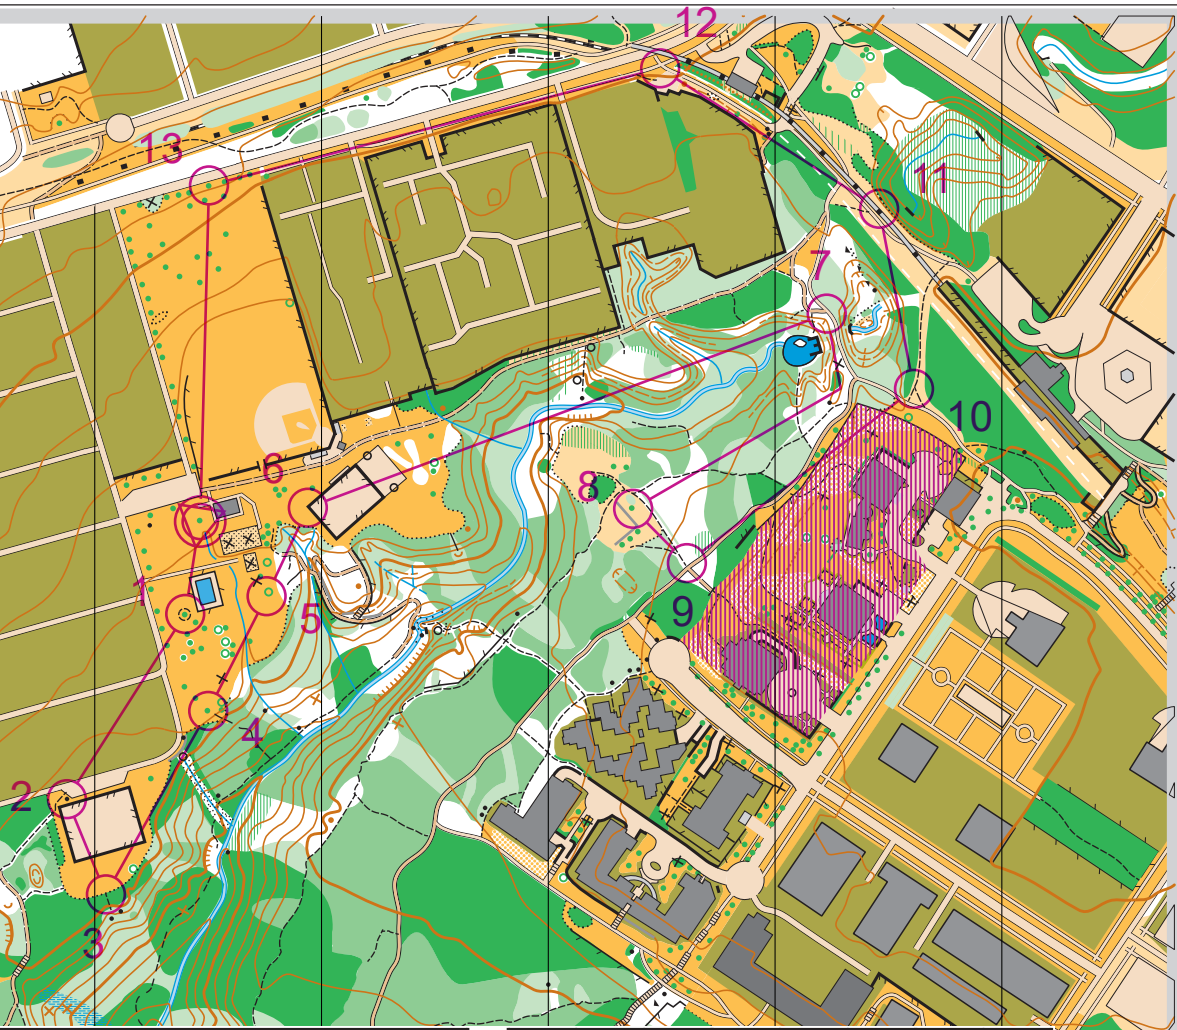

Magnetic North

GVOC  
whyjustrun.ca

WET Byrne Creek				
Beginner		2.2 km		
1	57			
2	31			
3	58			
4	59			
5	60			
6	32			

7	54				
8	62				
9	33				
10	55				
11	51				
12	34				
13	19				
	220 m				

# Byrne Creek

Scale 1:5000

2m contours

Fieldwork and drawing by Magnus Johansson, March 2004,  
Updated January 2014 by Meghan Rance and Magnus Johansson  
Updated March 2018 by Daniel Widmann and Linda Wu  
© Copyright 2018, Greater Vancouver Orienteering Club