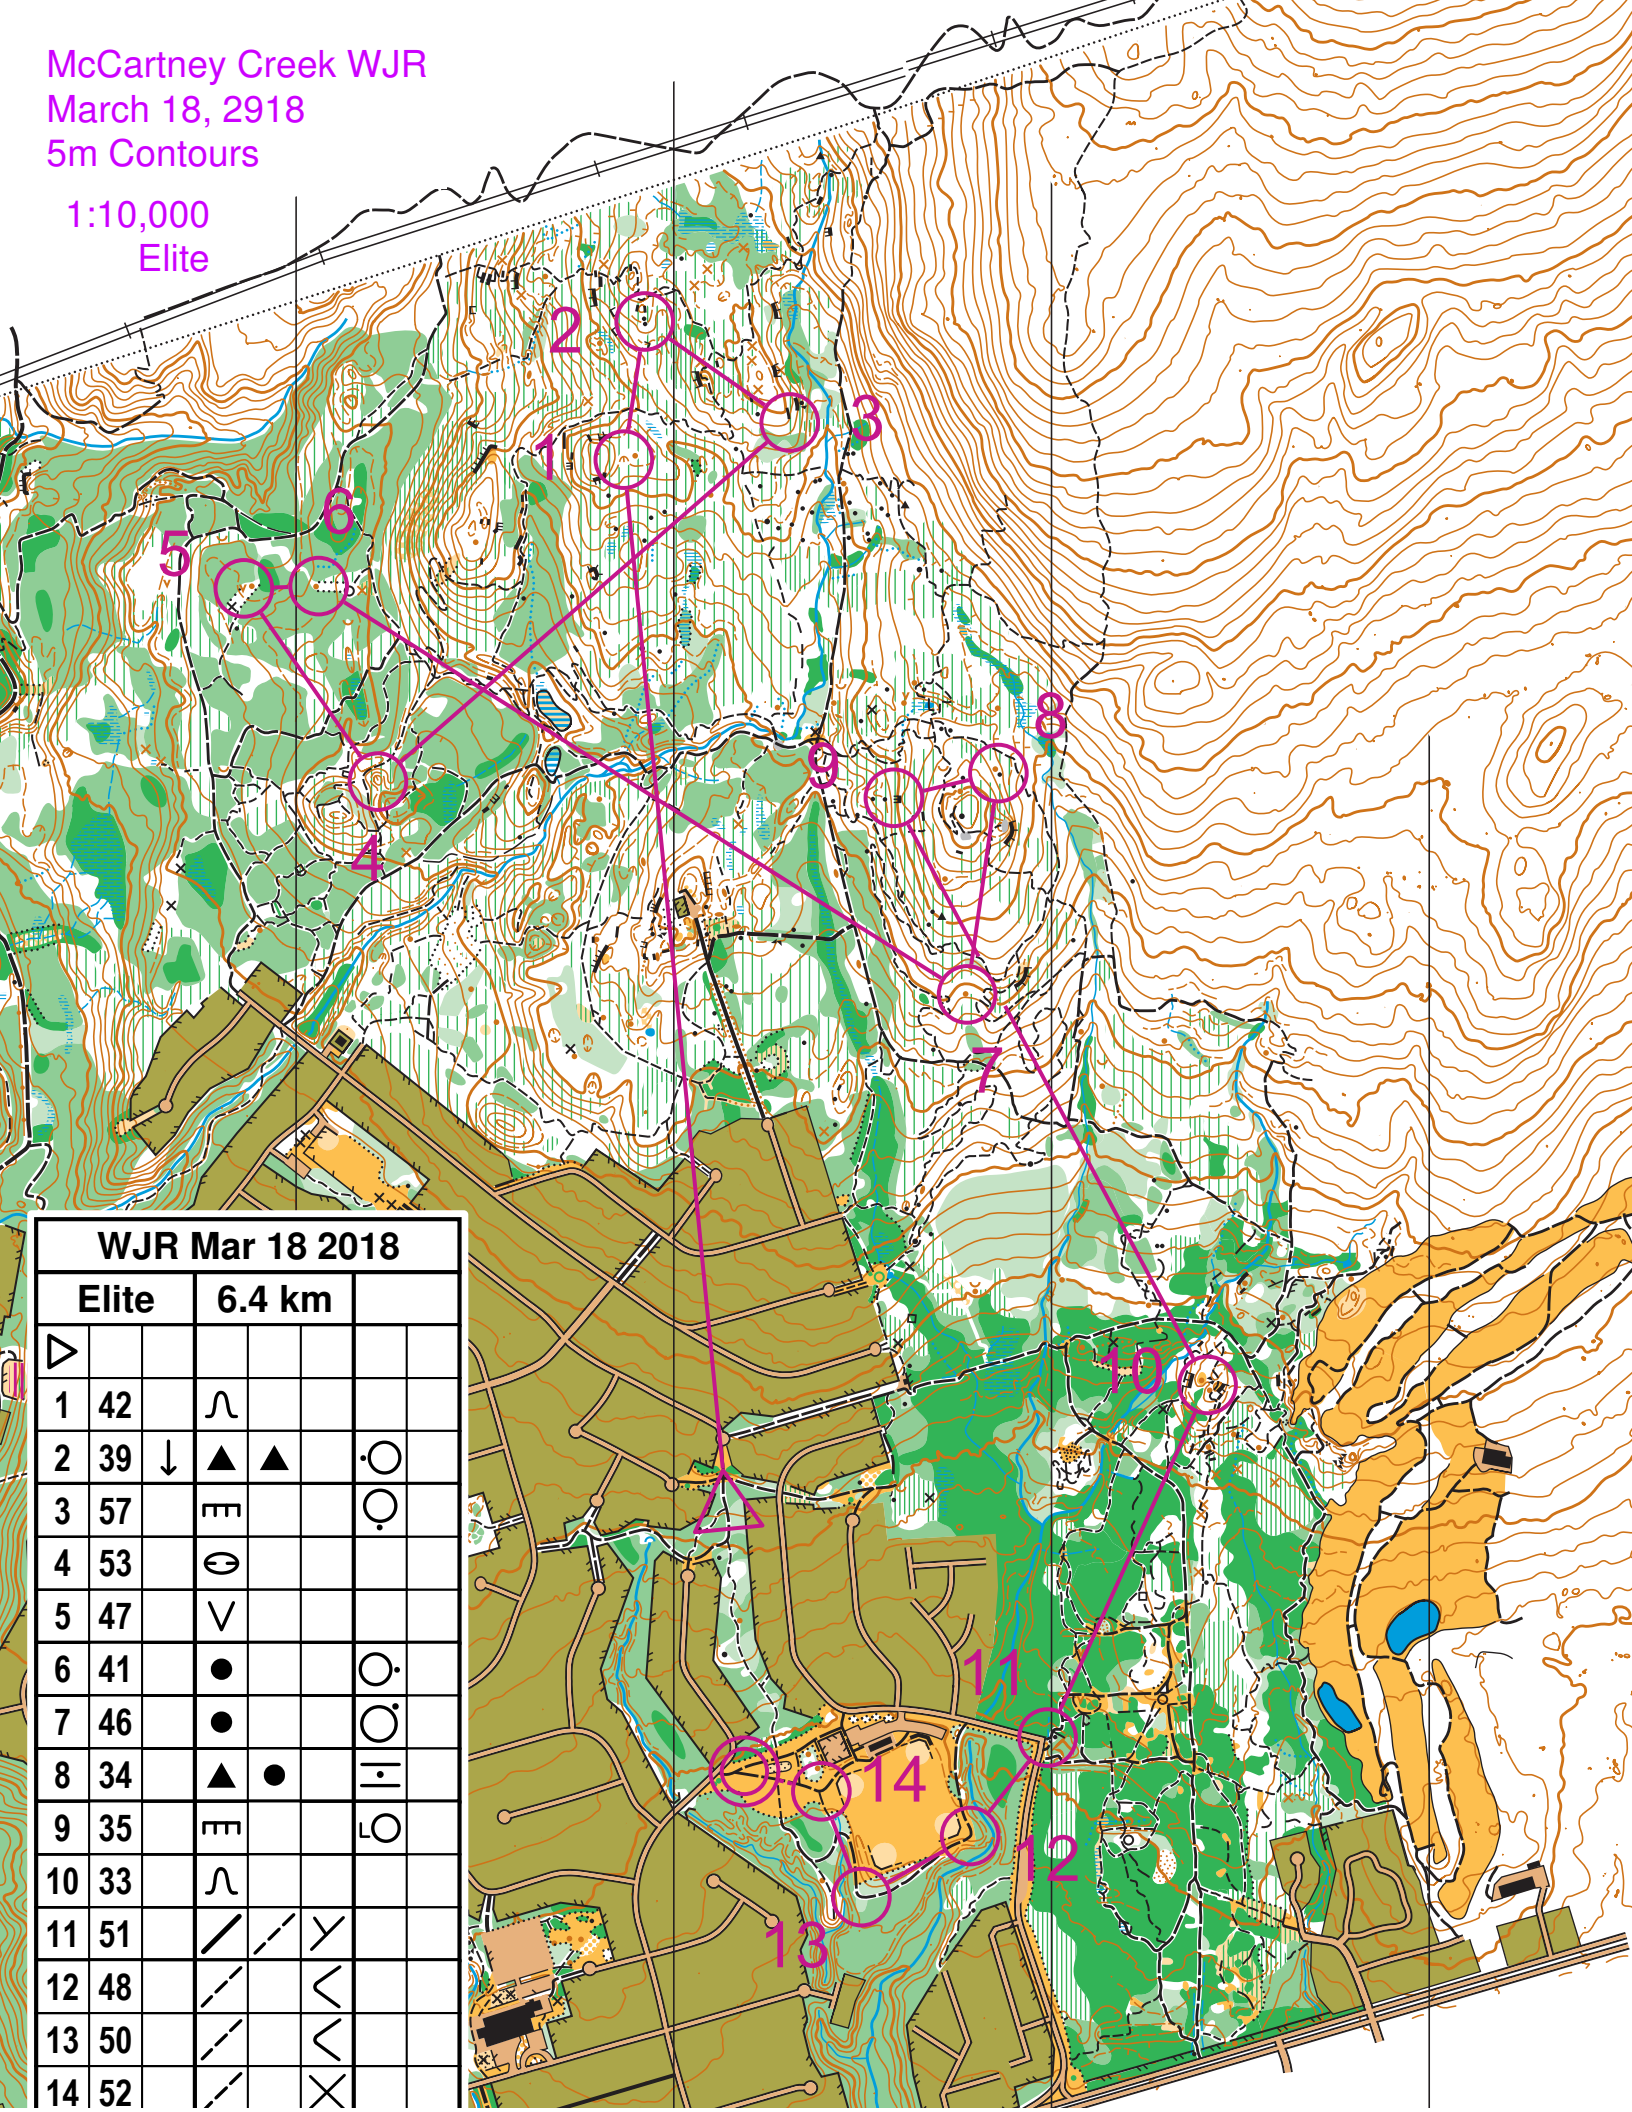

McCartney Creek WJR

March 18, 2018

5m Contours

1:10,000
Elite

WJR Mar 18 2018				
Elite		6.4 km		
▽				
1	42	∩		
2	39	↓	▲	●
3	57	≡		●
4	53	⊖		
5	47	∇		
6	41	●		●
7	46	●		●
8	34	▲	●	
9	35	≡		○
10	33	∩		
11	51	/	—	Y
12	48	- -		<
13	50	- -		<
14	52	- -		X