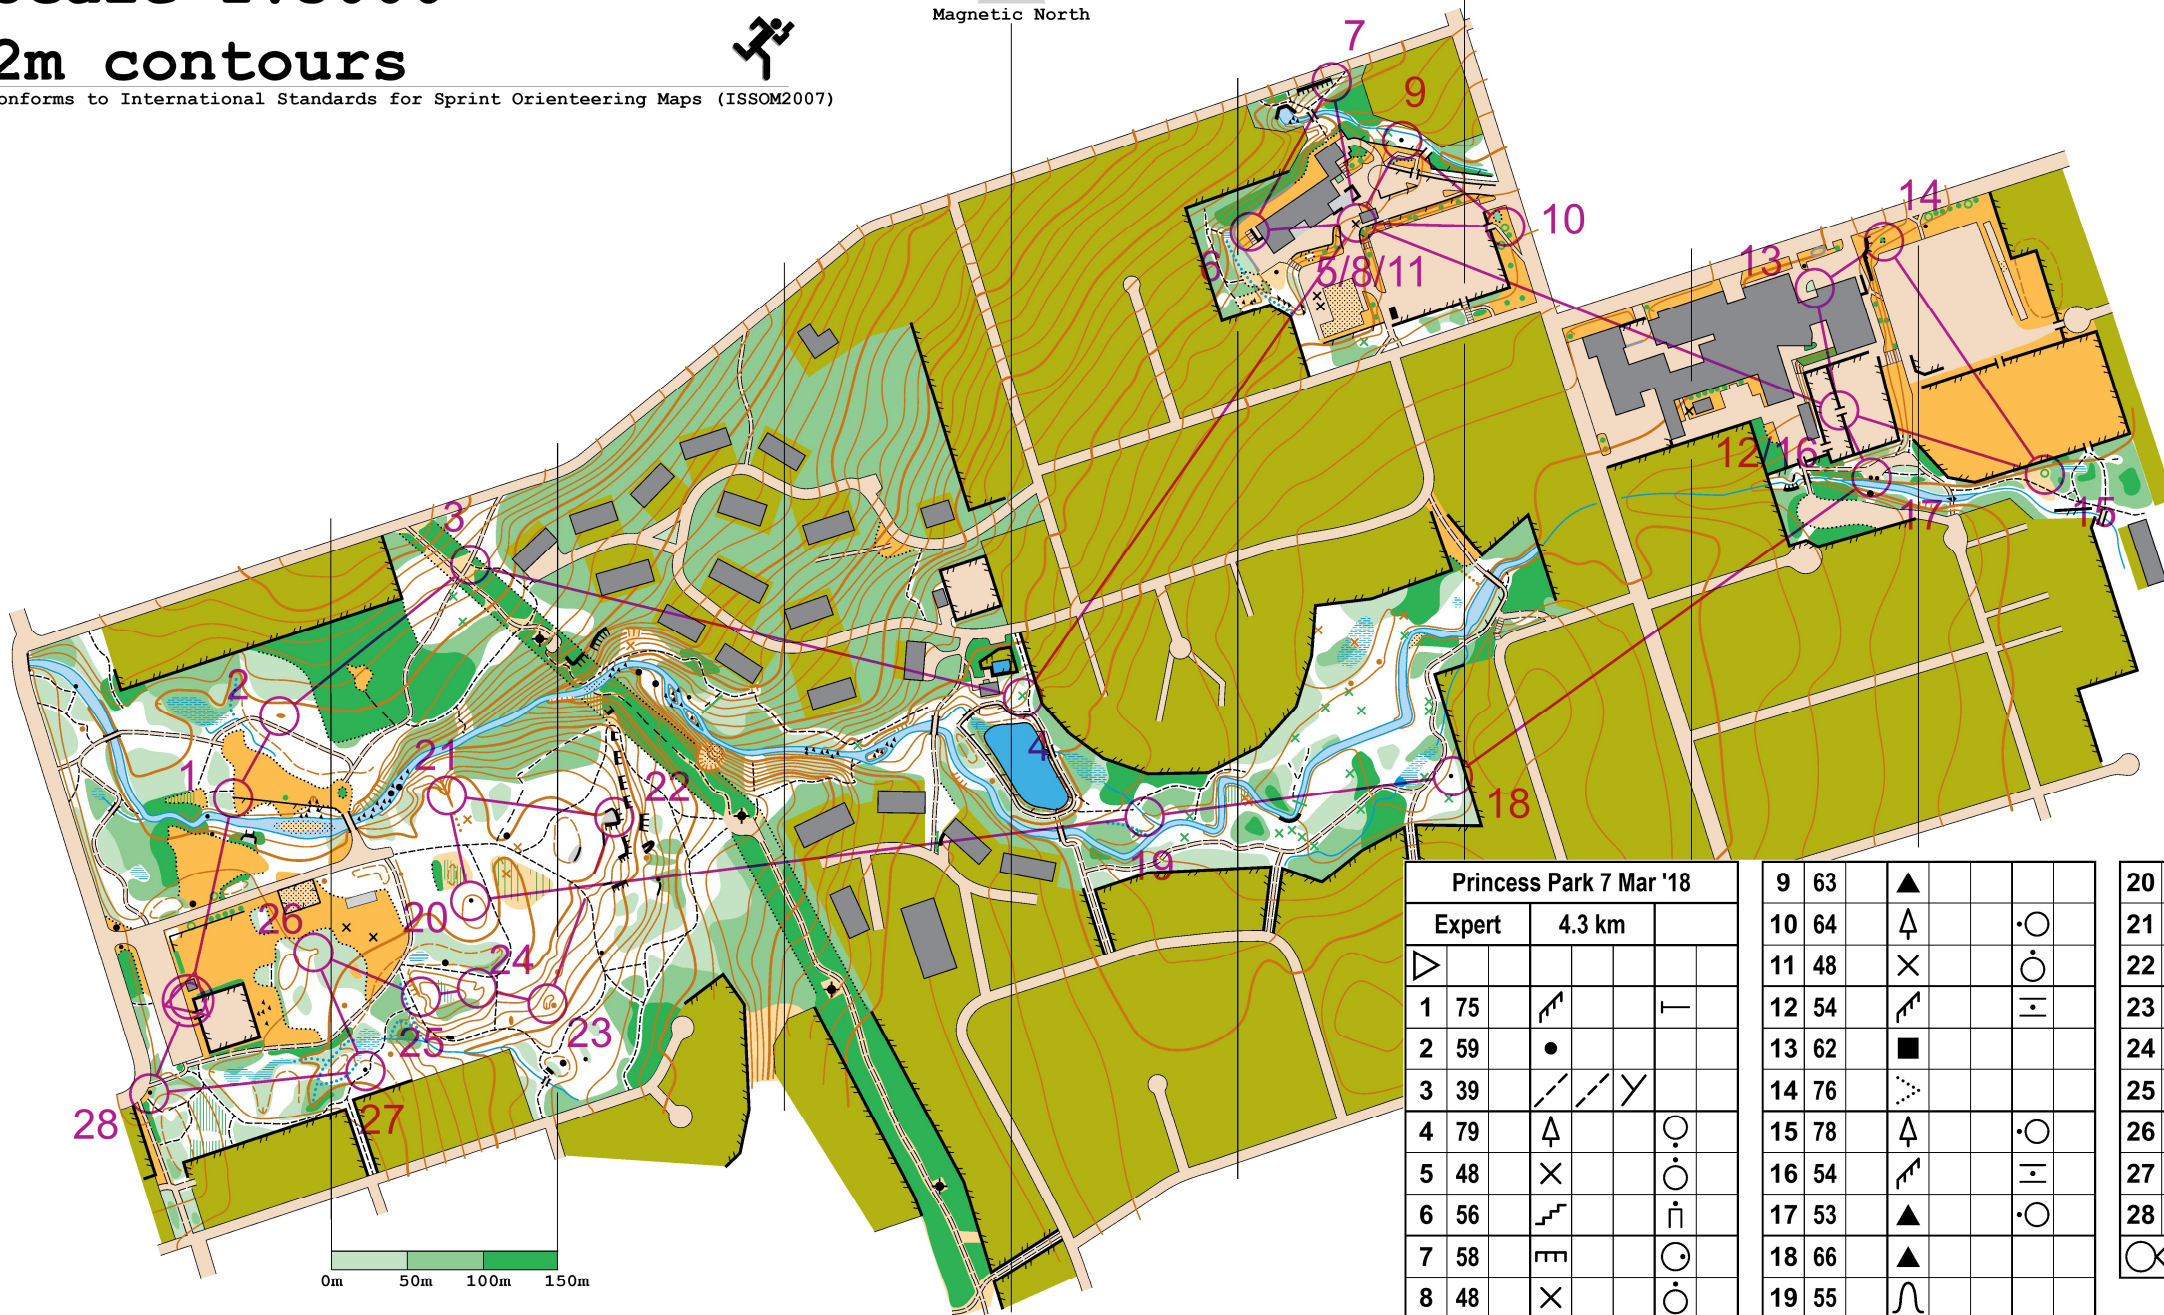

Princess Park

Scale 1:5000

2m contours

Conforms to International Standards for Sprint Orienteering Maps (ISSOM2007)

Magnetic North

GVOC
whyjustrun.ca

Princess Park 7 Mar '18

Expert	4.3 km		
1 75			
2 59			
3 39			
4 79			
5 48			
6 56			
7 58			
8 48			

9 63			
10 64			
11 48			
12 54			
13 62			
14 76			
15 78			
16 54			
17 53			
18 66			
19 55			

20 40			
21 68			
22 71			
23 69			
24 35			
25 72			
26 74			
27 43			
28 32			

70 m