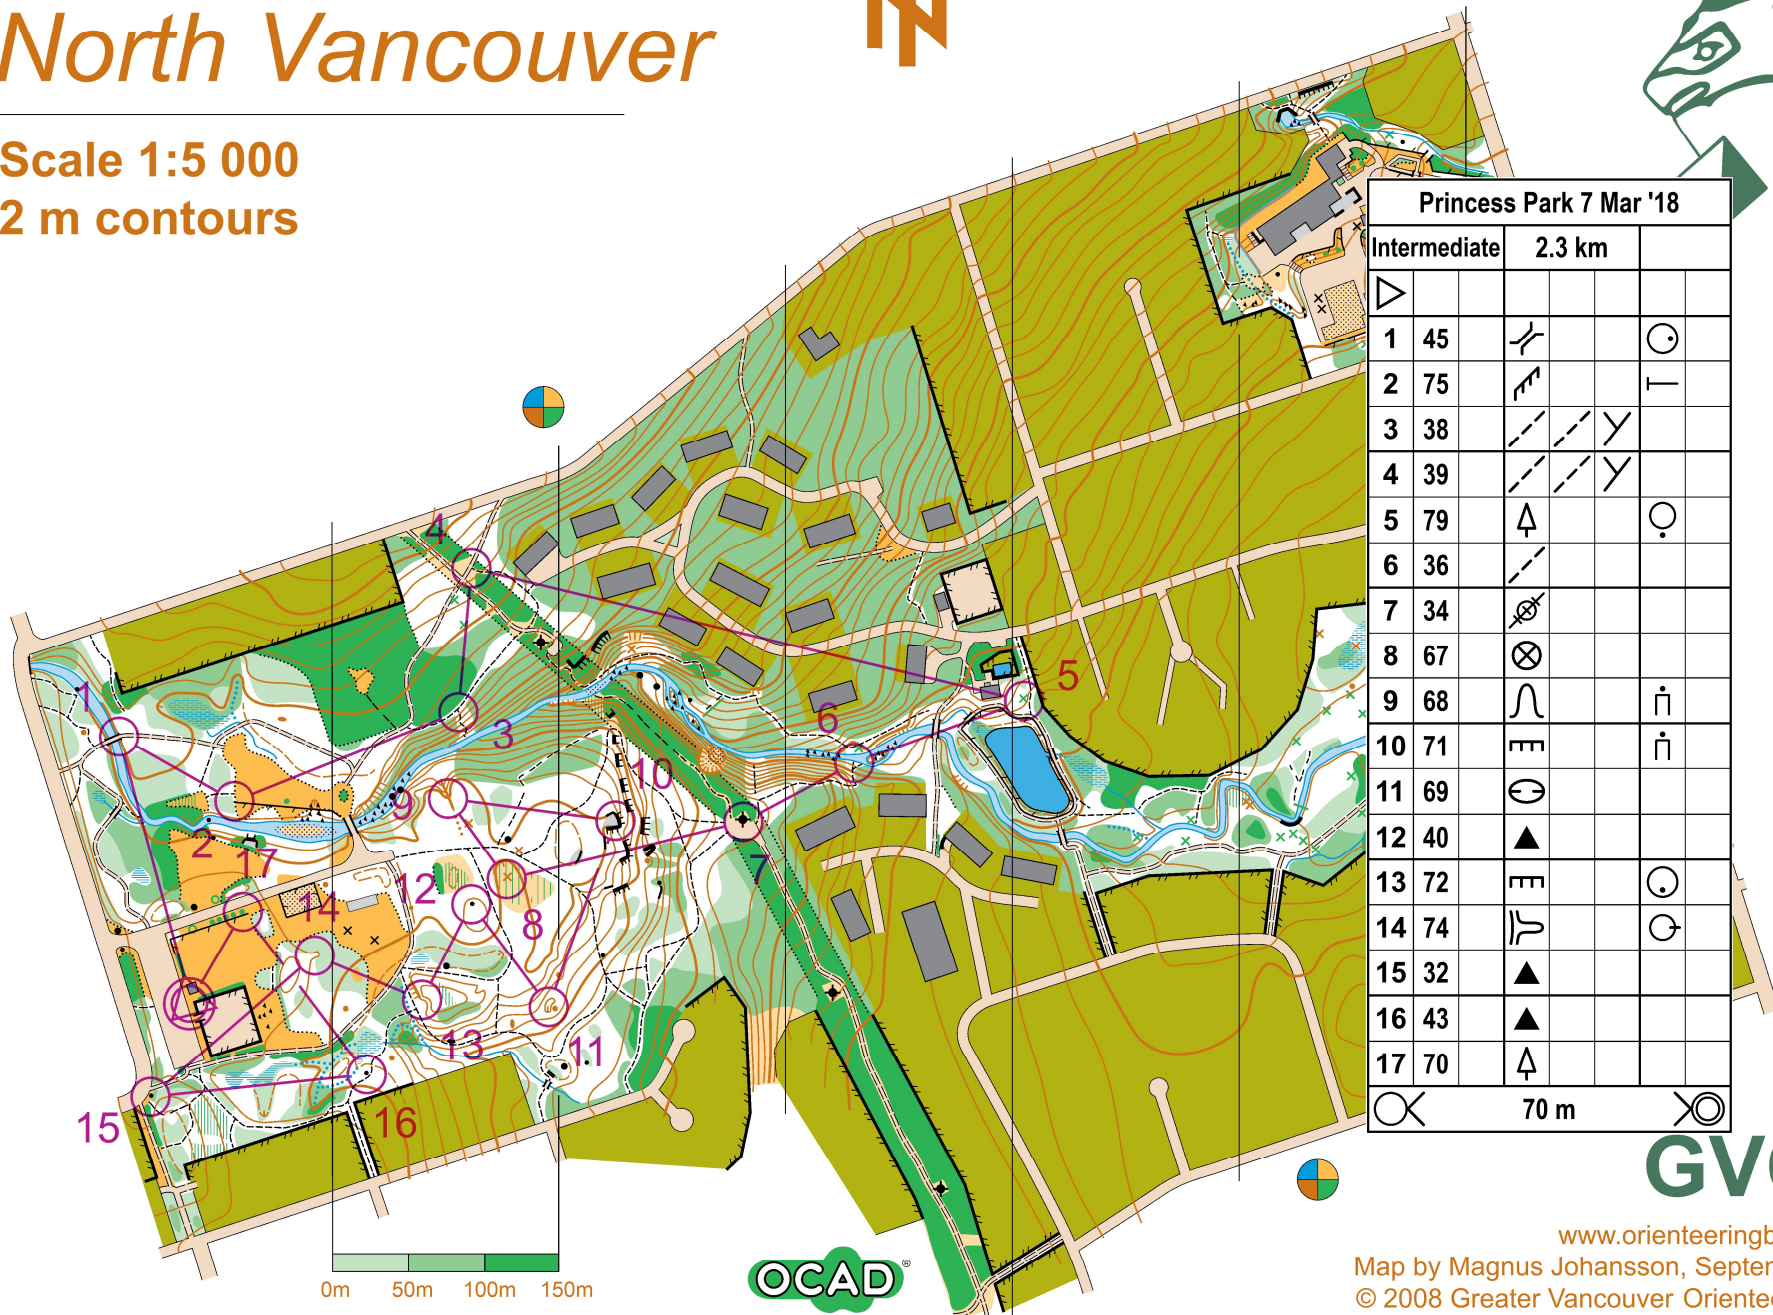

Princess Park

North Vancouver

Scale 1:5 000
2 m contours

Princess Park 7 Mar '18			
Intermediate		2.3 km	
▷			
1	45		
2	75		
3	38		
4	39		
5	79		
6	36		
7	34		
8	67		
9	68		
10	71		
11	69		
12	40		
13	72		
14	74		
15	32		
16	43		
17	70		

70 m

www.orienteeringbc.ca/gvoc
Map by Magnus Johansson, September 2008
© 2008 Greater Vancouver Orienteering Club