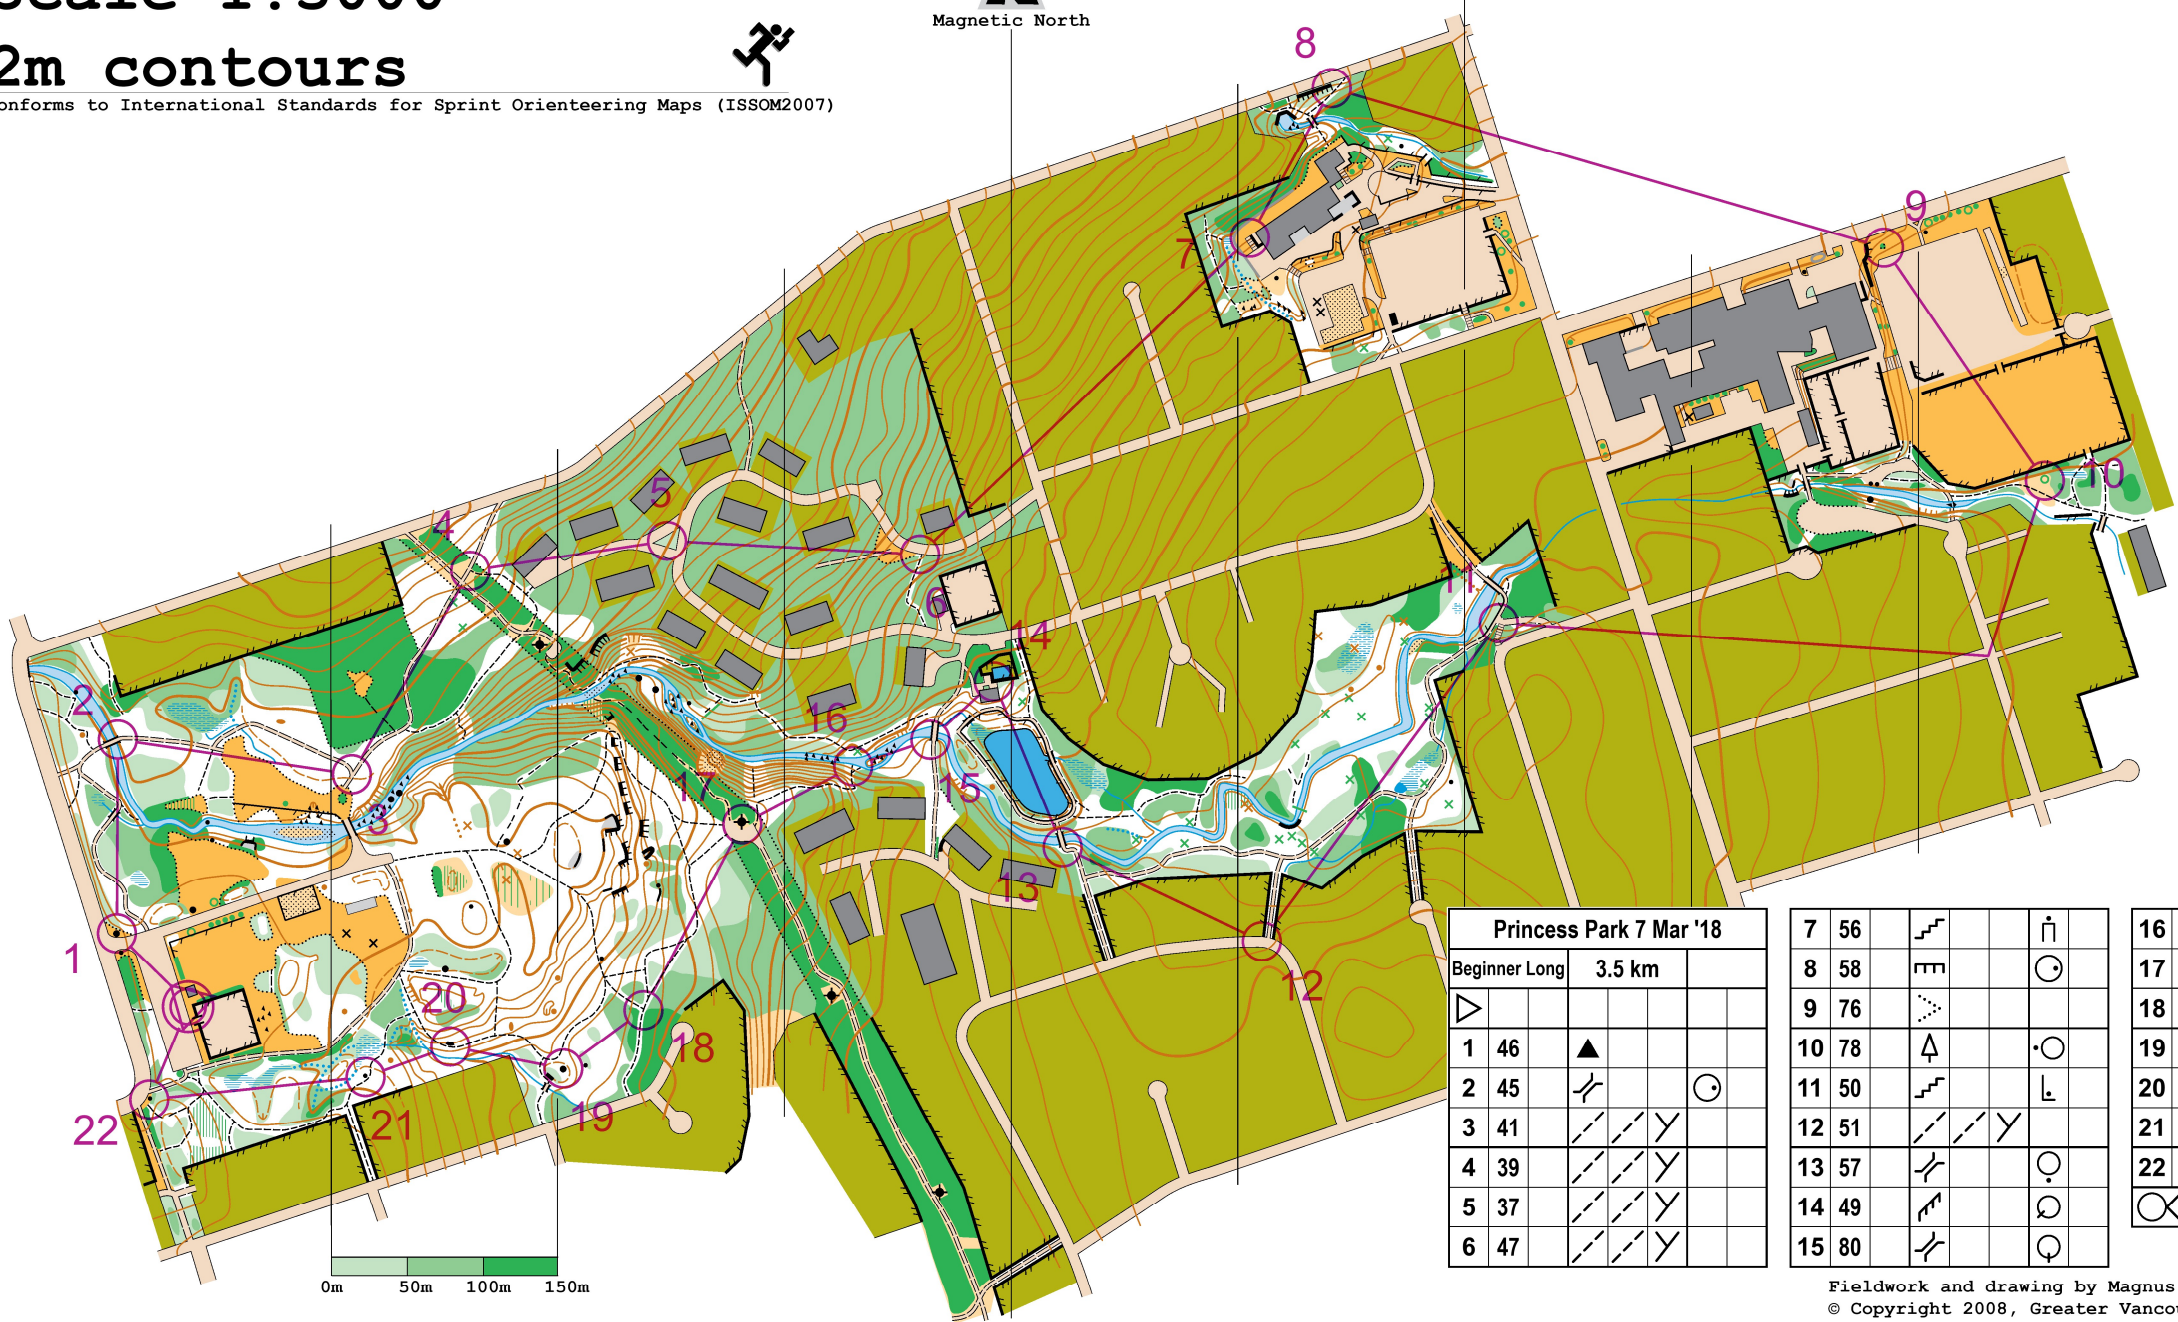

Princess Park

Scale 1:5000

2m contours

Conforms to International Standards for Sprint Orienteering Maps (ISSOM2007)

Magnetic North

GVOC
whyjustrun.ca

Princess Park 7 Mar '18			
Beginner Long		3.5 km	
▽			
1	46	▲	
2	45	↗	○
3	41	↗	↘
4	39	↗	↘
5	37	↗	↘
6	47	↗	↘

7	56	↗	↑
8	58	▬	○
9	76	↘	
10	78	▲	○
11	50	↗	⊥
12	51	↗	↘
13	57	↗	○
14	49	↗	○
15	80	↗	○

16	36	↗	
17	34	⊗	
18	42	↗	↘
19	33	▲	
20	44	▲	
21	43	▲	
22	32	▲	

Fieldwork and drawing by Magnus Johansson, September 2008
© Copyright 2008, Greater Vancouver Orienteering Club