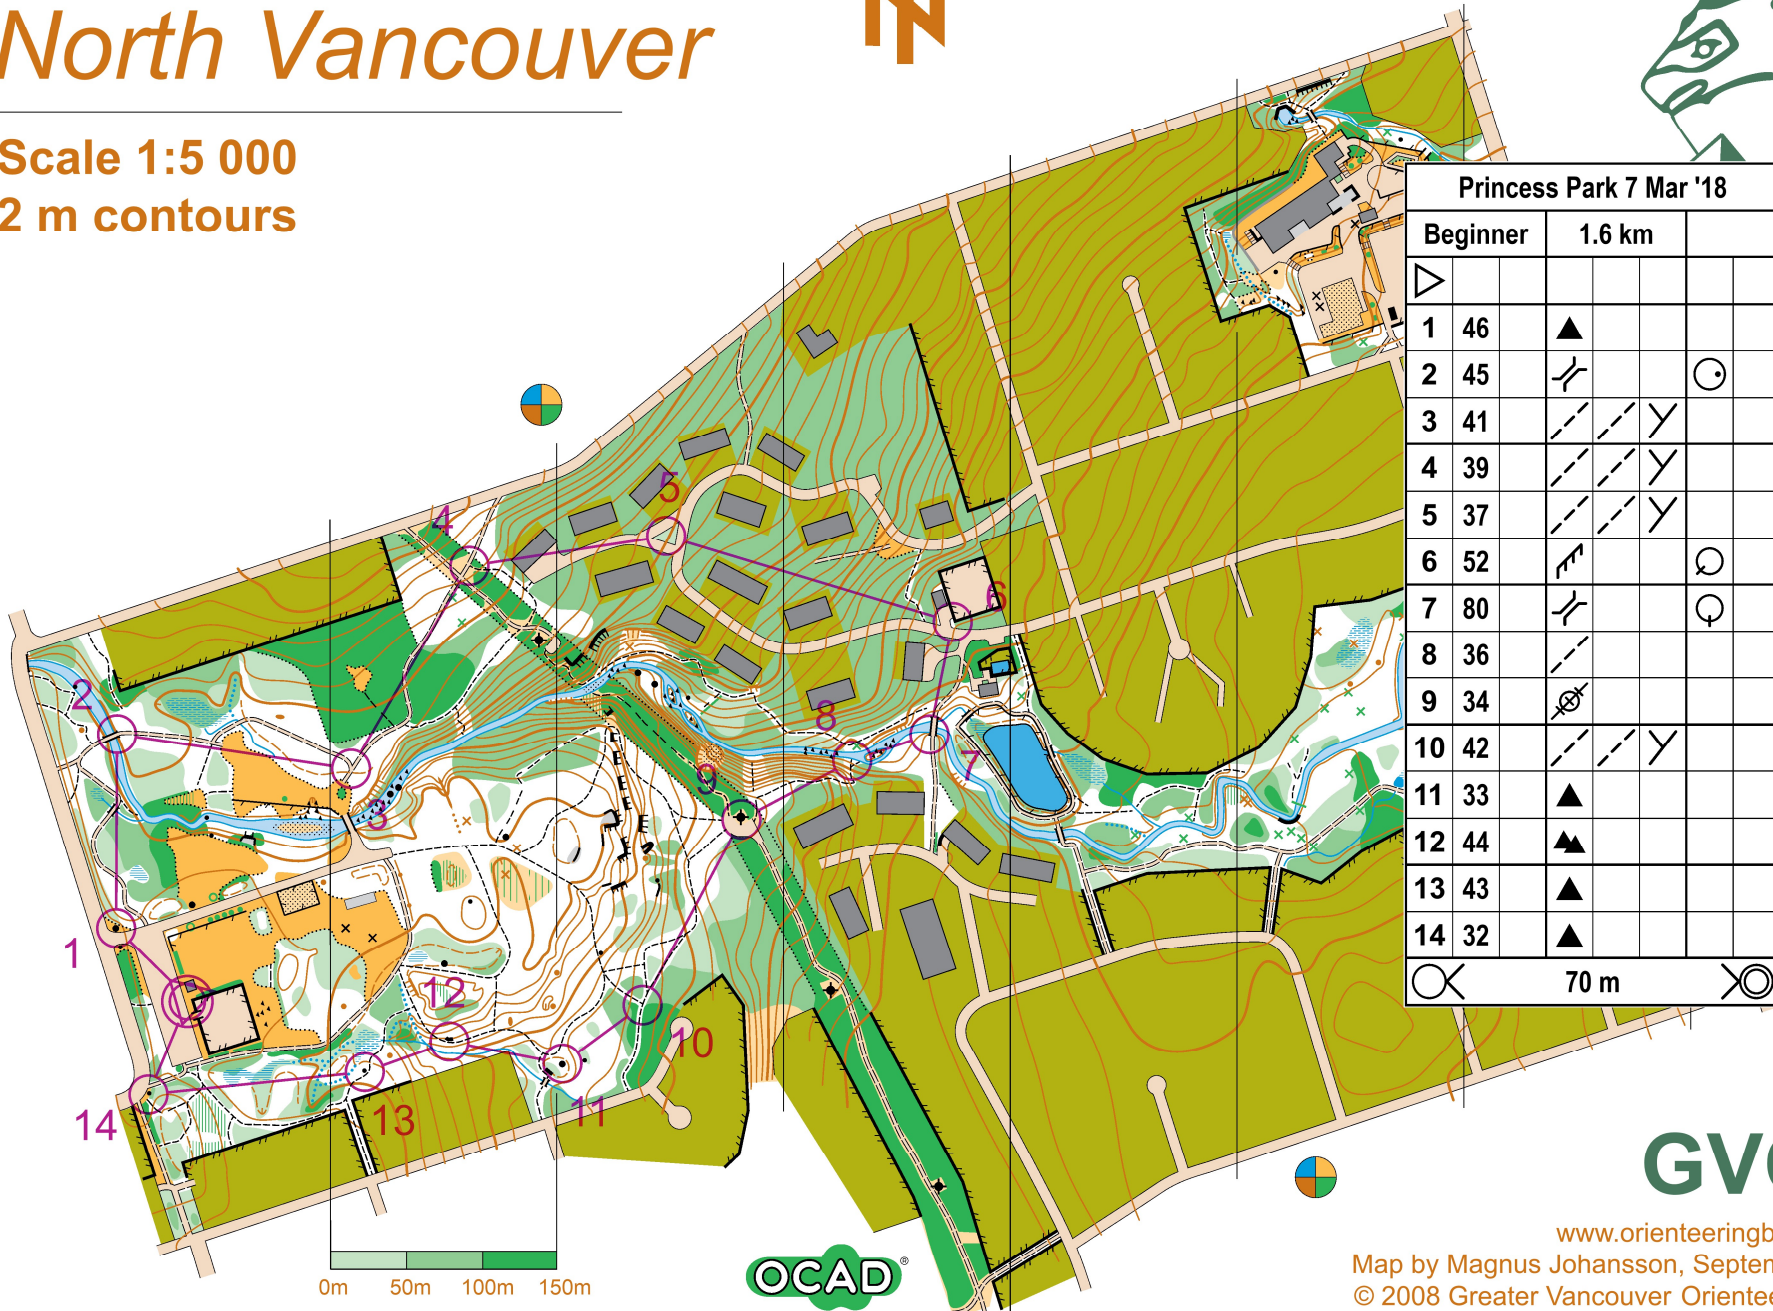

Princess Park

North Vancouver

Scale 1:5 000
2 m contours

Princess Park 7 Mar '18				
Beginner		1.6 km		
▶				
1	46	▲		
2	45	↘		○
3	41	↘	↘	
4	39	↘	↘	
5	37	↘	↘	
6	52	↗		○
7	80	↘		○
8	36	↘		
9	34	⊗		
10	42	↘	↘	↘
11	33	▲		
12	44	▲		
13	43	▲		
14	32	▲		
○		70 m		○

OCAD®

GVOC

www.orienteingbc.ca/gvoc
Map by Magnus Johansson, September 2008
© 2008 Greater Vancouver Orienteering Club