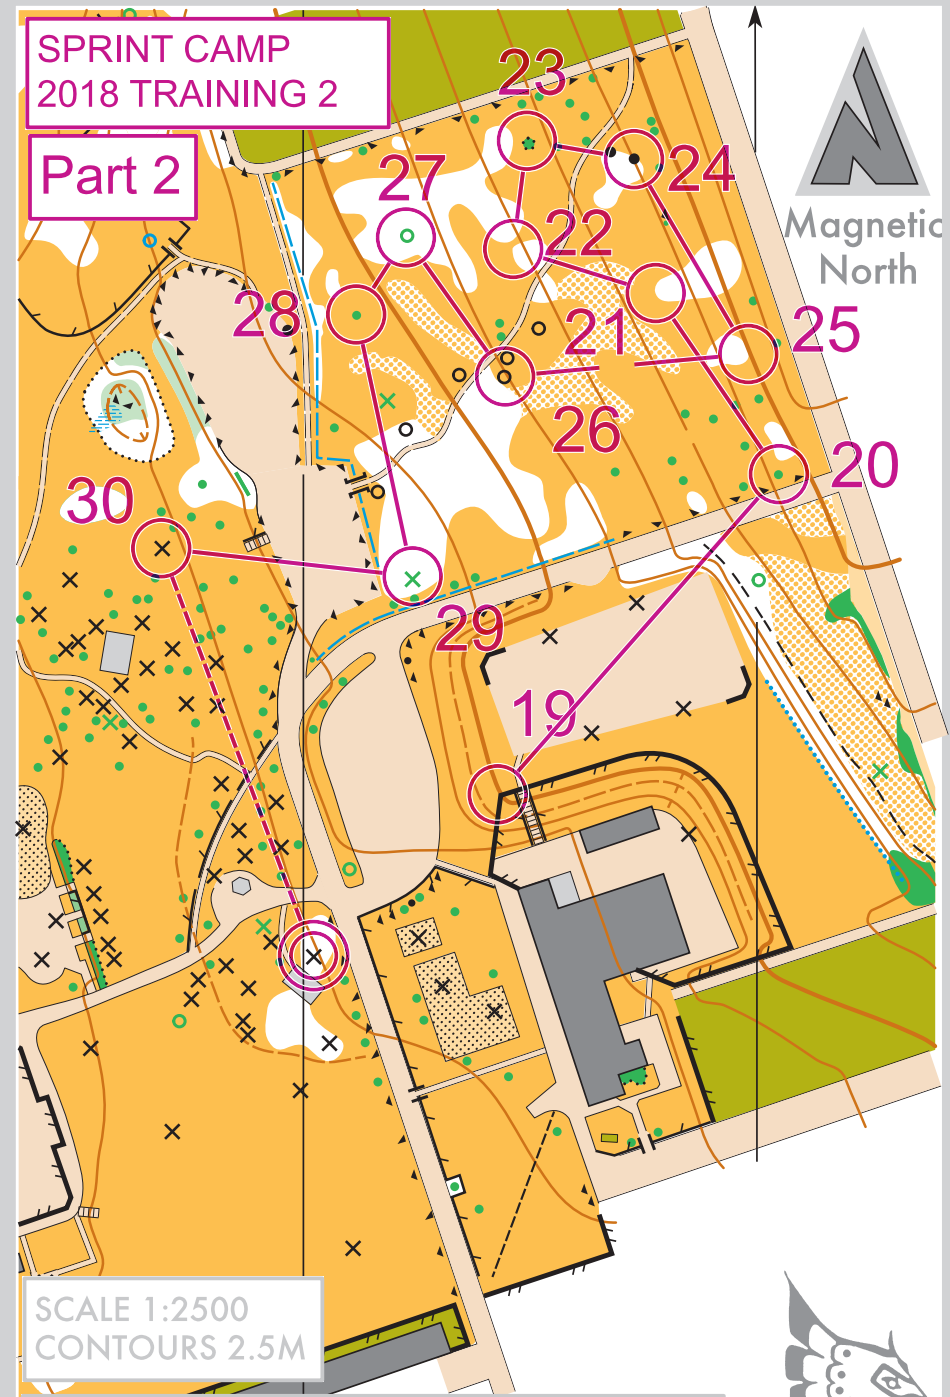

SPRINT CAMP
2018 TRAINING 2

Part 1

SCALE 1:2500
CONTOURS 2.5M

CONFEDERATION PARK

SPRINT CAMP
2018 TRAINING 2

Part 2

SCALE 1:2500
CONTOURS 2.5M

CONFEDERATION PARK