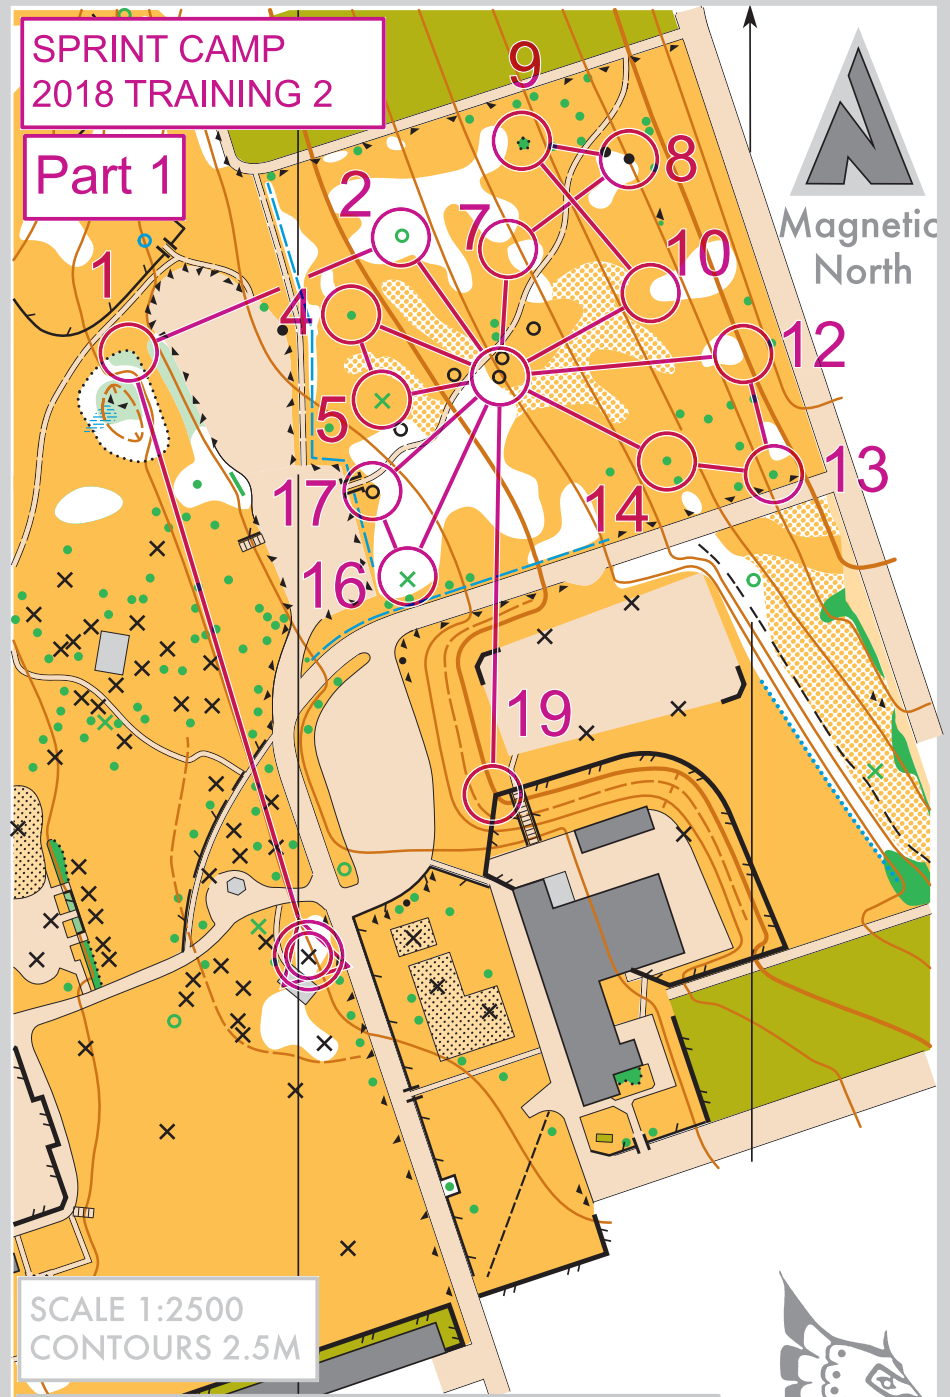

SPRINT CAMP
2018 TRAINING 2

Part 1

SCALE 1:2500
CONTOURS 2.5M

CONFEDERATION PARK

SPRINT CAMP
2018 TRAINING 2

Part 2

SCALE 1:2500
CONTOURS 2.5M

CONFEDERATION PARK