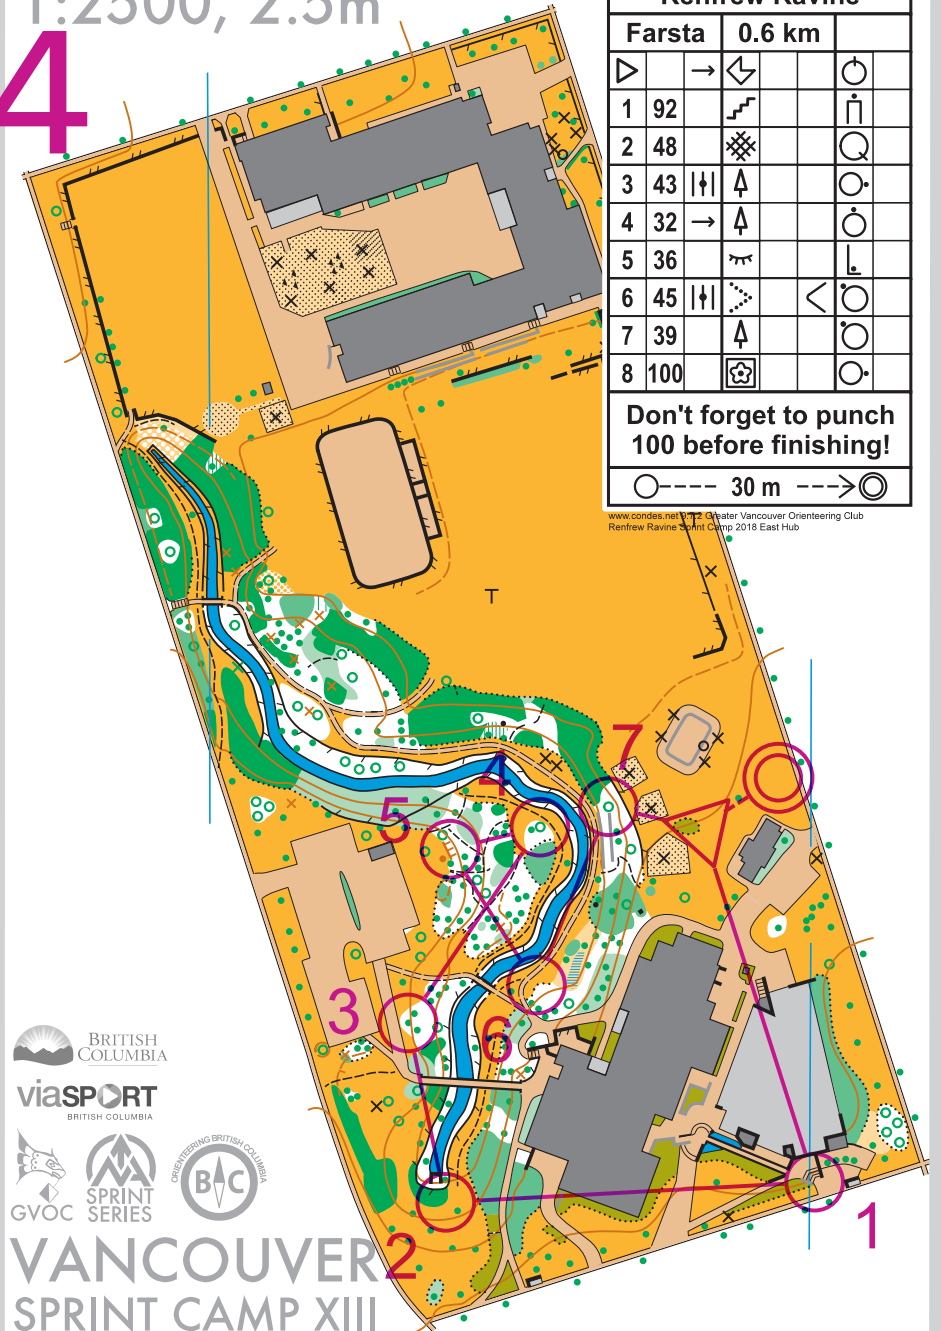

viaSPORT
BRITISH COLUMBIA

VANCOUVER
SPRINT CAMP XIII