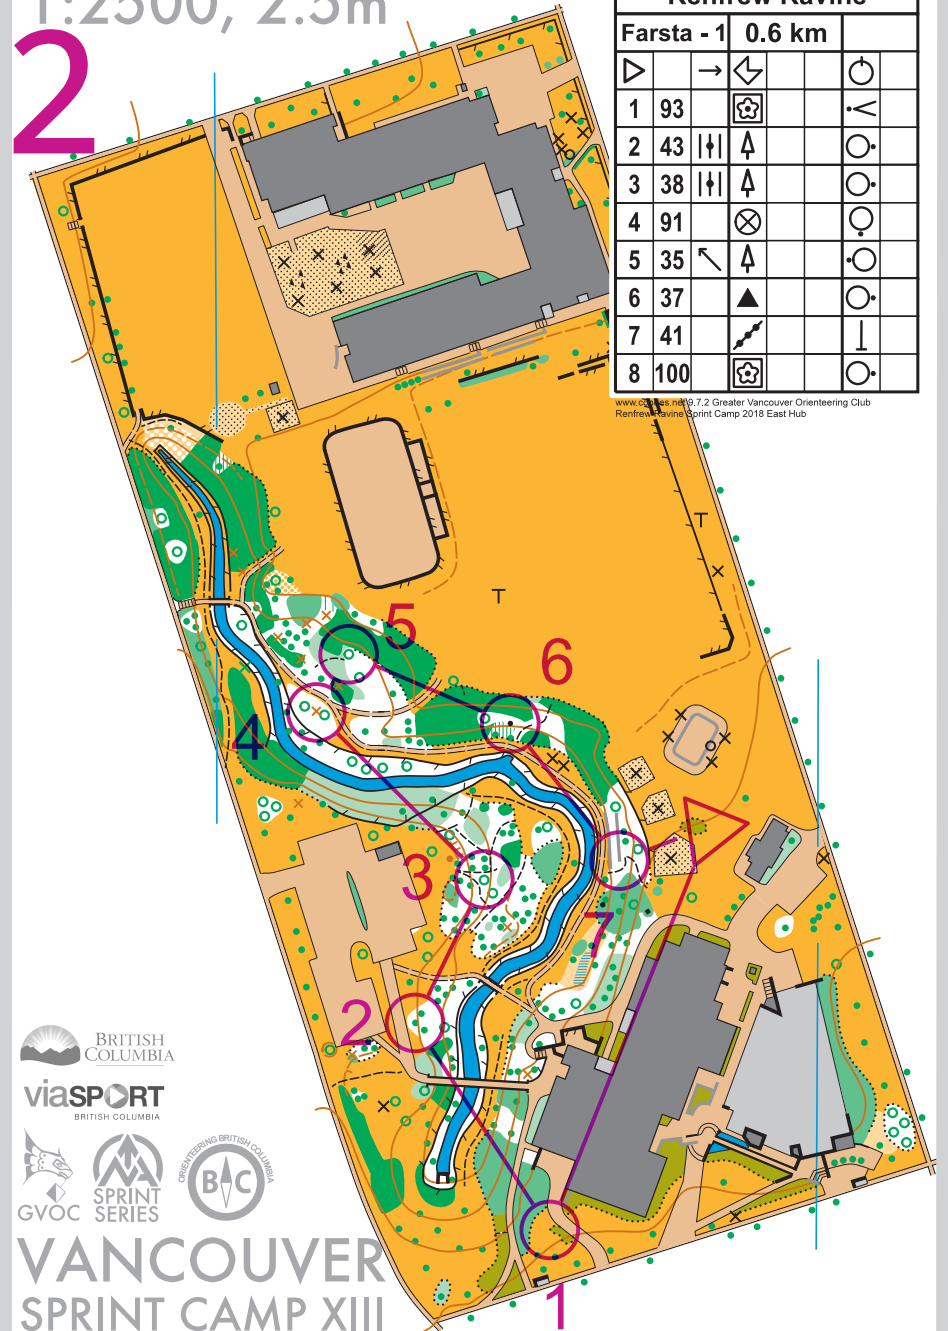

VANCOUVER
SPRINT CAMP XIII