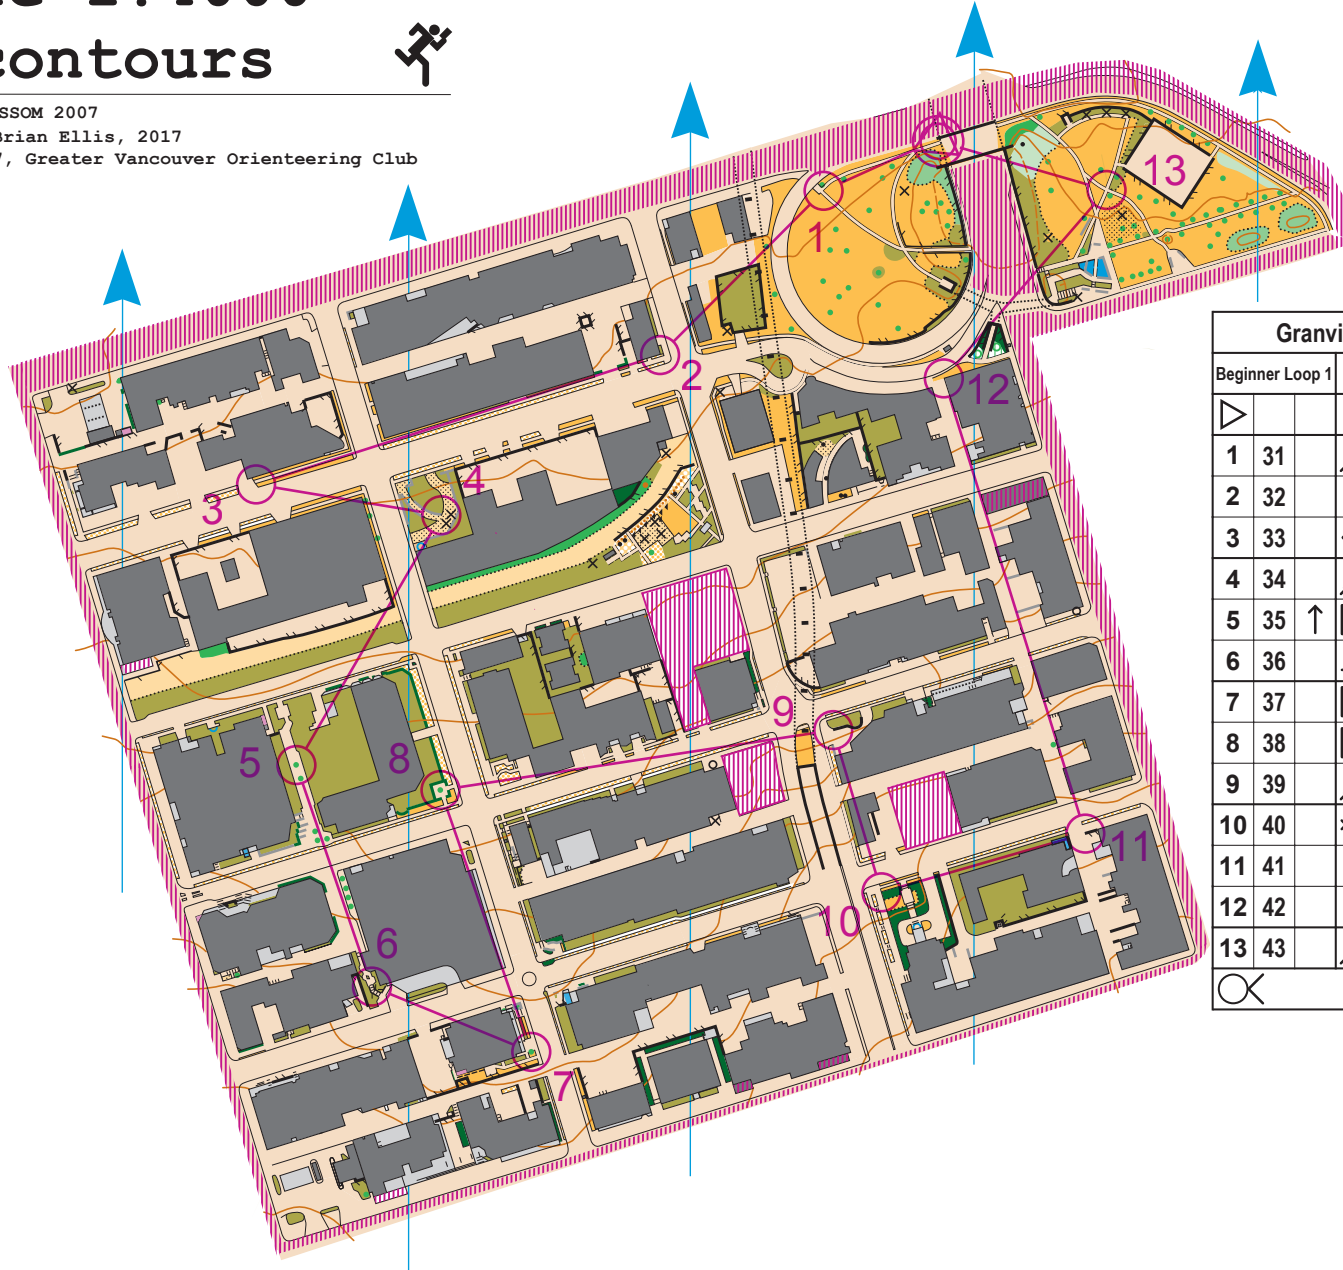

# Granville Loop

Scale 1:4000

2m contours

Conforms to ISSOM 2007

Fieldwork by Brian Ellis, 2017

Copyright 2017, Greater Vancouver Orienteering Club

Granville Loop 2018				
Beginner Loop 1		1.9 km		
1	31			
2	32			
3	33			
4	34			
5	35			
6	36			
7	37			
8	38			
9	39			
10	40			
11	41			
12	42			
13	43			

90 m