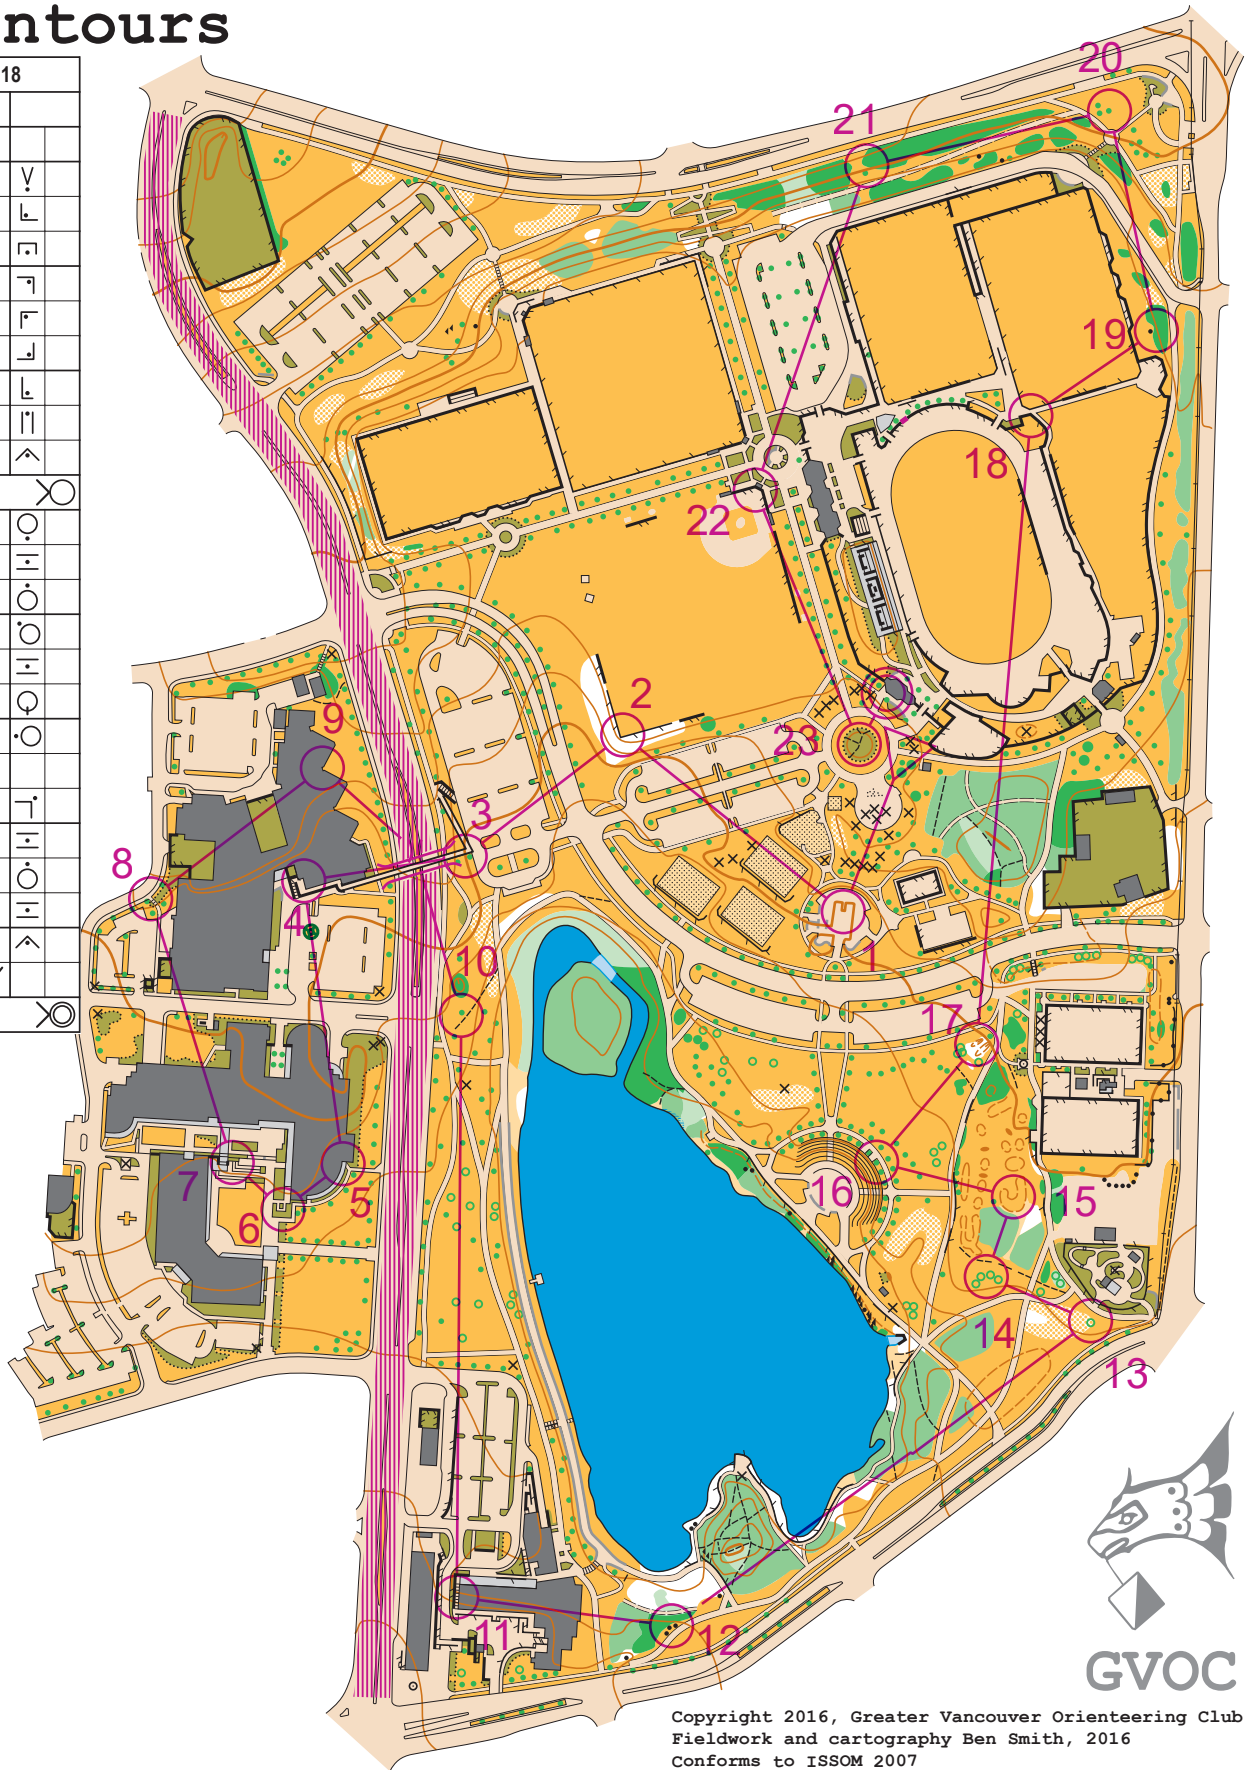

# Lafarge Lake, Coquitlam

Scale 1:5000

2m contours

LaFarge Lake 2018			
Full	Meal	Deal	3.8 km
1	36		
2	68		
3	49		
4	38		
5	46		
6	47		
7	48		
8	50		
9	51		
10	52		
11	53		
12	57		
13	55		
14	56		
15	58		
16	59		
17	45		
18	54		
19	60		
20	84		
21	62		
22	44		
23	37		

GVOC

Copyright 2016, Greater Vancouver Orienteering Club  
 Fieldwork and cartography Ben Smith, 2016  
 Conforms to ISSOM 2007