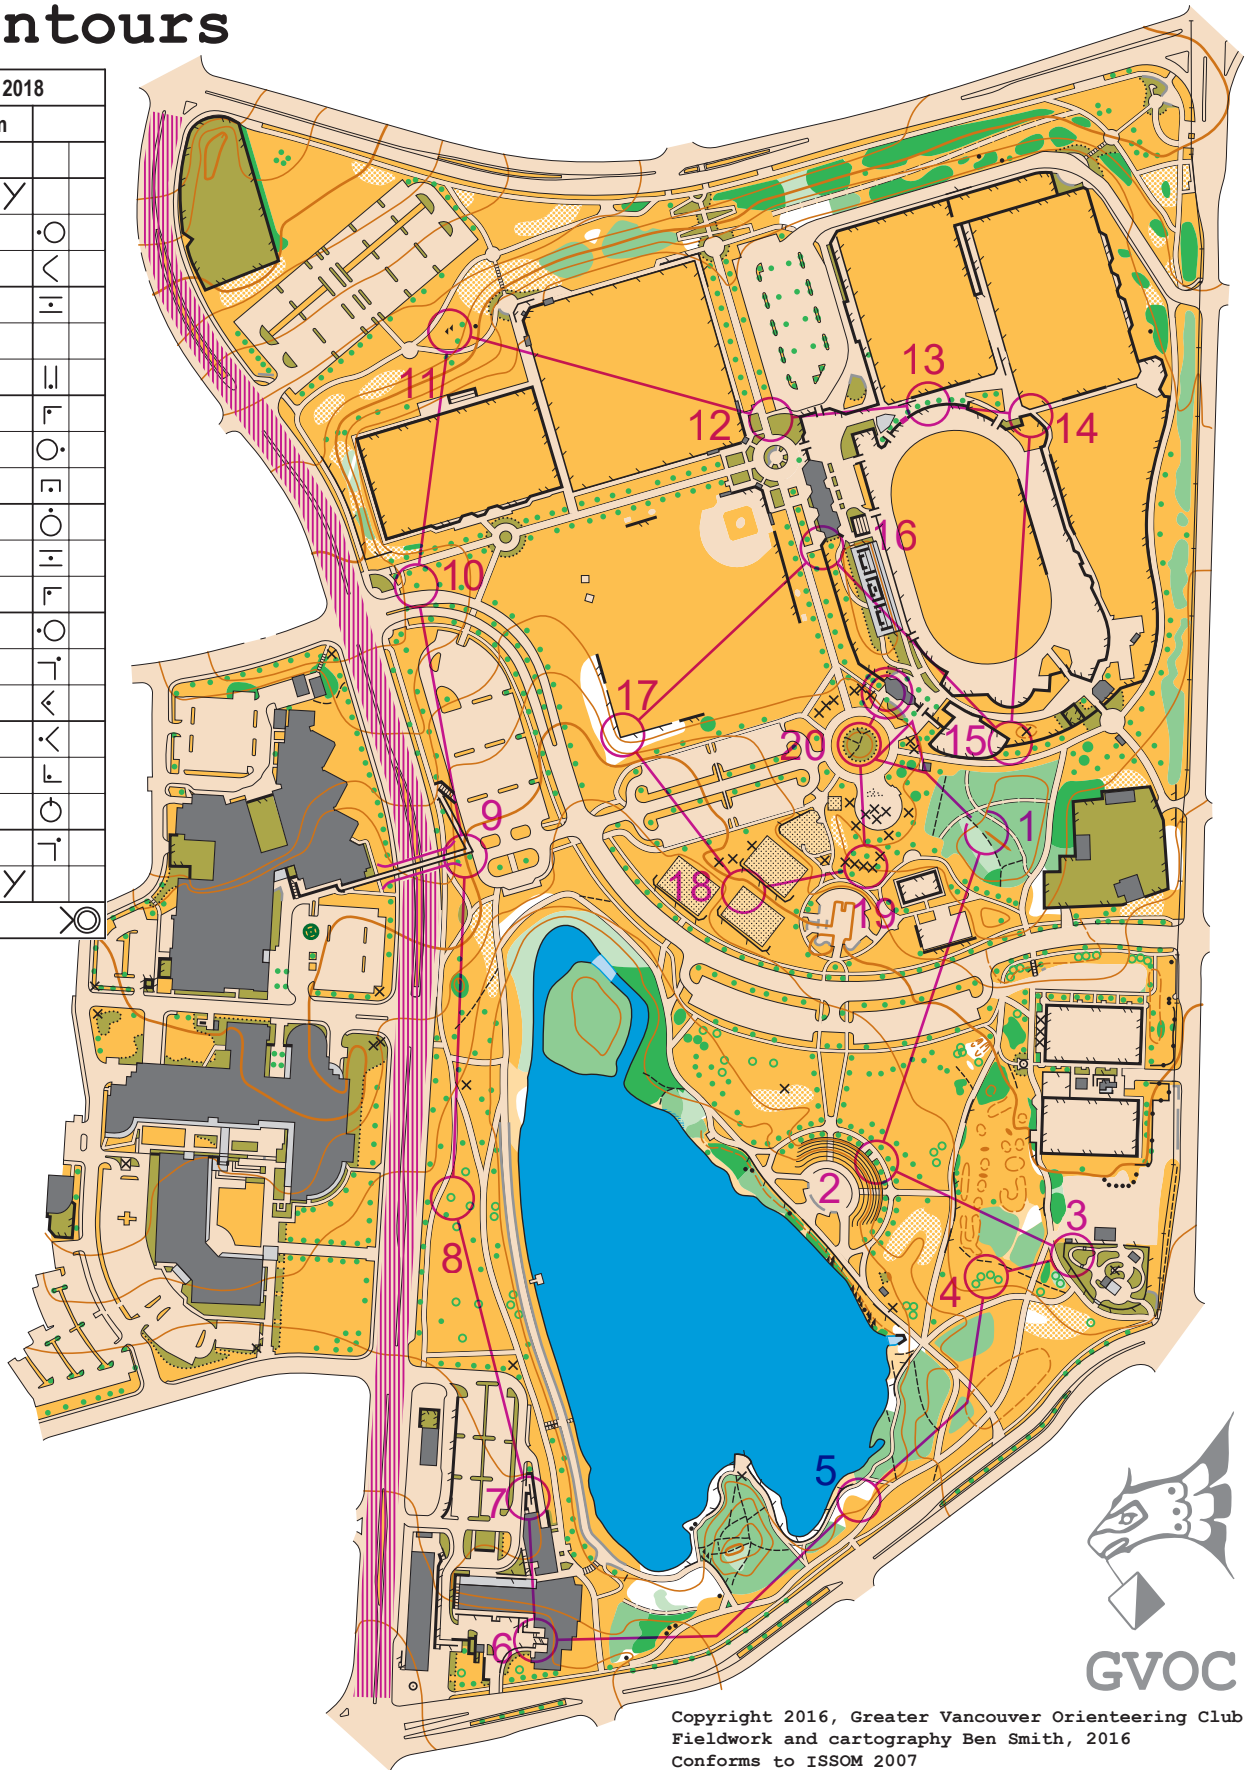

# Lafarge Lake, Coquitlam

Scale 1:5000

2m contours

LaFarge Lake 2018			
Main Course	3.1 km		
1	63		
2	59		
3	32		
4	56		
5	81		
6	65		
7	40		
8	66		
9	49		
10	75		
11	71		
12	39		
13	41		
14	54		
15	43		
16	73		
17	68		
18	77		
19	78		
20	37		

GVOC

Copyright 2016, Greater Vancouver Orienteering Club  
 Fieldwork and cartography Ben Smith, 2016  
 Conforms to ISSOM 2007